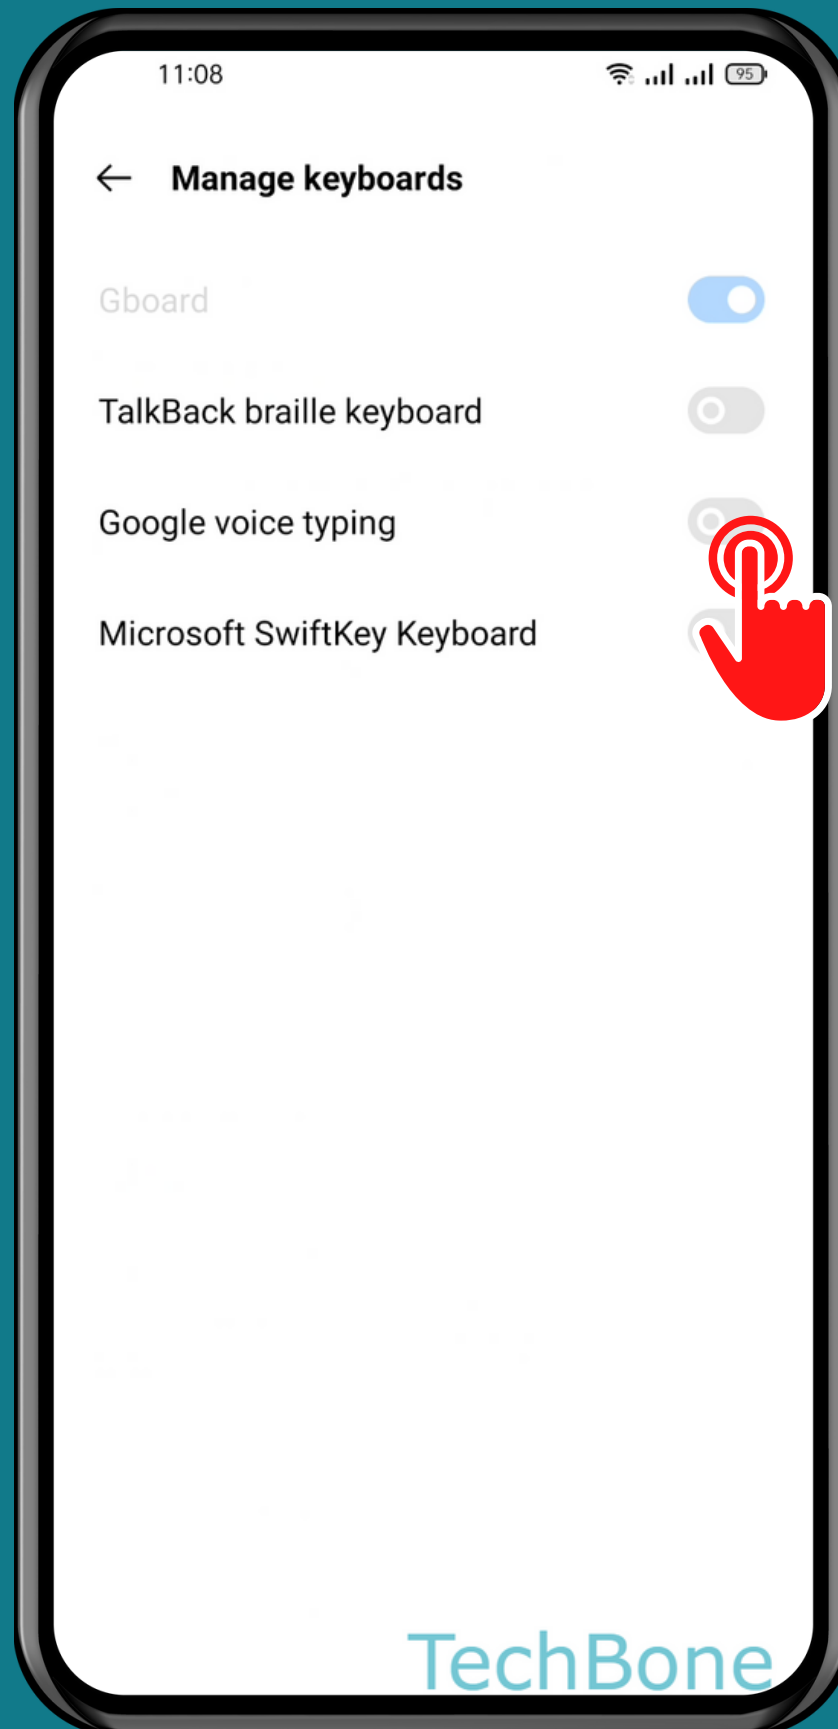

REALME

Android 11 - realme UI 2

HOW TO TURN ON/OFF GOOGLE VOICE TYPING

Tap on
Settings

Tap on Additional settings

Tap on Keyboard & input method

Tap on
Manage keyboards

Turn On/Off Google voice typing