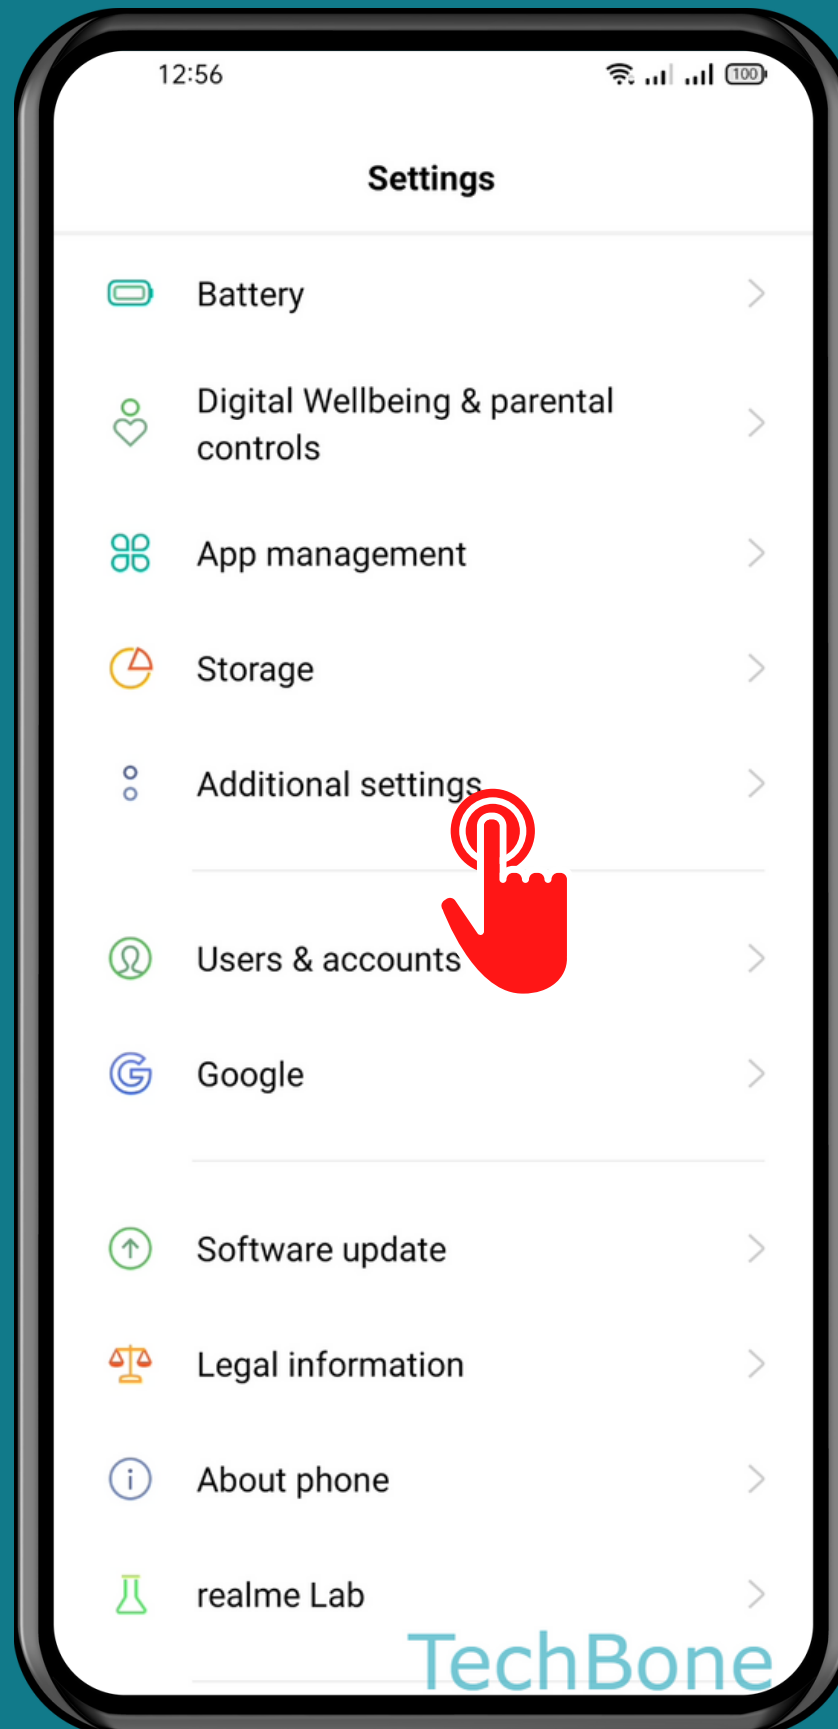

REALME

Android 11 - realme UI 2

HOW TO TURN ON/OFF GOOGLE VOICE TYPING

Tap on
Settings

Tap on Additional settings

Tap on Keyboard & input method

Tap on
Manage keyboards

Turn On/Off Google voice typing