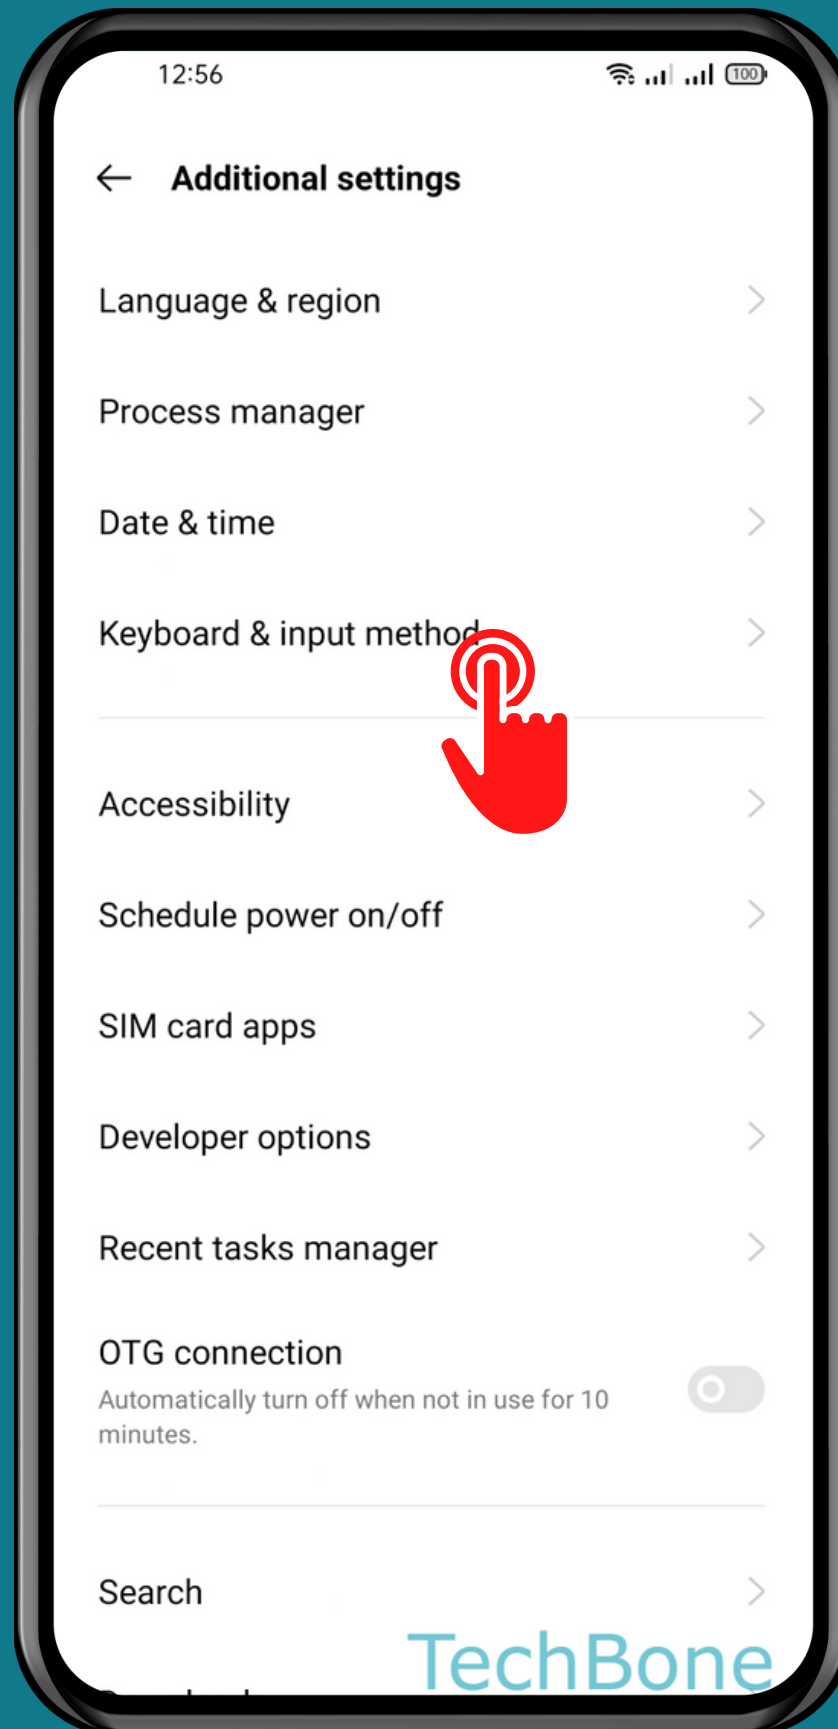

REALME

Android 11 - realme UI 2

HOW TO TURN ON/OFF GOOGLE VOICE TYPING

Tap on
Settings

Tap on Additional settings

Tap on Keyboard & input method

Tap on
Manage keyboards

Turn On/Off Google voice typing