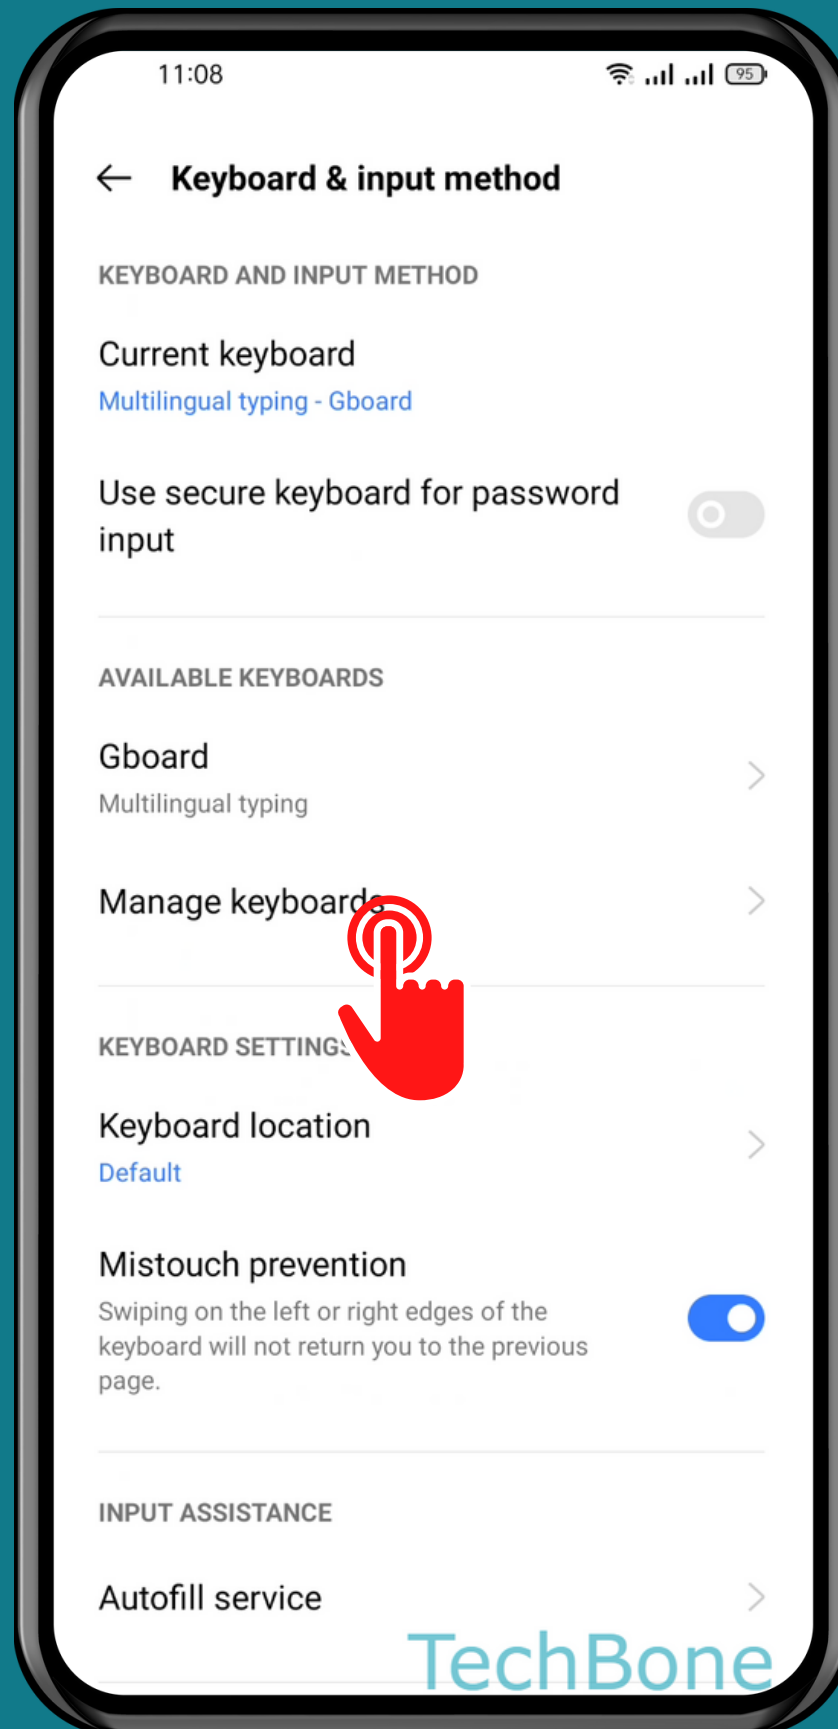

REALME

Android 11 - realme UI 2

HOW TO TURN ON/OFF GOOGLE VOICE TYPING

Tap on
Settings

Tap on Additional settings

Tap on Keyboard & input method

Tap on
Manage keyboards

Turn On/Off Google voice typing