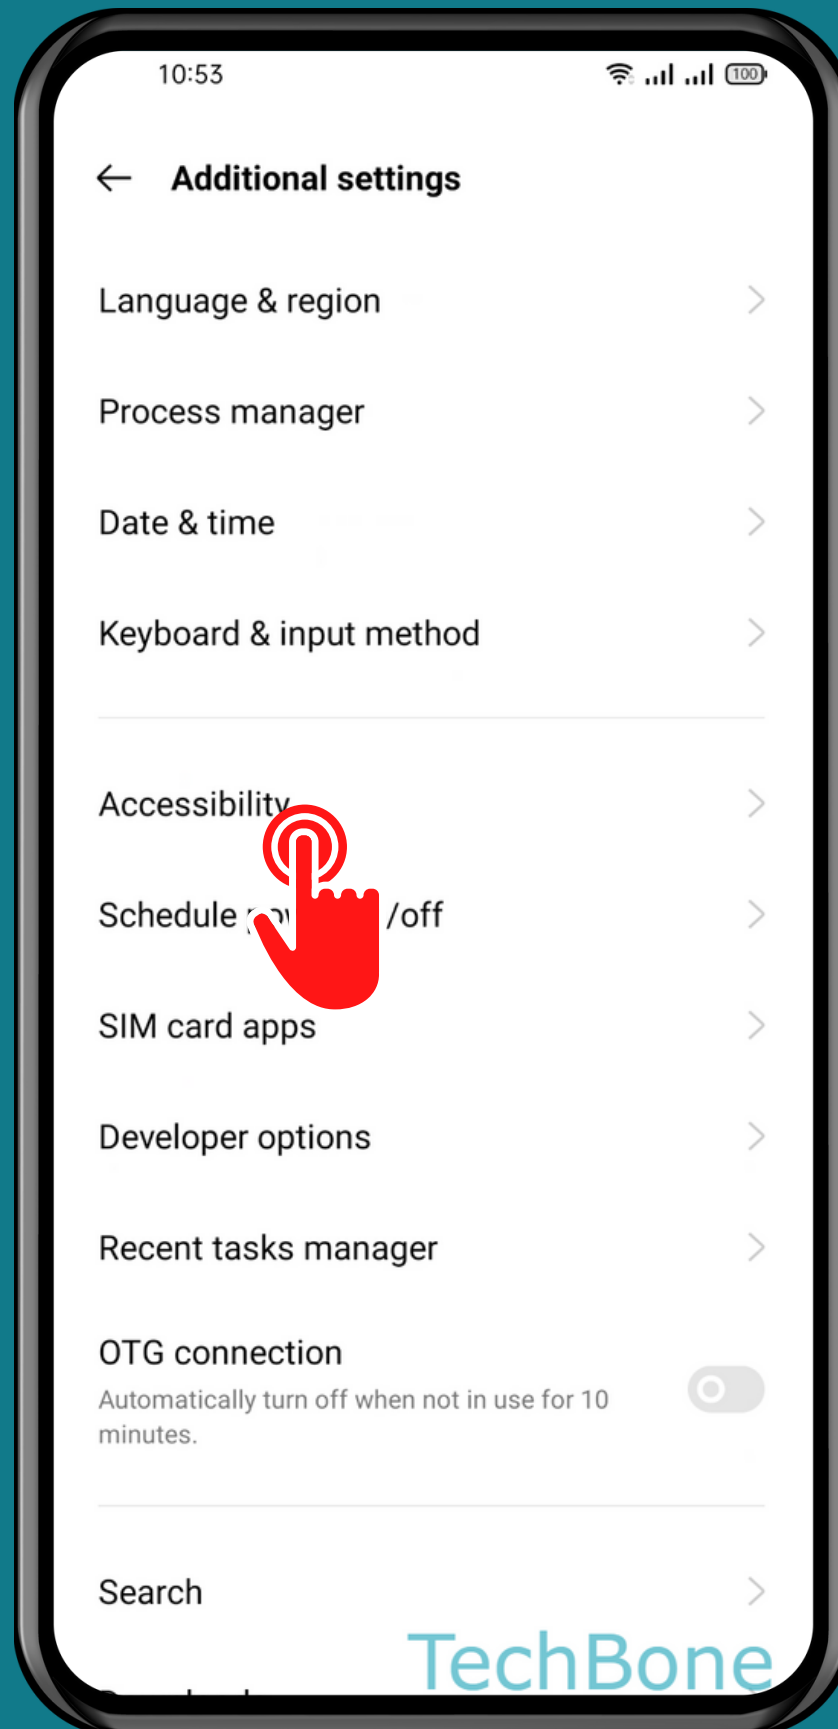

REALME

Android 11 - realme UI 2

HOW TO TURN ON/OFF HIGH CONTRAST TEXT

Tap on
Settings

Tap on Additional settings

Tap on Accessibility

Turn On/Off High contrast text

Done!