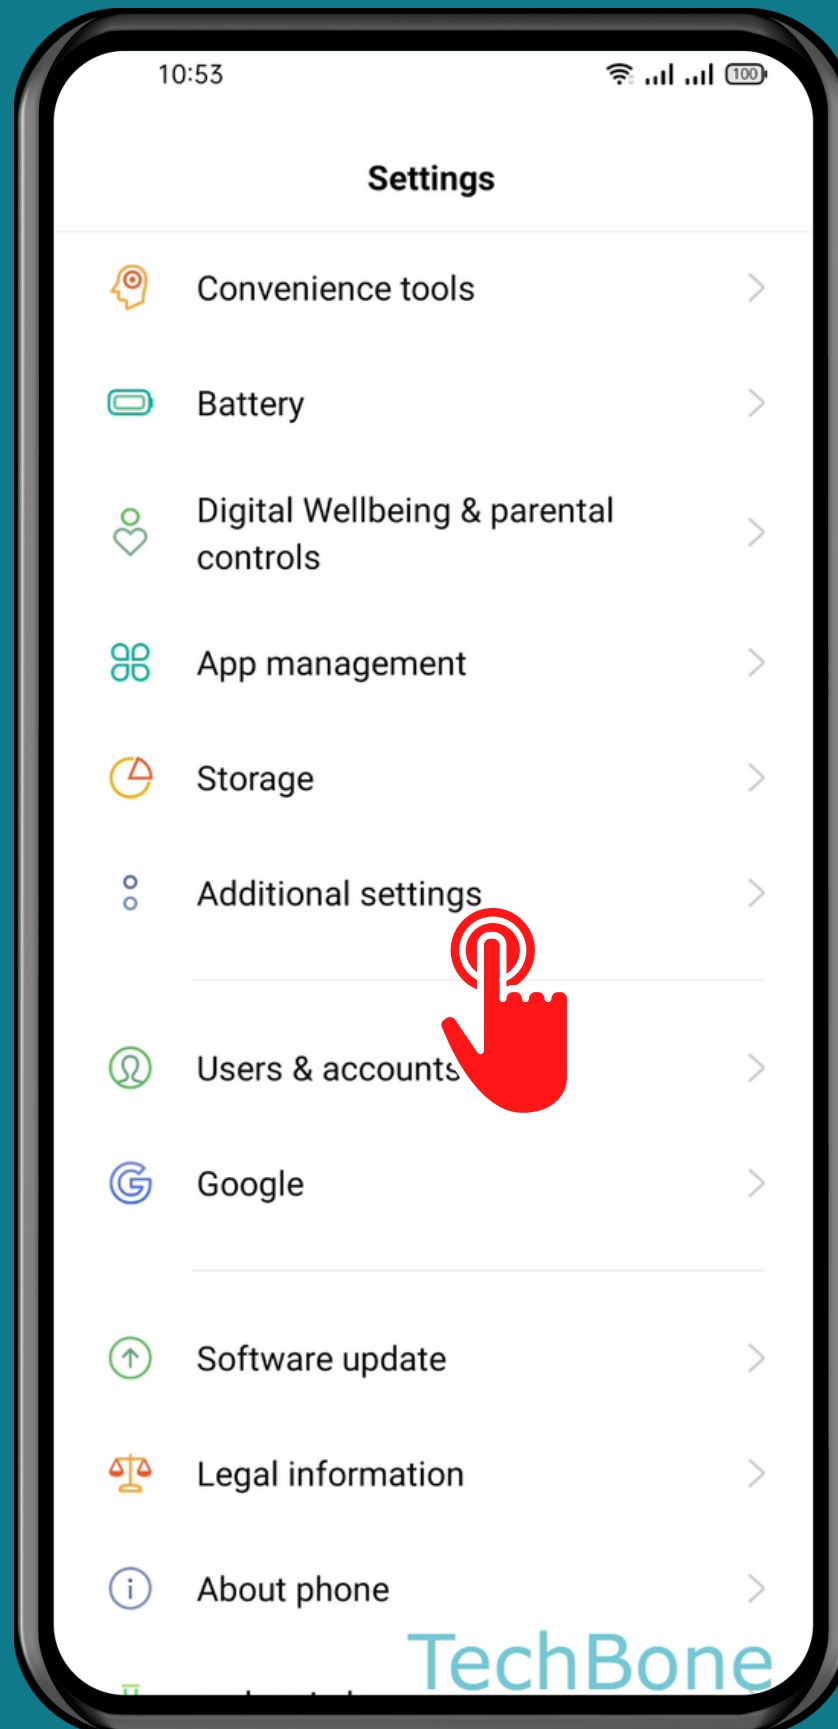

REALME

Android 11 - realme UI 2

HOW TO TURN ON/OFF HIGH CONTRAST TEXT

Tap on
Settings

Tap on Additional settings

Tap on Accessibility

Turn On/Off High contrast text

Done!