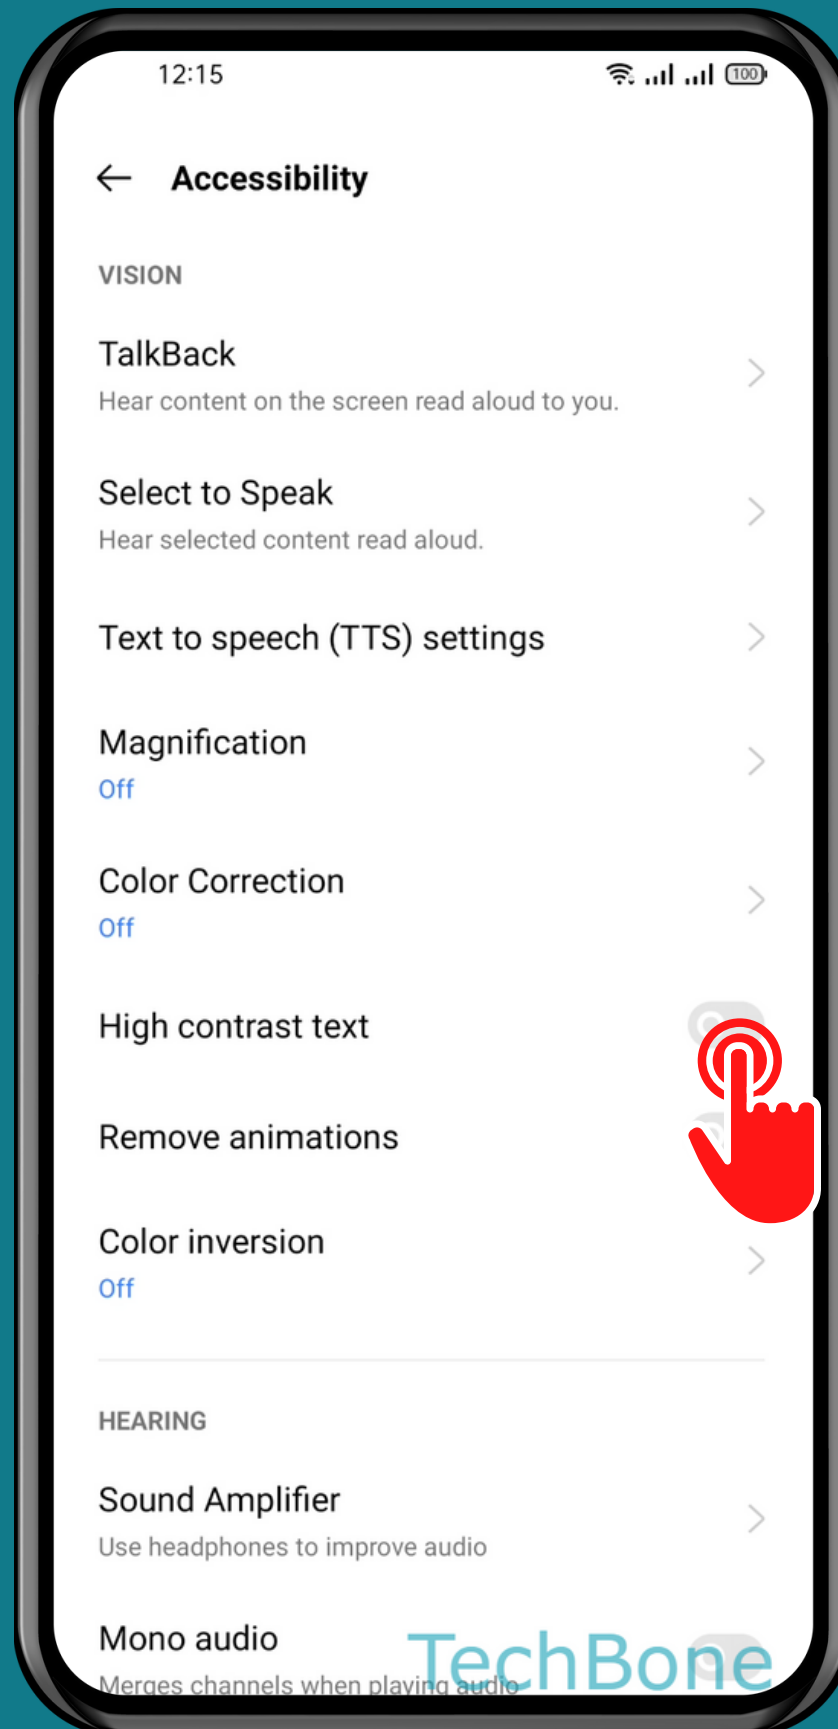

REALME

Android 11 - realme UI 2

HOW TO TURN ON/OFF HIGH CONTRAST TEXT

Tap on
Settings

Tap on Additional settings

Tap on Accessibility

Turn On/Off High contrast text

Done!