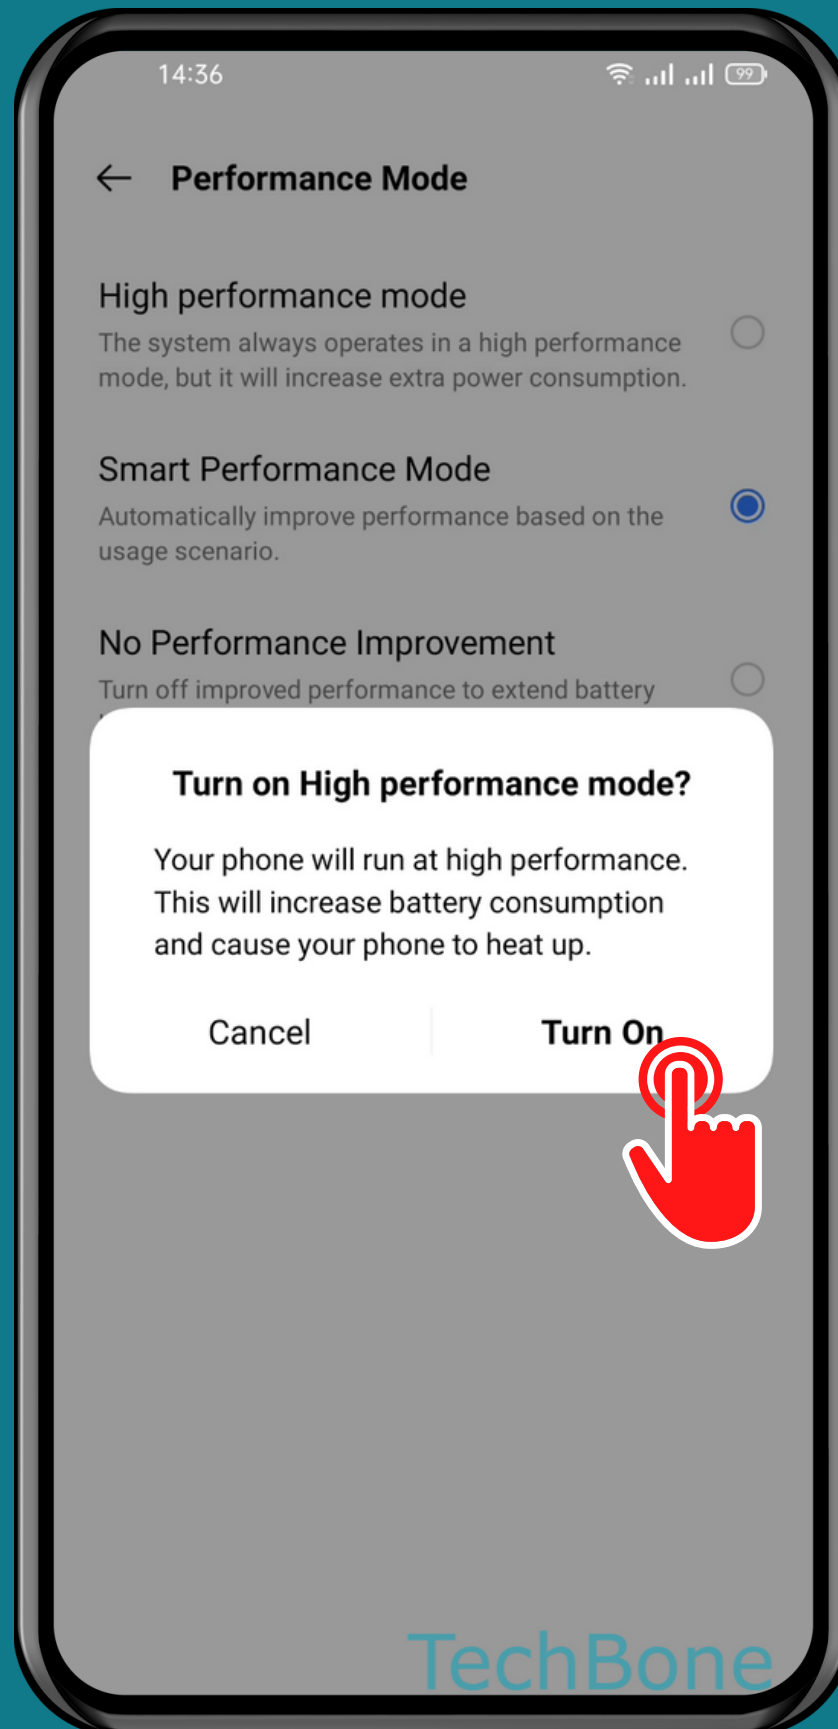

Tap on
Turn On