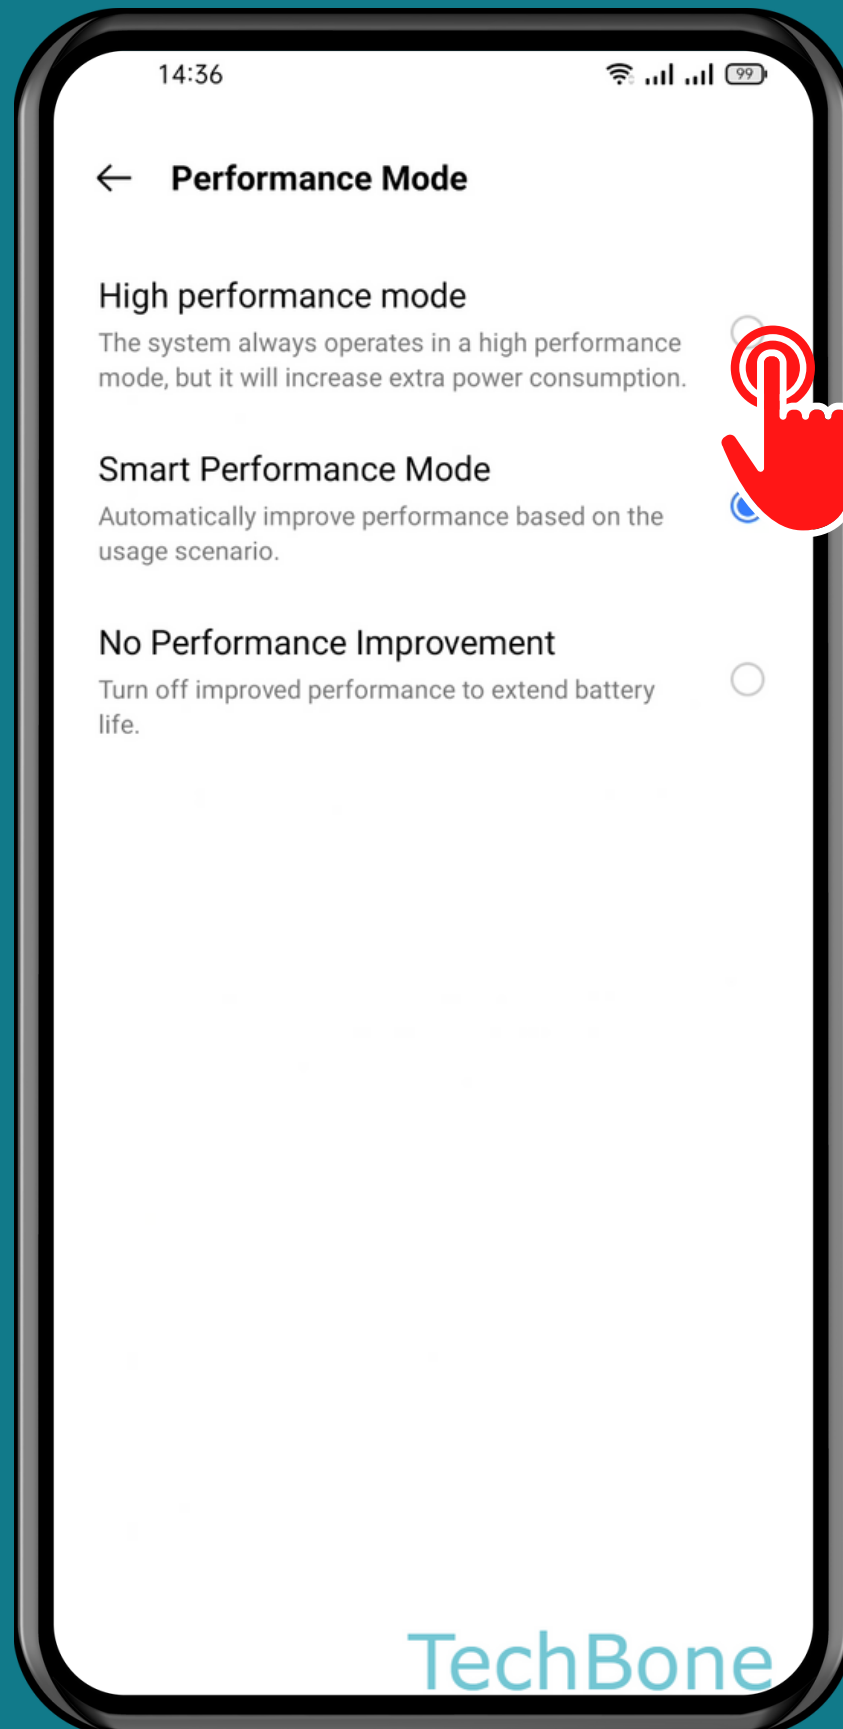

REALME

Android 11 - realme UI 2

HOW TO TURN ON/OFF HIGH PERFORMANCE MODE

Tap on
Settings

Tap on
Battery

Tap on
More battery settings

Tap on Performance Mode

Choose