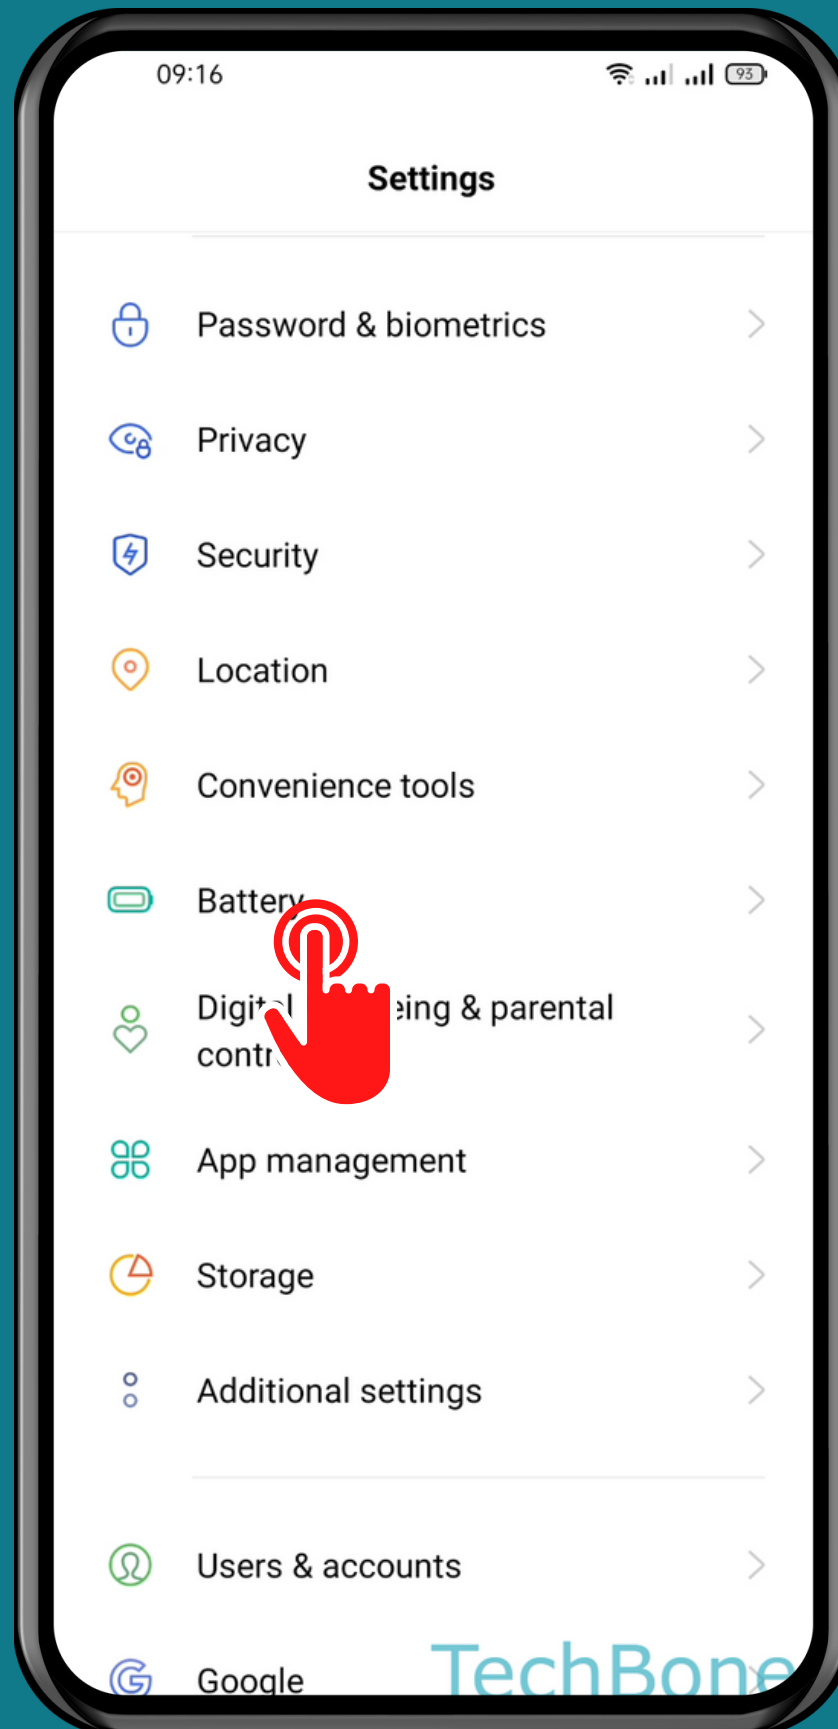

REALME

Android 11 - realme UI 2

HOW TO TURN ON/OFF HIGH PERFORMANCE MODE

Tap on
Settings

Tap on
Battery

Tap on
More battery settings

Tap on Performance Mode

Choose