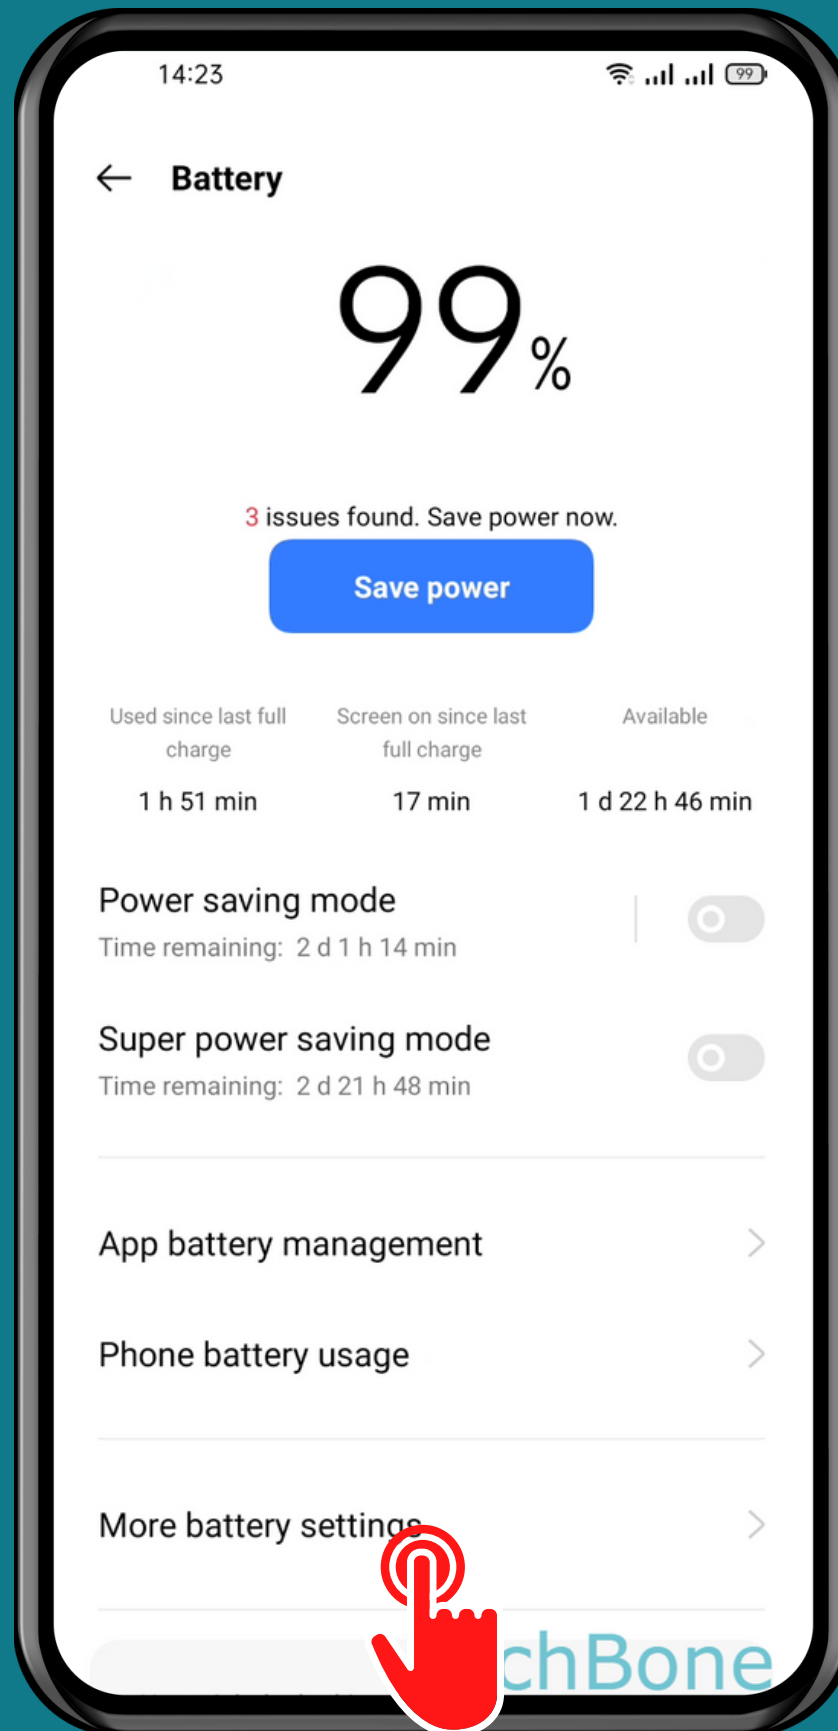

REALME

Android 11 - realme UI 2

HOW TO TURN ON/OFF HIGH PERFORMANCE MODE

Tap on
Settings

Tap on
Battery

Tap on
More battery settings

Tap on Performance Mode

Choose