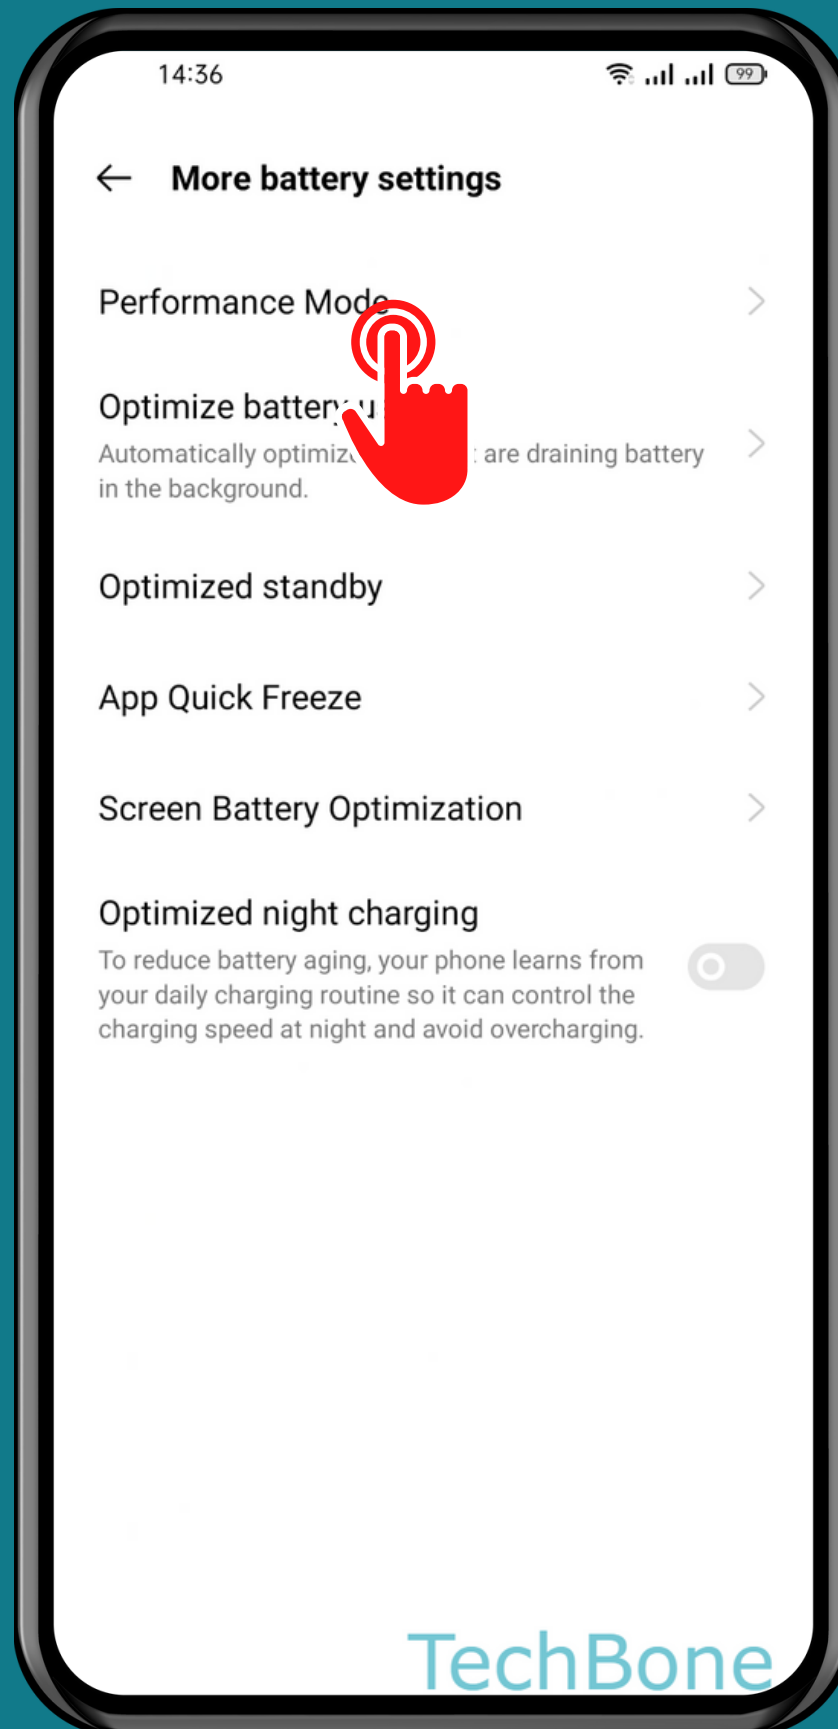

REALME

Android 11 - realme UI 2

HOW TO TURN ON/OFF HIGH PERFORMANCE MODE

Tap on
Settings

Tap on
Battery

Tap on
More battery settings

Tap on Performance Mode

Choose