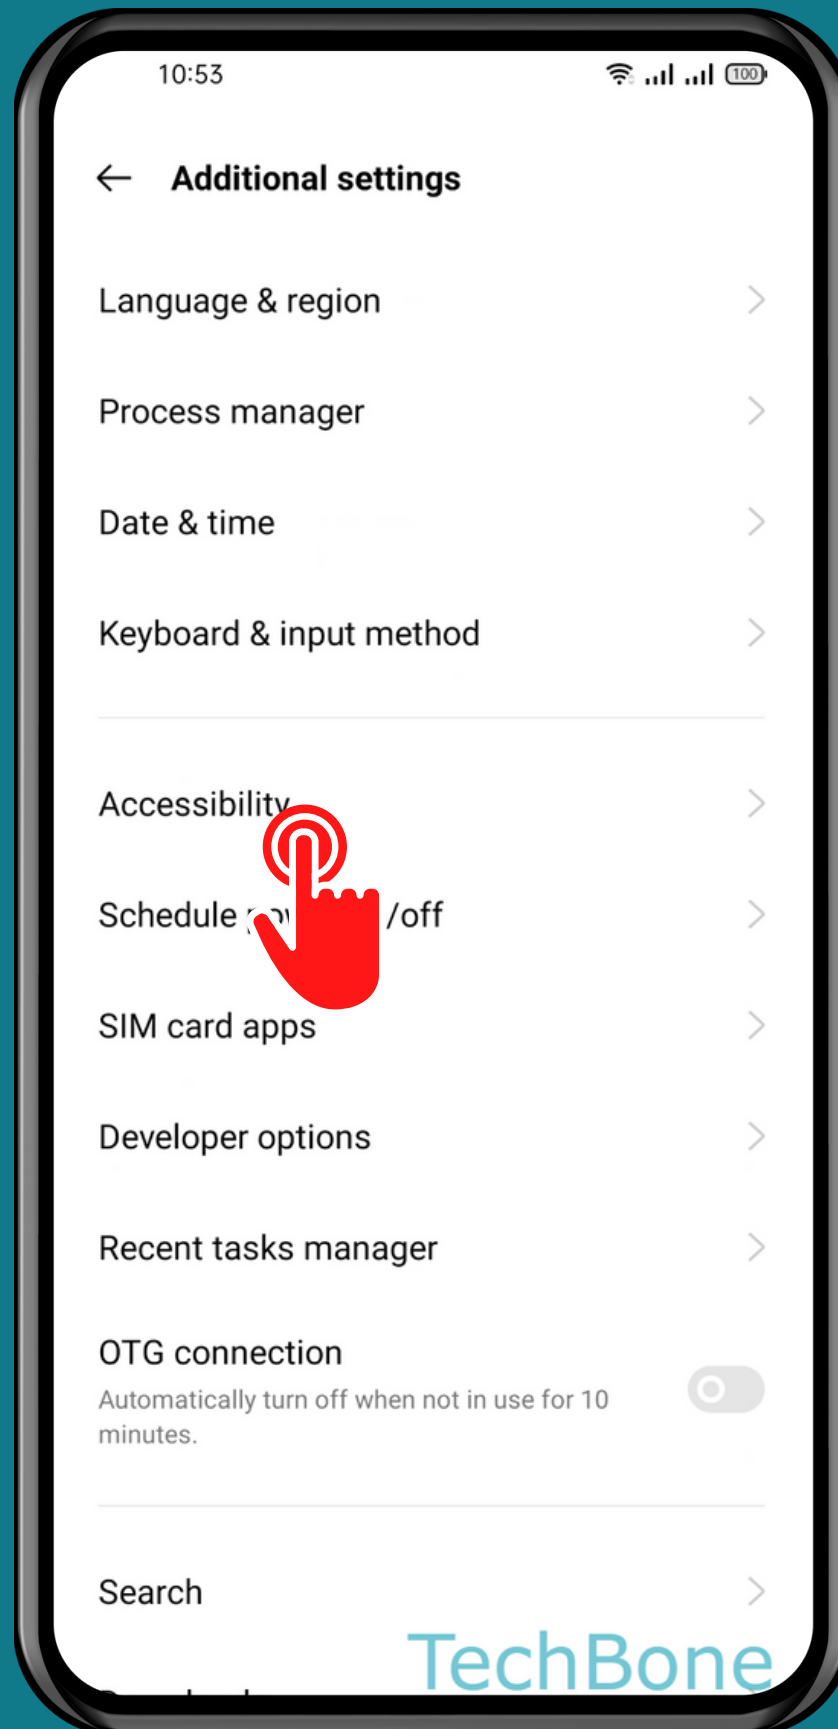

REALME

Android 11 - realme UI 2

HOW TO TURN ON/OFF LARGE MOUSE POINTER

Tap on
Settings

Tap on Additional settings

Tap on Accessibility

Turn On/Off Large mouse pointer

Done!