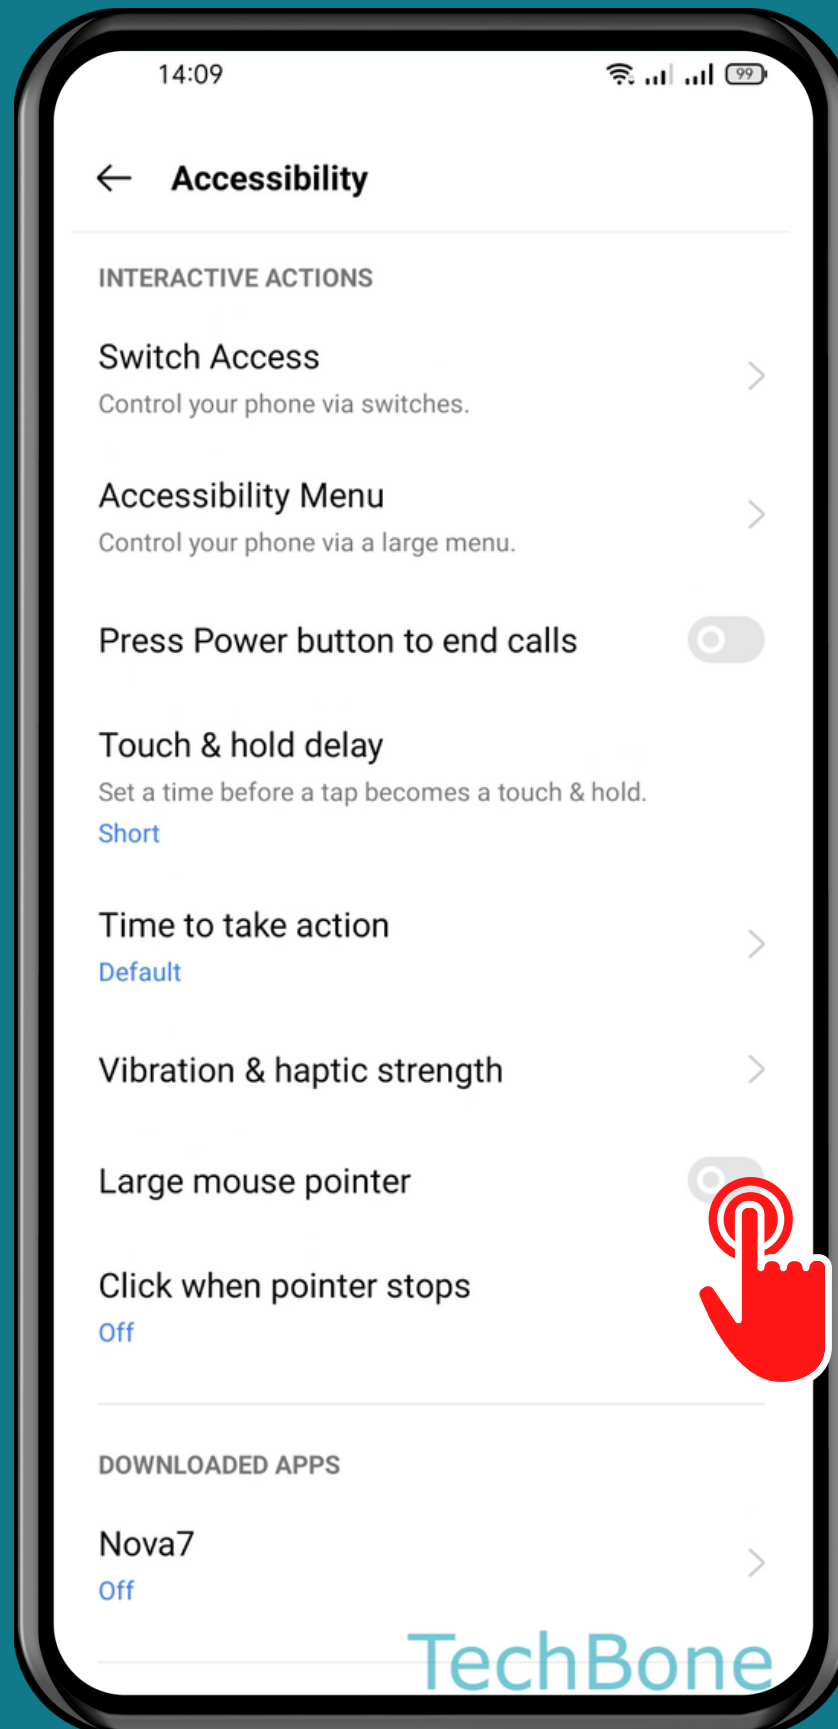

REALME

Android 11 - realme UI 2

HOW TO TURN ON/OFF LARGE MOUSE POINTER

Tap on
Settings

Tap on Additional settings

Tap on Accessibility

Turn On/Off Large mouse pointer

Done!