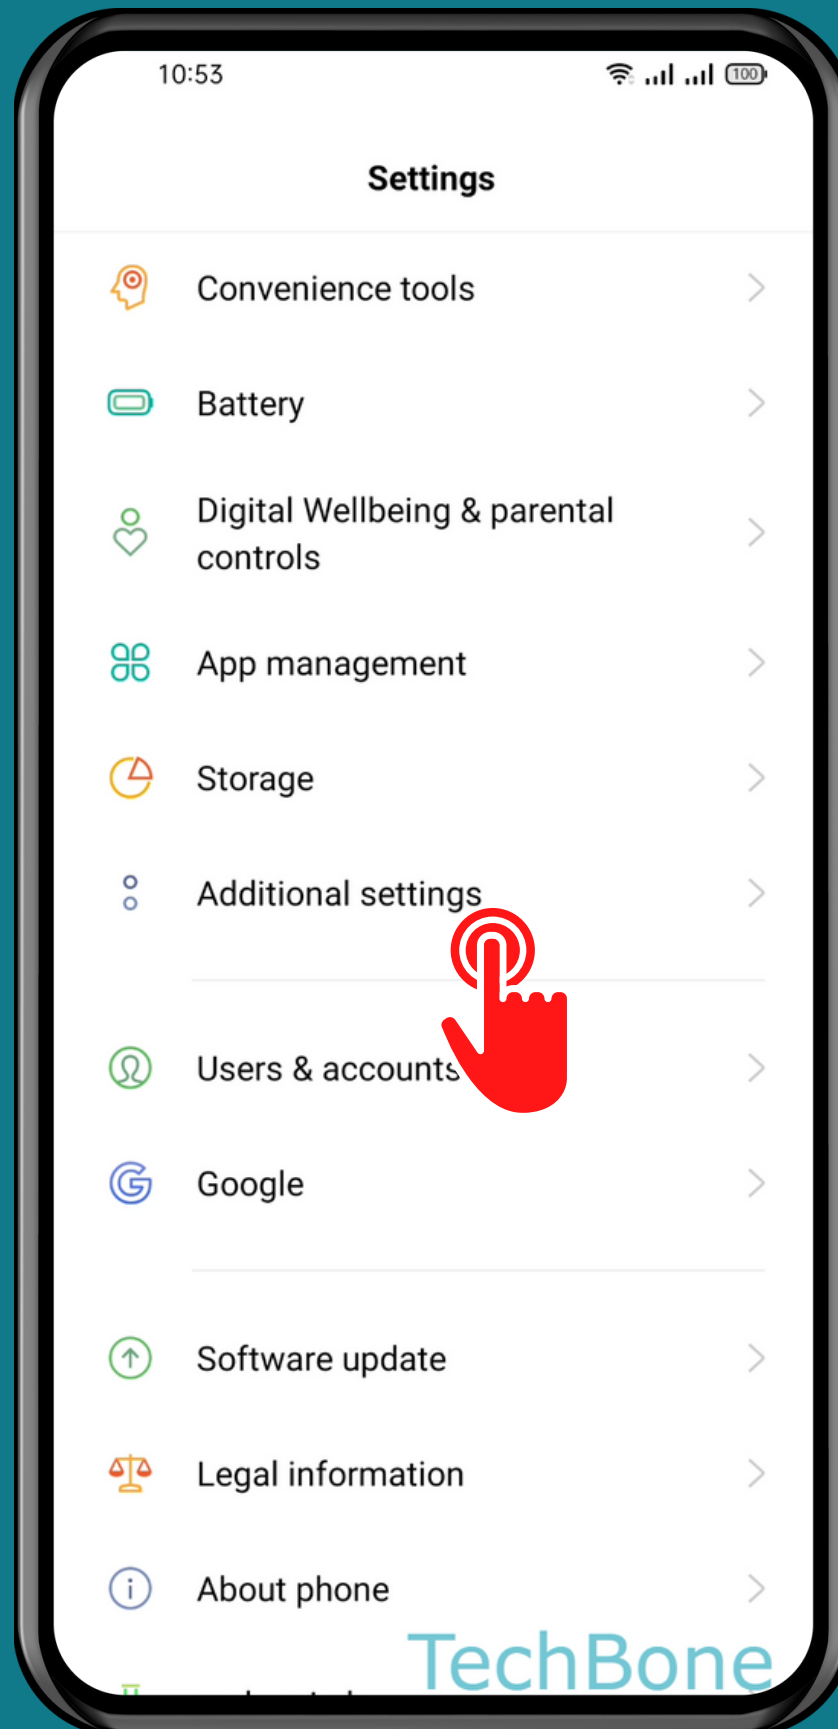

REALME

Android 11 - realme UI 2

HOW TO TURN ON/OFF LARGE MOUSE POINTER

Tap on
Settings

Tap on Additional settings

Tap on Accessibility

Turn On/Off Large mouse pointer

Done!