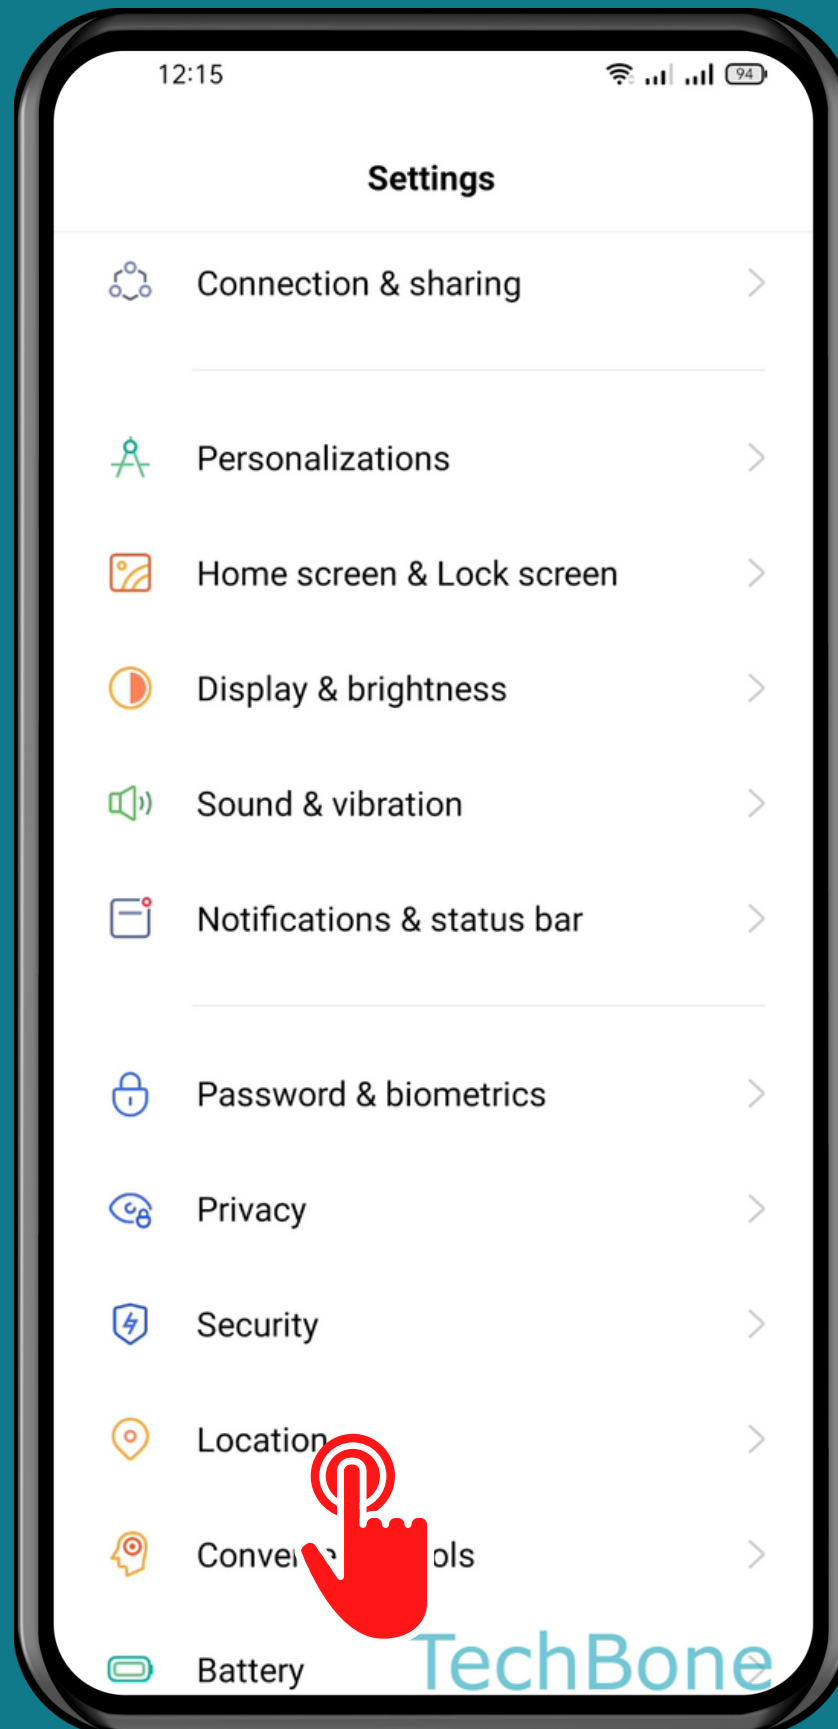

REALME

Android 11 - realme UI 2

# HOW TO TURN ON/OFF LOCATION

Tap on  
Settings

# Tap on Location