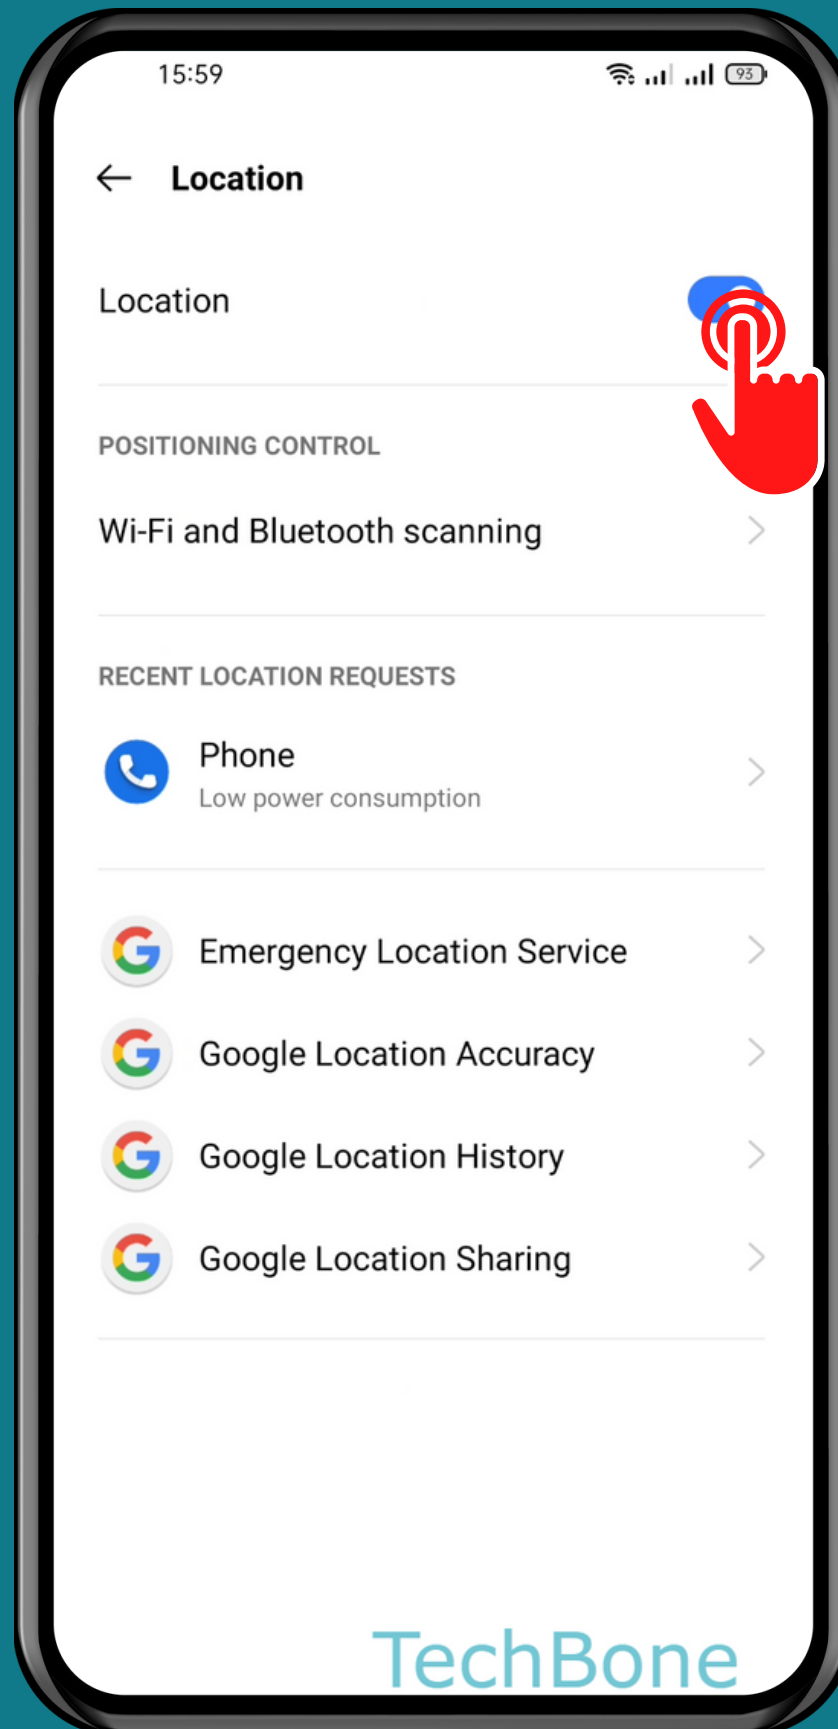

REALME

Android 11 - realme UI 2

# HOW TO TURN ON/OFF LOCATION

Tap on  
Settings

# Tap on Location