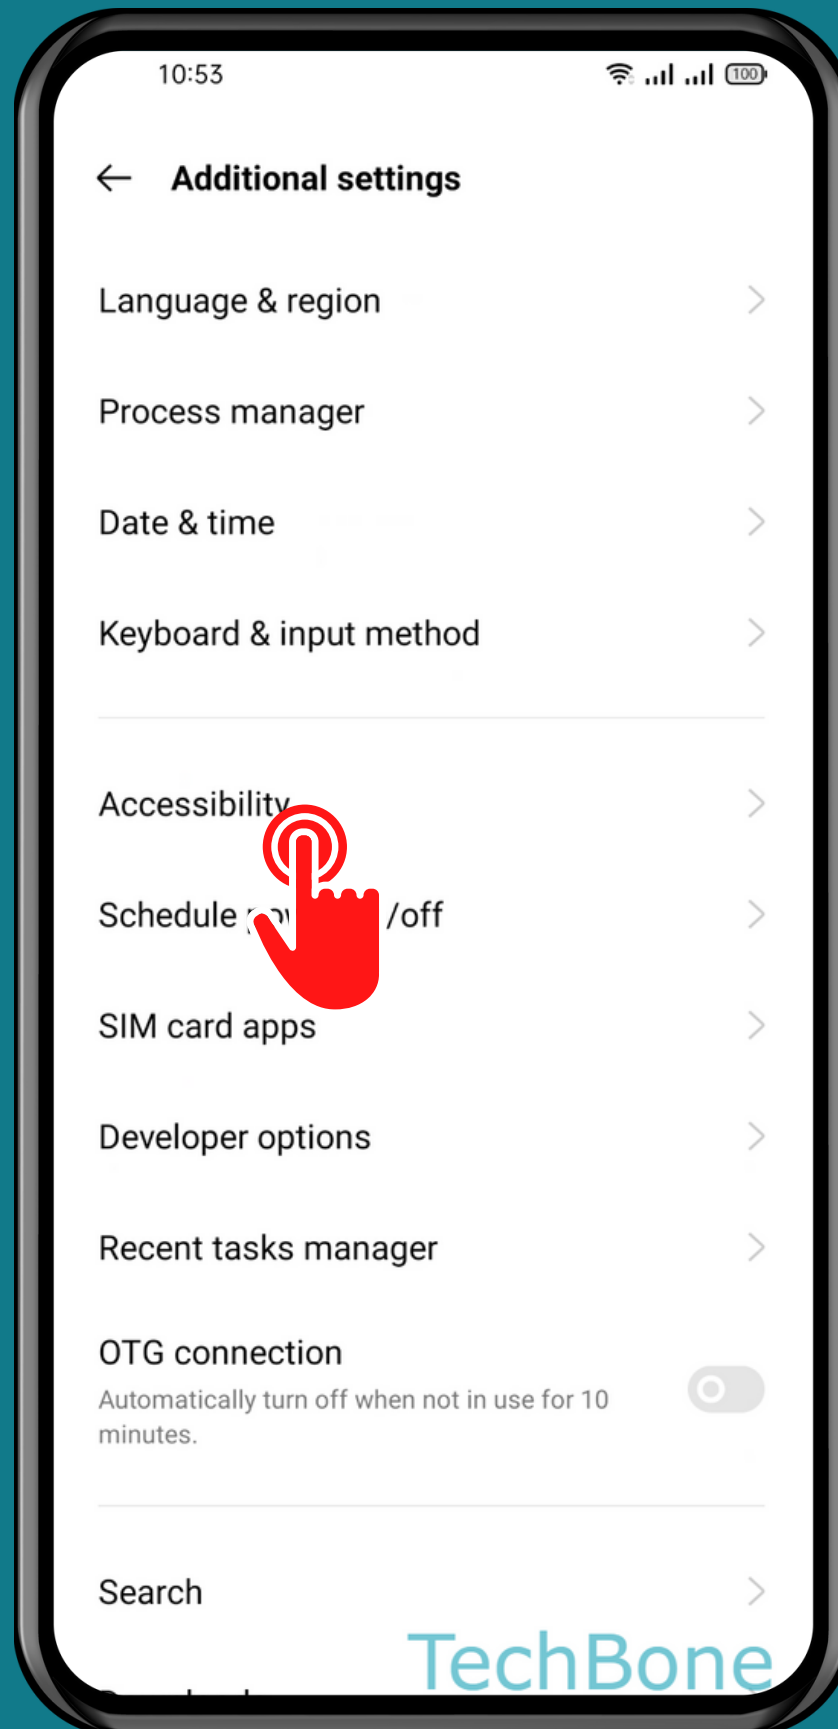

REALME

Android 11 - realme UI 2

HOW TO TURN ON/OFF MAGNIFICATION

Tap on
Settings

Tap on Additional settings

Tap on Accessibility

Tap on Magnification

Turn On/Off Magnification shortcut