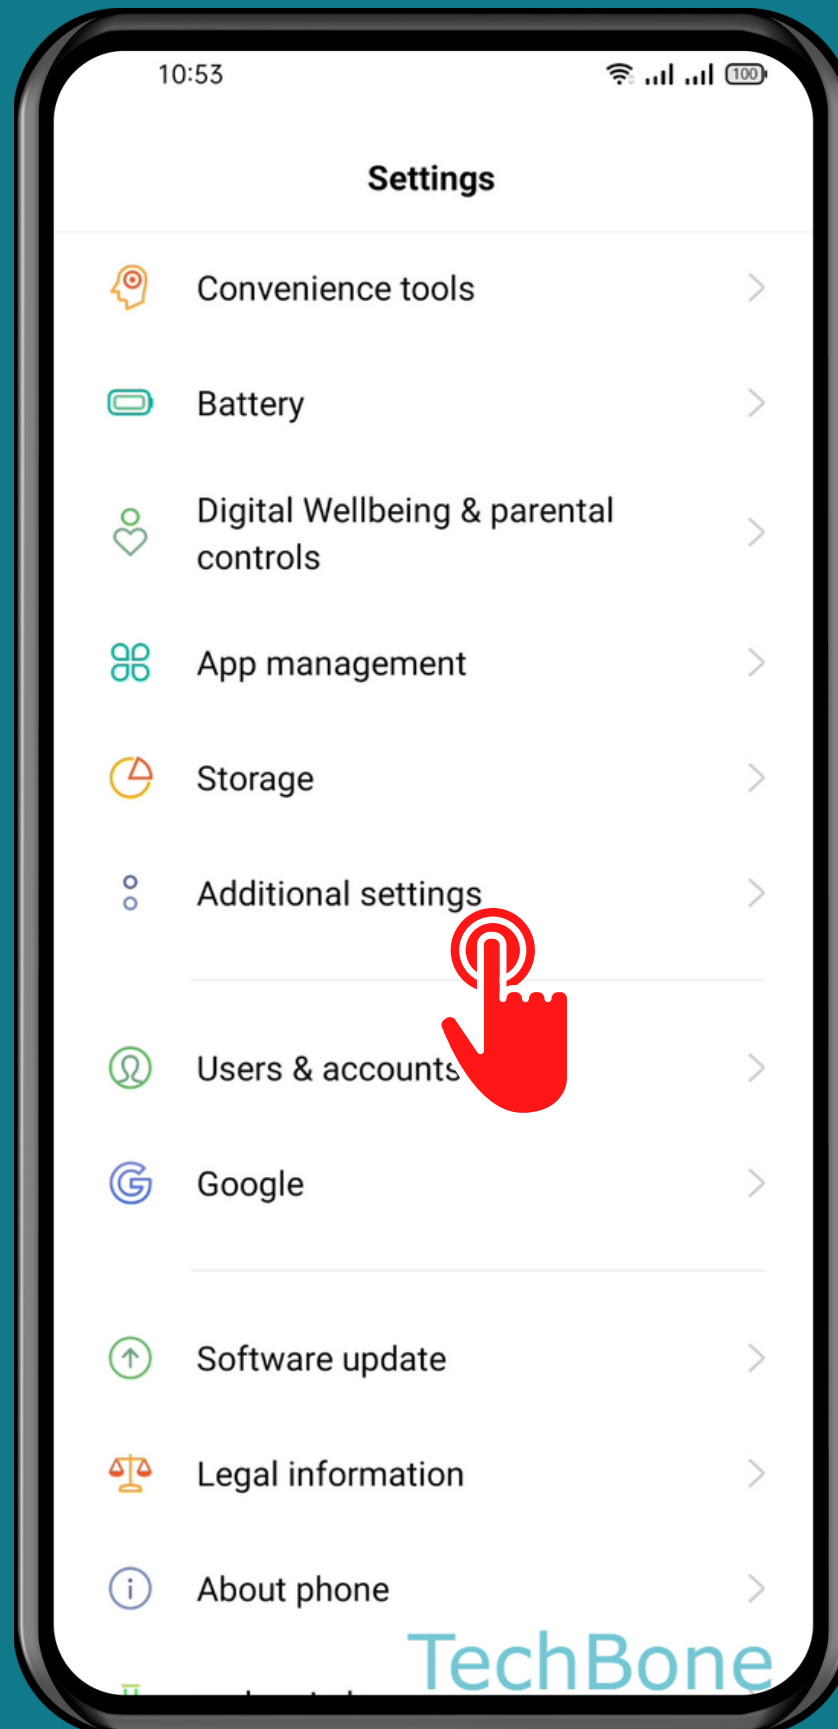

REALME

Android 11 - realme UI 2

HOW TO TURN ON/OFF MAGNIFICATION

Tap on
Settings

Tap on Additional settings

Tap on Accessibility

Tap on Magnification

Turn On/Off Magnification shortcut