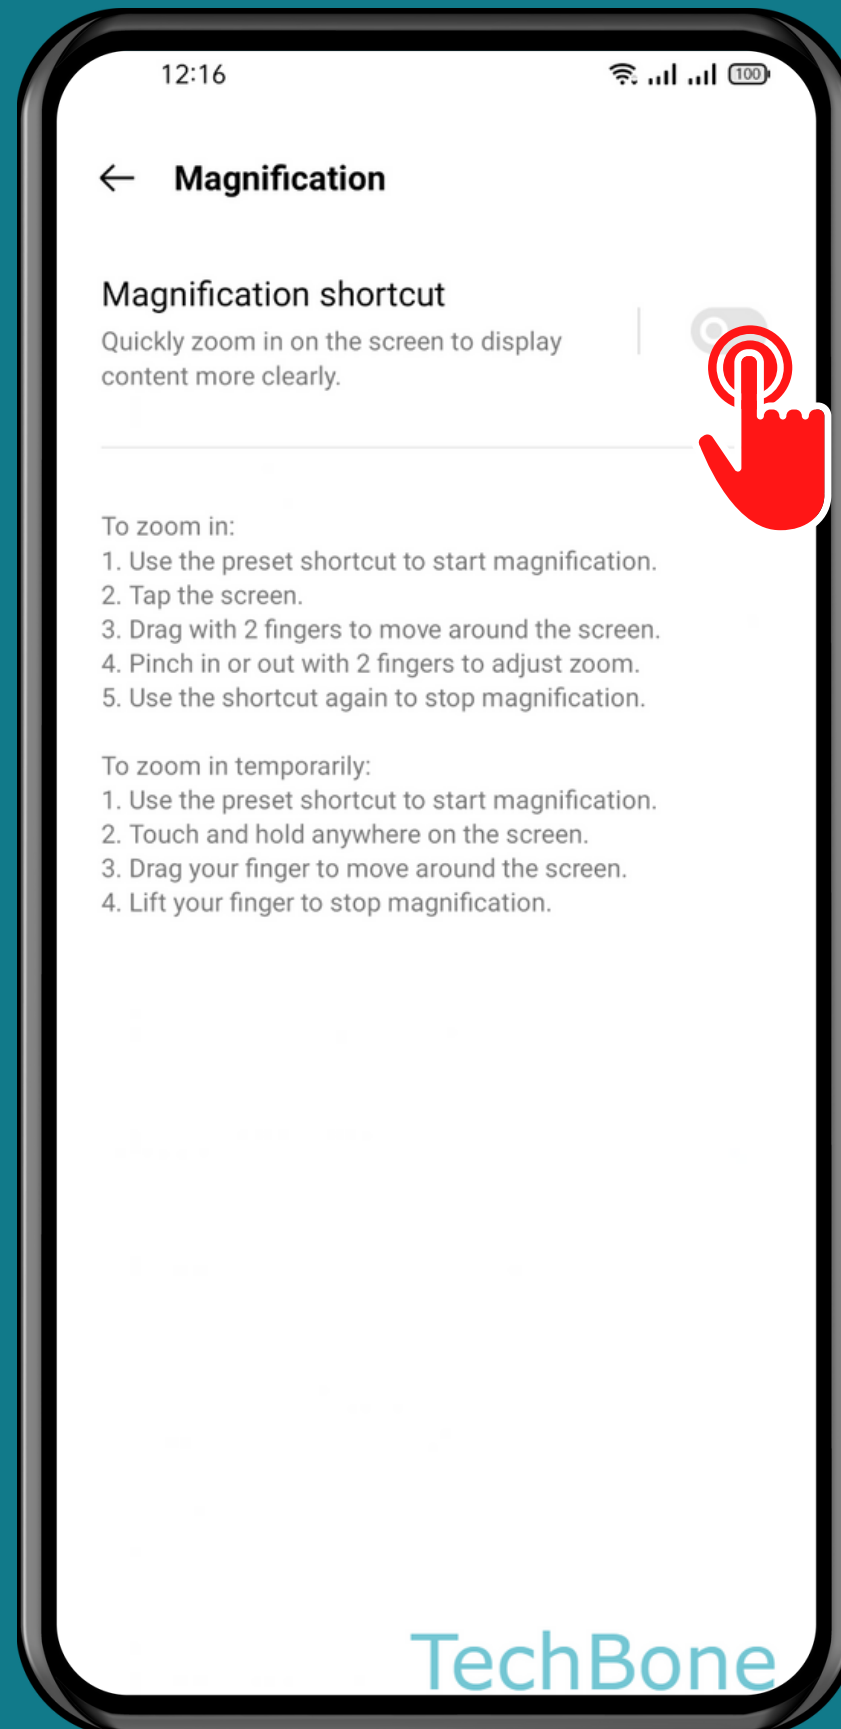

REALME

Android 11 - realme UI 2

HOW TO TURN ON/OFF MAGNIFICATION

Tap on
Settings

Tap on Additional settings

Tap on Accessibility

Tap on Magnification

Turn On/Off Magnification shortcut