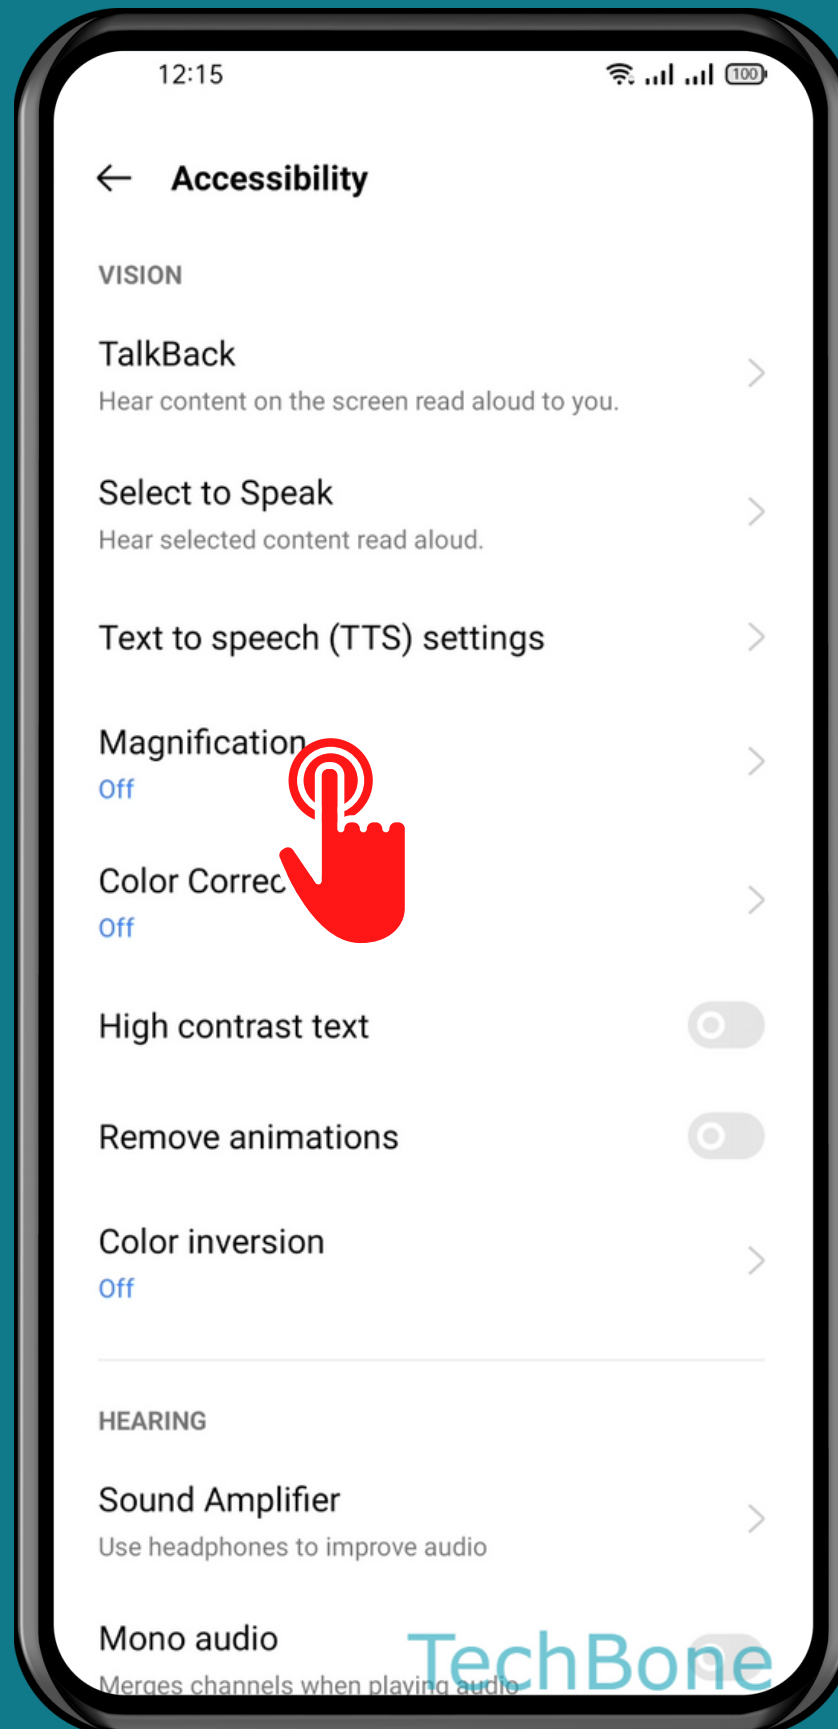

REALME

Android 11 - realme UI 2

HOW TO TURN ON/OFF MAGNIFICATION

Tap on
Settings

Tap on Additional settings

Tap on Accessibility

Tap on Magnification

Turn On/Off Magnification shortcut