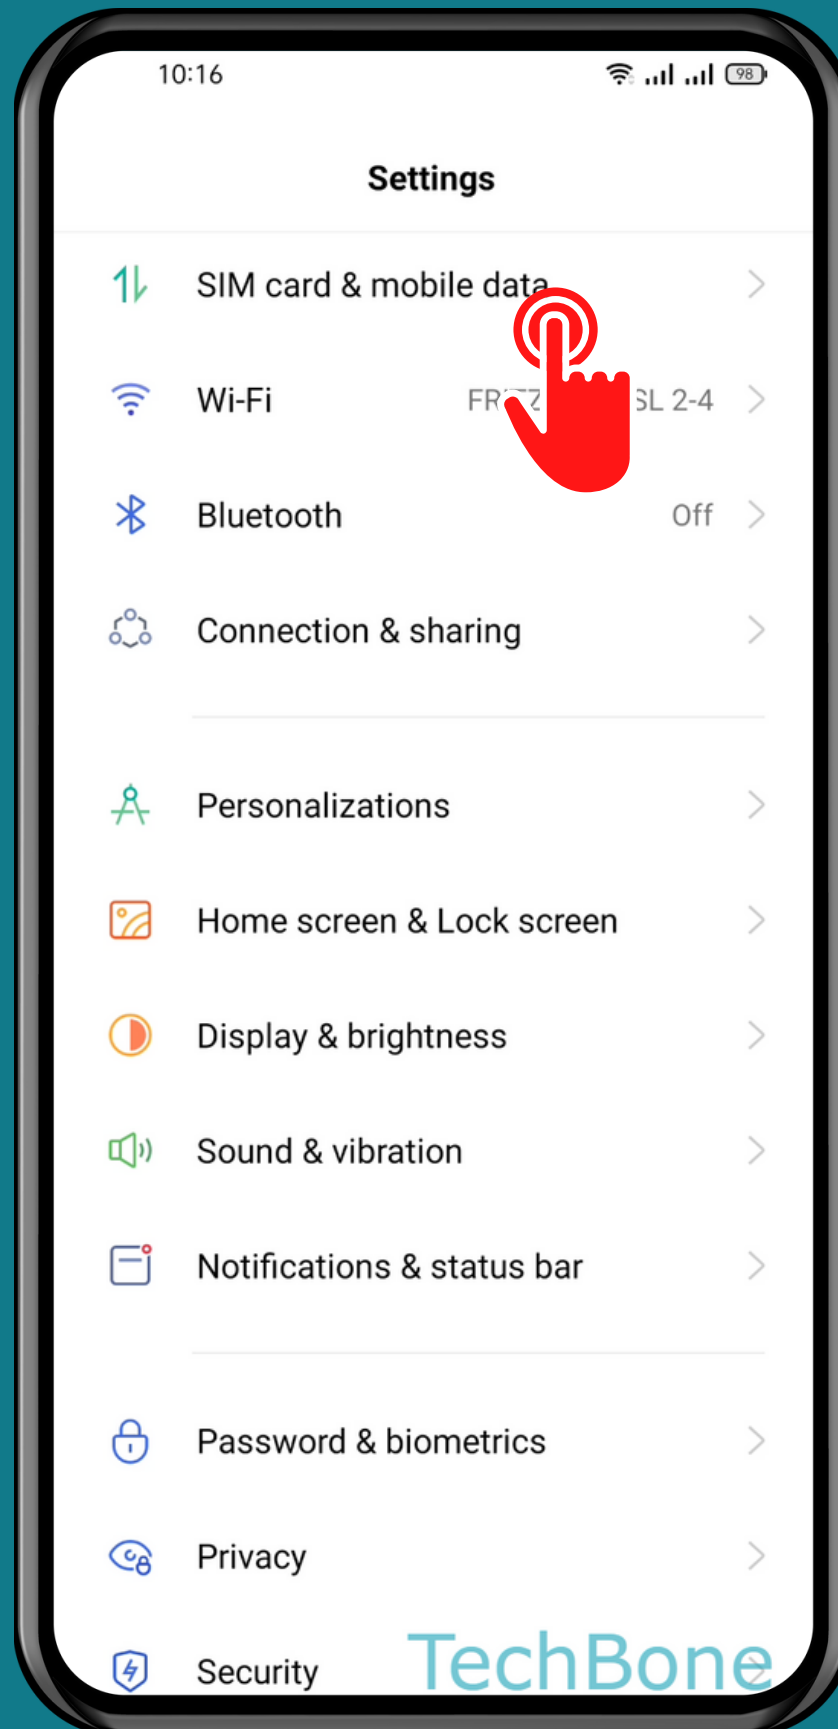

REALME

Android 11 - realme UI 2

HOW TO TURN ON/OFF MOBILE DATA

Tap on
Settings

Tap on
SIM card &
mobile data

Turn On/Off Mobile Data

Done!