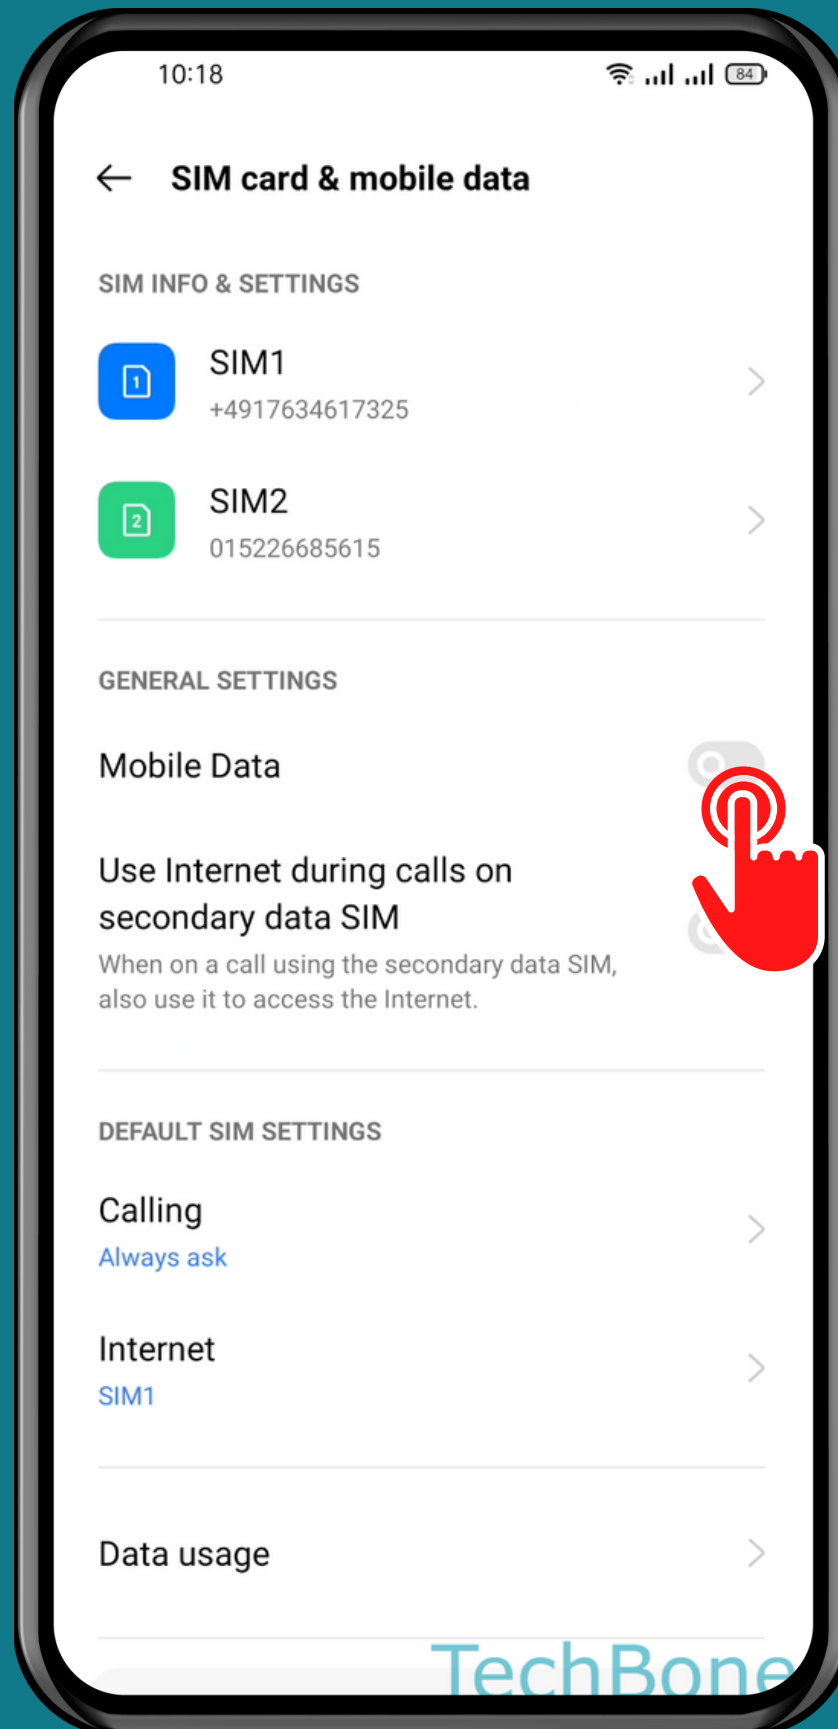

REALME

Android 11 - realme UI 2

HOW TO TURN ON/OFF MOBILE DATA

Tap on
Settings

Tap on
SIM card &
mobile data

Turn On/Off Mobile Data

Done!