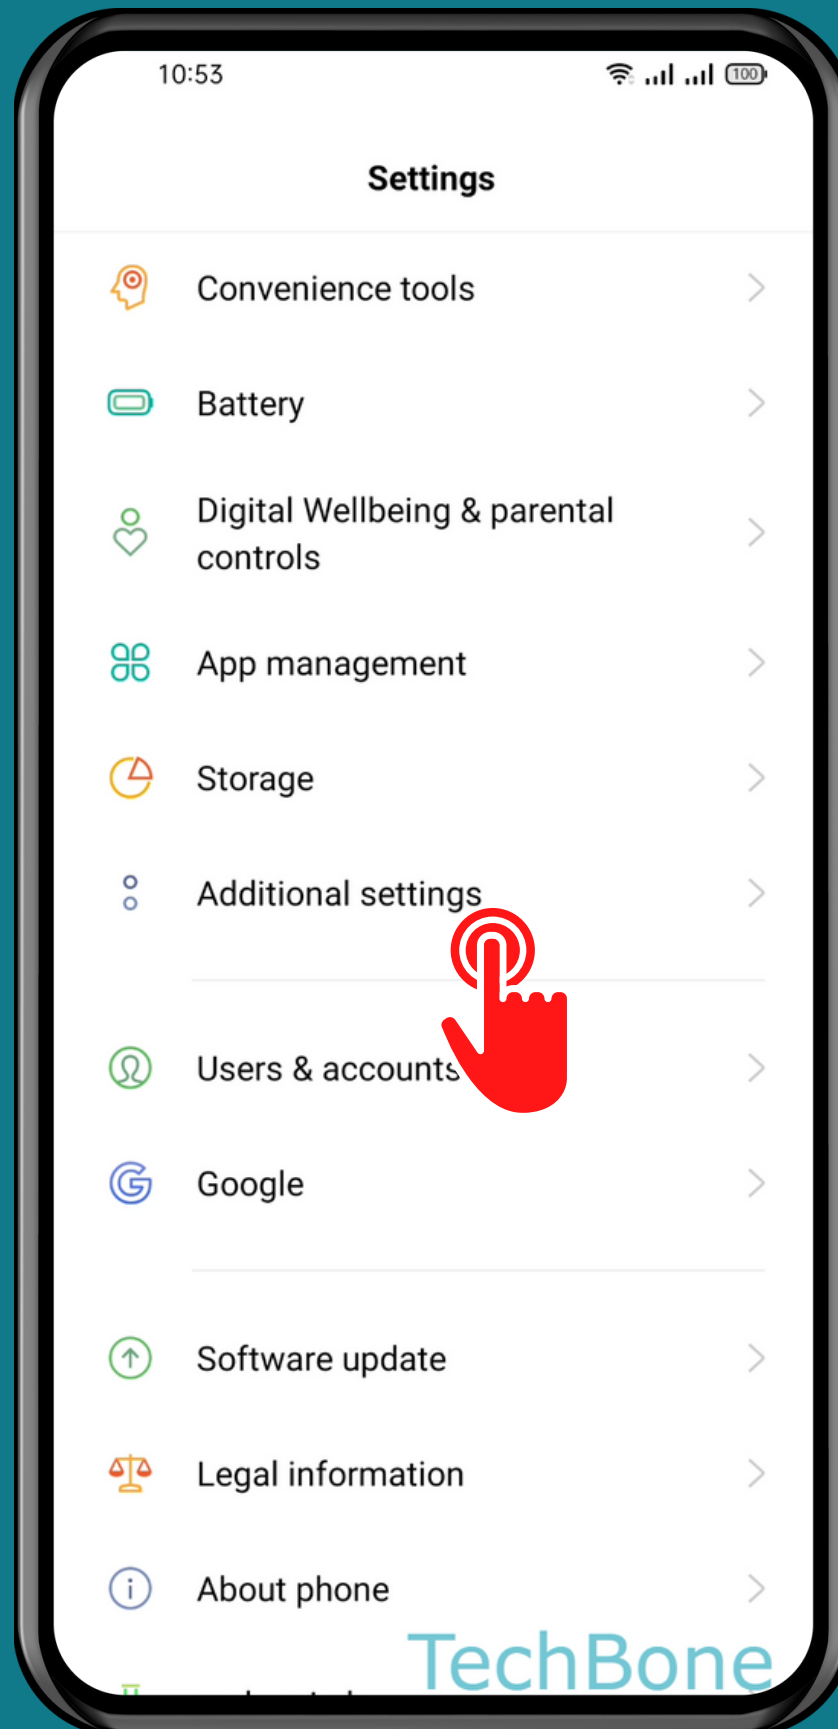

REALME

Android 11 - realme UI 2

# HOW TO TURN ON/OFF MONO AUDIO

Tap on  
Settings

# Tap on Additional settings

# Tap on Accessibility