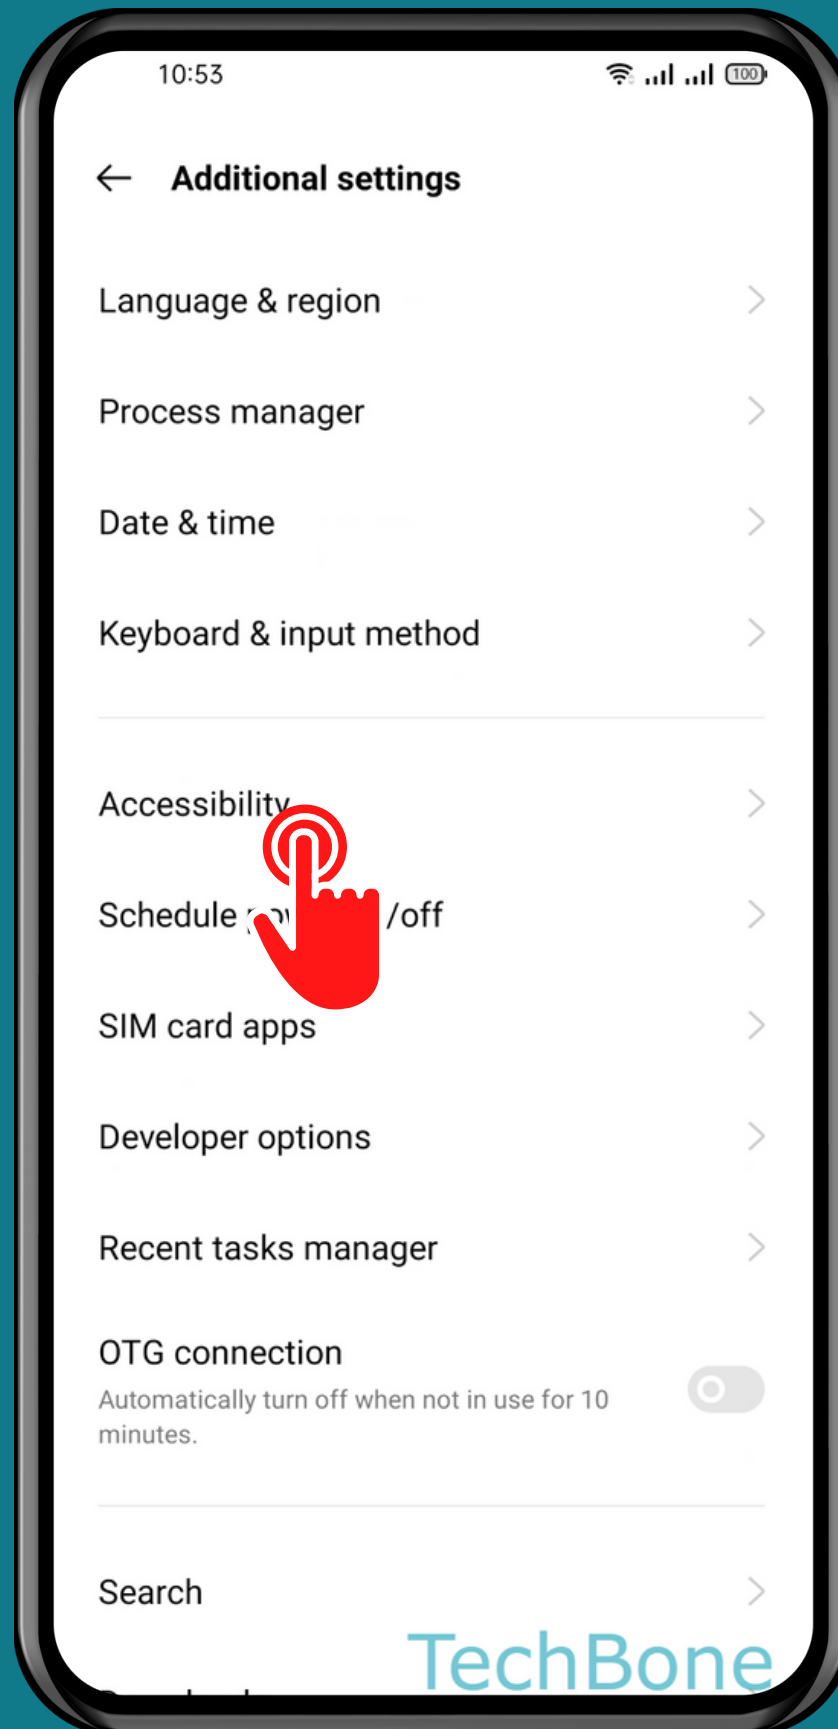

REALME

Android 11 - realme UI 2

# Tap on Additional settings