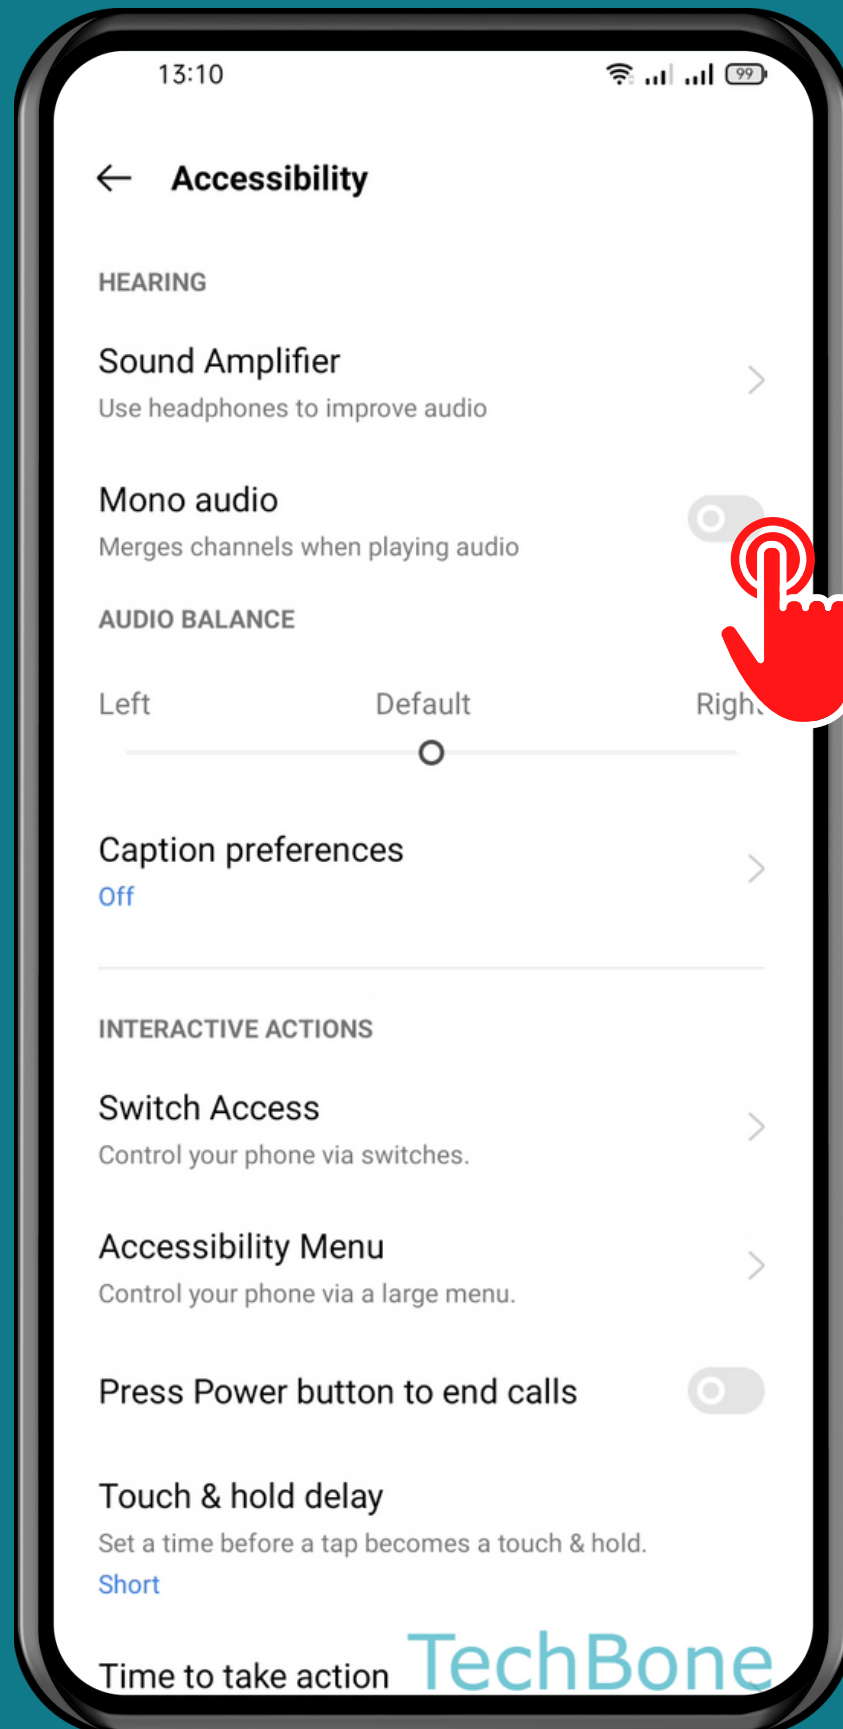

# HOW TO TURN ON/OFF MONO AUDIO

Tap on  
Settings

# Tap on Additional settings

# Tap on Accessibility