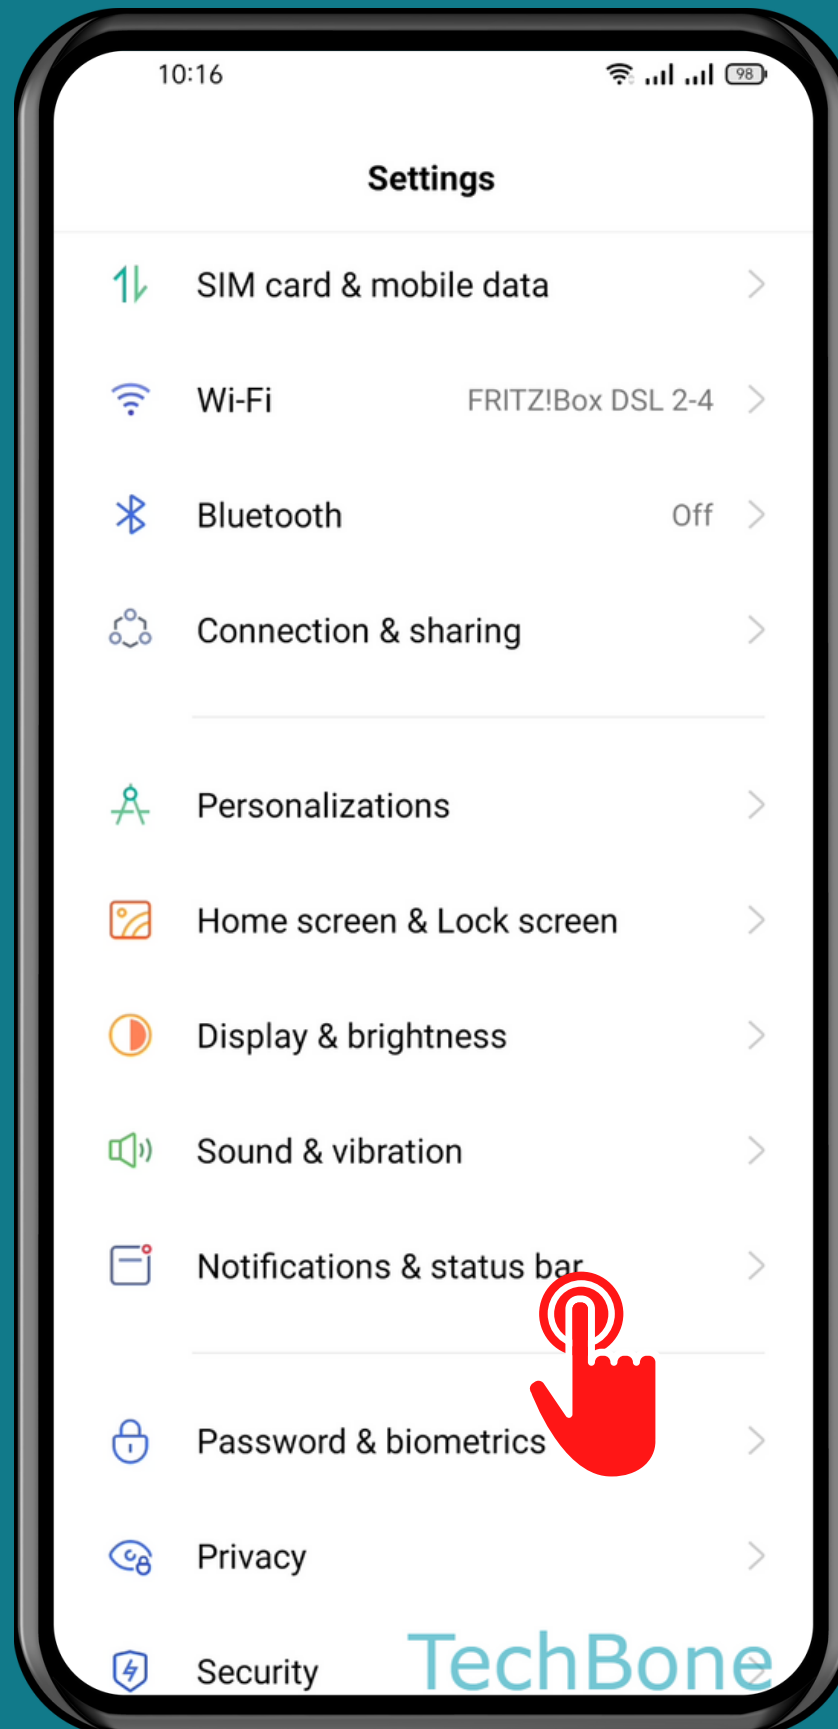

REALME

Android 11 - realme UI 2

HOW TO TURN ON/OFF NOTIFICATION BADGES

Tap on
Settings

Tap on Notifications & status bar

Tap on Manage notifications

Tap on
Badge

Choose an Option