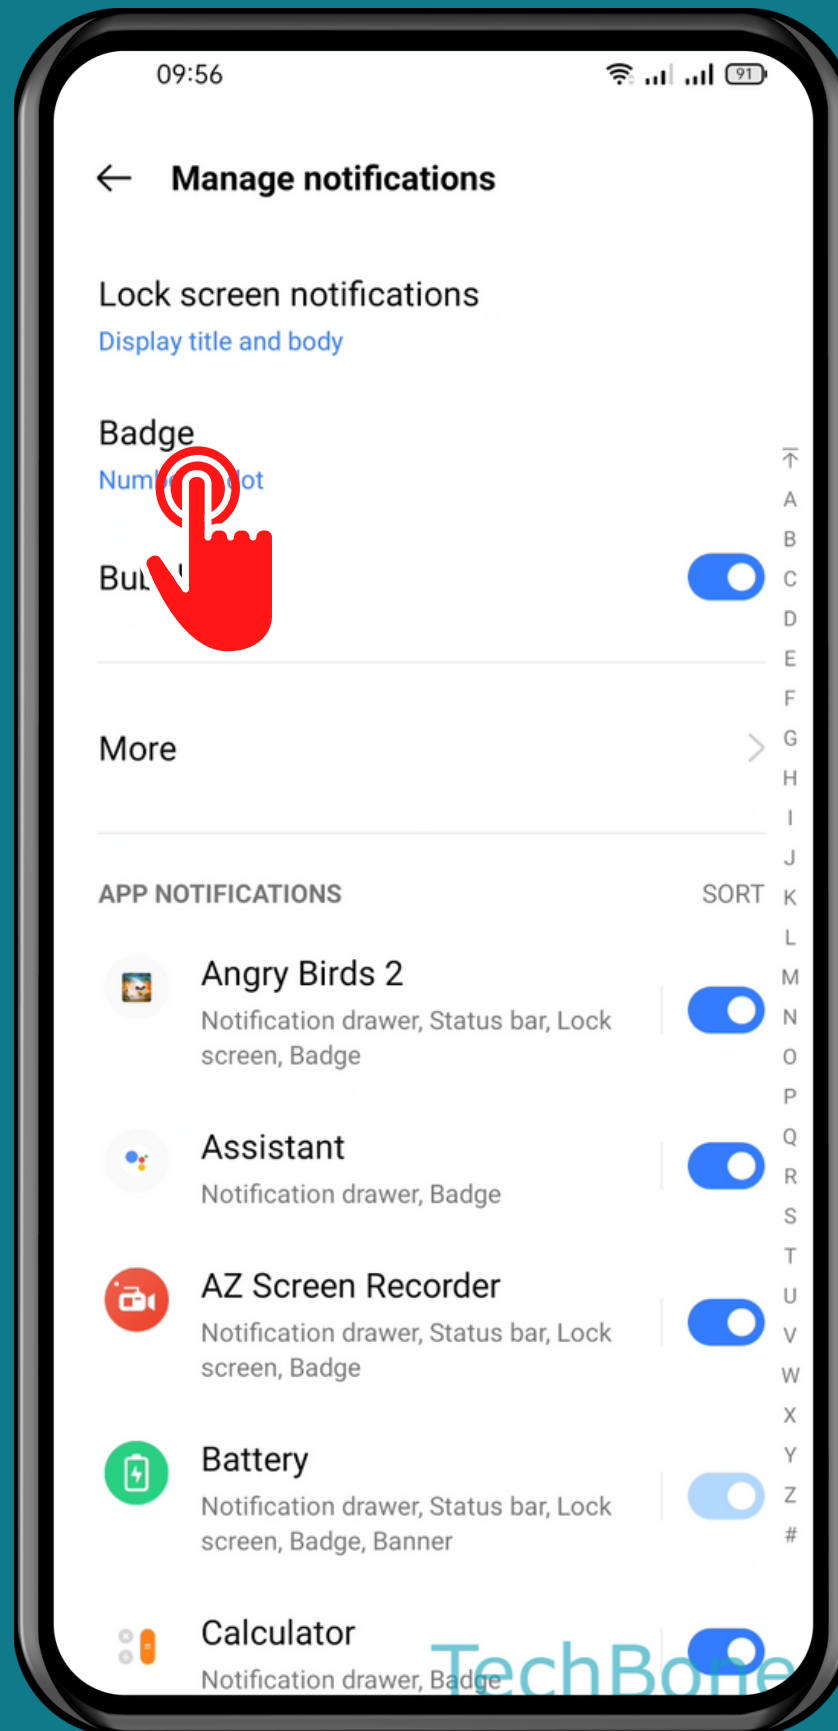

REALME

Android 11 - realme UI 2

HOW TO TURN ON/OFF NOTIFICATION BADGES

Tap on
Settings

Tap on Notifications & status bar

Tap on Manage notifications

Tap on
Badge

Choose an Option