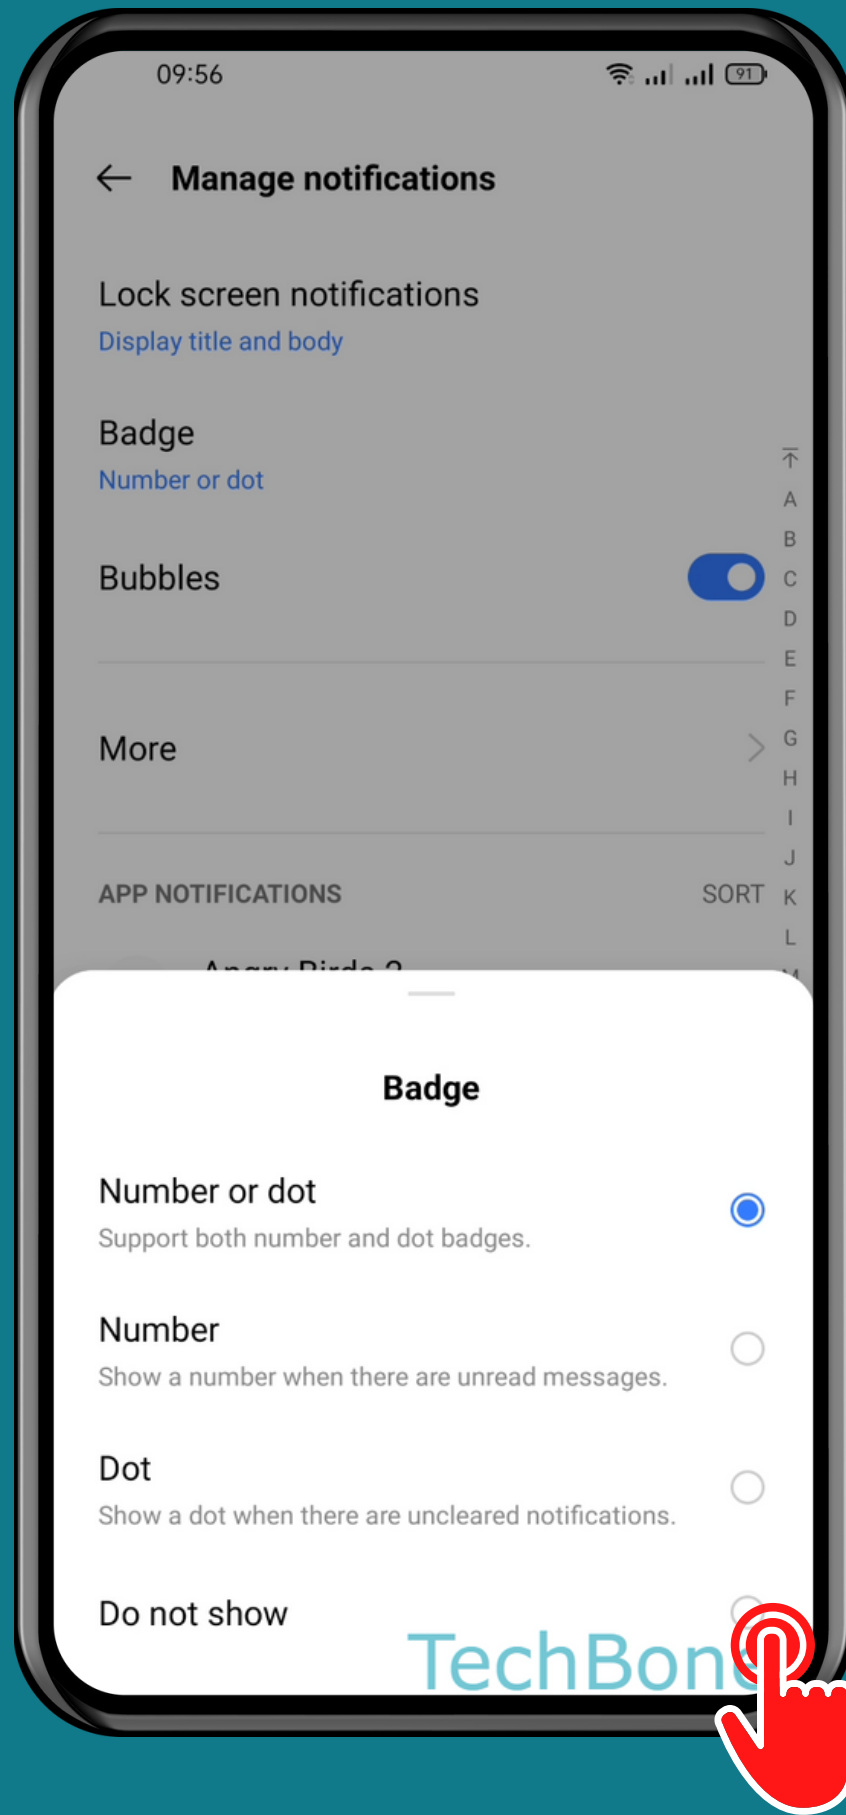

REALME

Android 11 - realme UI 2

HOW TO TURN ON/OFF NOTIFICATION BADGES

Tap on
Settings

Tap on Notifications & status bar

Tap on Manage notifications

Tap on
Badge

Choose an Option