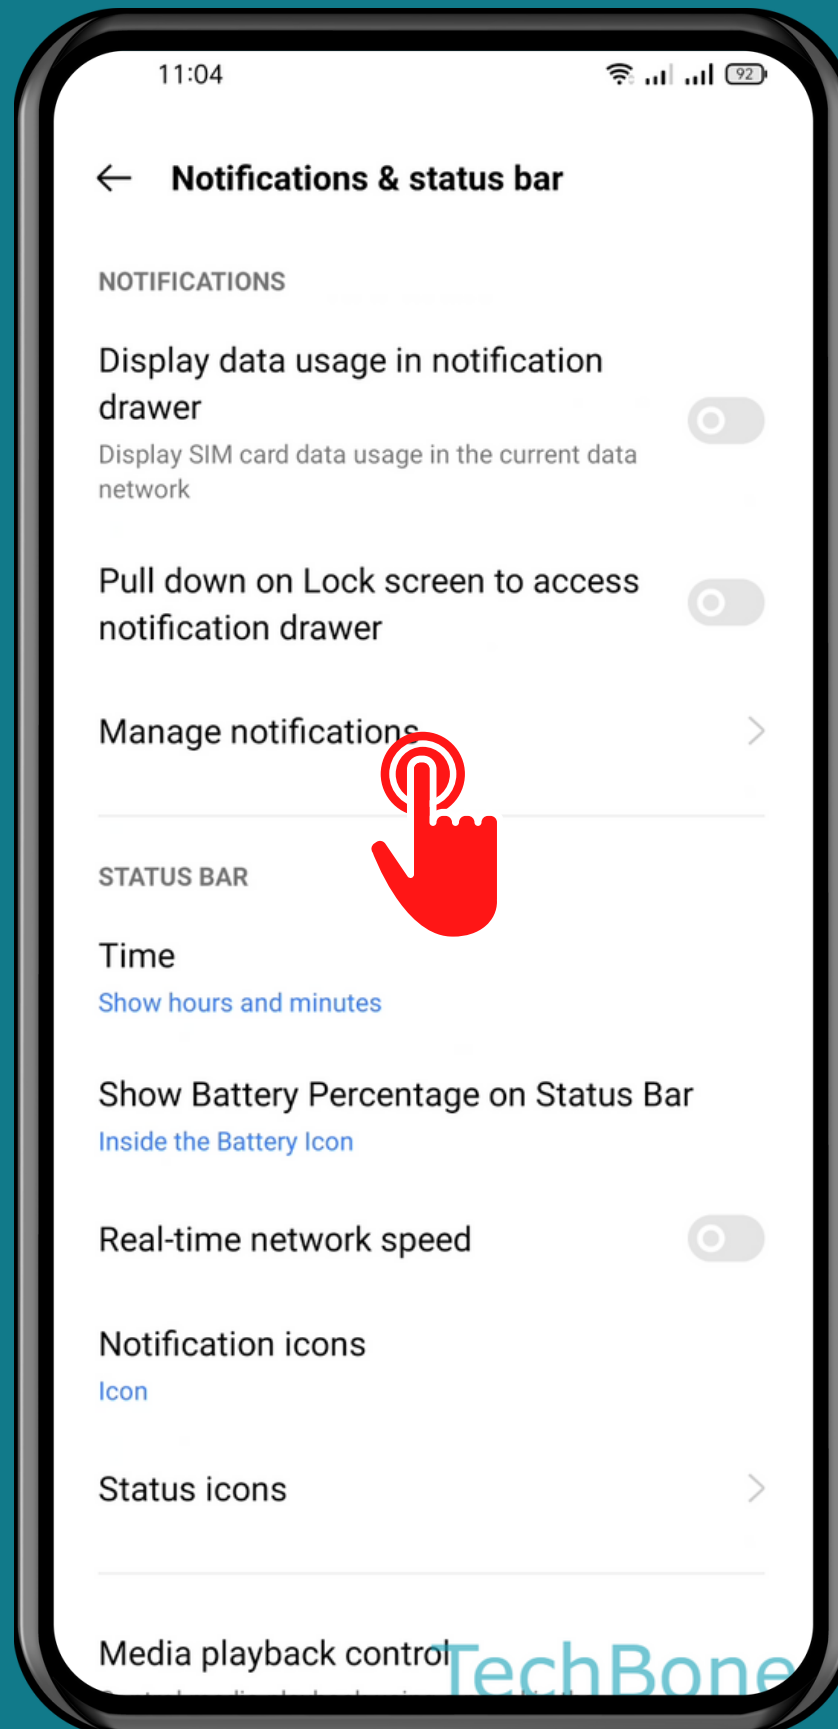

REALME

Android 11 - realme UI 2

HOW TO TURN ON/OFF NOTIFICATION BADGES

Tap on
Settings

Tap on Notifications & status bar

Tap on Manage notifications

Tap on
Badge

Choose an Option