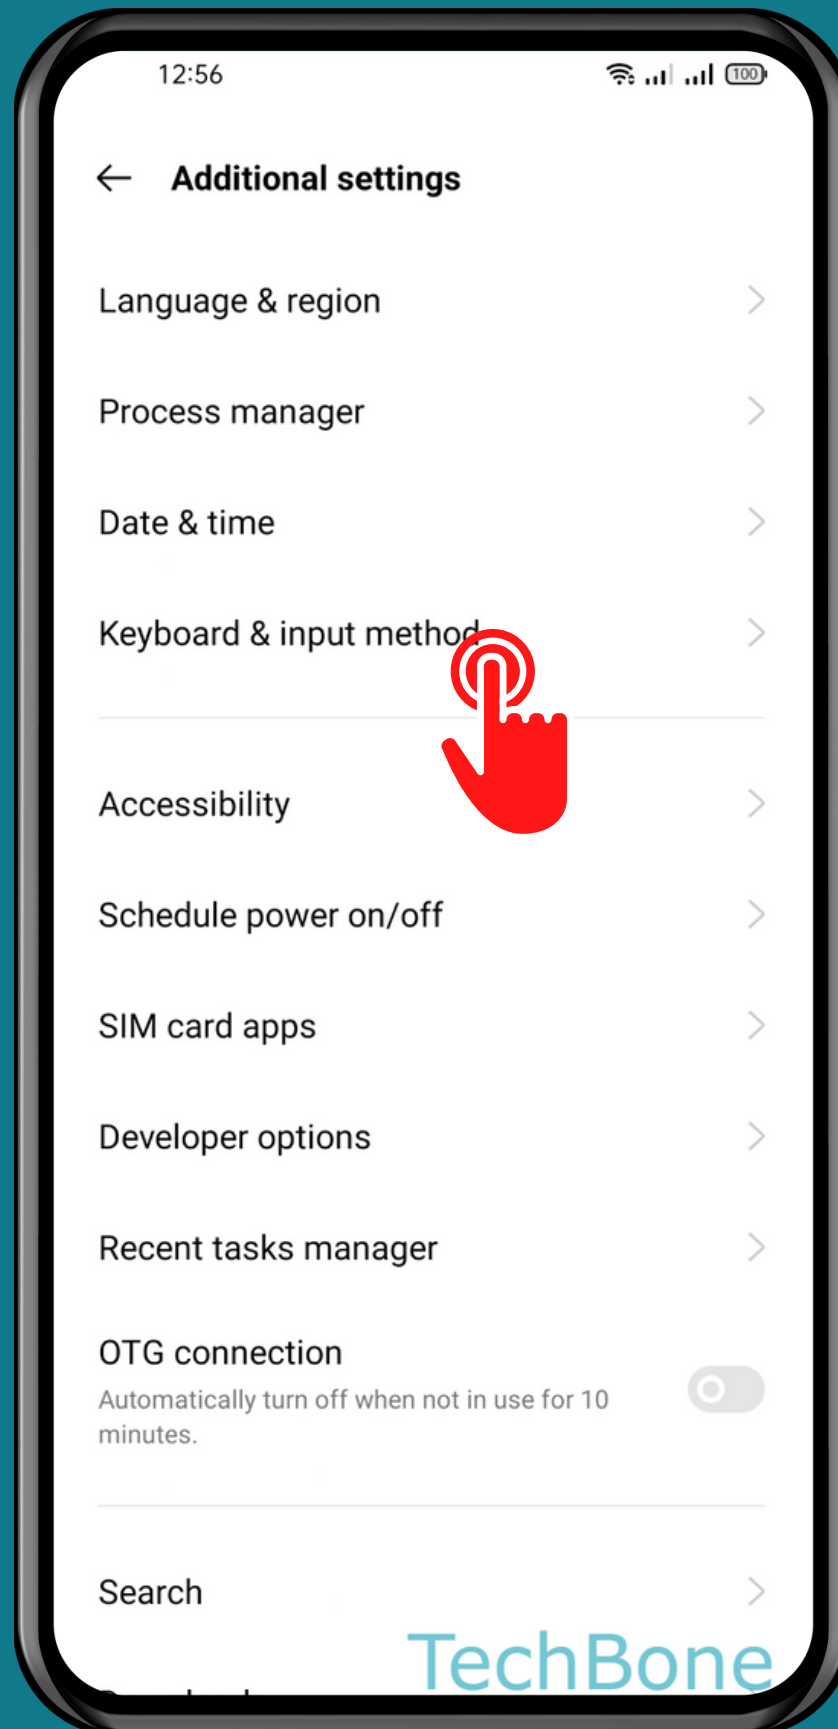

REALME

Android 11 - realme UI 2

HOW TO TURN ON/OFF NUMBER ROW

Tap on
Settings

Tap on Additional settings

Tap on Keyboard & input method

Tap on
Gboard

Tap on Preferences

Turn On/Off Number row

Done!