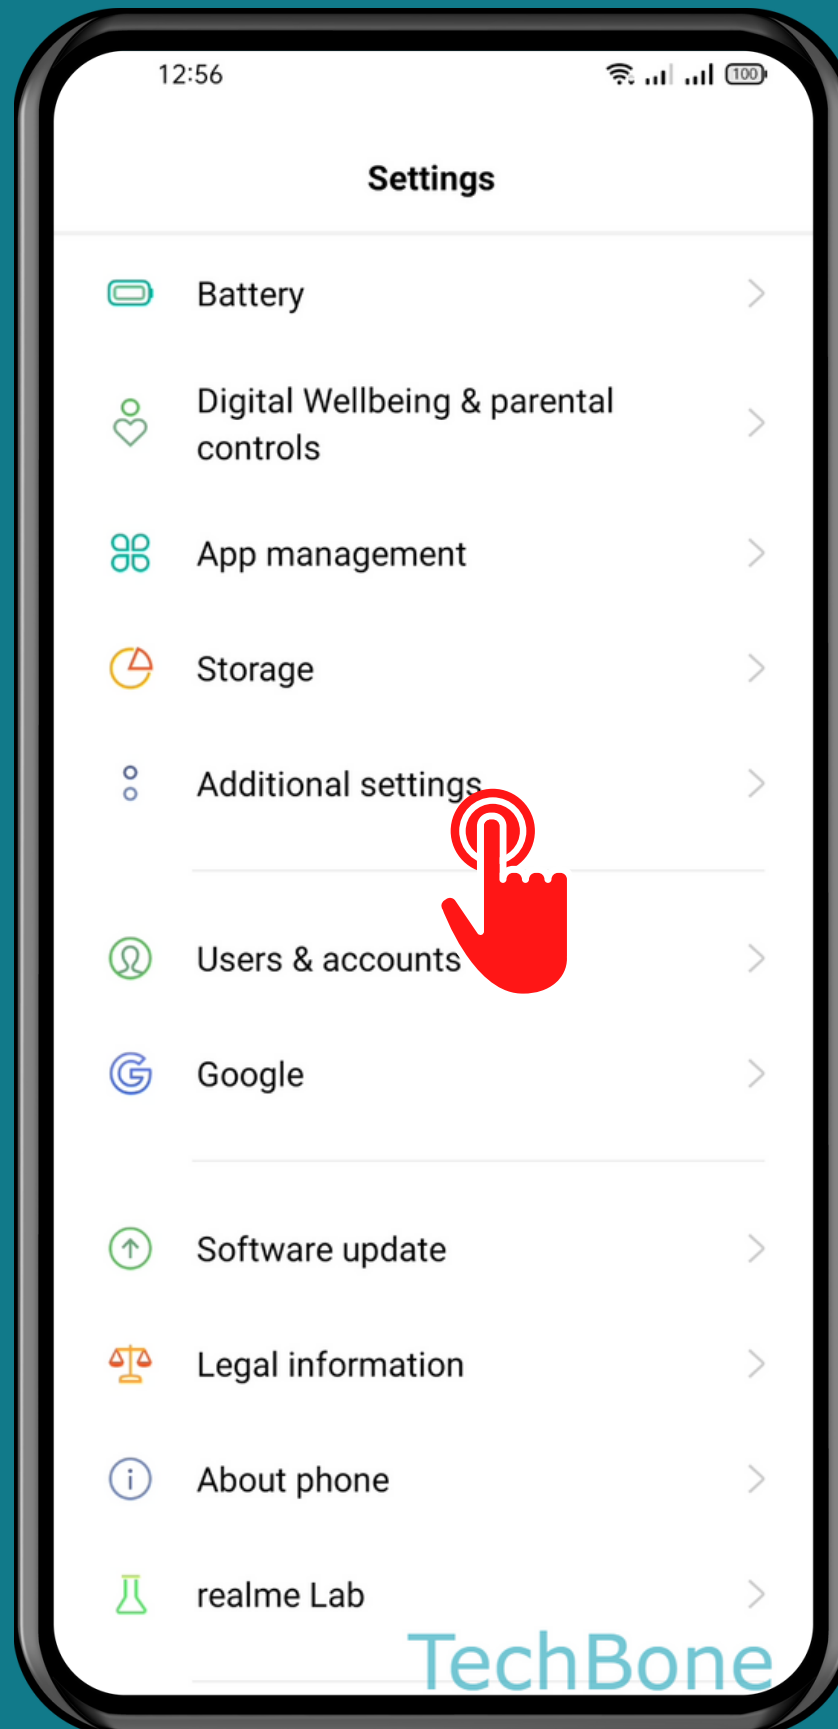

REALME

Android 11 - realme UI 2

HOW TO TURN ON/OFF NUMBER ROW

Tap on
Settings

Tap on Additional settings

Tap on Keyboard & input method

Tap on
Gboard

Tap on Preferences

Turn On/Off Number row

Done!