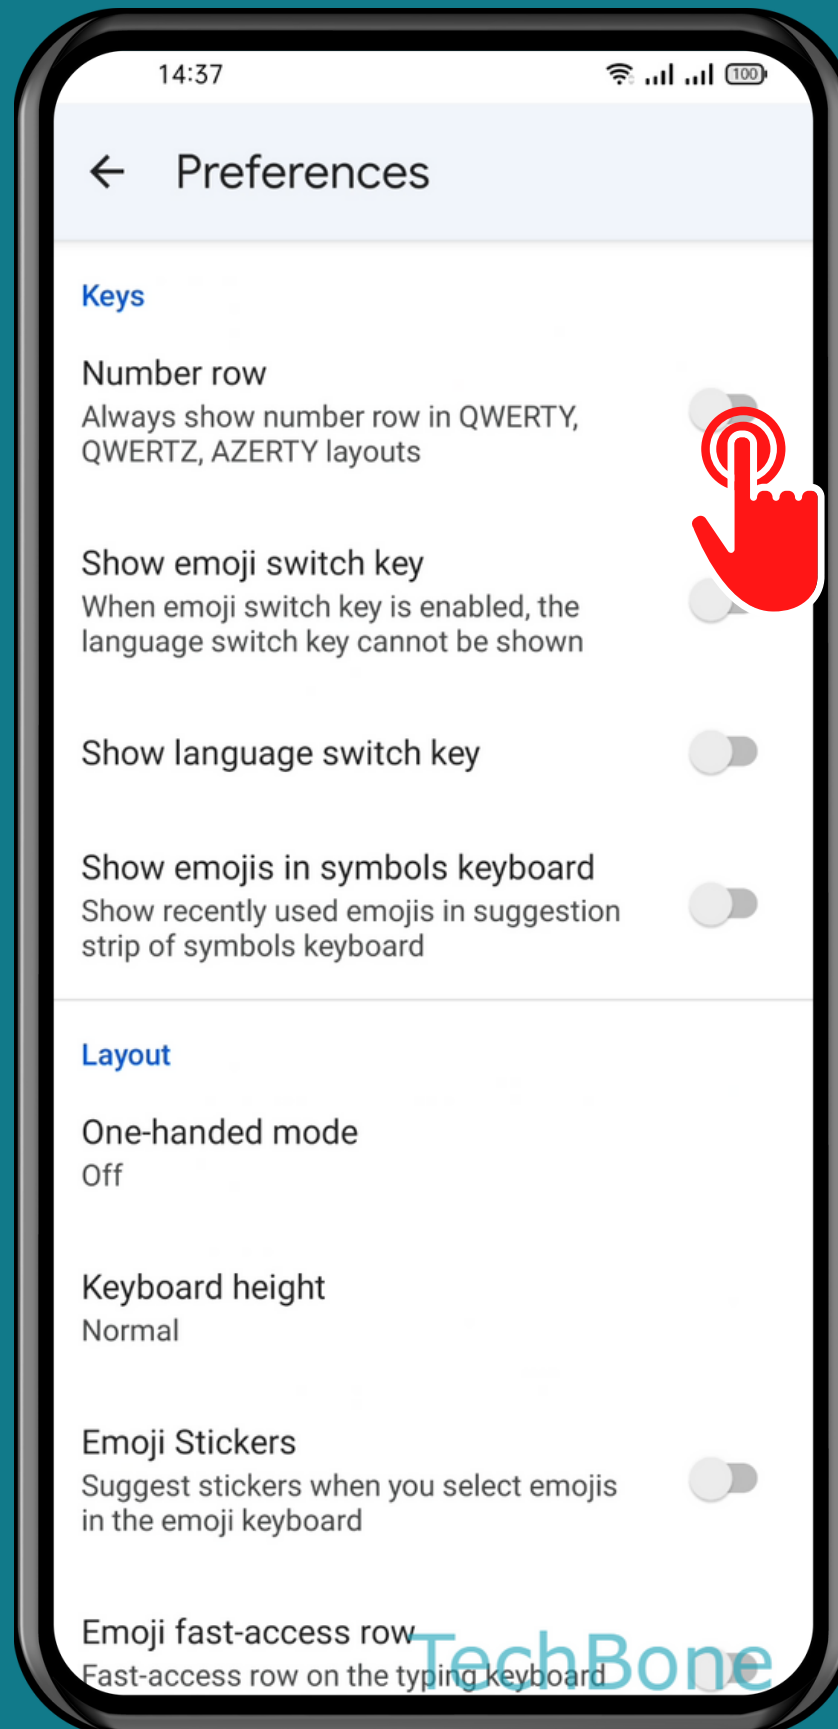

REALME

Android 11 - realme UI 2

HOW TO TURN ON/OFF NUMBER ROW

Tap on
Settings

Tap on Additional settings

Tap on Keyboard & input method

Tap on
Gboard

Tap on Preferences

Turn On/Off Number row

Done!