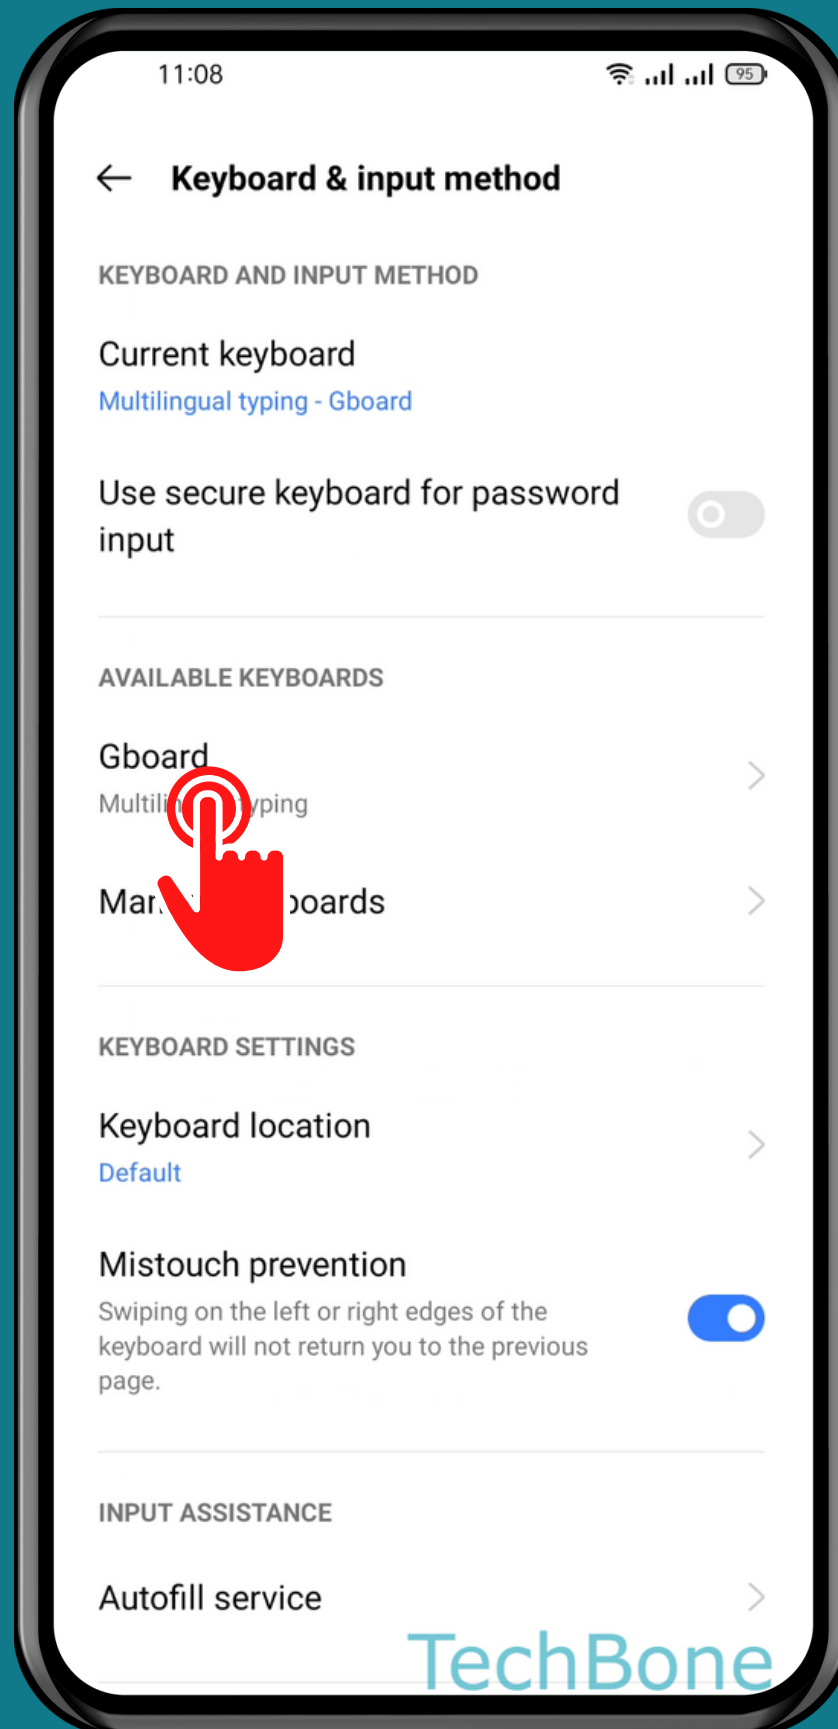

REALME

Android 11 - realme UI 2

HOW TO TURN ON/OFF NUMBER ROW

Tap on
Settings

Tap on Additional settings

Tap on Keyboard & input method

Tap on
Gboard

Tap on Preferences

Turn On/Off Number row

Done!