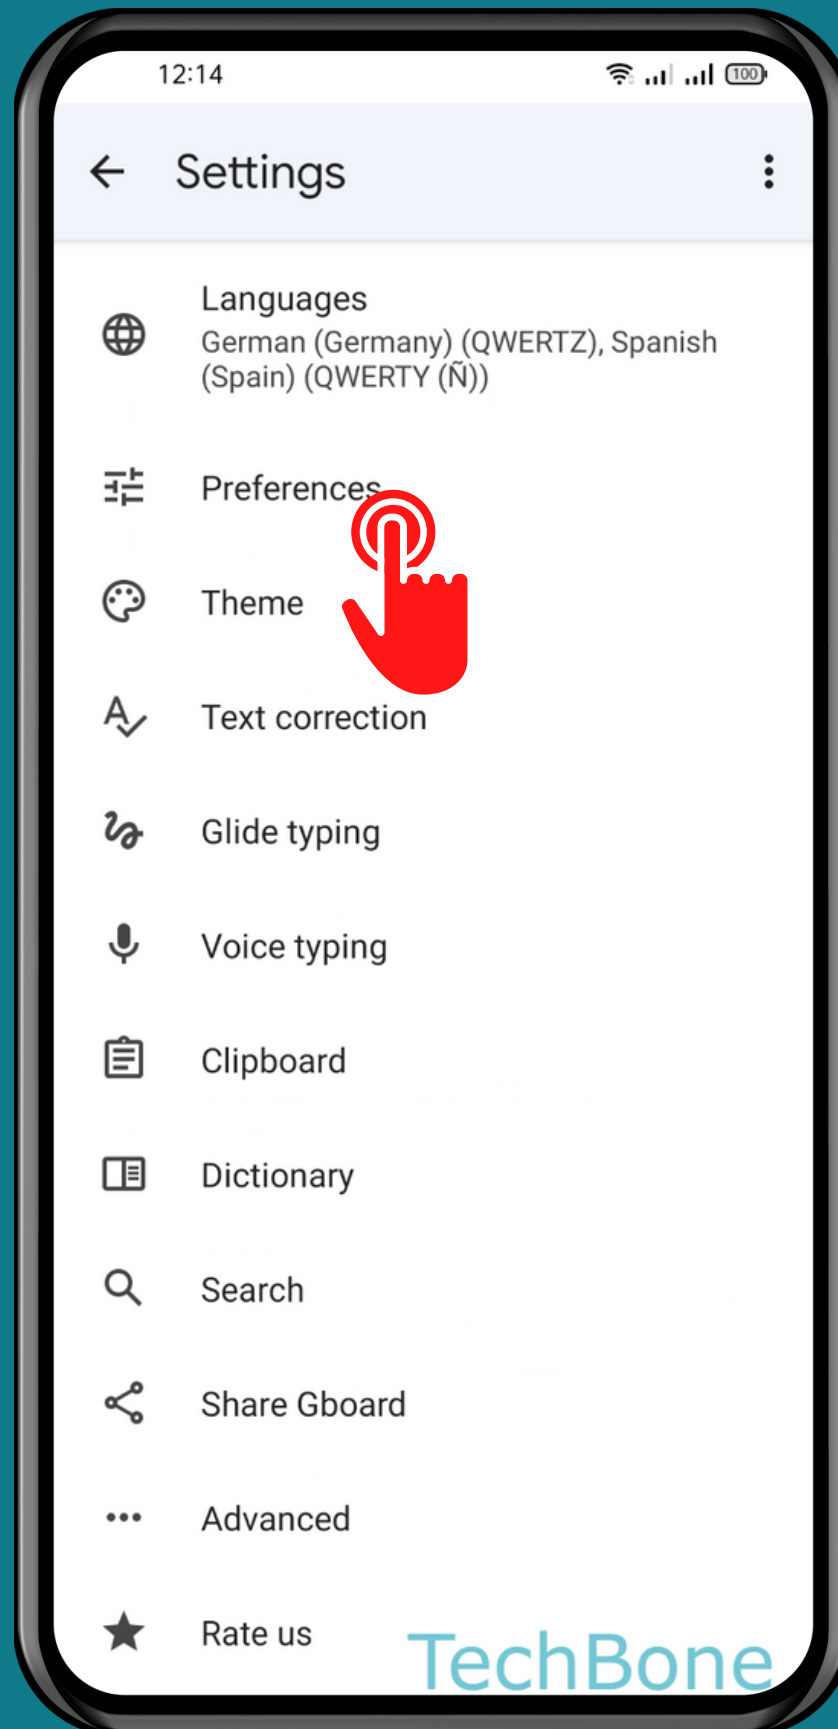

REALME

Android 11 - realme UI 2

HOW TO TURN ON/OFF NUMBER ROW

Tap on
Settings

Tap on Additional settings

Tap on Keyboard & input method

Tap on
Gboard

Tap on Preferences

Turn On/Off Number row

Done!