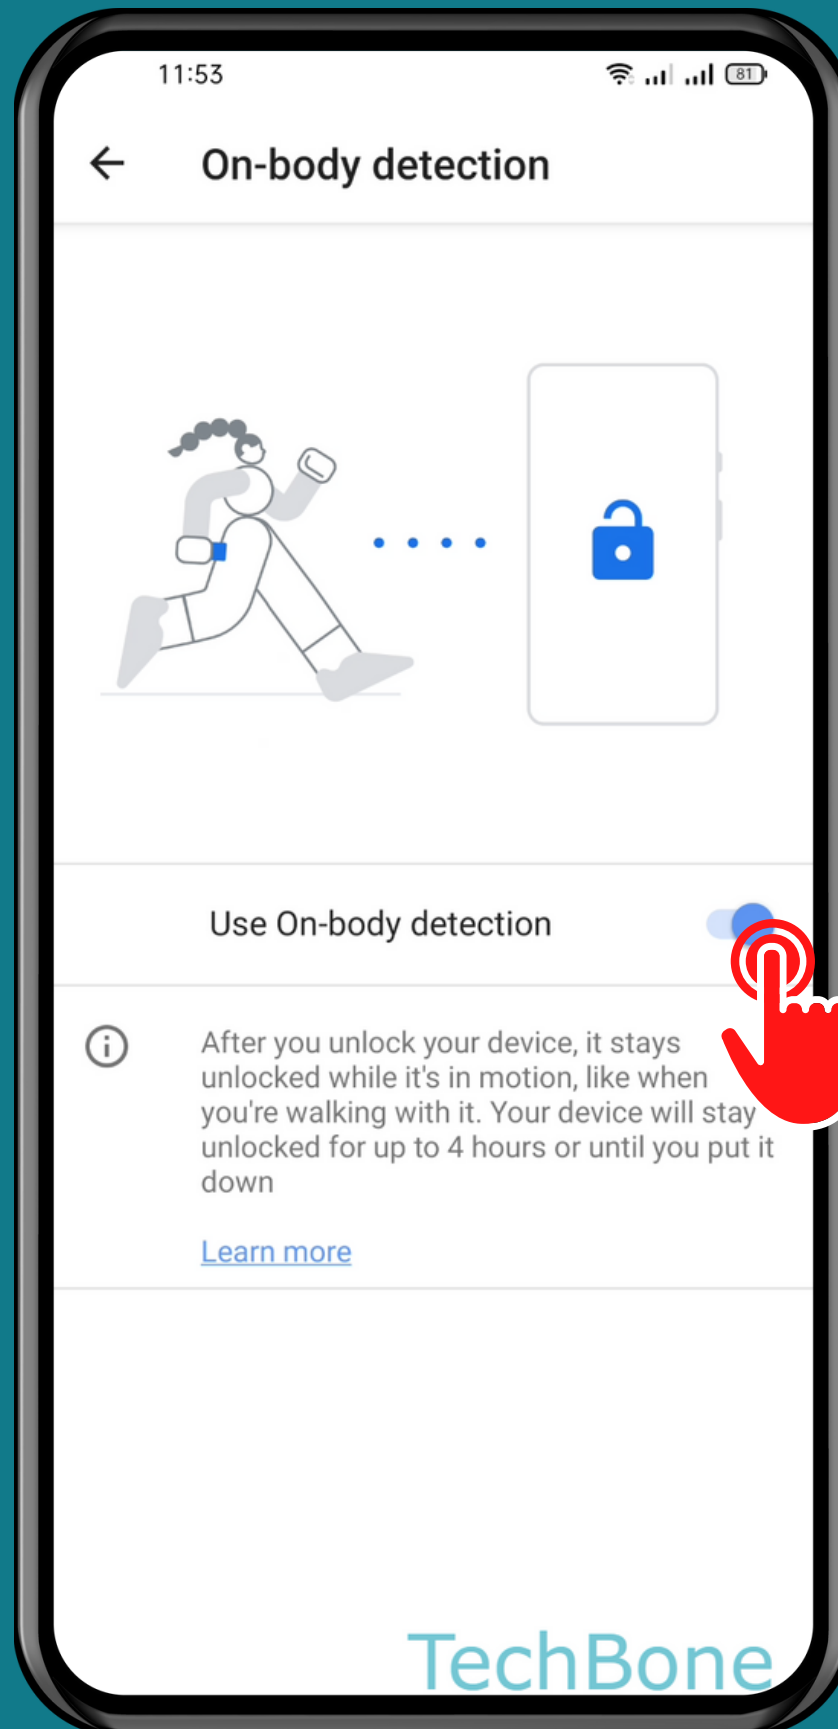

# HOW TO TURN ON/OFF ON-BODY DETECTION (SMART LOCK)

Tap on  
Settings

# Tap on Security

Tap on  
Smart Lock

# Tap on On-body detection