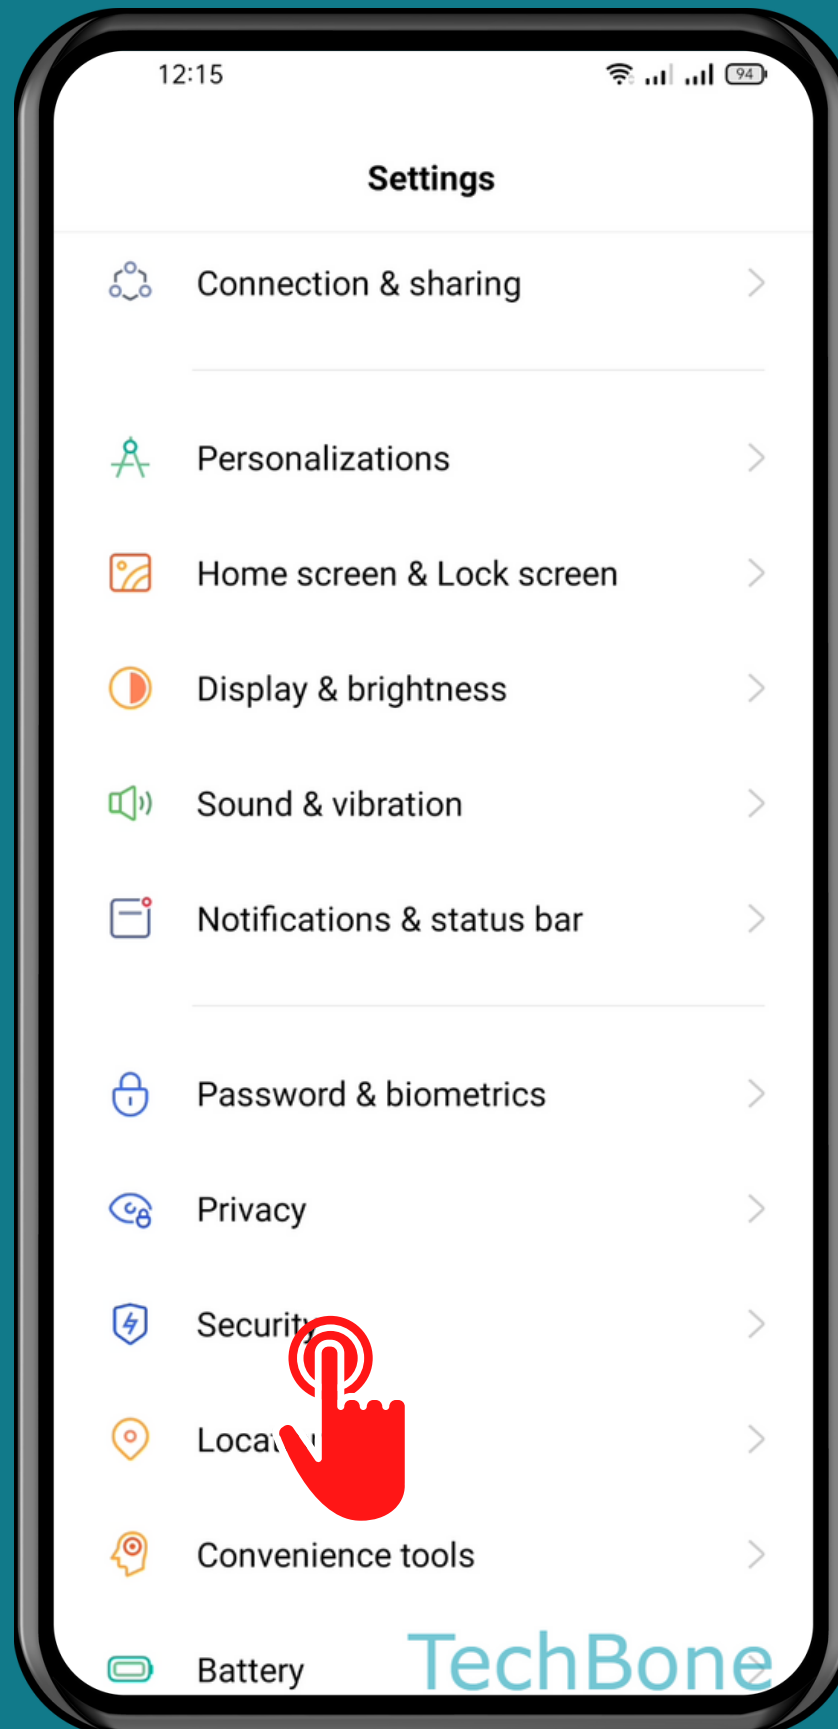

REALME

Android 11 - realme UI 2

# HOW TO TURN ON/OFF ON-BODY DETECTION (SMART LOCK)

Tap on  
Settings

# Tap on Security

Tap on  
Smart Lock

# Tap on On-body detection