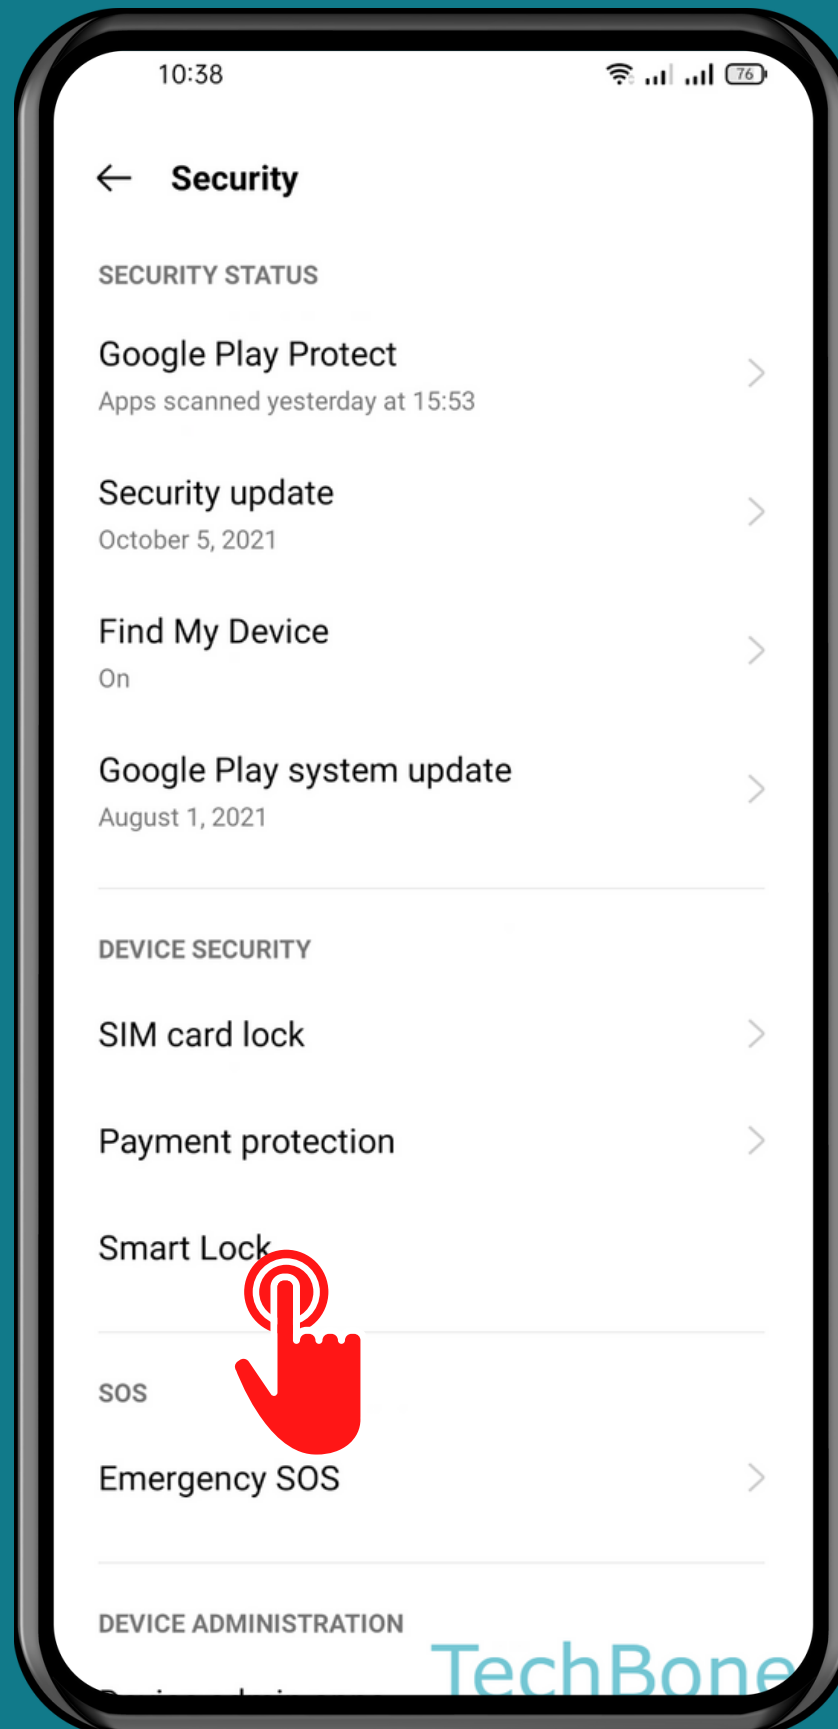

REALME

Android 11 - realme UI 2

# HOW TO TURN ON/OFF ON-BODY DETECTION (SMART LOCK)

Tap on  
Settings

# Tap on Security

Tap on  
Smart Lock

# Tap on On-body detection