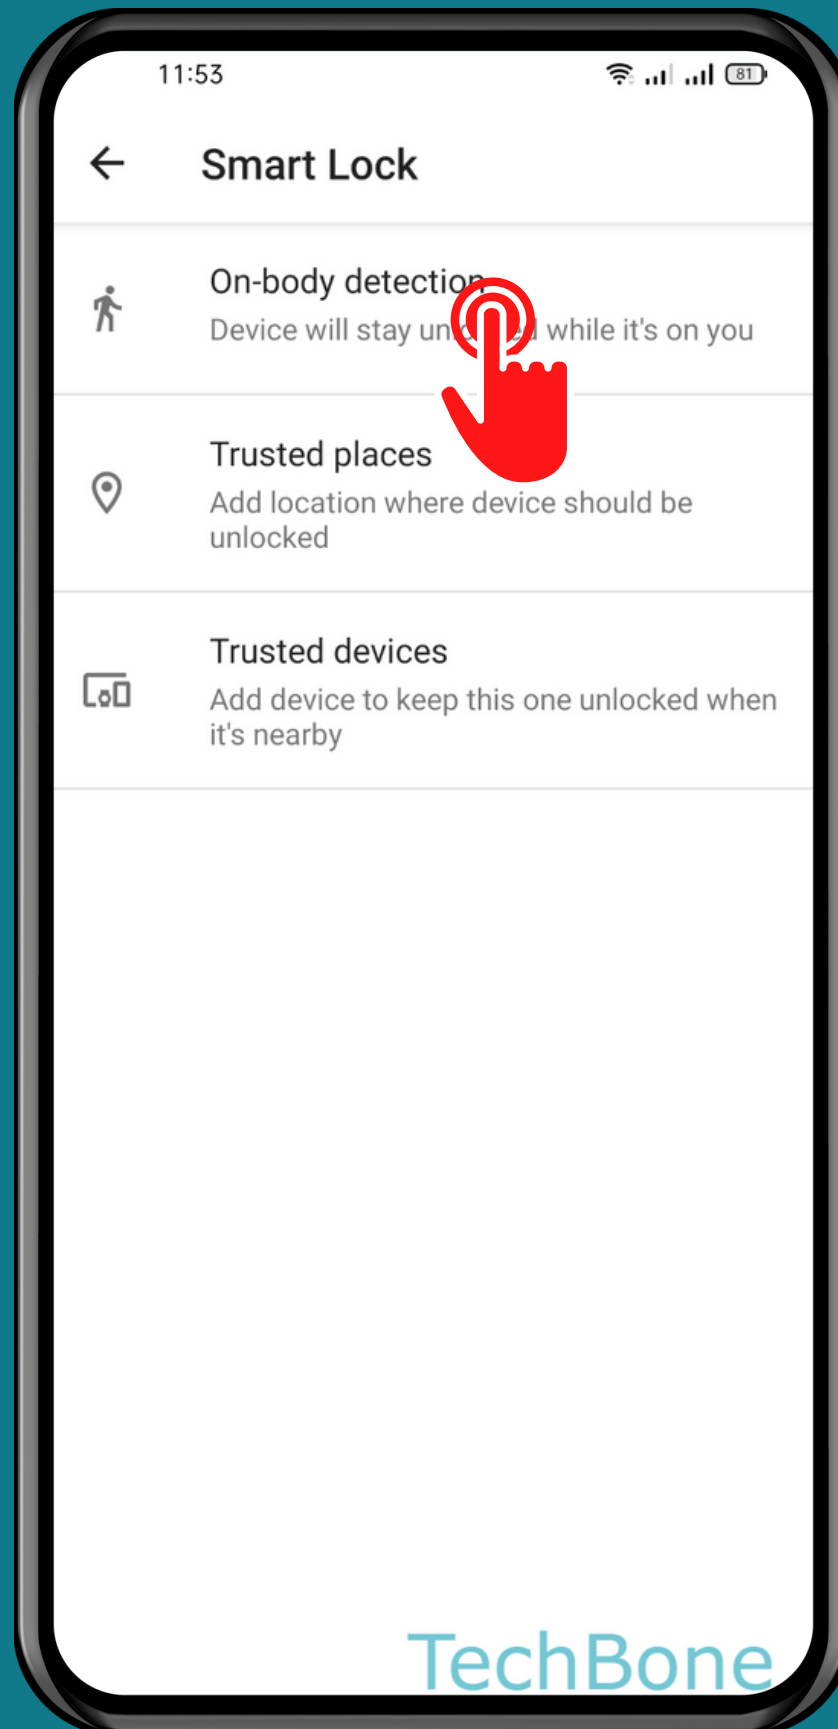

# HOW TO TURN ON/OFF ON-BODY DETECTION (SMART LOCK)

Tap on  
Settings

# Tap on Security

Tap on  
Smart Lock

# Tap on On-body detection