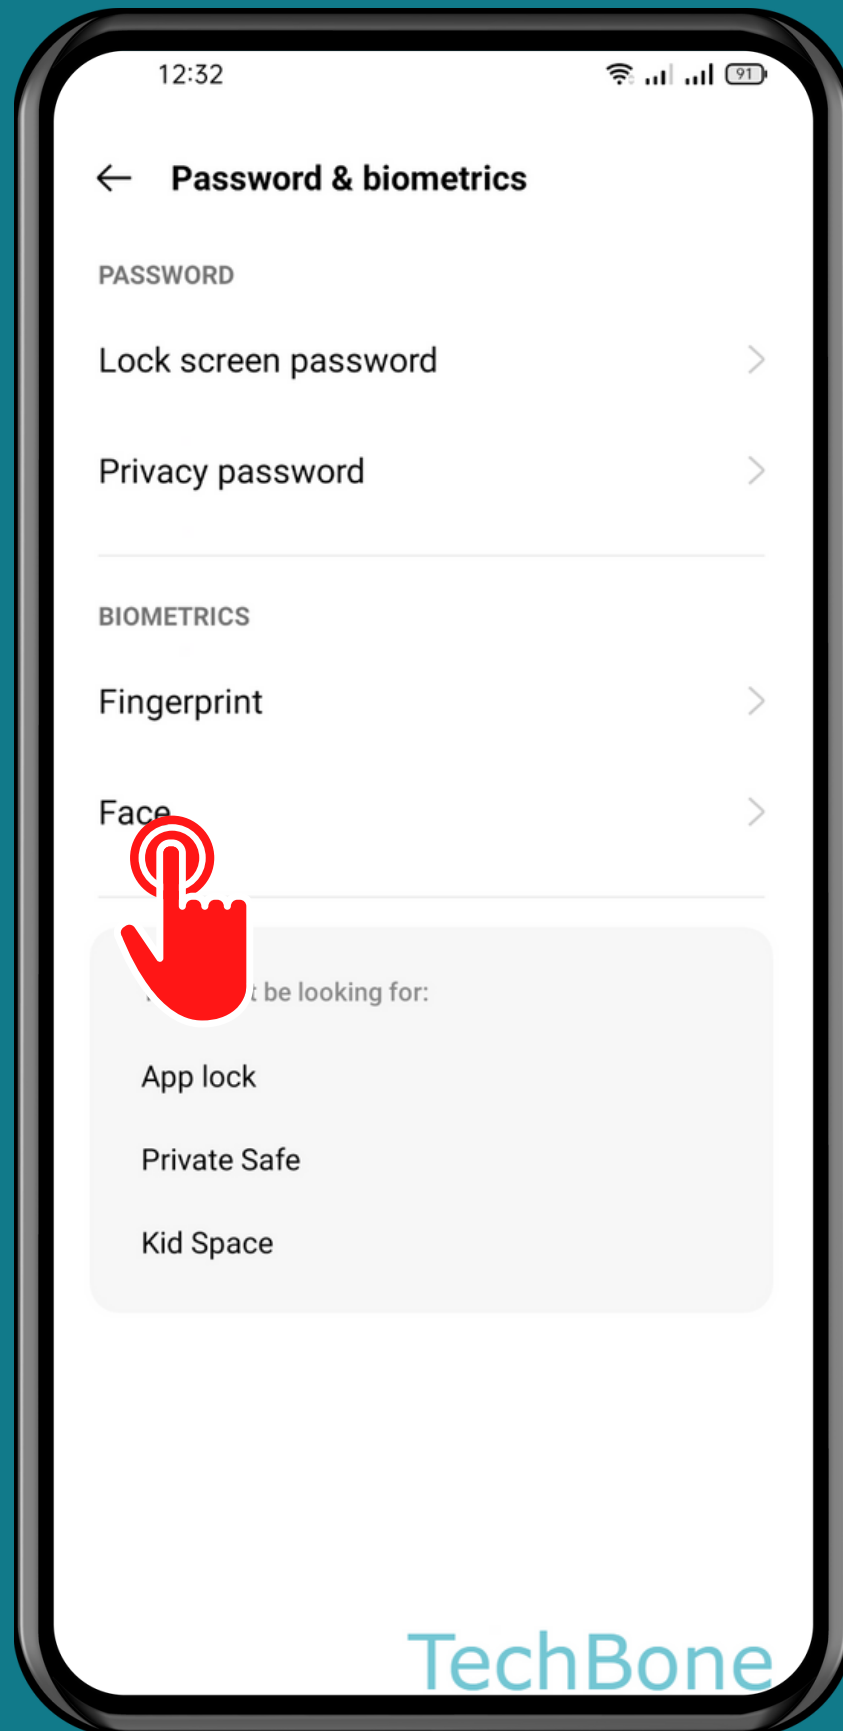

REALME

Android 11 - realme UI 2

OPEN EYES REQUIREMENT FOR FACE RECOGNITION

Tap on
Settings

Tap on Password & biometrics

Tap on
Face

Turn On/Off Unlock only when eyes are open

Done!