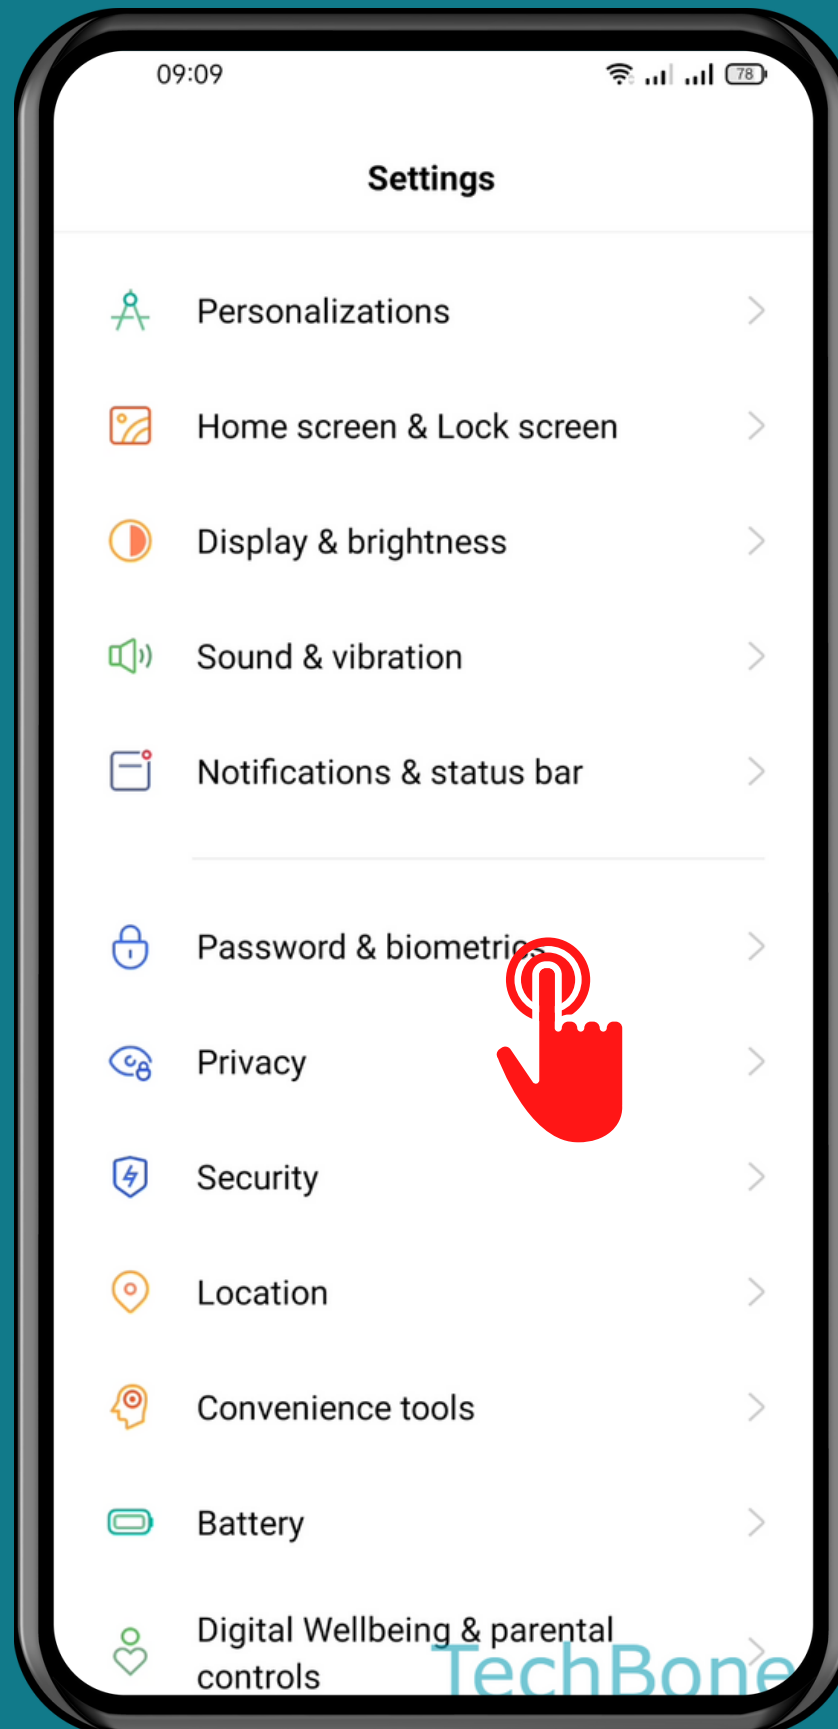

REALME

Android 11 - realme UI 2

OPEN EYES REQUIREMENT FOR FACE RECOGNITION

Tap on
Settings

Tap on Password & biometrics

Tap on
Face

Turn On/Off Unlock only when eyes are open

Done!