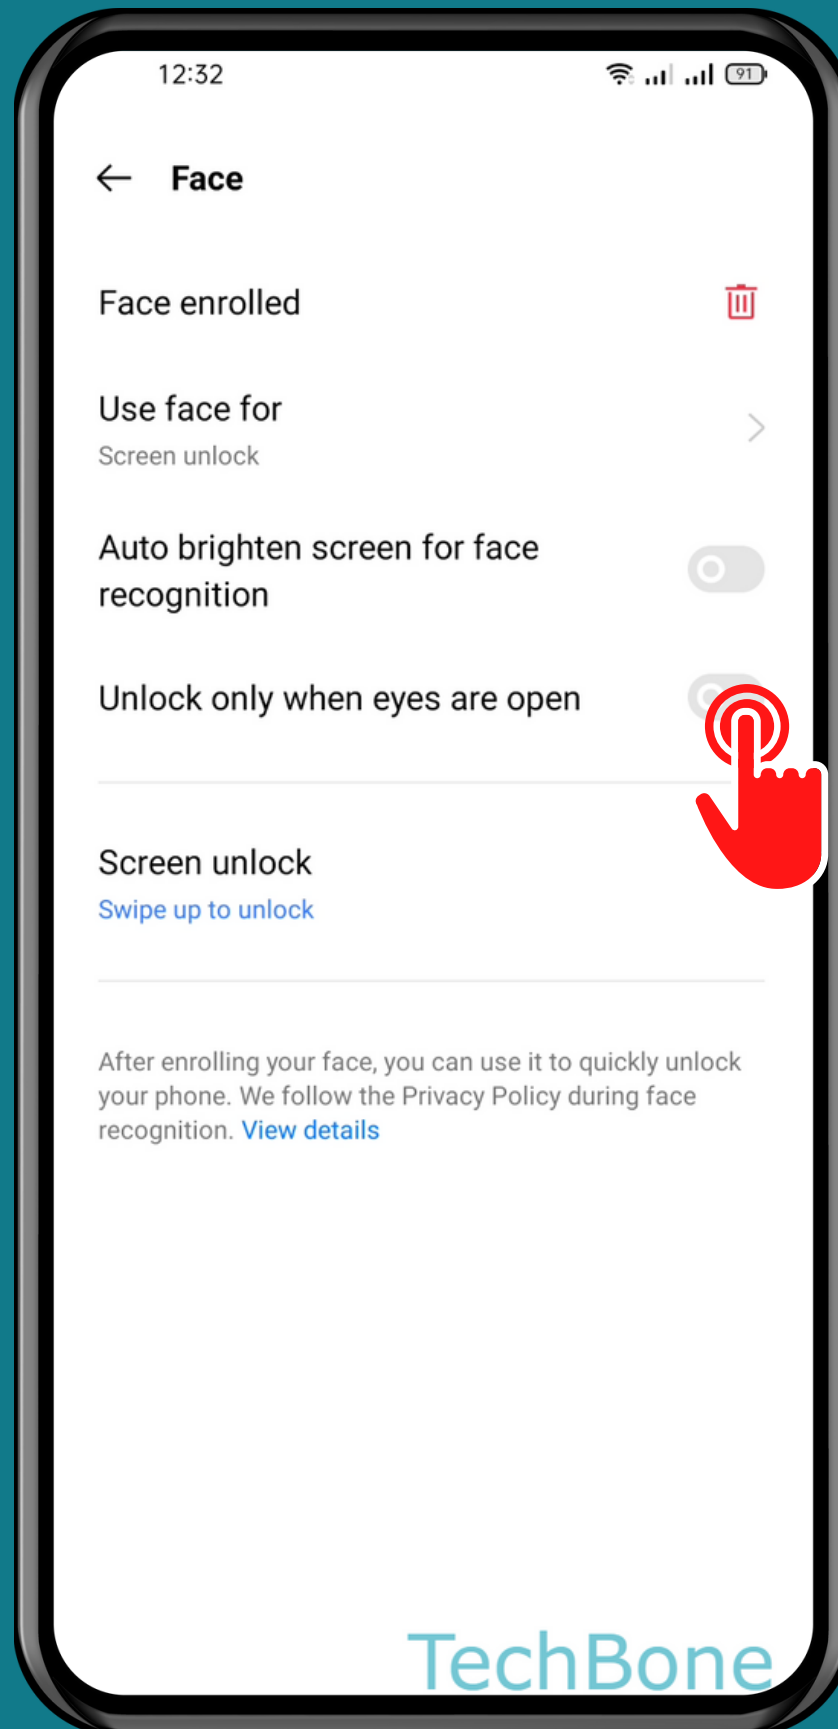

REALME

Android 11 - realme UI 2

OPEN EYES REQUIREMENT FOR FACE RECOGNITION

Tap on
Settings

Tap on Password & biometrics

Tap on
Face

Turn On/Off Unlock only when eyes are open

Done!