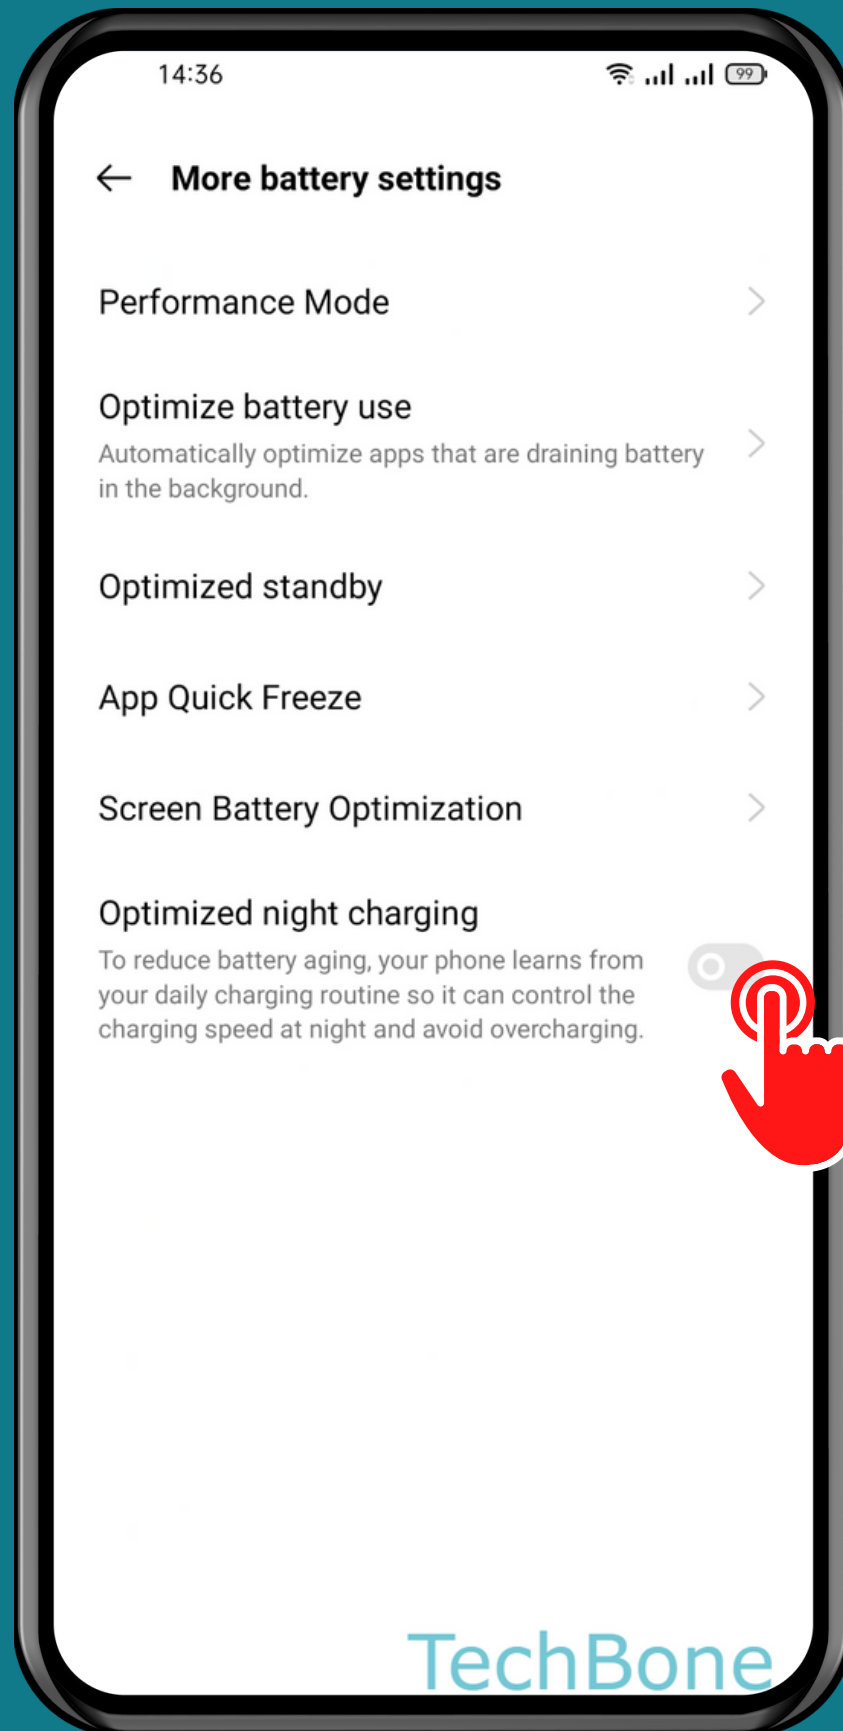

REALME

Android 11 - realme UI 2

HOW TO TURN ON/OFF OPTIMIZED NIGHT CHARGING

Tap on
Settings

Tap on Battery

Tap on
More battery settings

Turn On/Off Optimized night charging

Done!