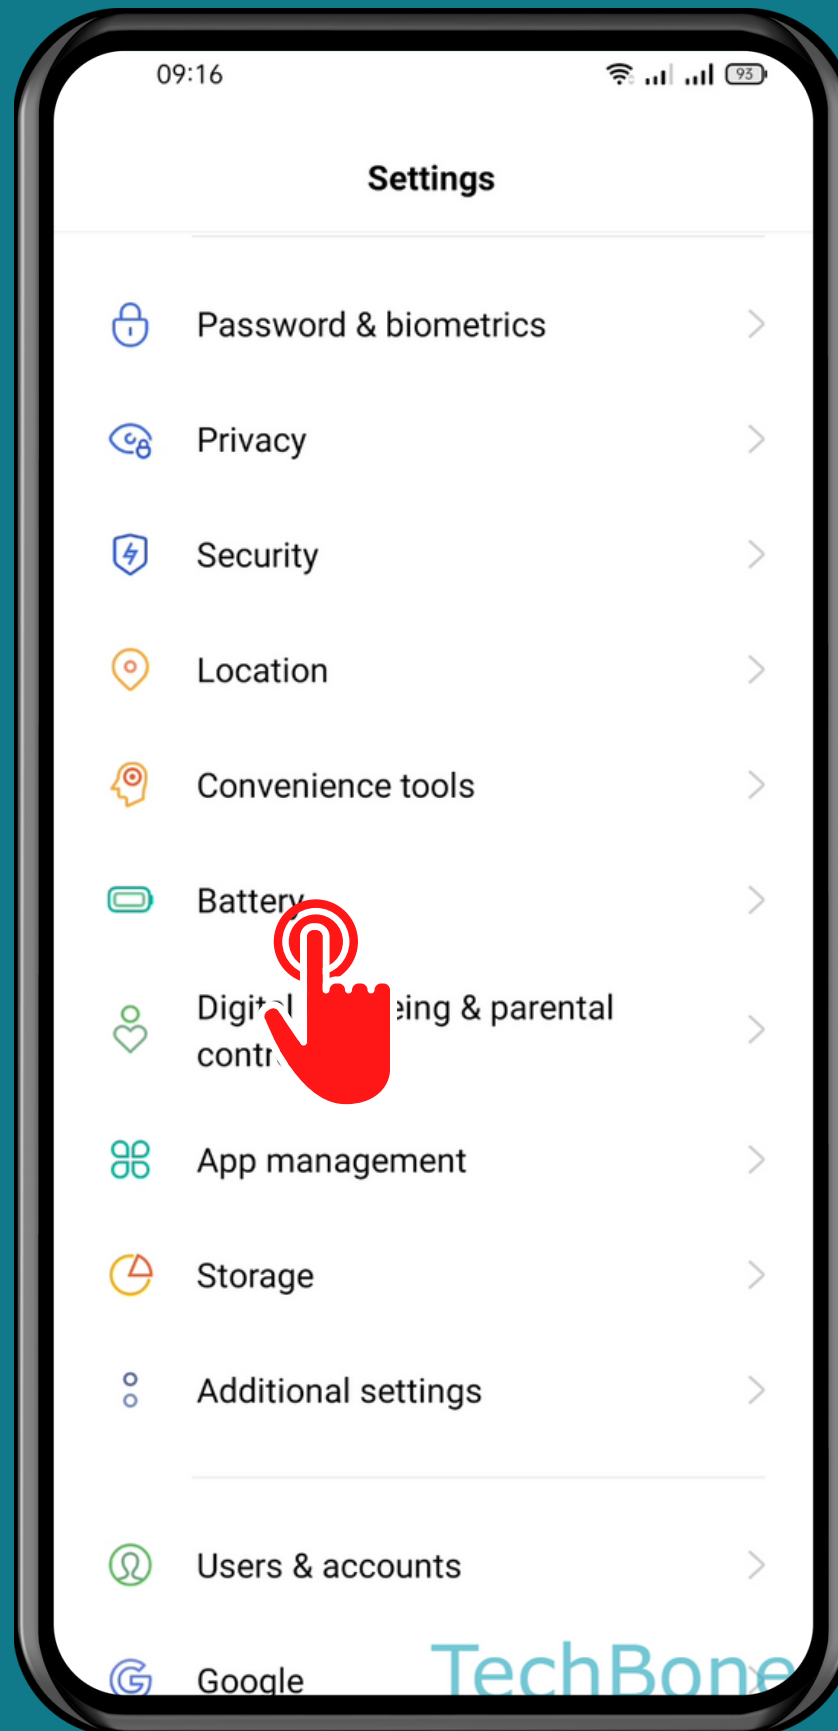

REALME

Android 11 - realme UI 2

HOW TO TURN ON/OFF OPTIMIZED NIGHT CHARGING

Tap on
Settings

Tap on Battery

Tap on
More battery settings

Turn On/Off Optimized night charging

Done!