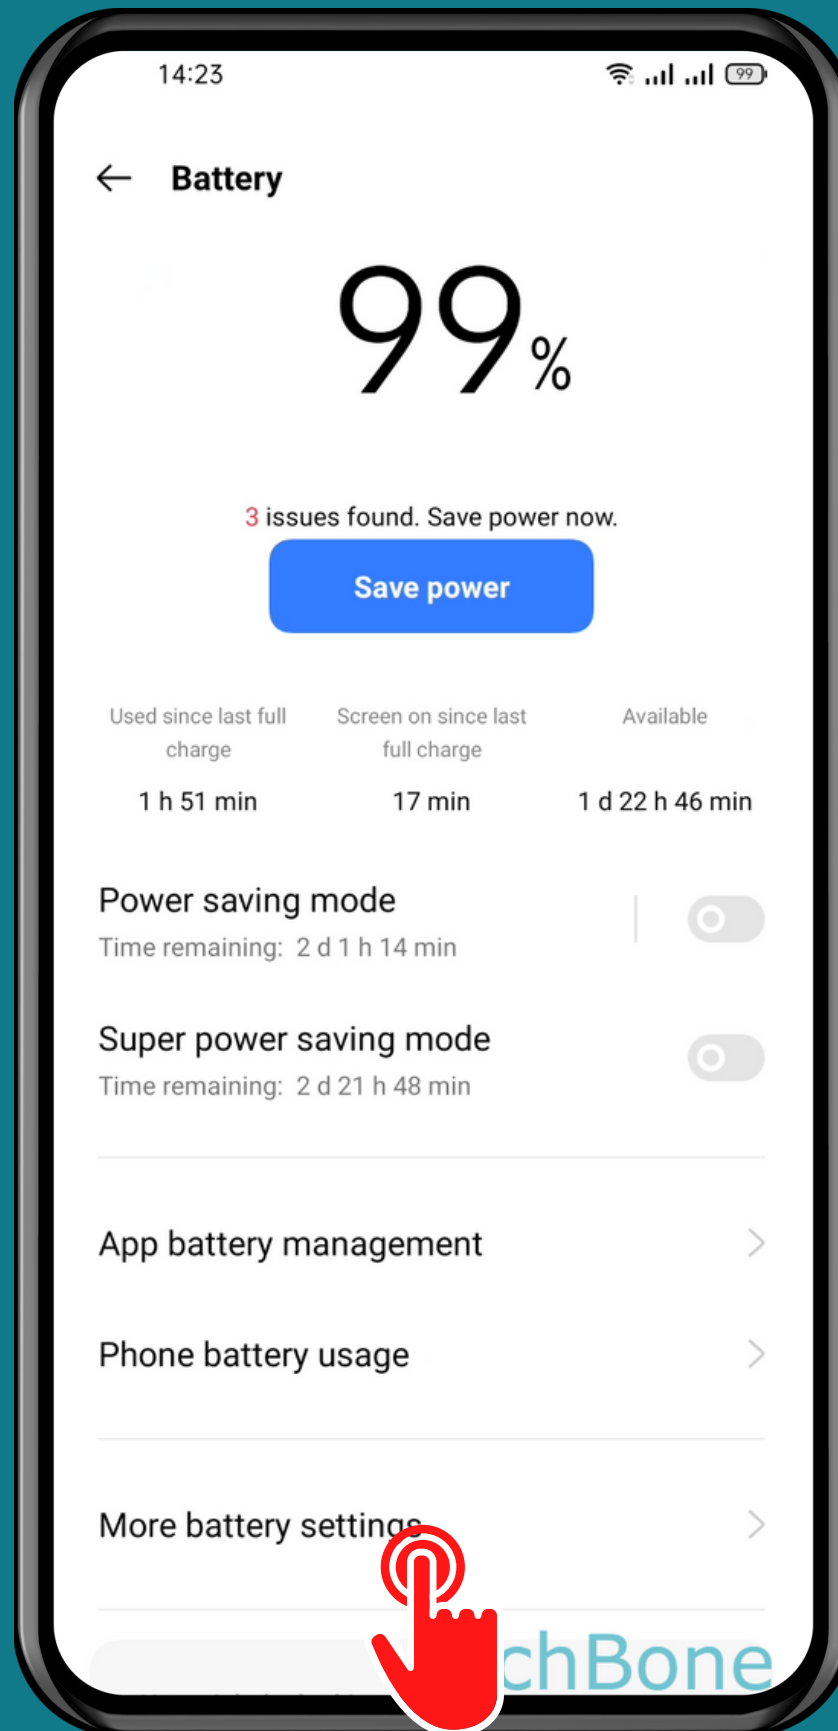

REALME

Android 11 - realme UI 2

HOW TO TURN ON/OFF OPTIMIZED NIGHT CHARGING

Tap on
Settings

Tap on Battery

Tap on
More battery settings

Turn On/Off Optimized night charging

Done!