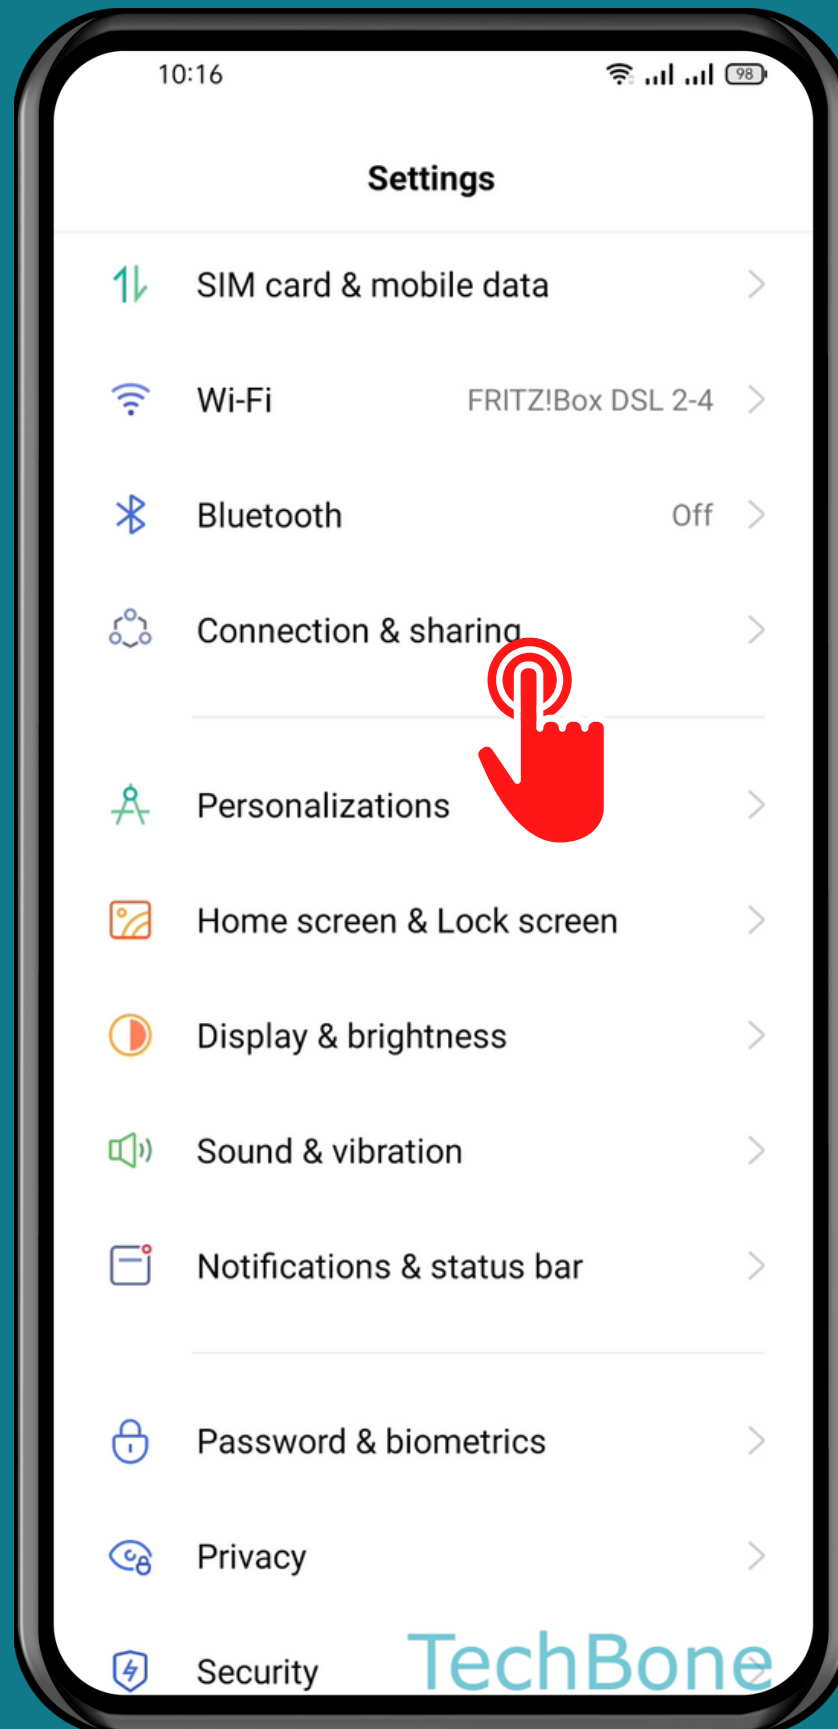

REALME

Android 11 - realme UI 2

HOW TO TURN ON/OFF PERSONAL HOTSPOT

Tap on
Settings

Tap on Connection & sharing

Tap on Personal hotspot

Turn On/Off Personal hotspot

Done!