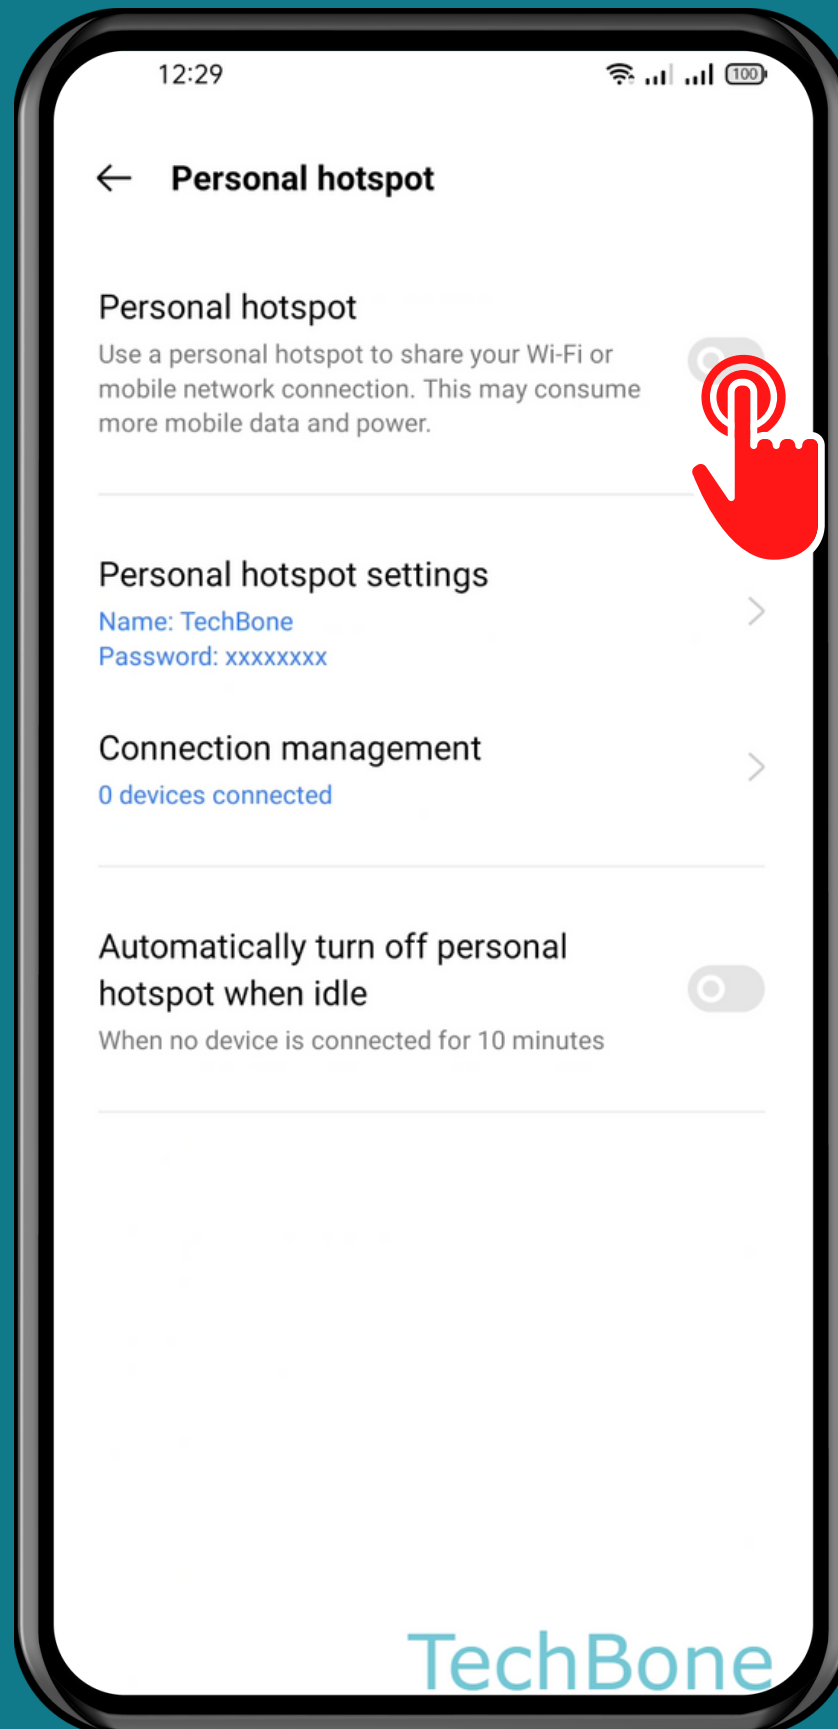

REALME

Android 11 - realme UI 2

HOW TO TURN ON/OFF PERSONAL HOTSPOT

Tap on
Settings

Tap on Connection & sharing

Tap on Personal hotspot

Turn On/Off Personal hotspot

Done!