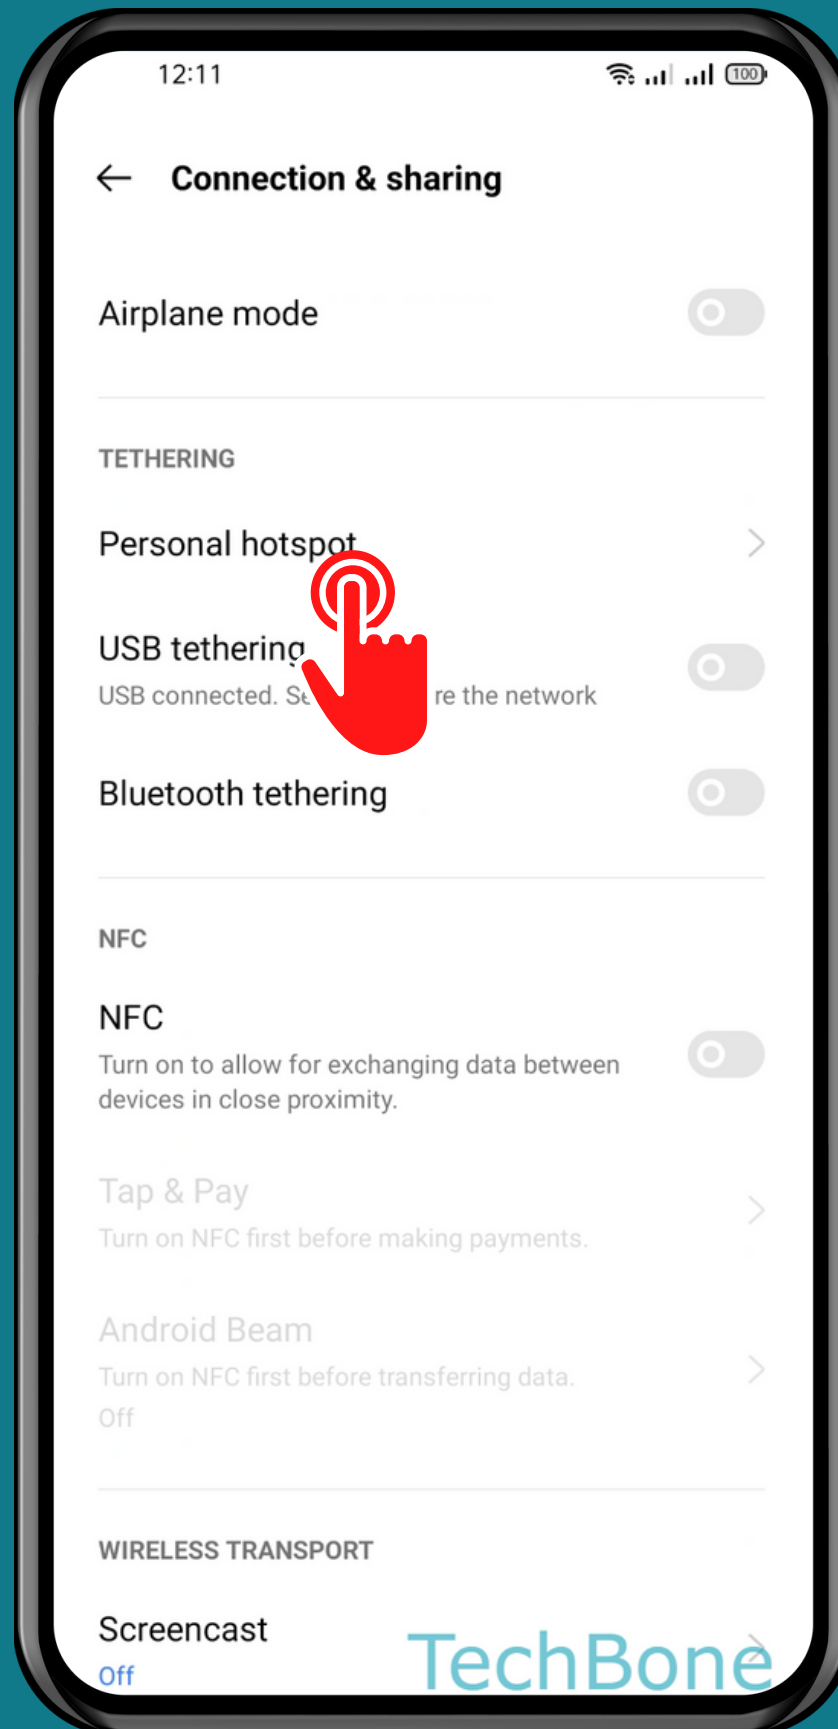

REALME

Android 11 - realme UI 2

HOW TO TURN ON/OFF PERSONAL HOTSPOT

Tap on
Settings

Tap on Connection & sharing

Tap on Personal hotspot

Turn On/Off Personal hotspot

Done!