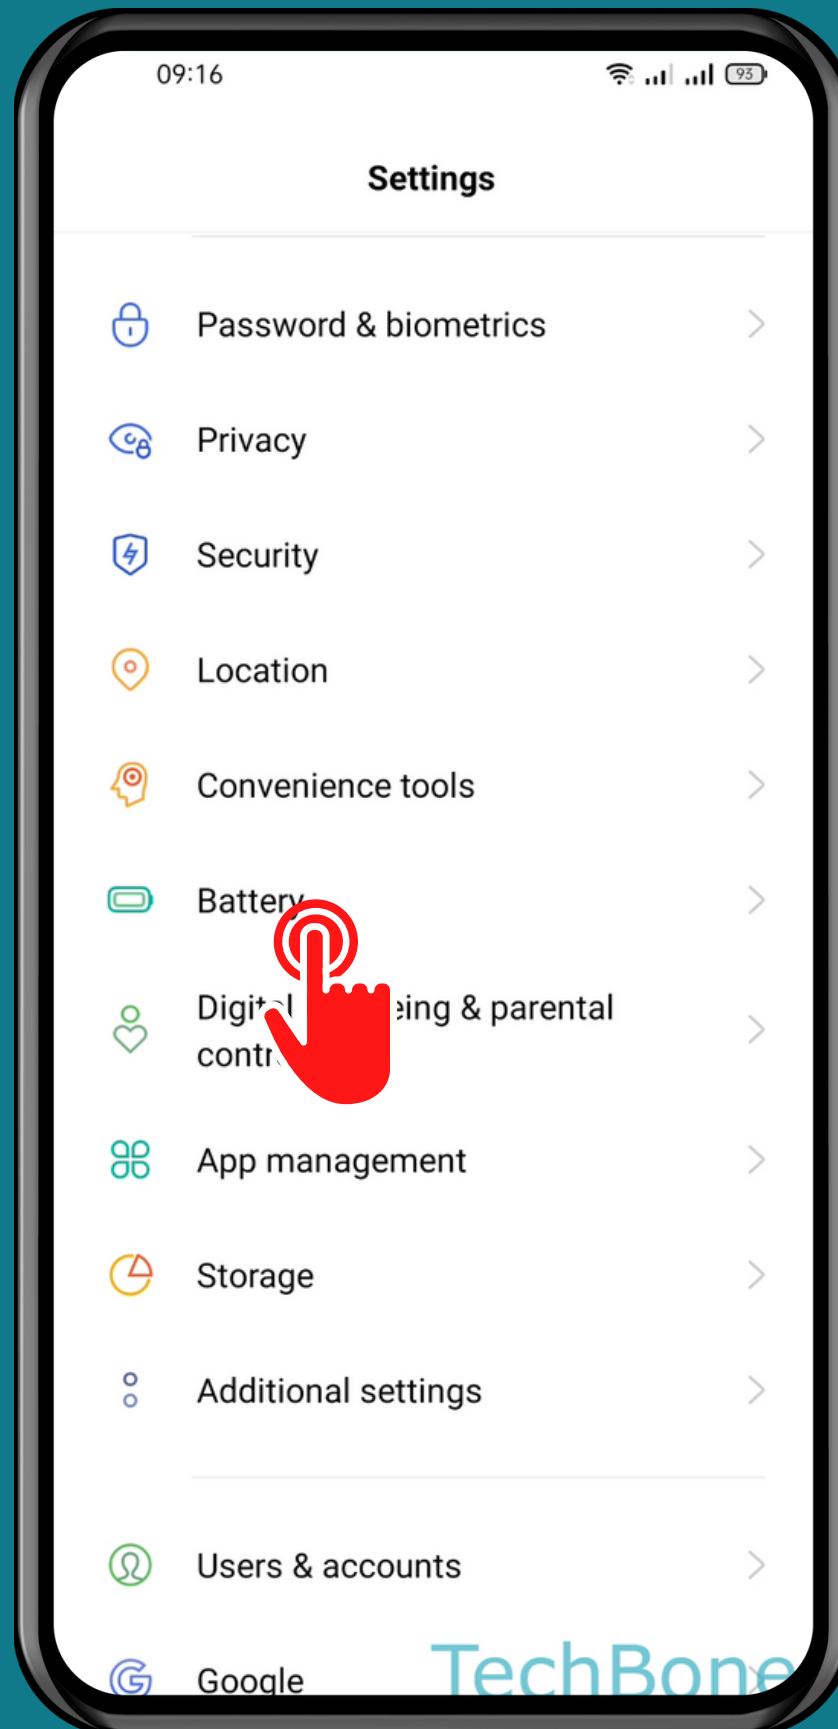

REALME

Android 11 - realme UI 2

# HOW TO TURN ON/OFF POWER SAVING MODE

Tap on  
Settings

# Tap on Battery