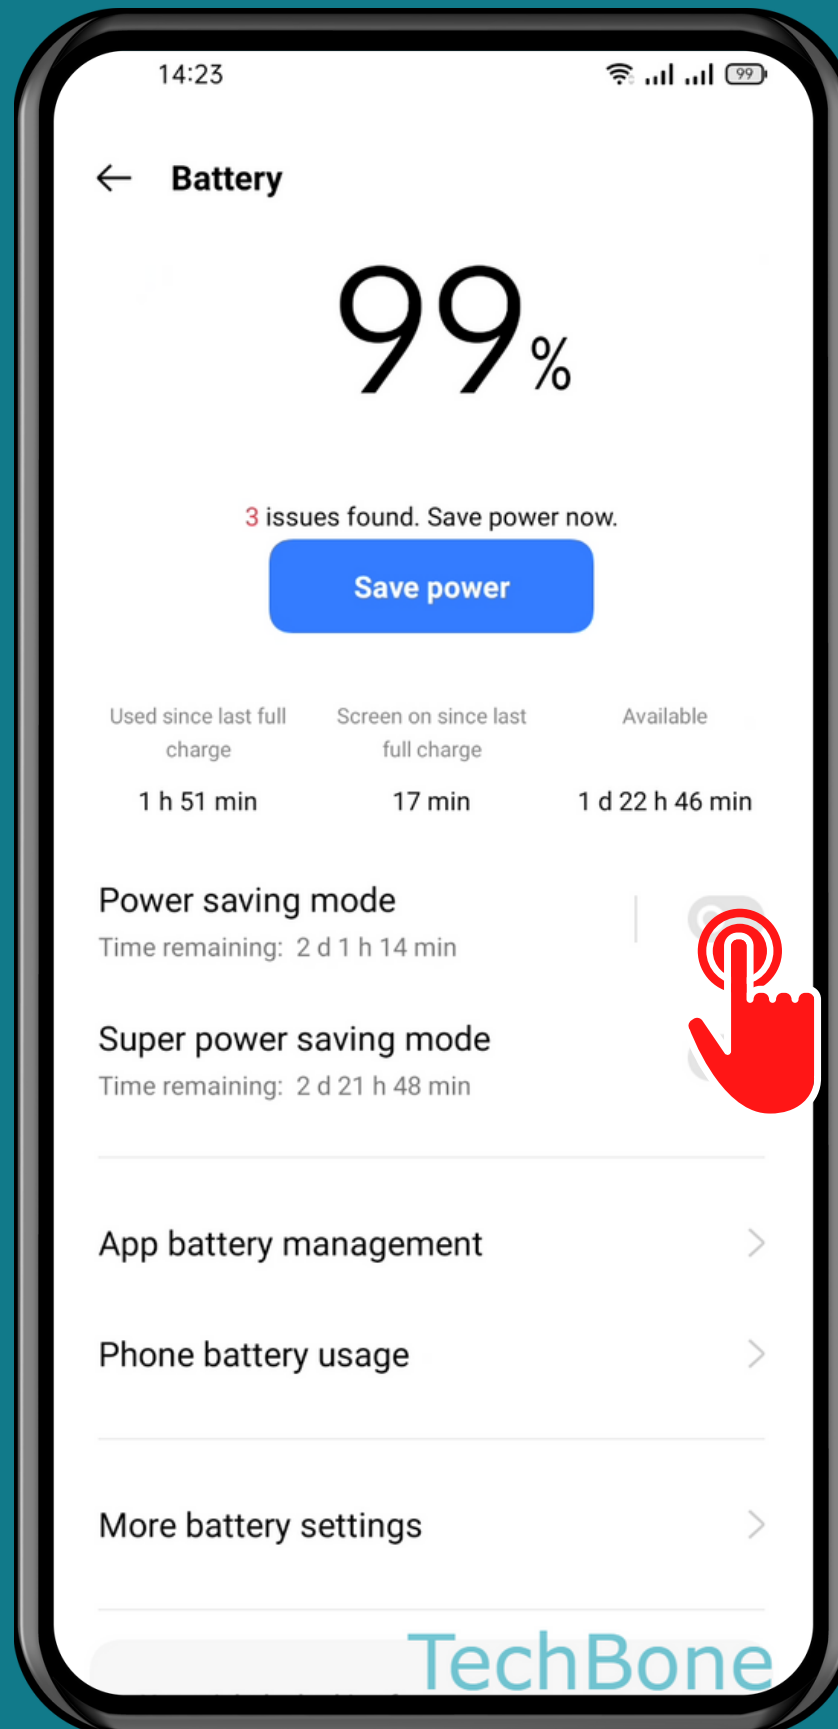

Turn On/Off Power saving mode