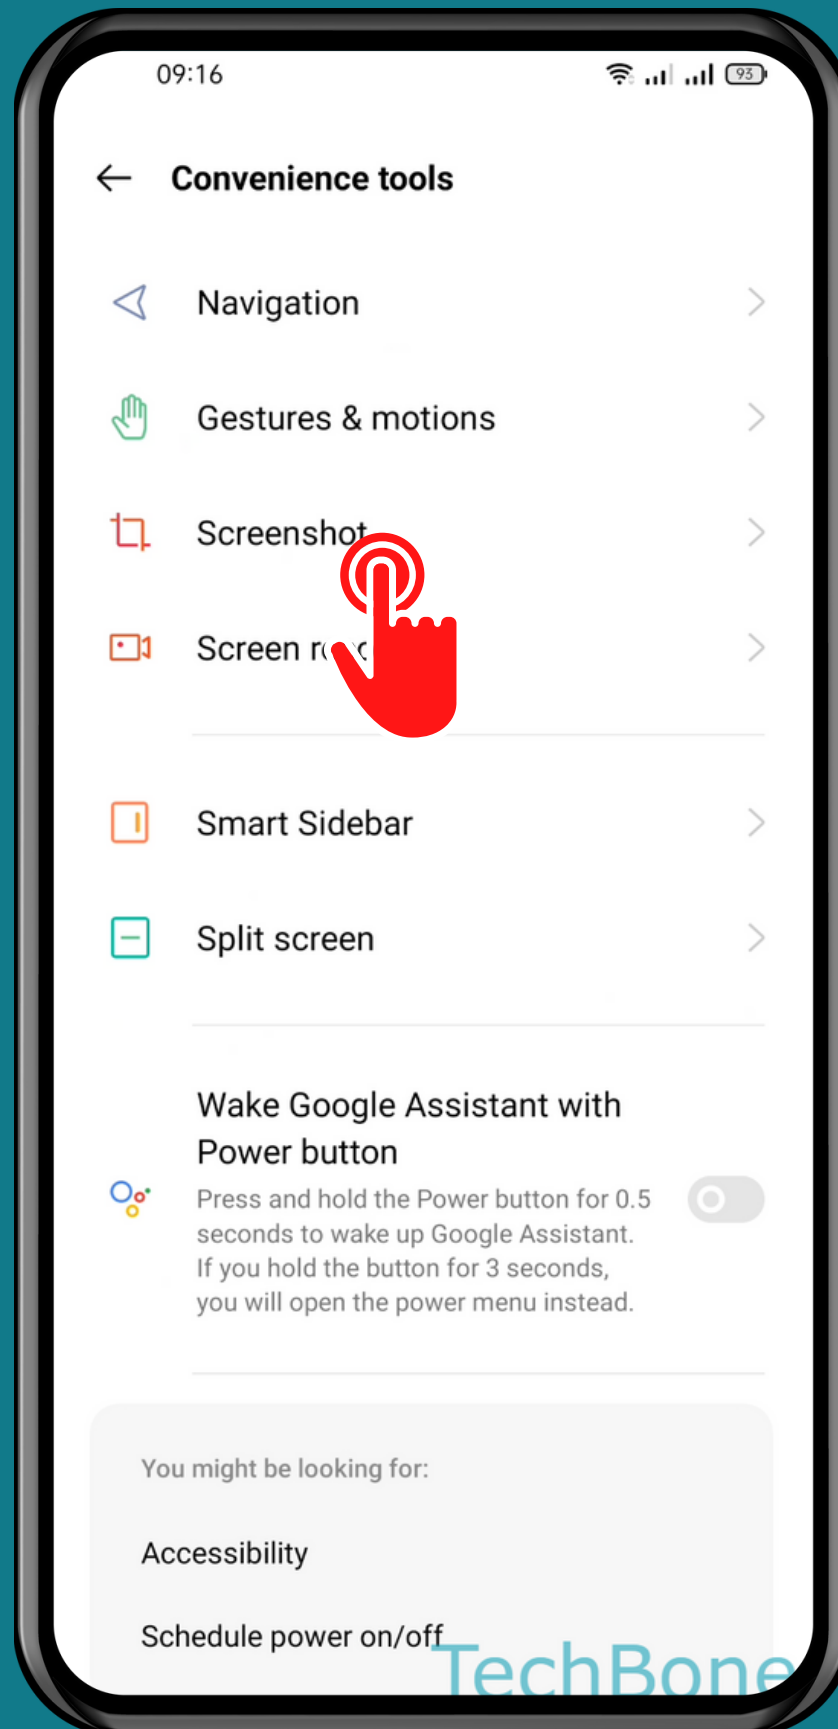

REALME

Android 11 - realme UI 2

POWER & VOLUME DOWN SHORTCUT FOR SCREENSHOTS

Tap on
Settings

Tap on Convenience tools

Tap on Screenshot

Turn On/Off Power and Volume Down buttons

Done!