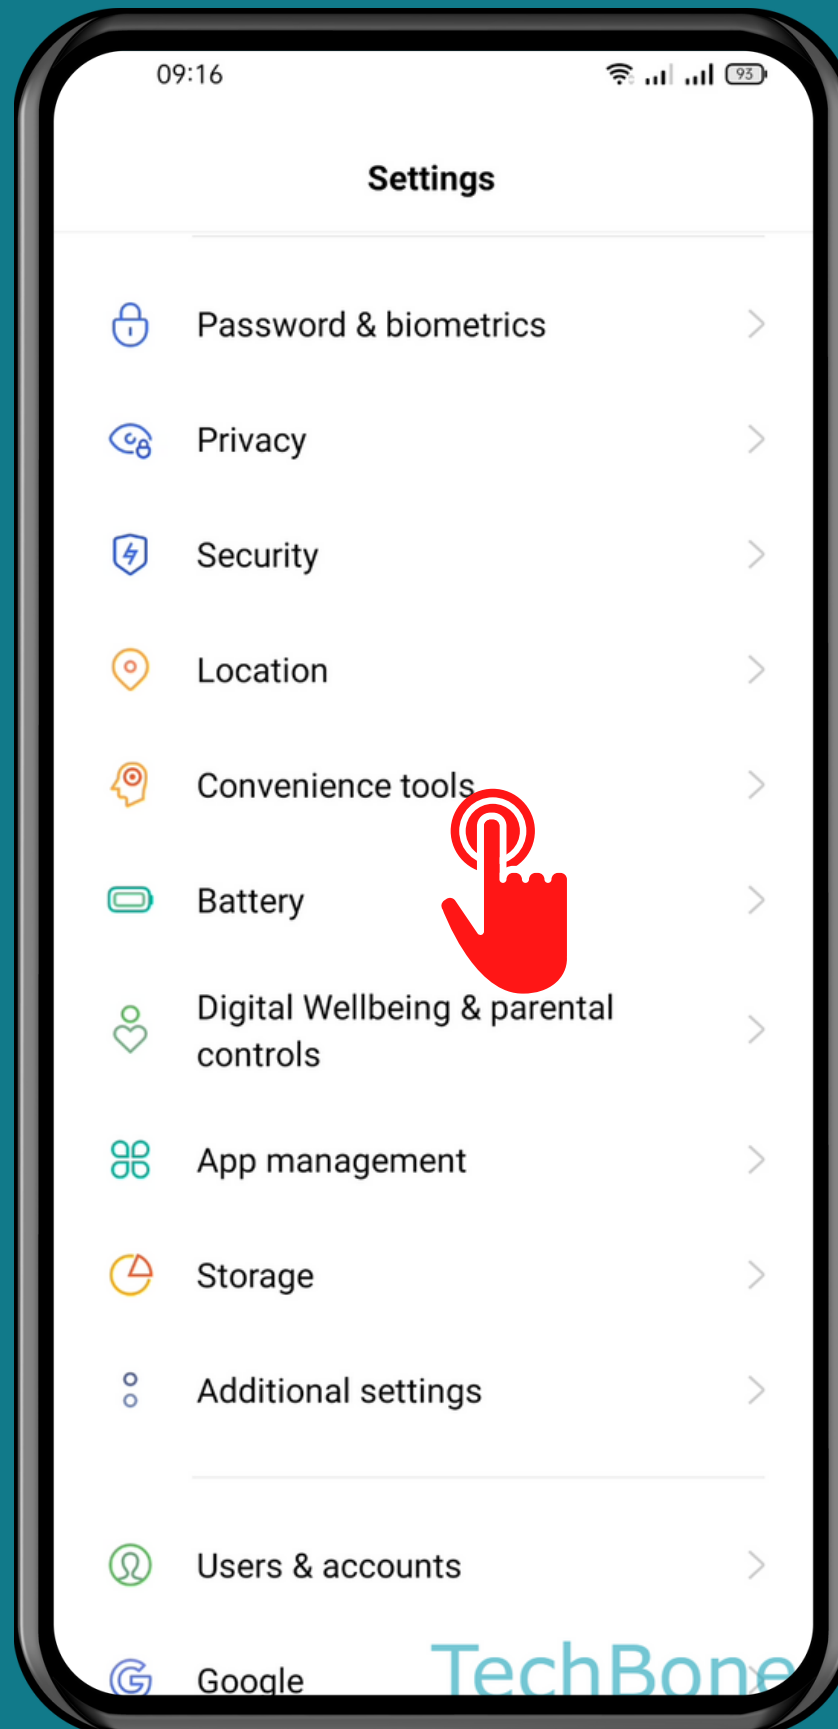

REALME

Android 11 - realme UI 2

POWER & VOLUME DOWN SHORTCUT FOR SCREENSHOTS

Tap on
Settings

Tap on Convenience tools

Tap on Screenshot

Turn On/Off Power and Volume Down buttons

Done!