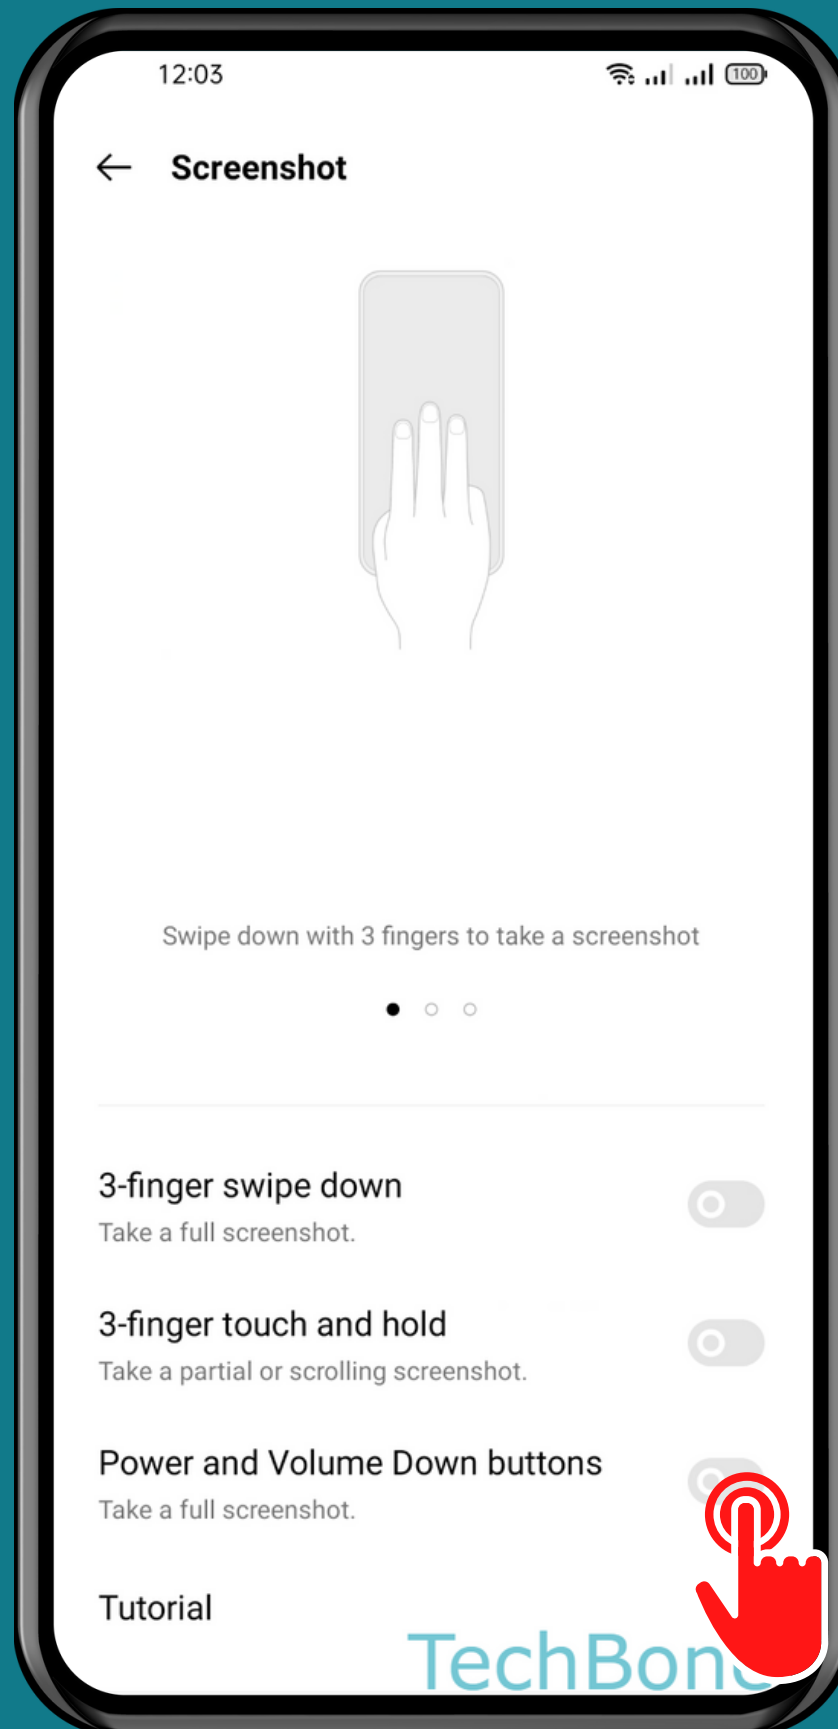

REALME

Android 11 - realme UI 2

POWER & VOLUME DOWN SHORTCUT FOR SCREENSHOTS

Tap on
Settings

Tap on Convenience tools

Tap on Screenshot

Turn On/Off Power and Volume Down buttons

Done!