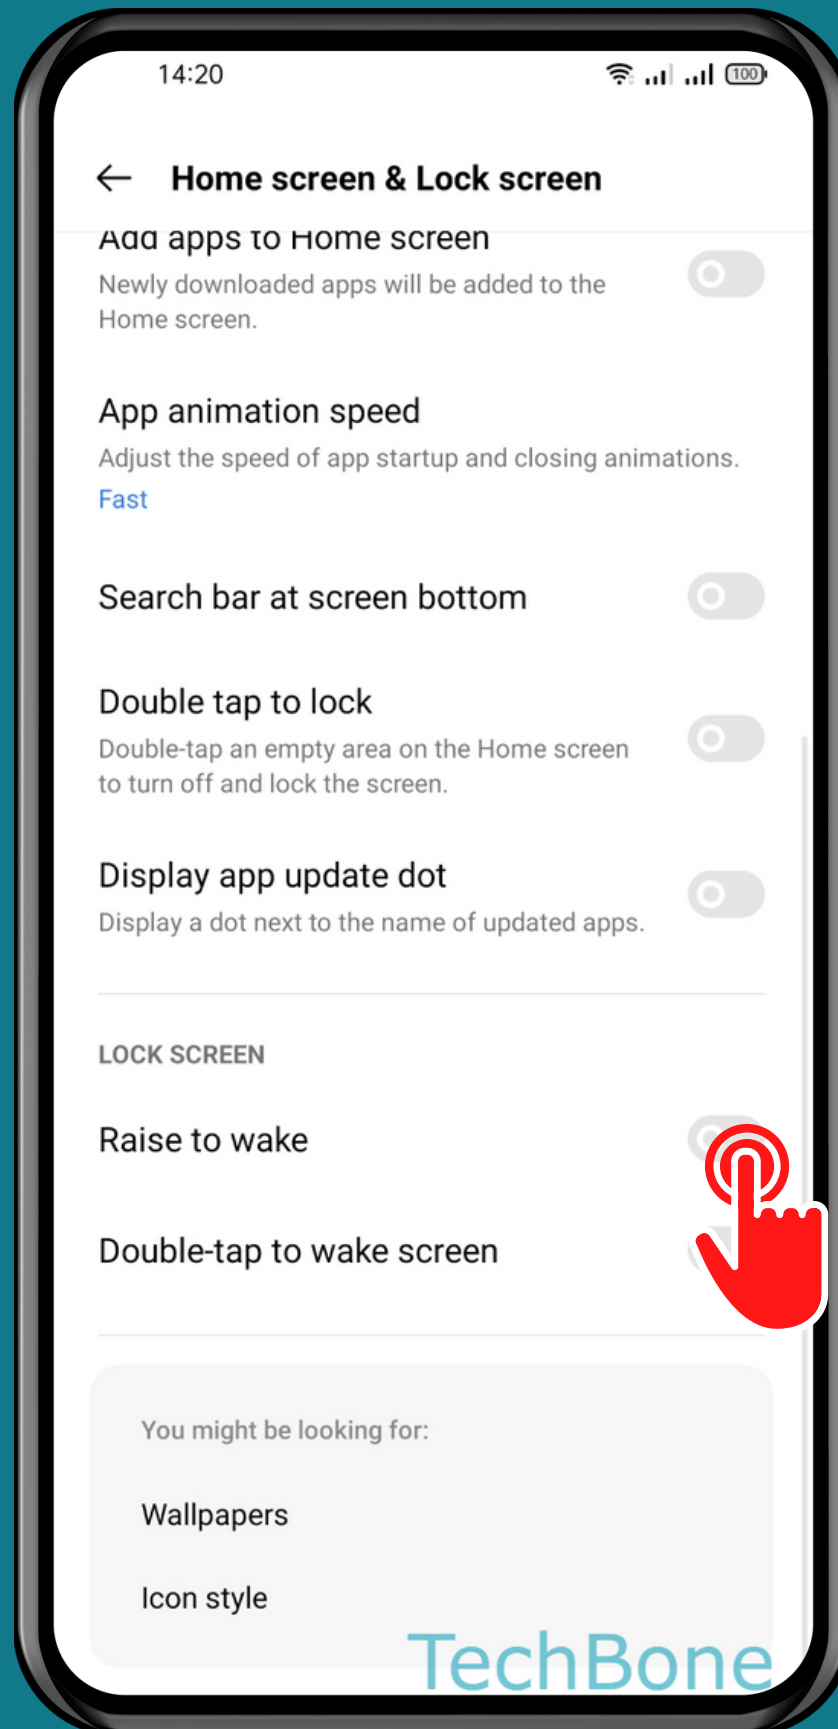

REALME

Android 11 - realme UI 2

HOW TO TURN ON/OFF RAISE TO WAKE

Tap on
Settings

Tap on Home screen & Lock screen

Turn On/Off Raise to wake

Done!