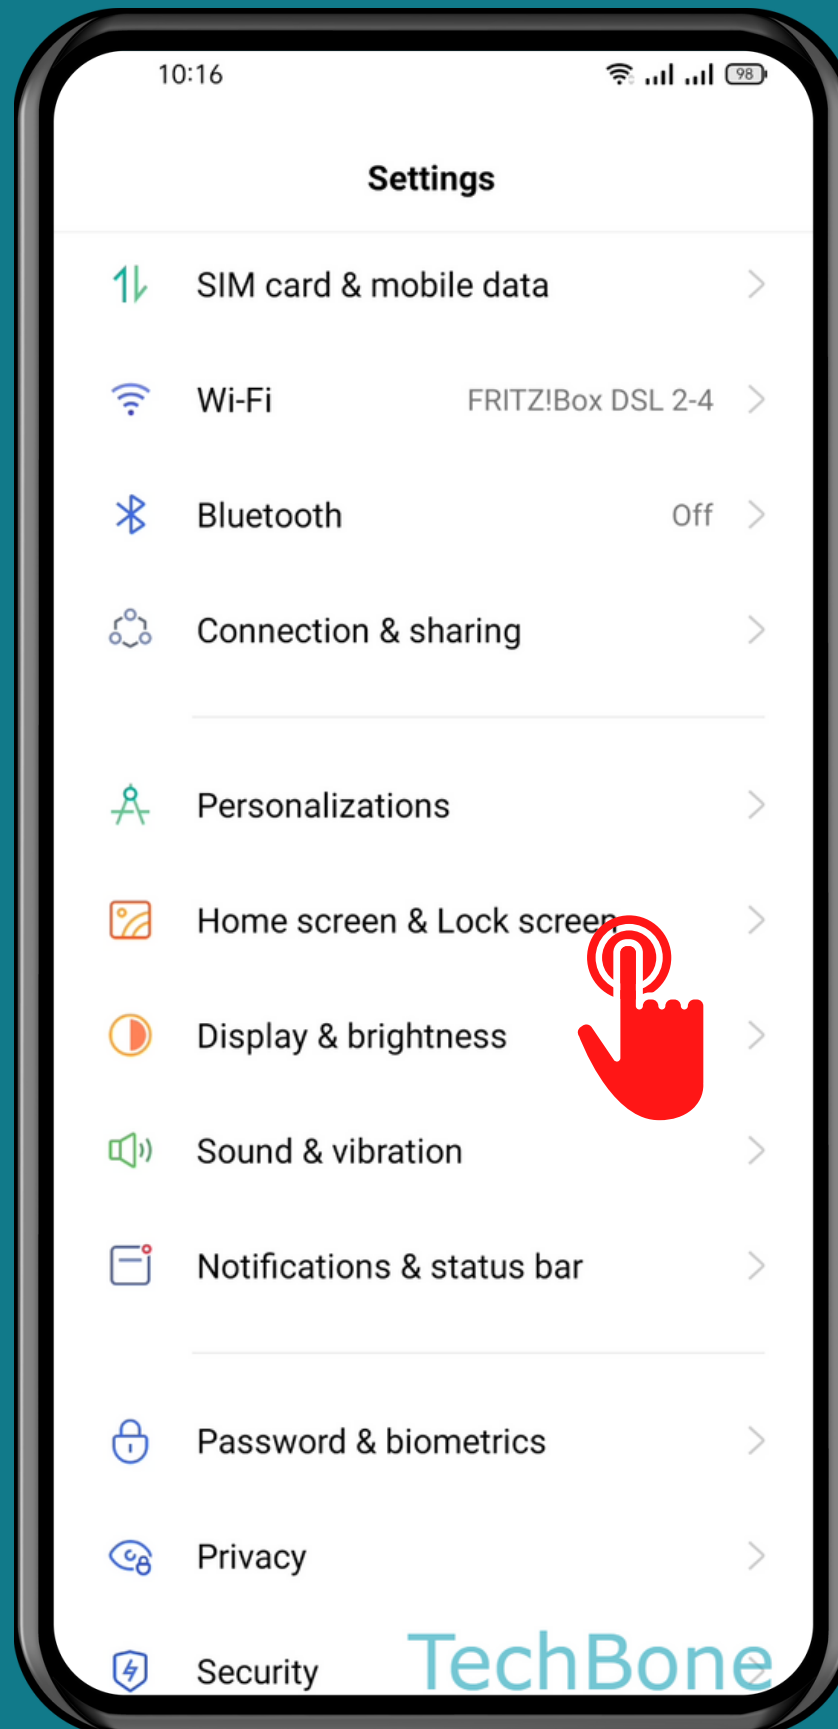

REALME

Android 11 - realme UI 2

HOW TO TURN ON/OFF RAISE TO WAKE

Tap on
Settings

Tap on Home screen & Lock screen

Turn On/Off Raise to wake

Done!