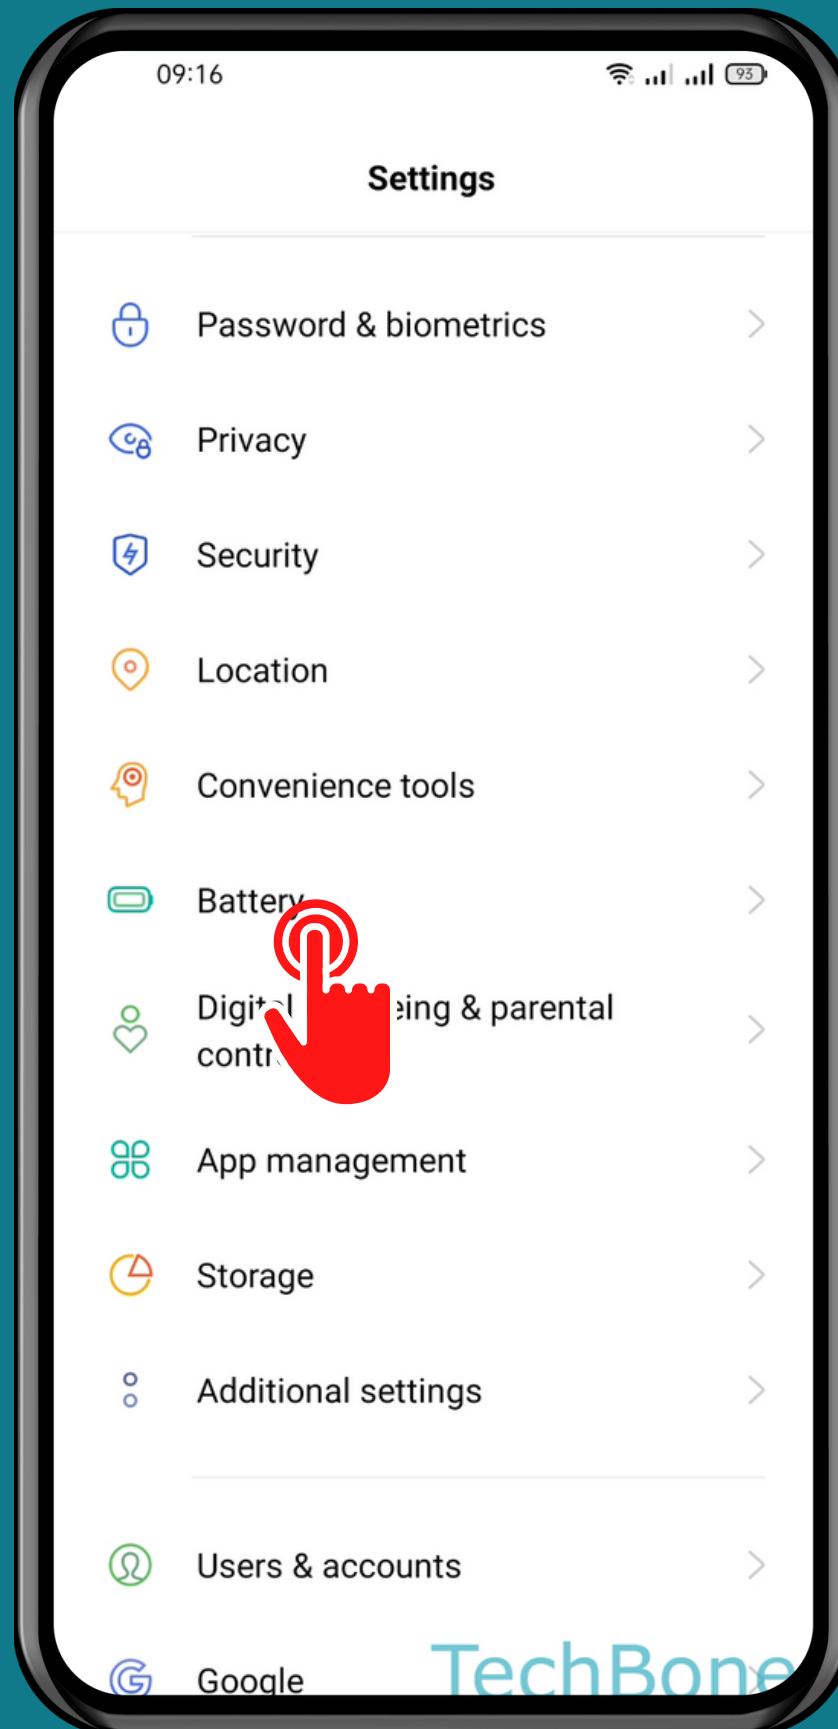

REALME

Android 11 - realme UI 2

HOW TO TURN ON/OFF SCREEN BATTERY OPTIMIZATION

Tap on
Settings

Tap on Battery

Tap on
More battery settings

Tap on Screen Battery Optimization

Choose an Option