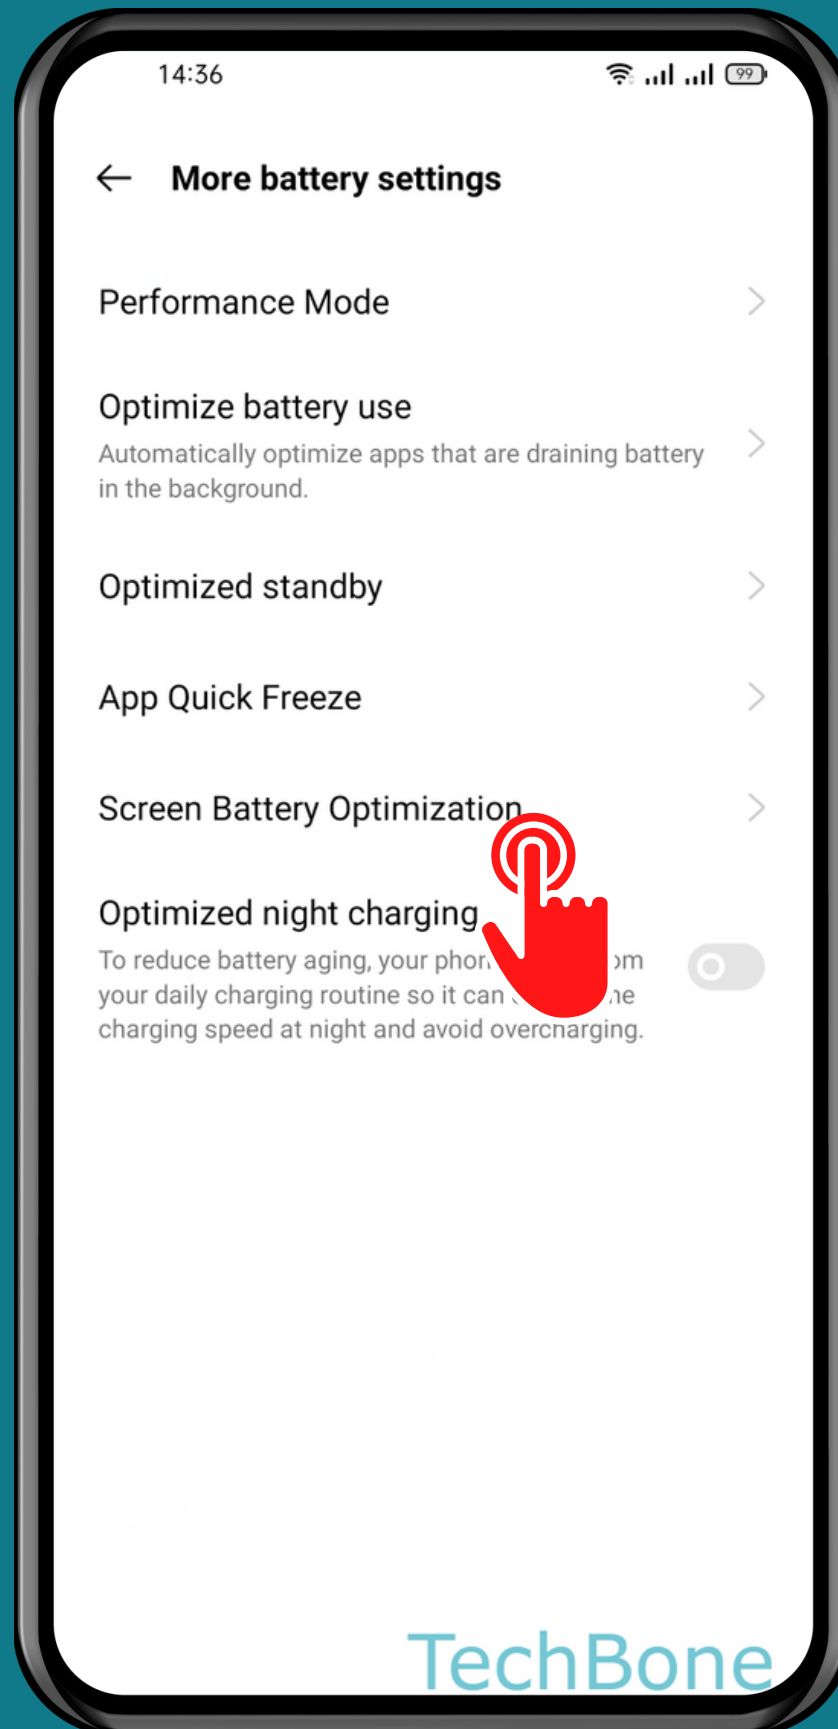

REALME

Android 11 - realme UI 2

HOW TO TURN ON/OFF SCREEN BATTERY OPTIMIZATION

Tap on
Settings

Tap on Battery

Tap on
More battery settings

Tap on Screen Battery Optimization

Choose an Option