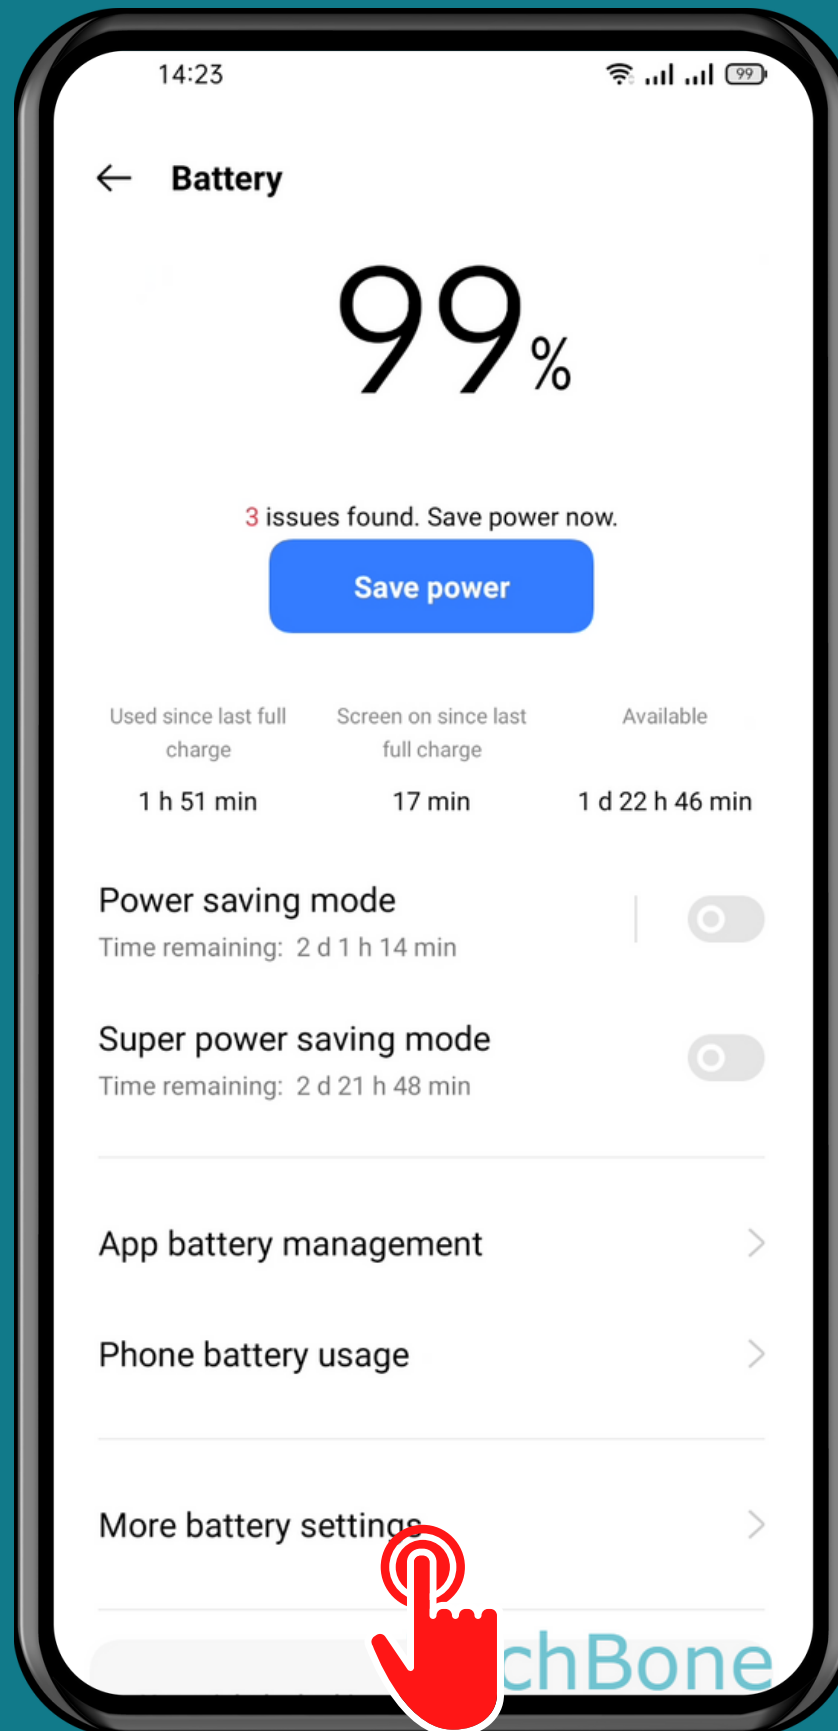

REALME

Android 11 - realme UI 2

HOW TO TURN ON/OFF SCREEN BATTERY OPTIMIZATION

Tap on
Settings

Tap on Battery

Tap on
More battery settings

Tap on Screen Battery Optimization

Choose an Option