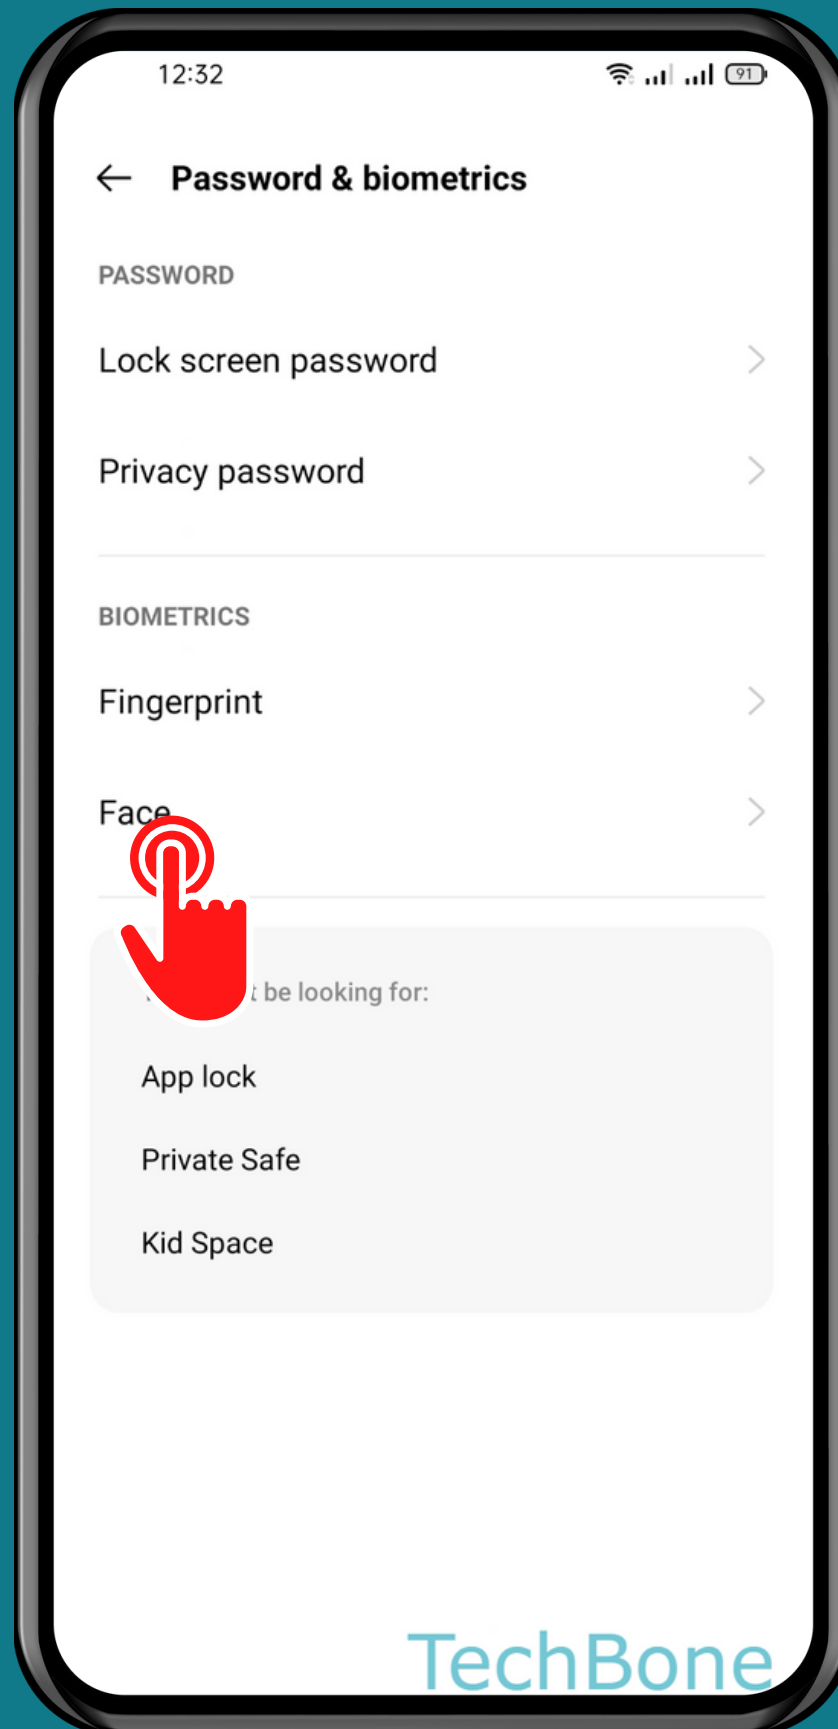

REALME

Android 11 - realme UI 2

HOW TO TURN ON/OFF SCREEN ILLUMINATION FOR FACE RECOGNITION

Tap on
Settings

Tap on Password & biometrics

Tap on
Face

Turn On/Off Auto brighten screen for face recognition

Done!