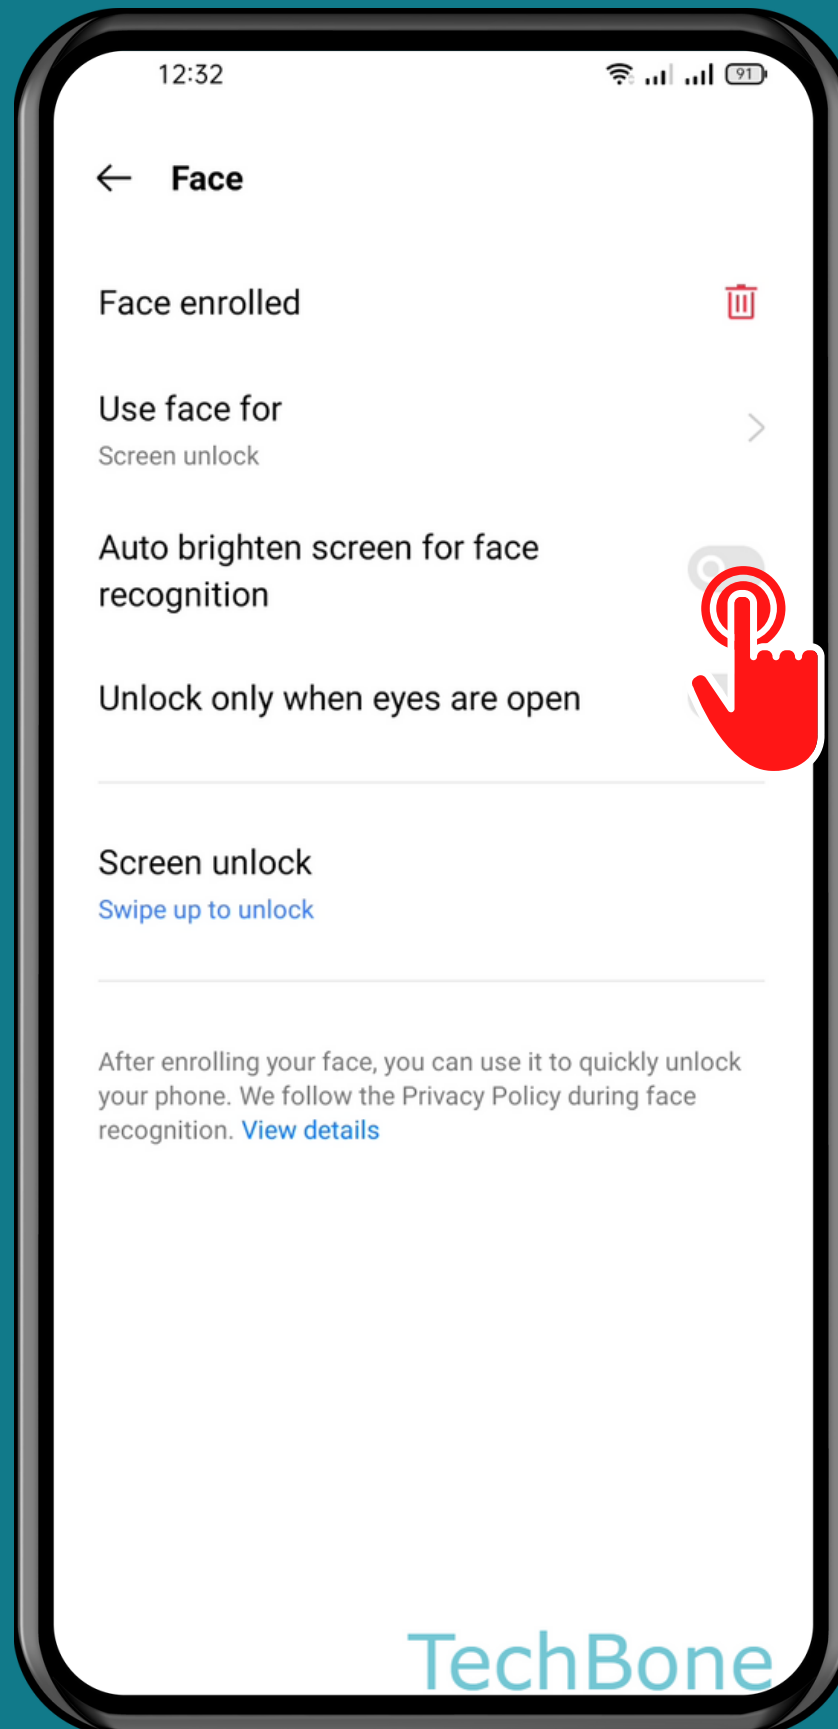

REALME

Android 11 - realme UI 2

HOW TO TURN ON/OFF SCREEN ILLUMINATION FOR FACE RECOGNITION

Tap on
Settings

Tap on Password & biometrics

Tap on
Face

Turn On/Off Auto brighten screen for face recognition

Done!