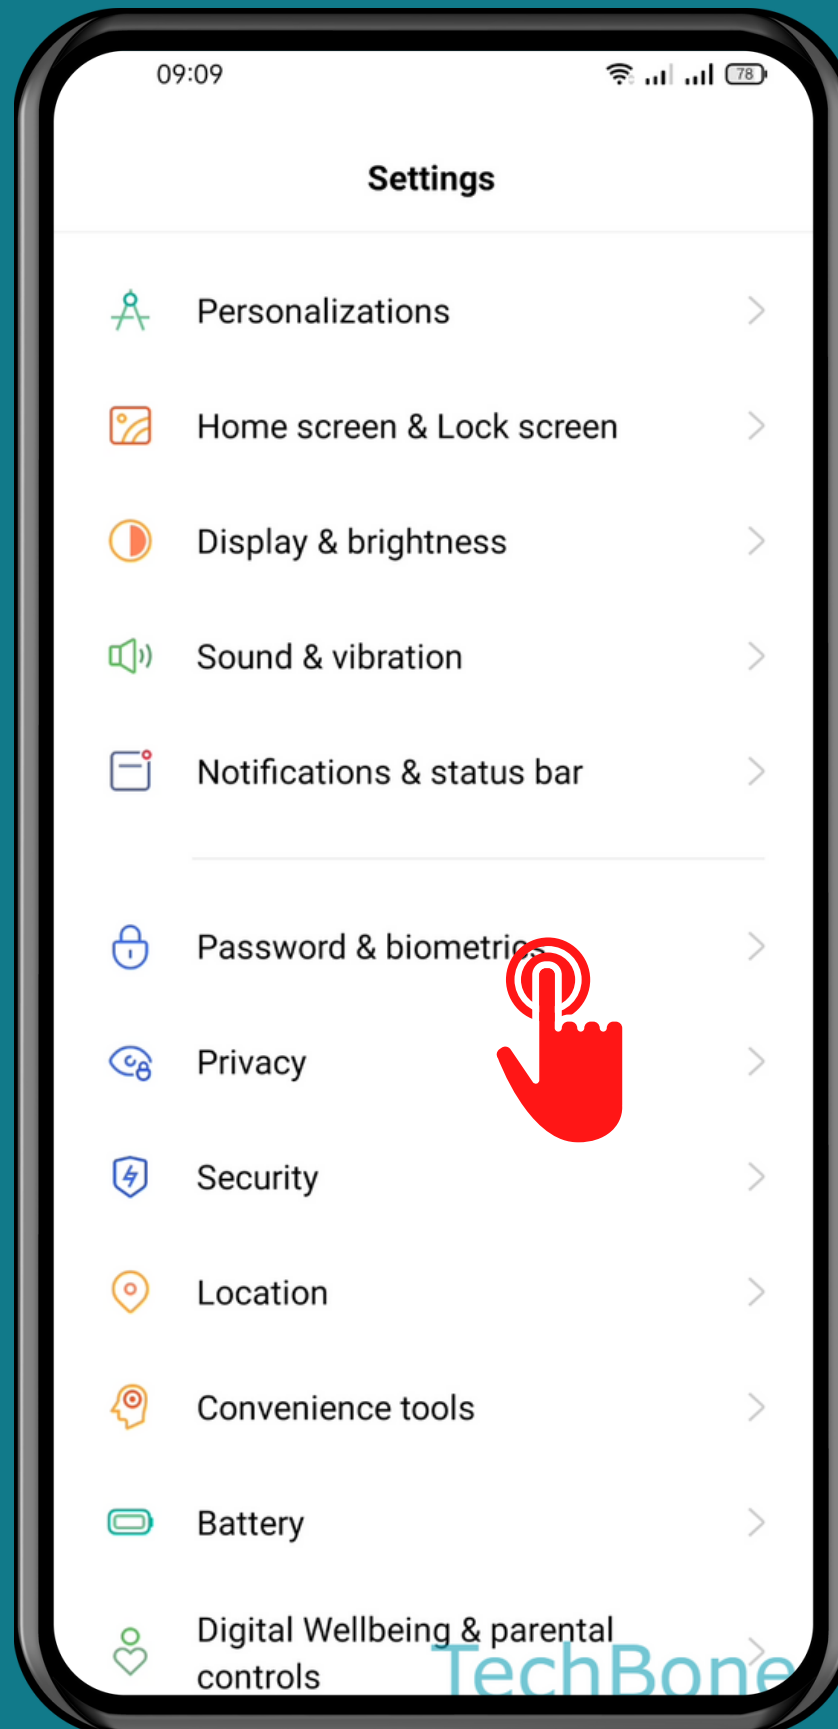

REALME

Android 11 - realme UI 2

HOW TO TURN ON/OFF SCREEN ILLUMINATION FOR FACE RECOGNITION

Tap on
Settings

Tap on Password & biometrics

Tap on
Face

Turn On/Off Auto brighten screen for face recognition

Done!