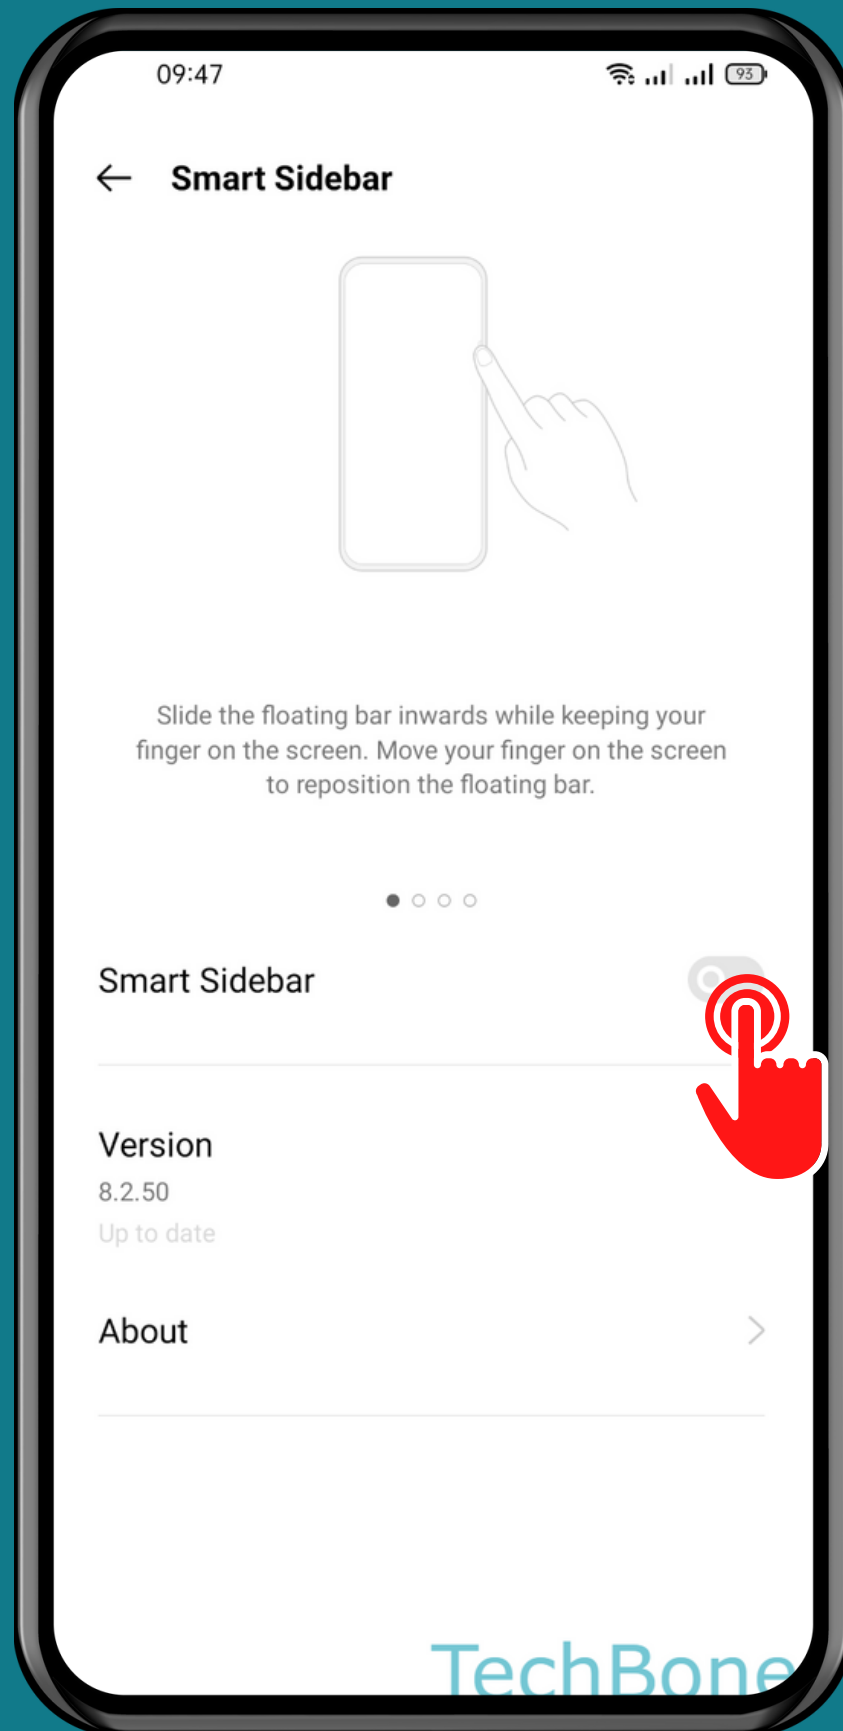

REALME

Android 11 - realme UI 2

HOW TO TURN ON/OFF SMART SIDEBAR

Tap on
Settings

Tap on Convenience tools

Tap on Smart Sidebar

TechBone

Turn On/Off Smart Sidebar