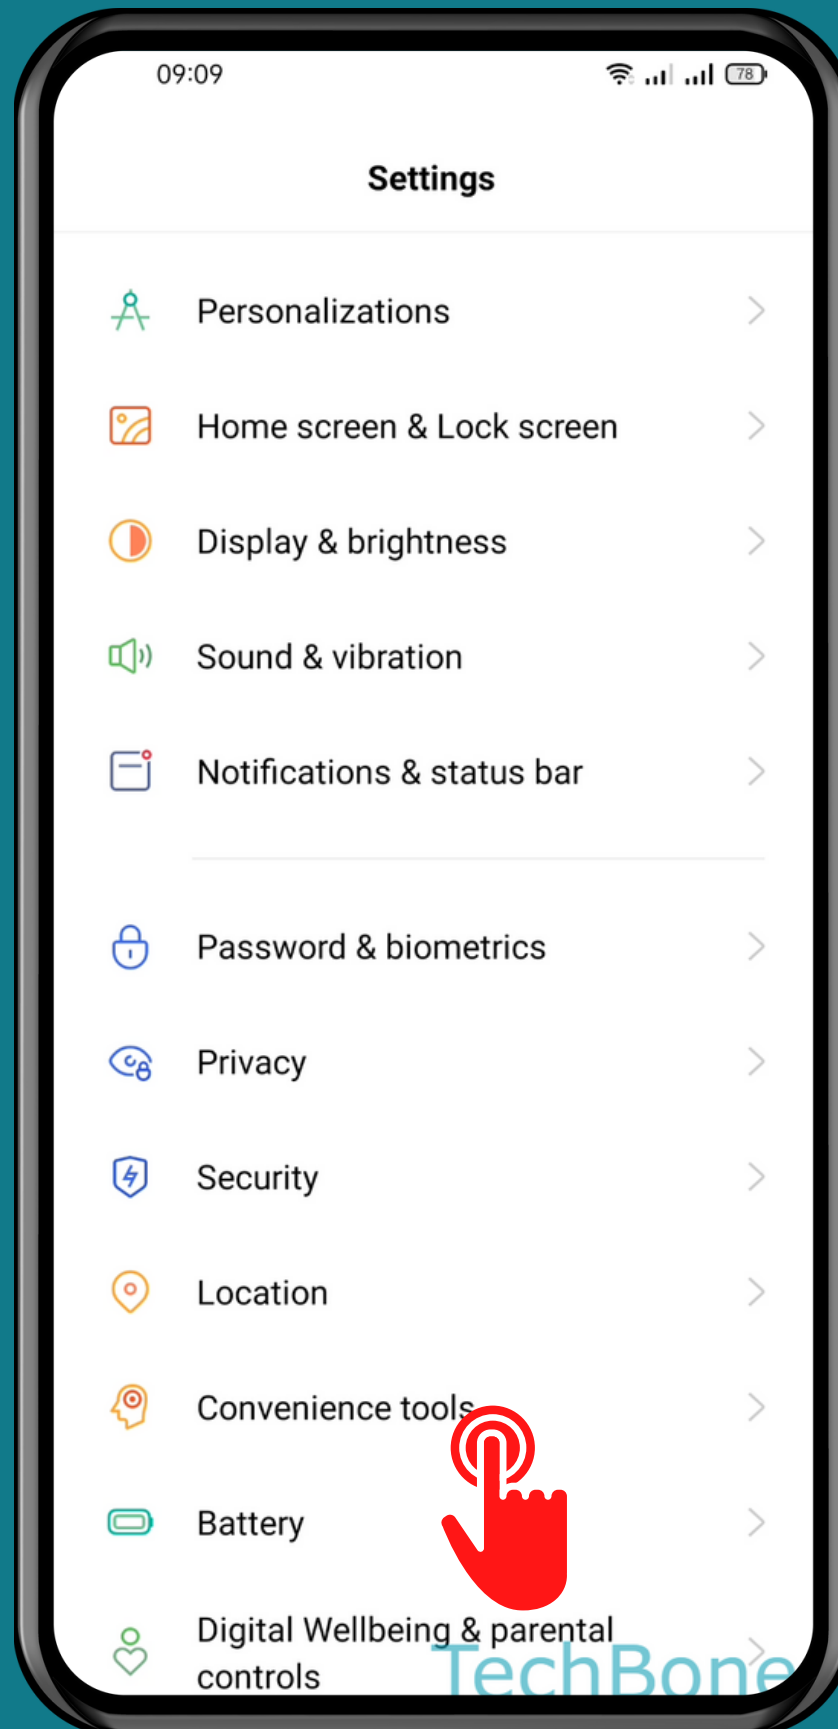

REALME

Android 11 - realme UI 2

HOW TO TURN ON/OFF SMART SIDEBAR

Tap on
Settings

Tap on Convenience tools

Tap on Smart Sidebar

TechBone

Turn On/Off Smart Sidebar