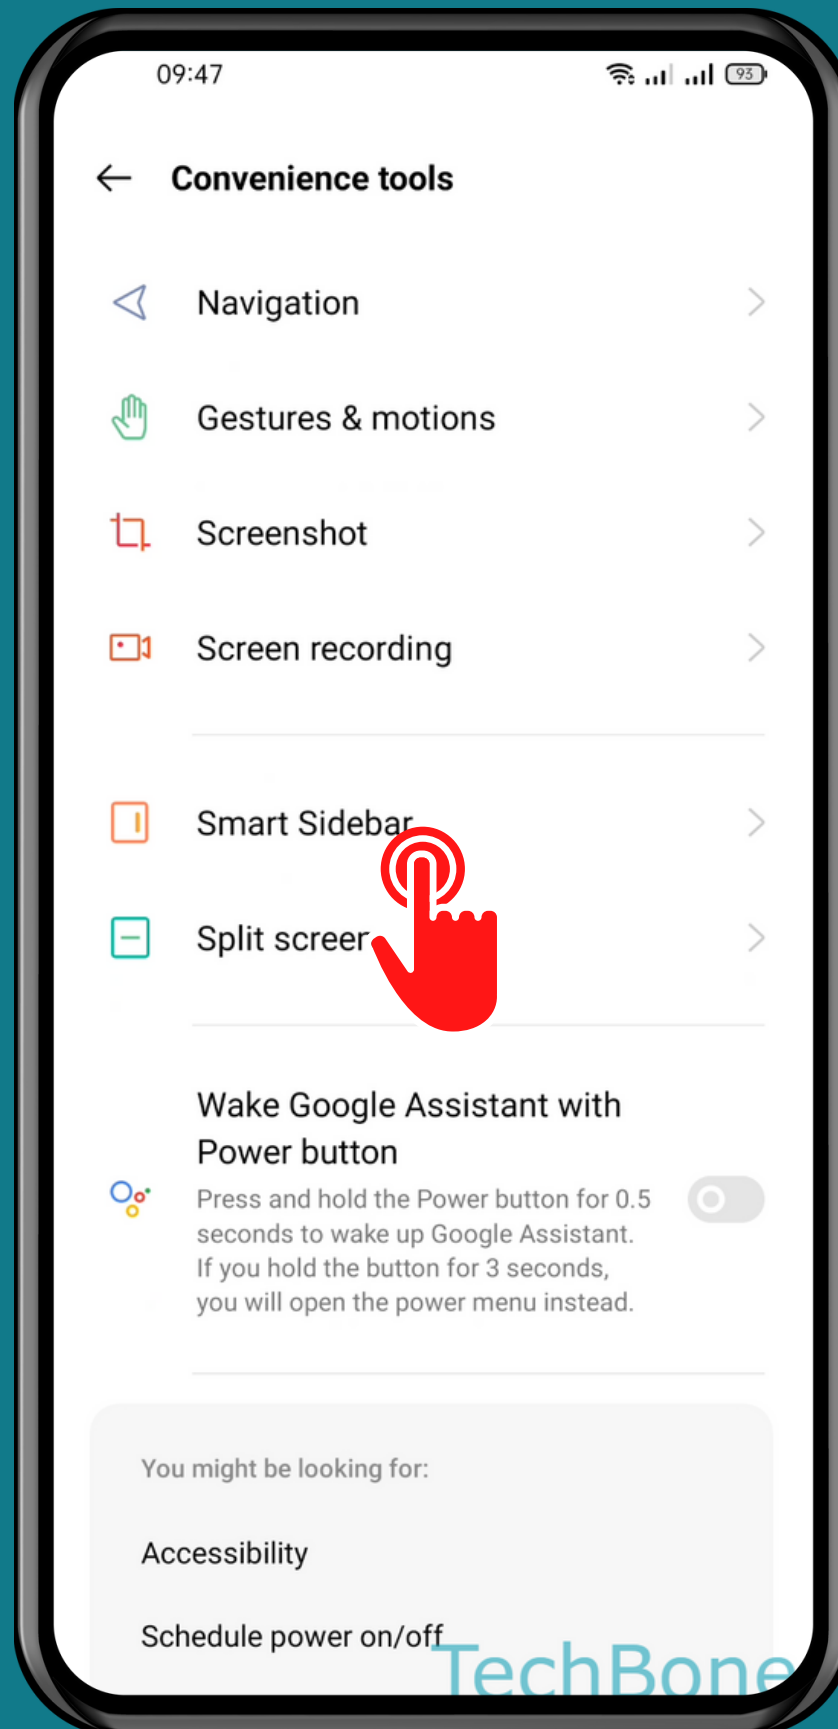

REALME

Android 11 - realme UI 2

HOW TO TURN ON/OFF SMART SIDEBAR

Tap on
Settings

Tap on Convenience tools

Tap on Smart Sidebar

TechBone

Turn On/Off Smart Sidebar