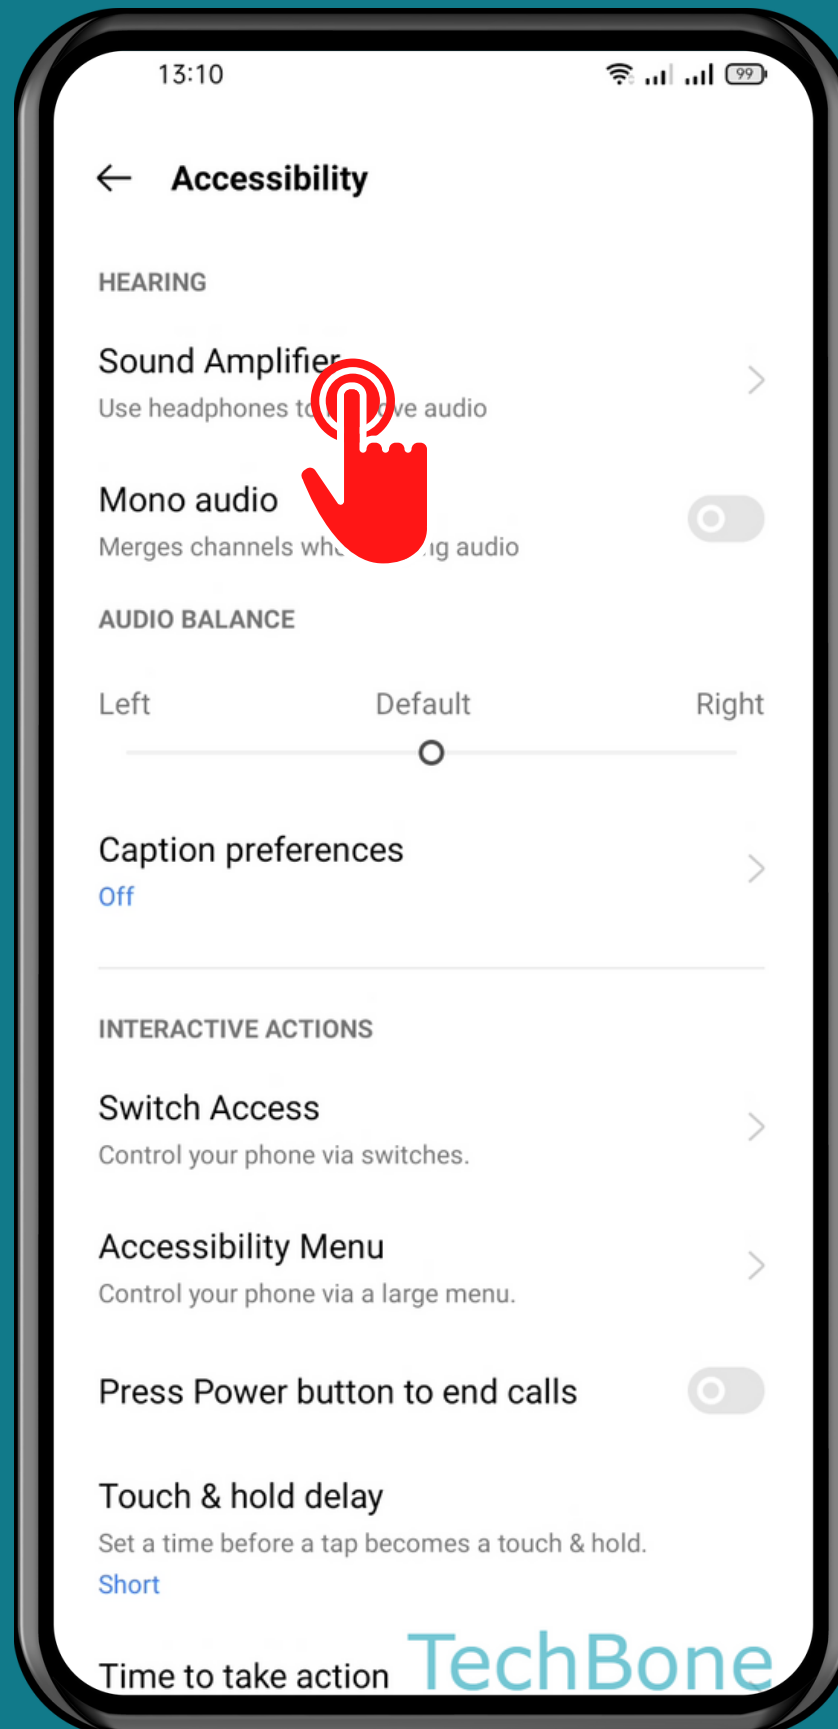

REALME

Android 11 - realme UI 2

HOW TO TURN ON/OFF SOUND AMPLIFIER

Tap on
Settings

Tap on Additional settings

Tap on Accessibility

Tap on Sound Amplifier

Turn On/Off Shortcut