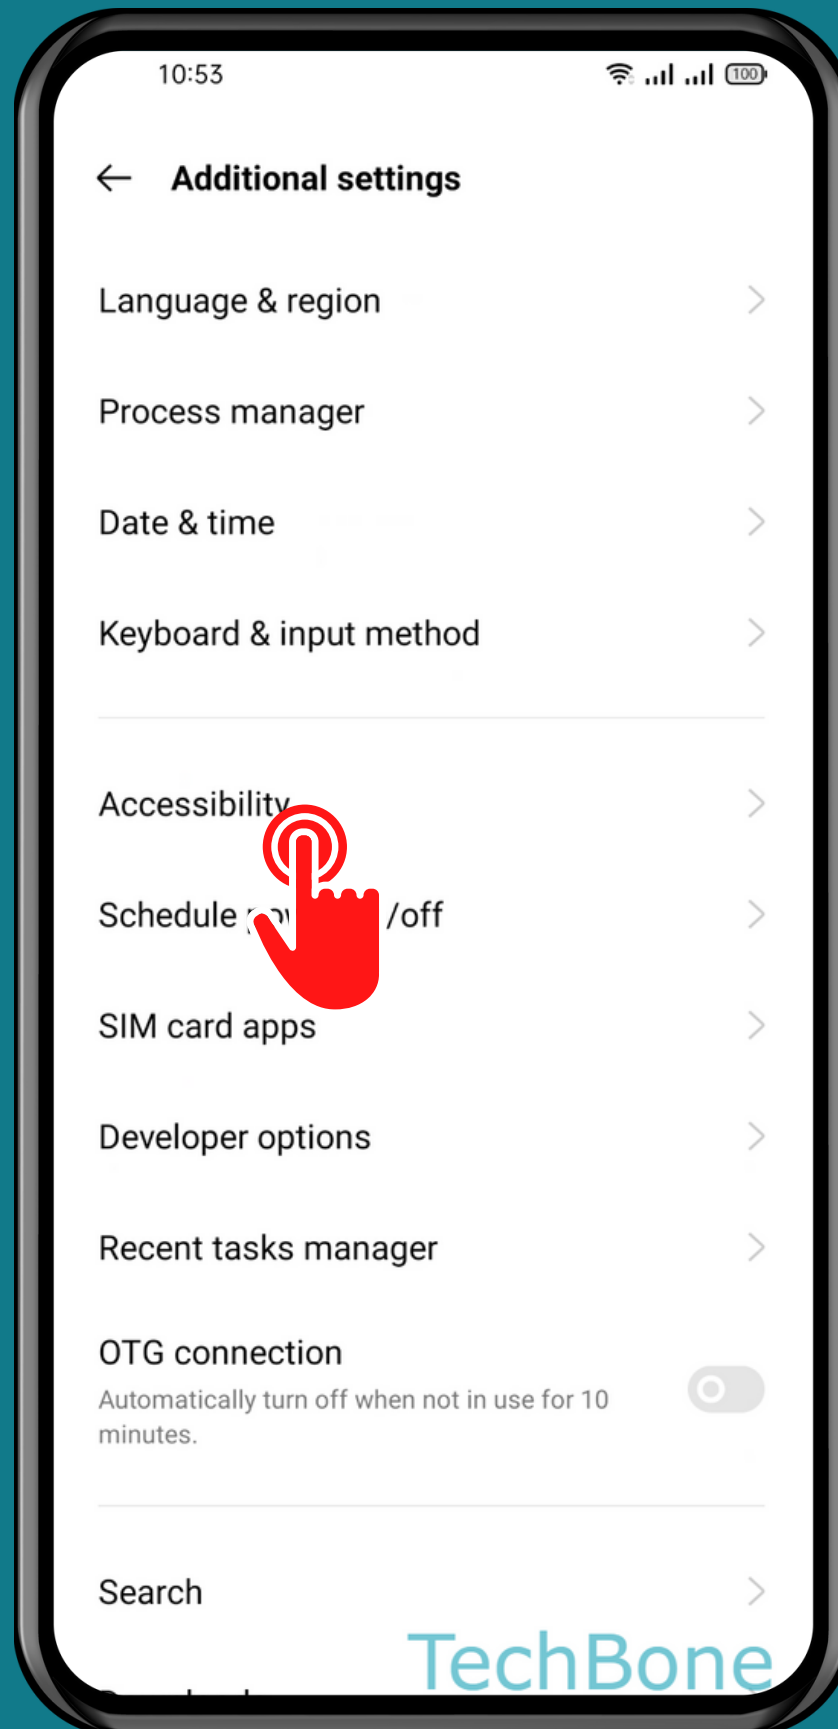

REALME

Android 11 - realme UI 2

HOW TO TURN ON/OFF SOUND AMPLIFIER

Tap on
Settings

Tap on Additional settings

Tap on Accessibility

Tap on Sound Amplifier

Turn On/Off Shortcut