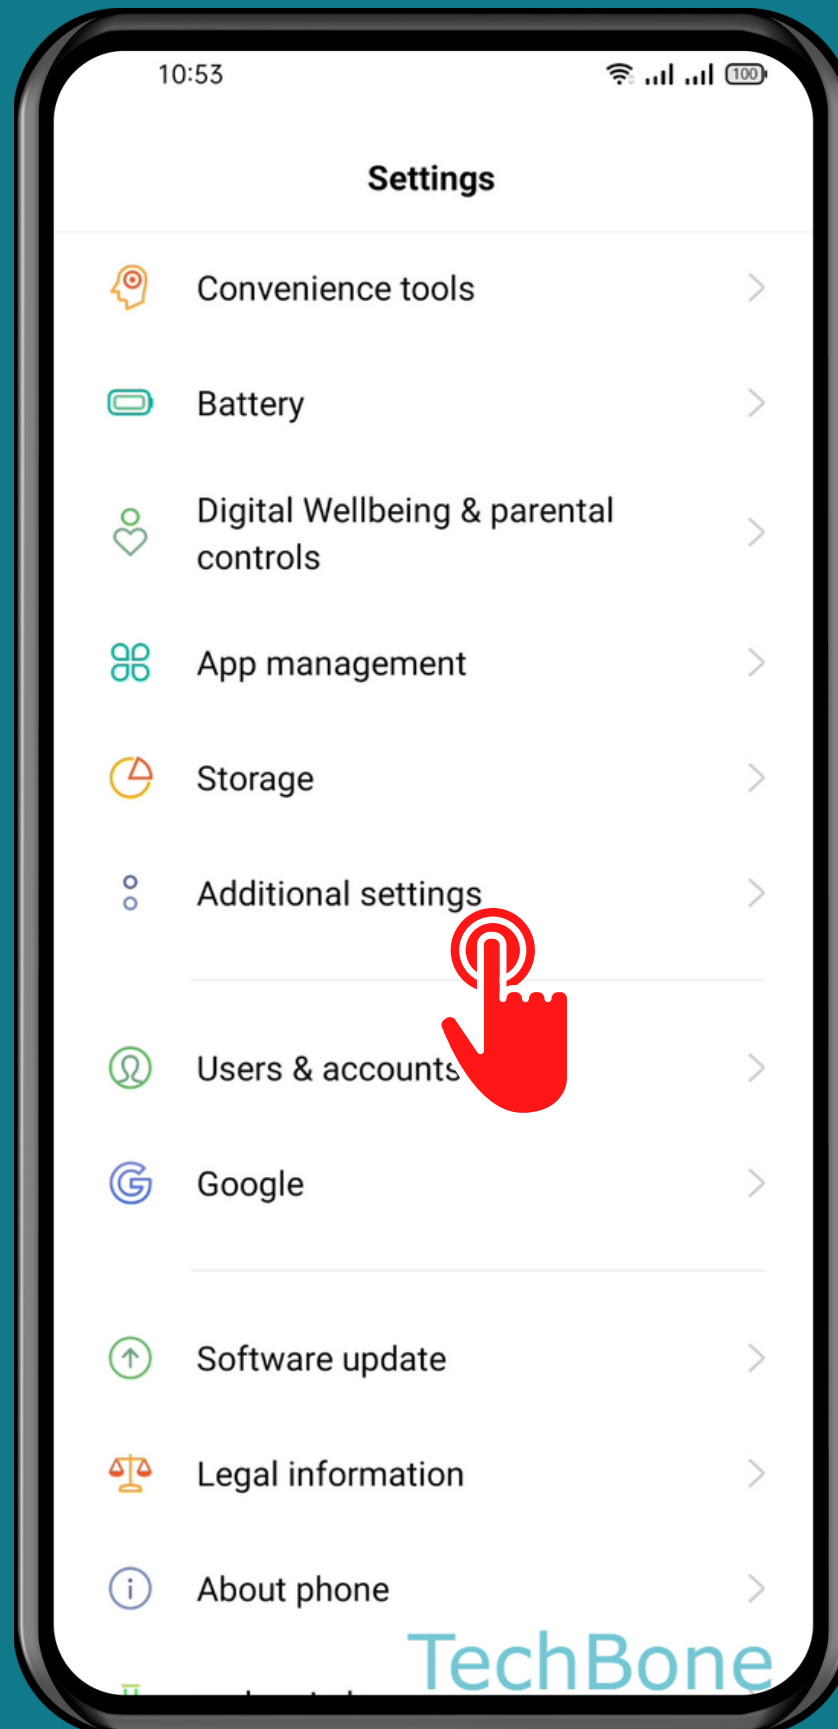

REALME

Android 11 - realme UI 2

HOW TO TURN ON/OFF SOUND AMPLIFIER

Tap on
Settings

Tap on Additional settings

Tap on Accessibility

Tap on Sound Amplifier

Turn On/Off Shortcut