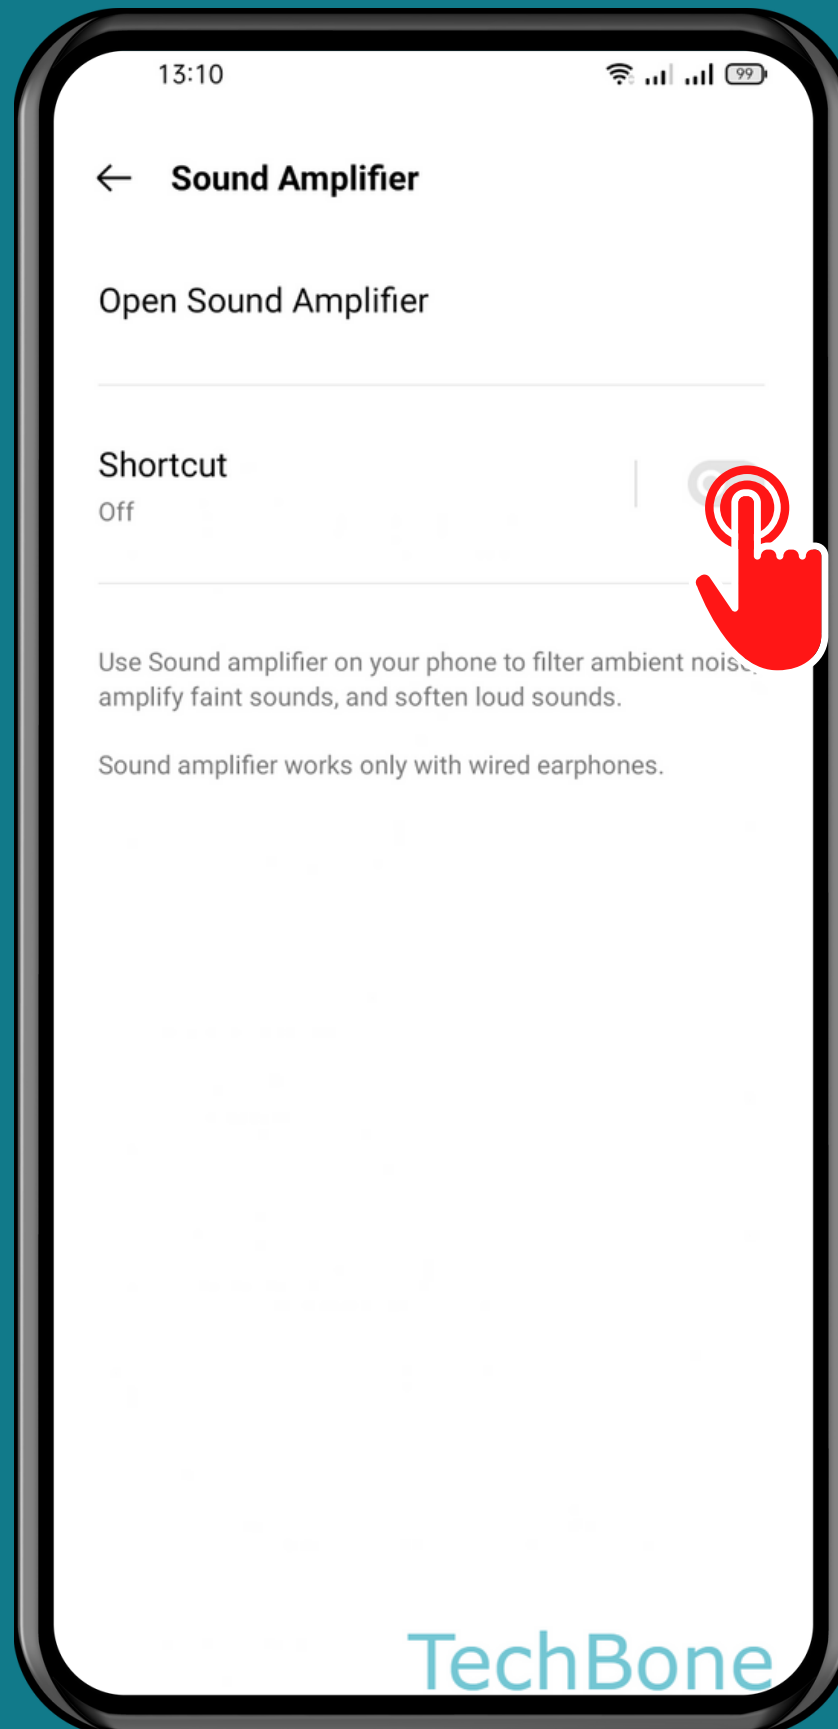

REALME

Android 11 - realme UI 2

HOW TO TURN ON/OFF SOUND AMPLIFIER

Tap on
Settings

Tap on Additional settings

Tap on Accessibility

Tap on Sound Amplifier

Turn On/Off Shortcut