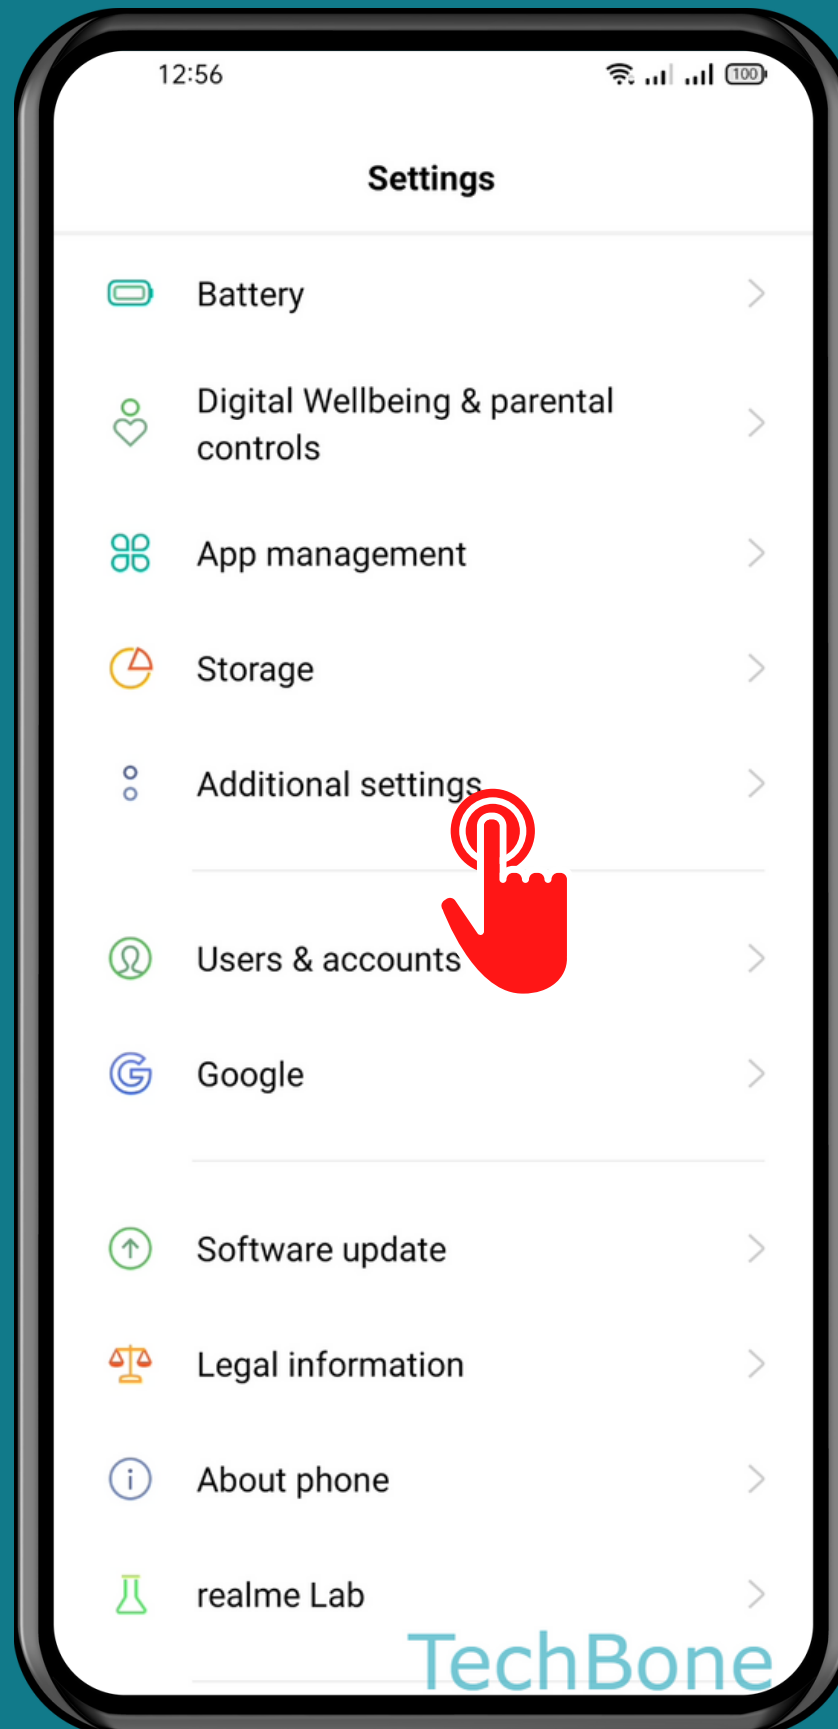

REALME

Android 11 - realme UI 2

HOW TO TURN ON/OFF SPELL CHECK

Tap on
Settings

Tap on
Additional settings

Tap on Keyboard & input method

Tap on
Gboard

Tap on
Text correction

Turn On/Off Spell check

Done!