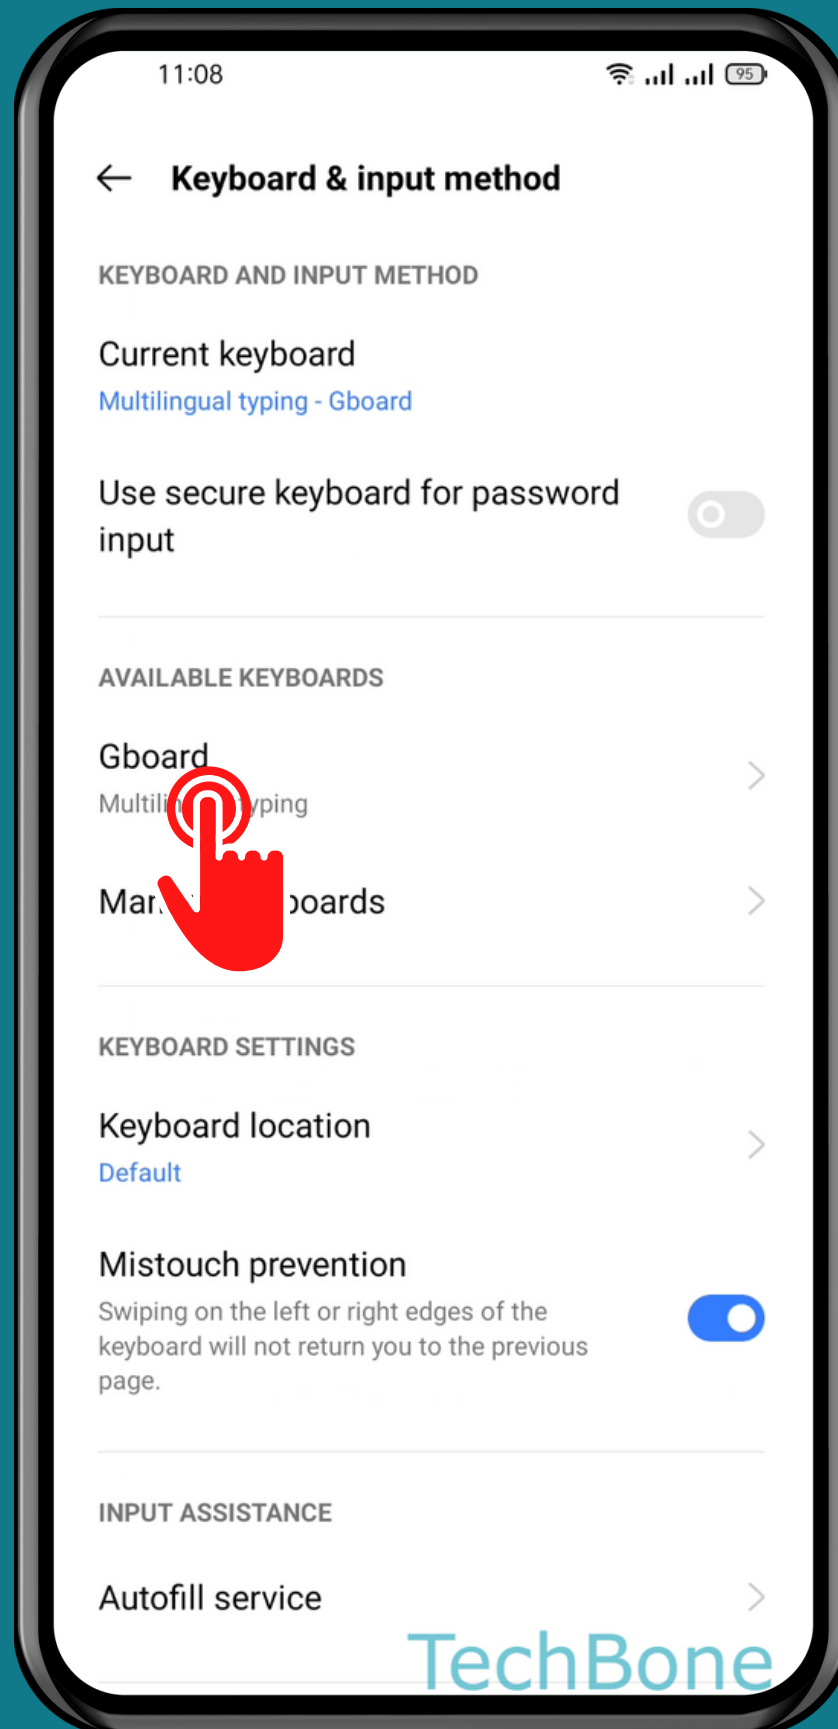

REALME

Android 11 - realme UI 2

HOW TO TURN ON/OFF SPELL CHECK

Tap on
Settings

Tap on
Additional settings

Tap on Keyboard & input method

Tap on
Gboard

Tap on
Text correction

Turn On/Off Spell check

Done!