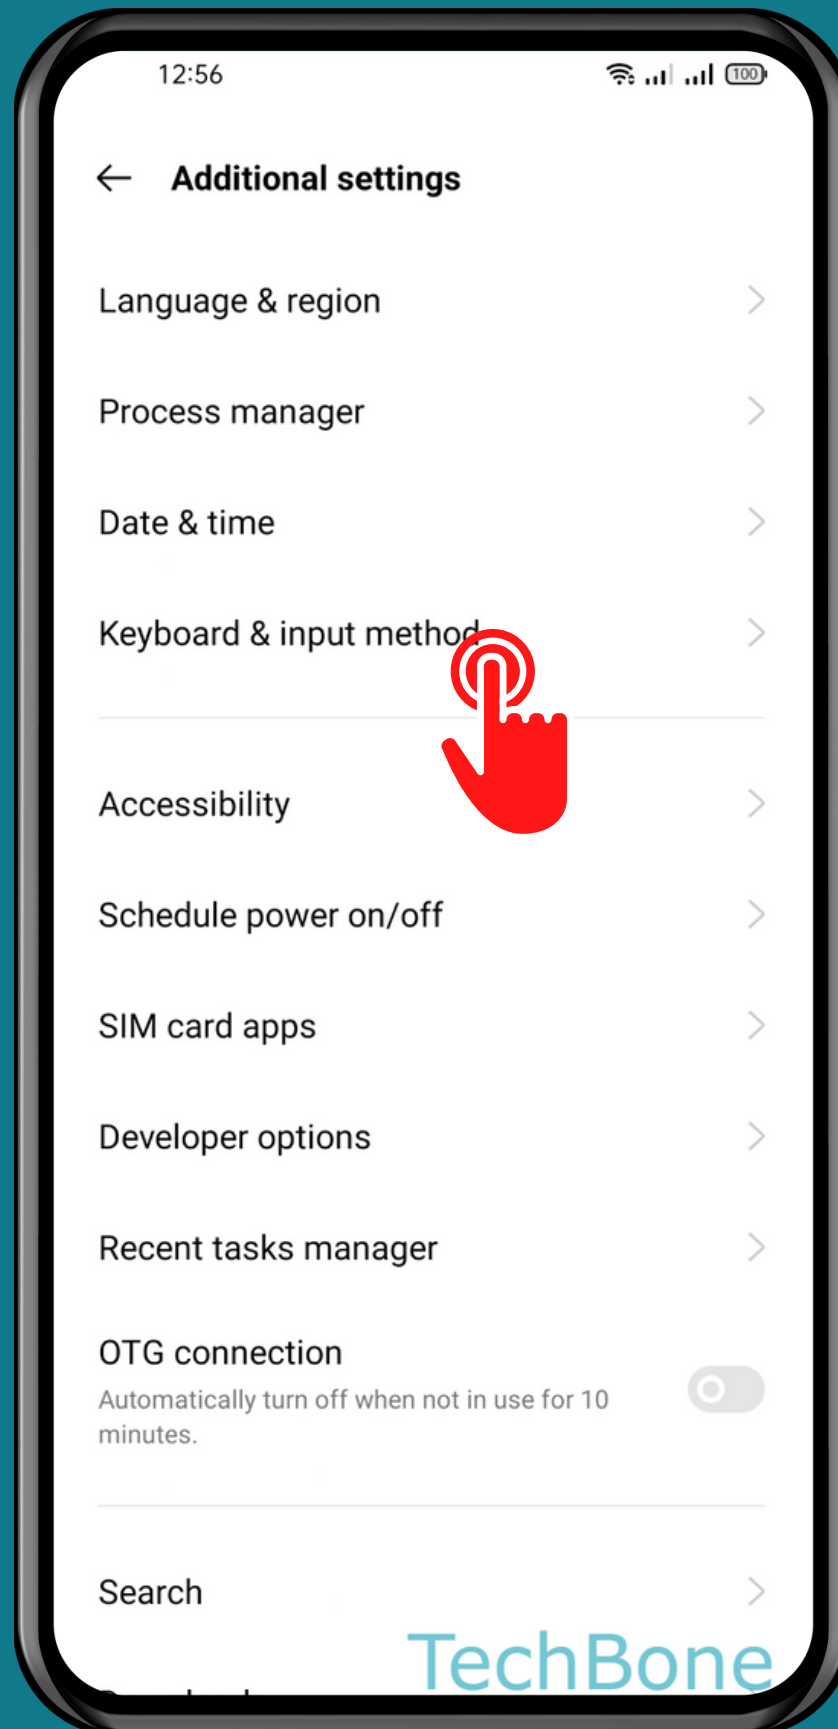

REALME

Android 11 - realme UI 2

HOW TO TURN ON/OFF SPELL CHECK

Tap on
Settings

Tap on
Additional settings

Tap on Keyboard & input method

Tap on
Gboard

Tap on
Text correction

Turn On/Off Spell check

Done!