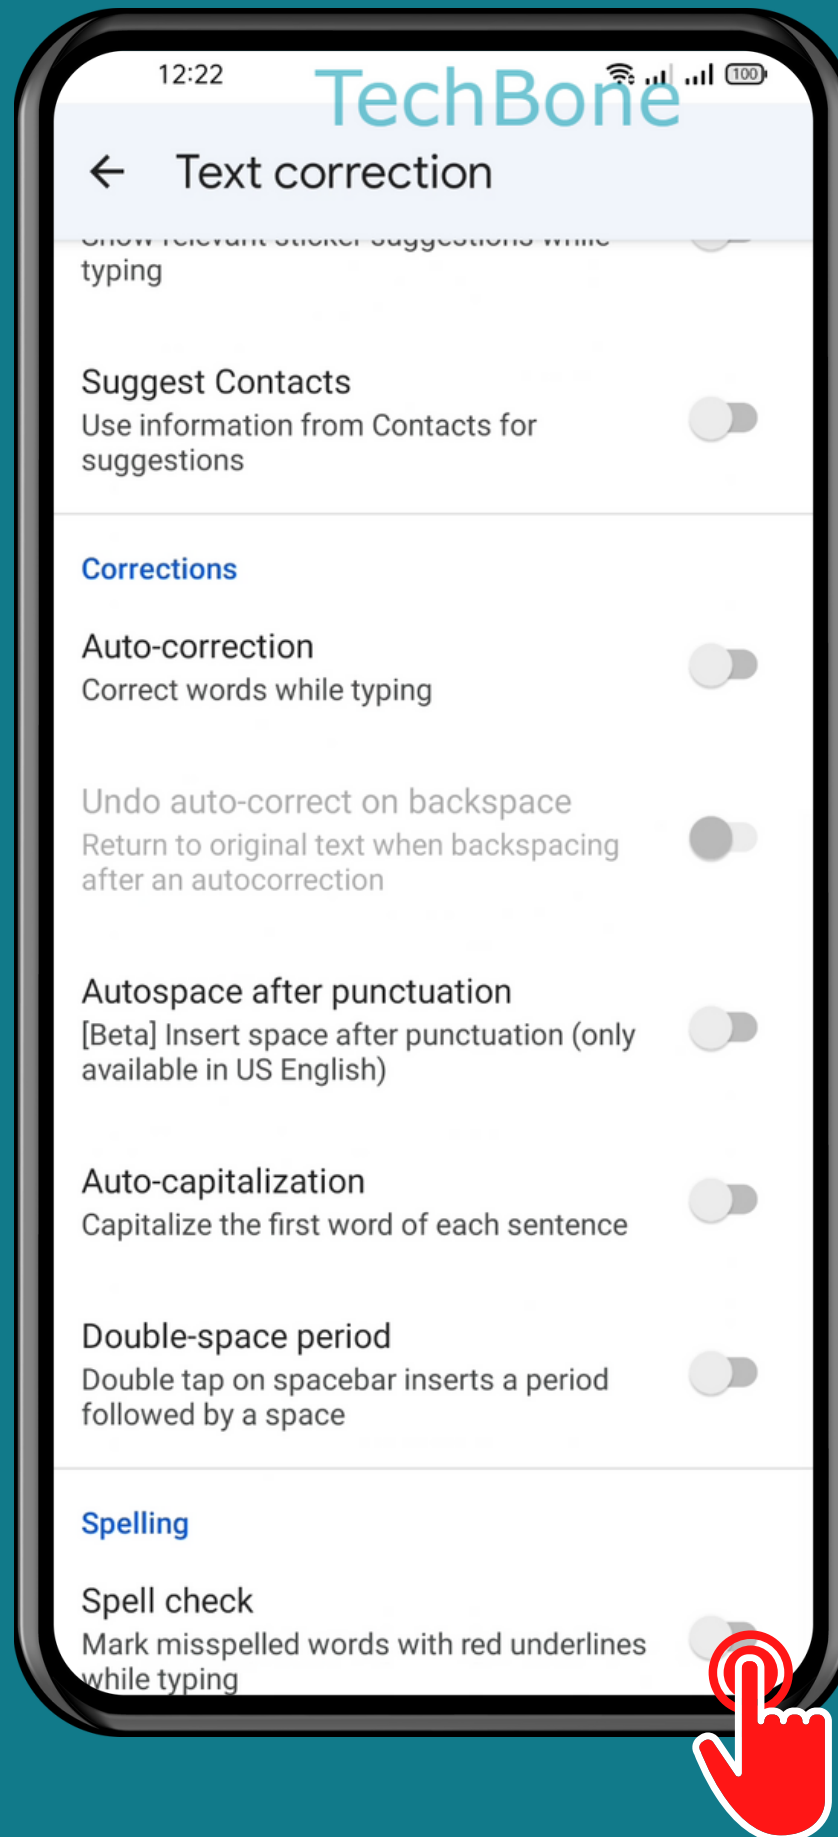

REALME

Android 11 - realme UI 2

HOW TO TURN ON/OFF SPELL CHECK

Tap on
Settings

Tap on
Additional settings

Tap on Keyboard & input method

Tap on
Gboard

Tap on
Text correction

Turn On/Off Spell check

Done!