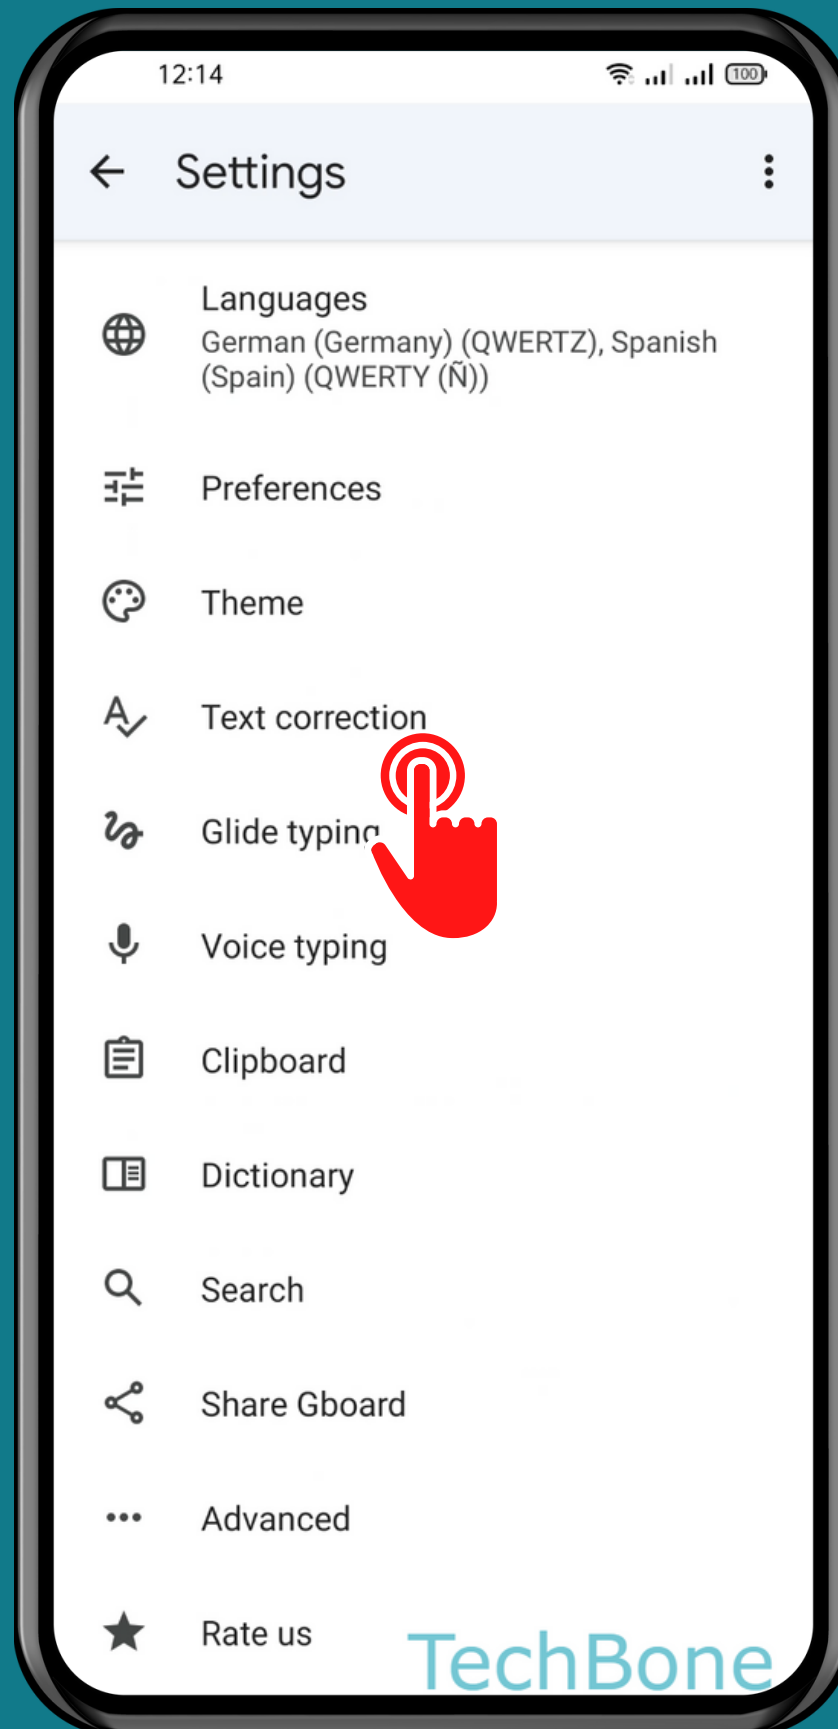

REALME

Android 11 - realme UI 2

HOW TO TURN ON/OFF SPELL CHECK

Tap on
Settings

Tap on
Additional settings

Tap on Keyboard & input method

Tap on
Gboard

Tap on
Text correction

Turn On/Off Spell check

Done!