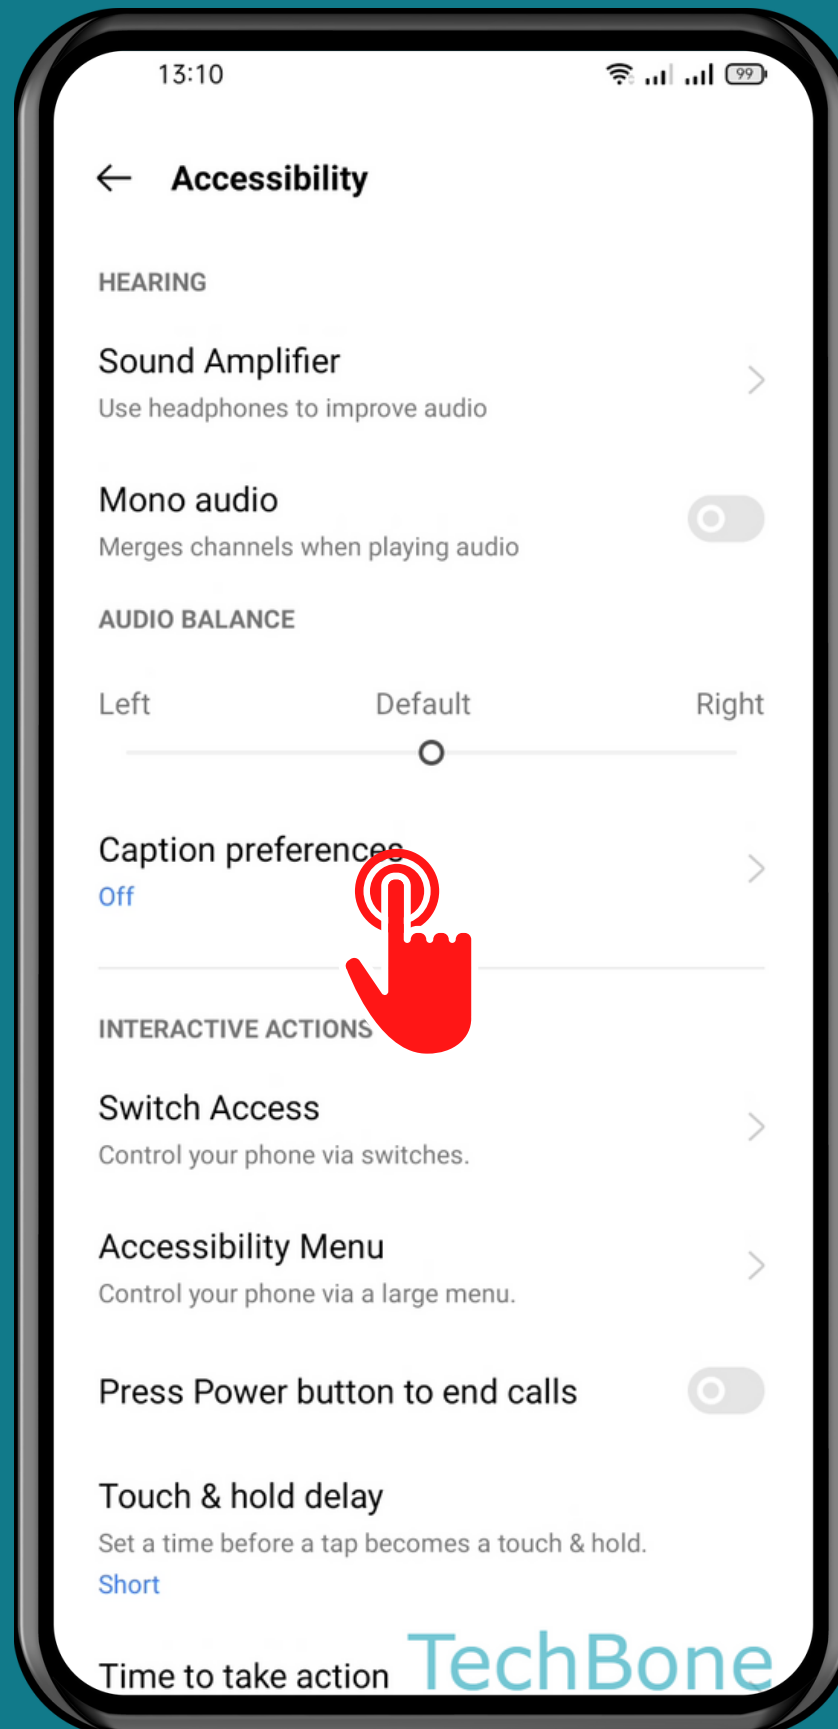

REALME

Android 11 - realme UI 2

HOW TO TURN ON/OFF SUBTITLES

Tap on
Settings

Tap on Additional settings

Tap on Accessibility

Tap on Caption preferences

Turn On/Off Captions

Set other Caption settings

Done!