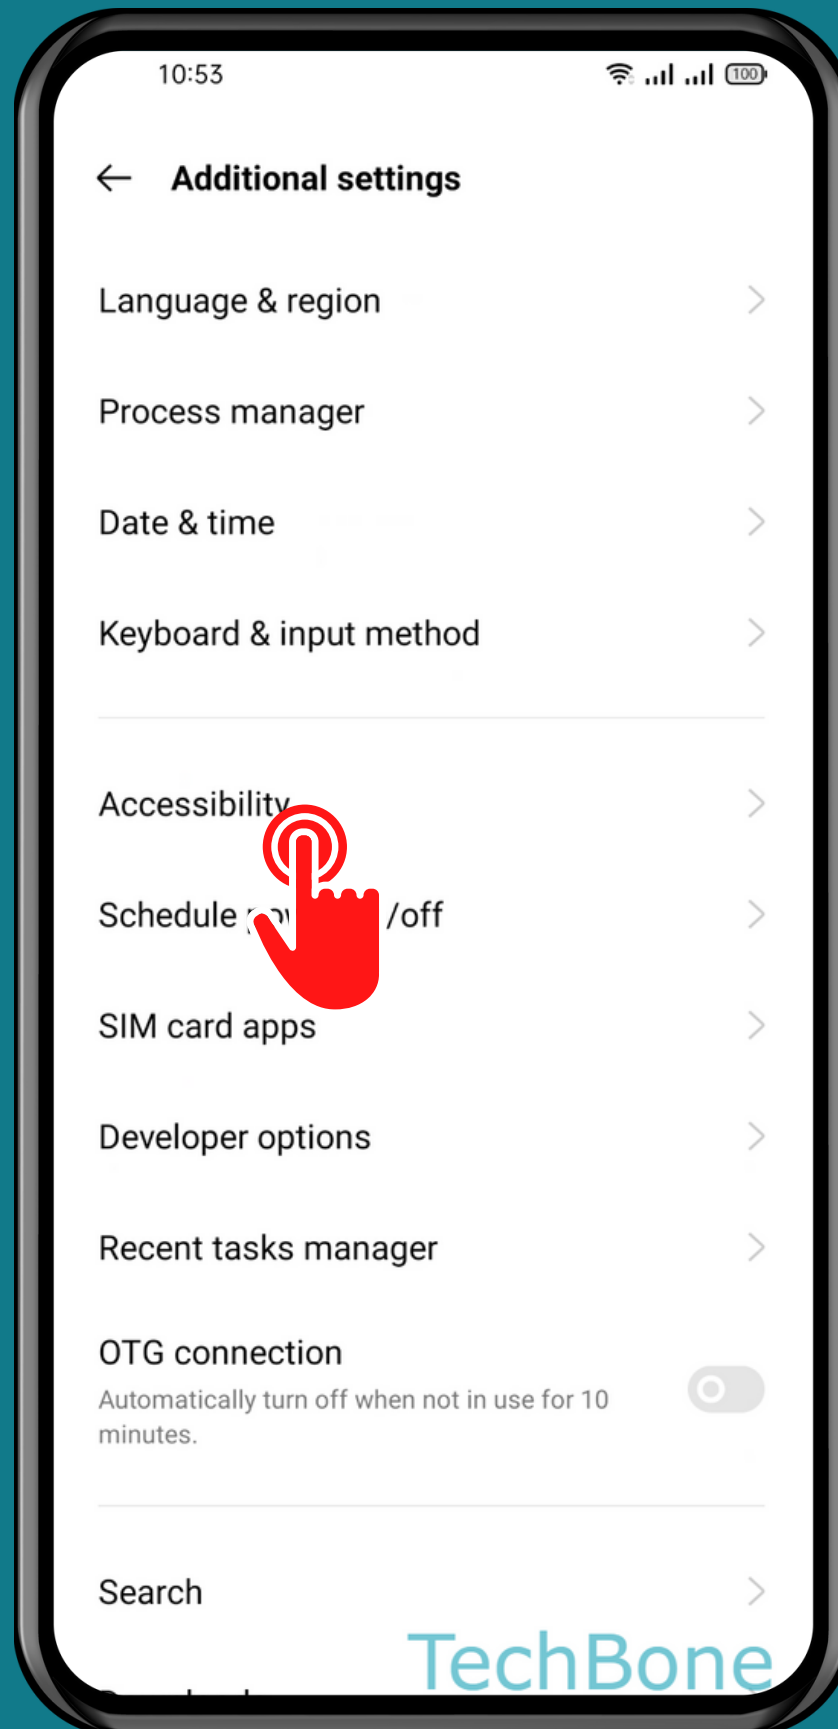

REALME

Android 11 - realme UI 2

HOW TO TURN ON/OFF SUBTITLES

Tap on
Settings

Tap on Additional settings

Tap on Accessibility

Tap on Caption preferences

Turn On/Off Captions