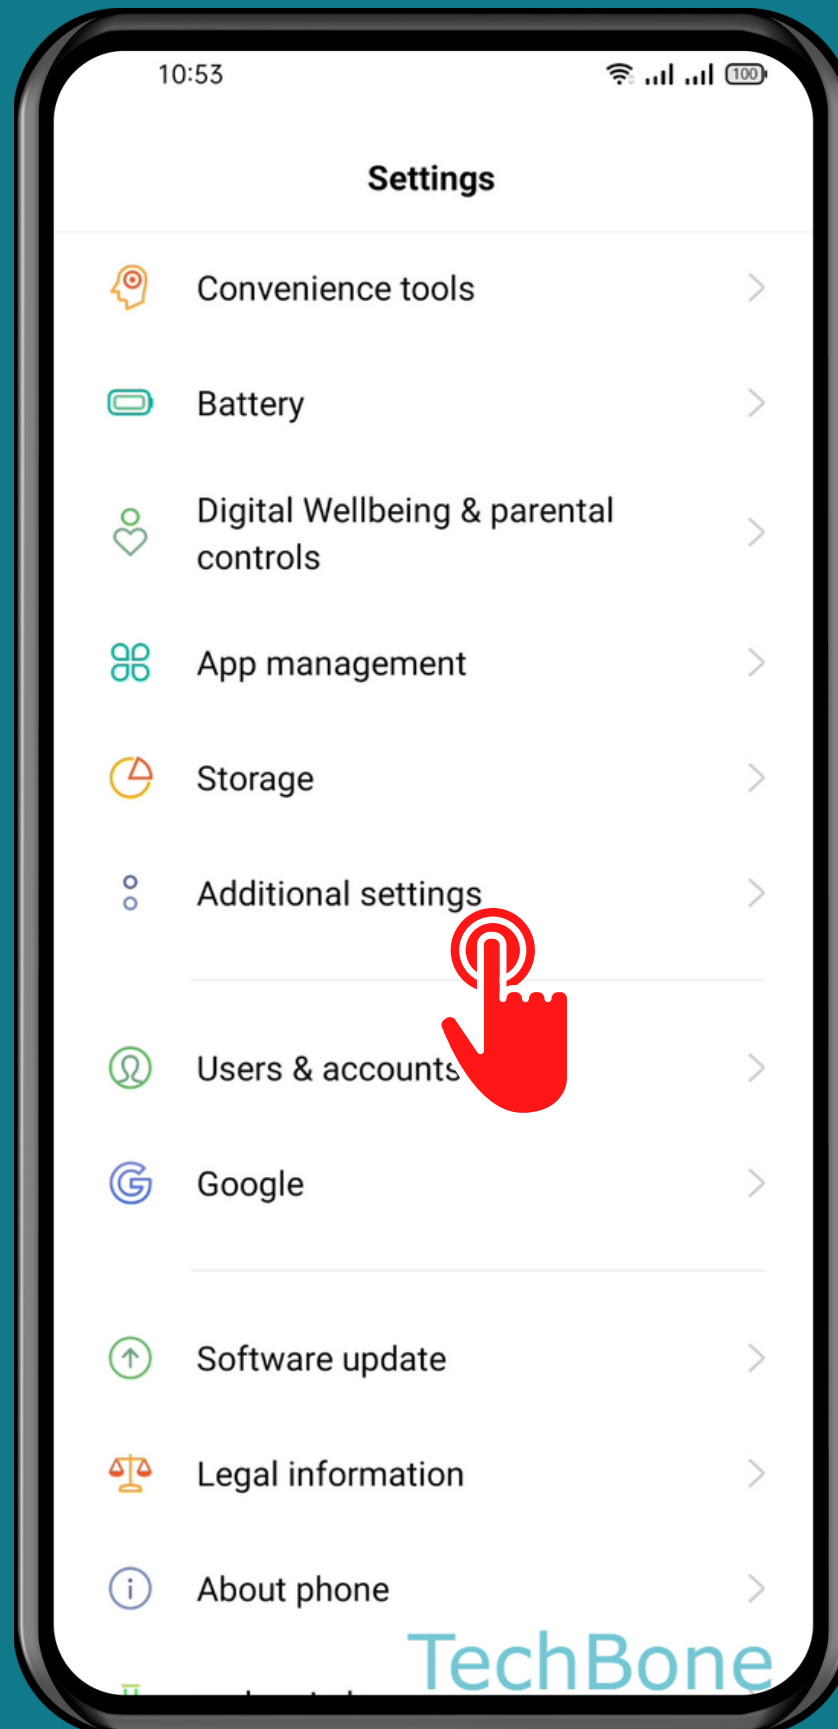

REALME

Android 11 - realme UI 2

HOW TO TURN ON/OFF SUBTITLES

Tap on
Settings

Tap on Additional settings

Tap on Accessibility

Tap on Caption preferences

Turn On/Off Captions

Set other Caption settings

Done!