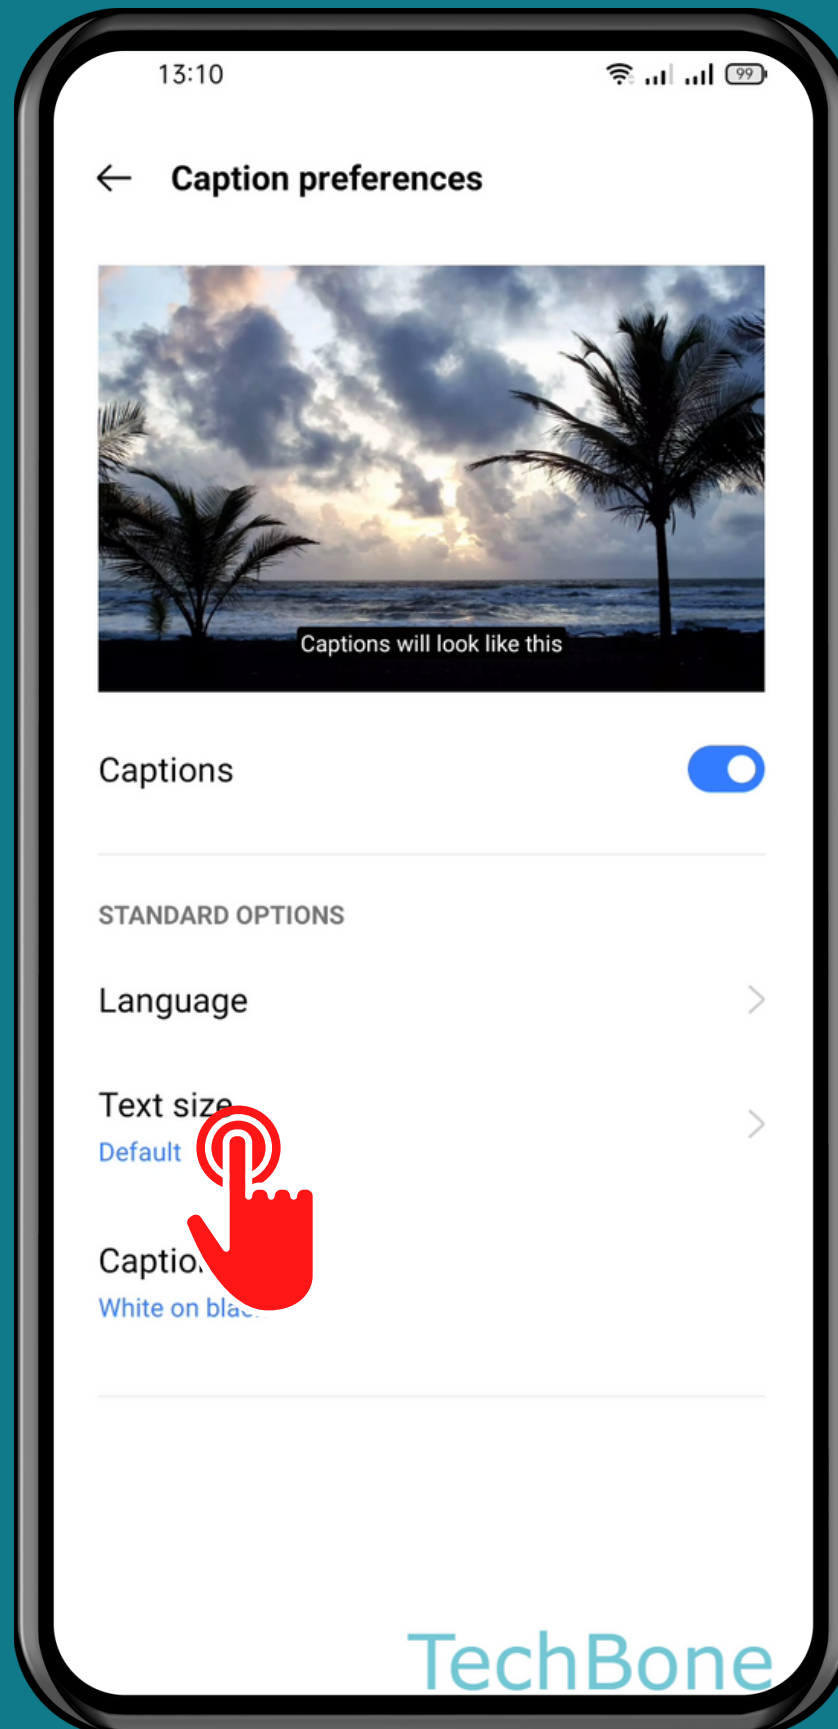

REALME

Android 11 - realme UI 2

HOW TO TURN ON/OFF SUBTITLES

Tap on
Settings

Tap on Additional settings

Tap on Accessibility

Tap on Caption preferences

Turn On/Off Captions