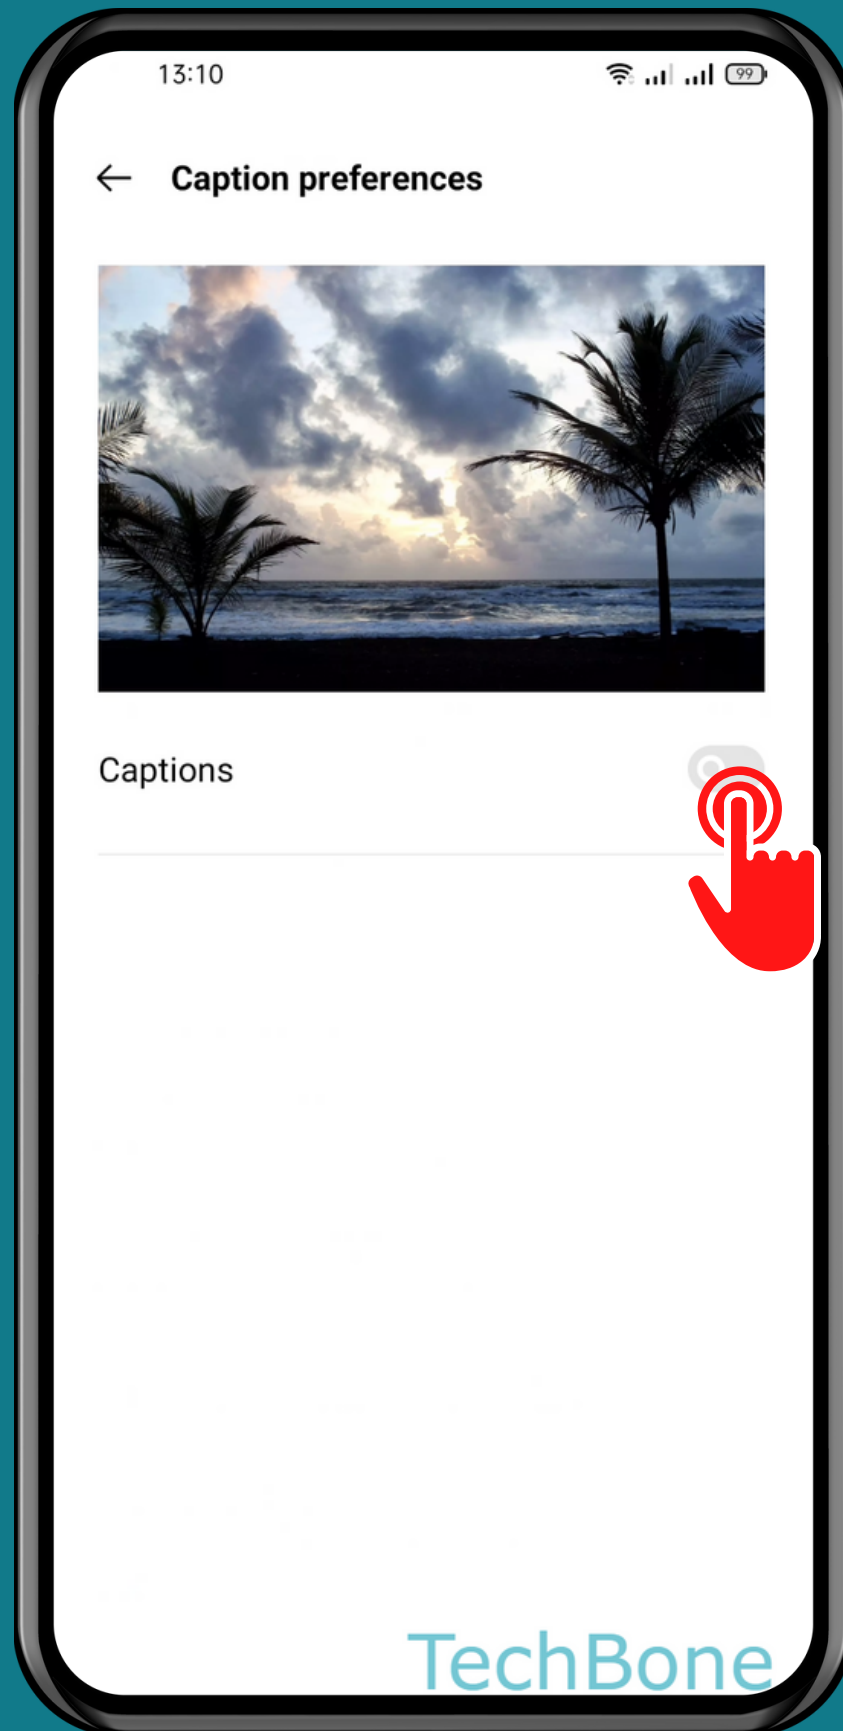

REALME

Android 11 - realme UI 2

HOW TO TURN ON/OFF SUBTITLES

Tap on
Settings

Tap on Additional settings

Tap on Accessibility

Tap on Caption preferences

Turn On/Off Captions