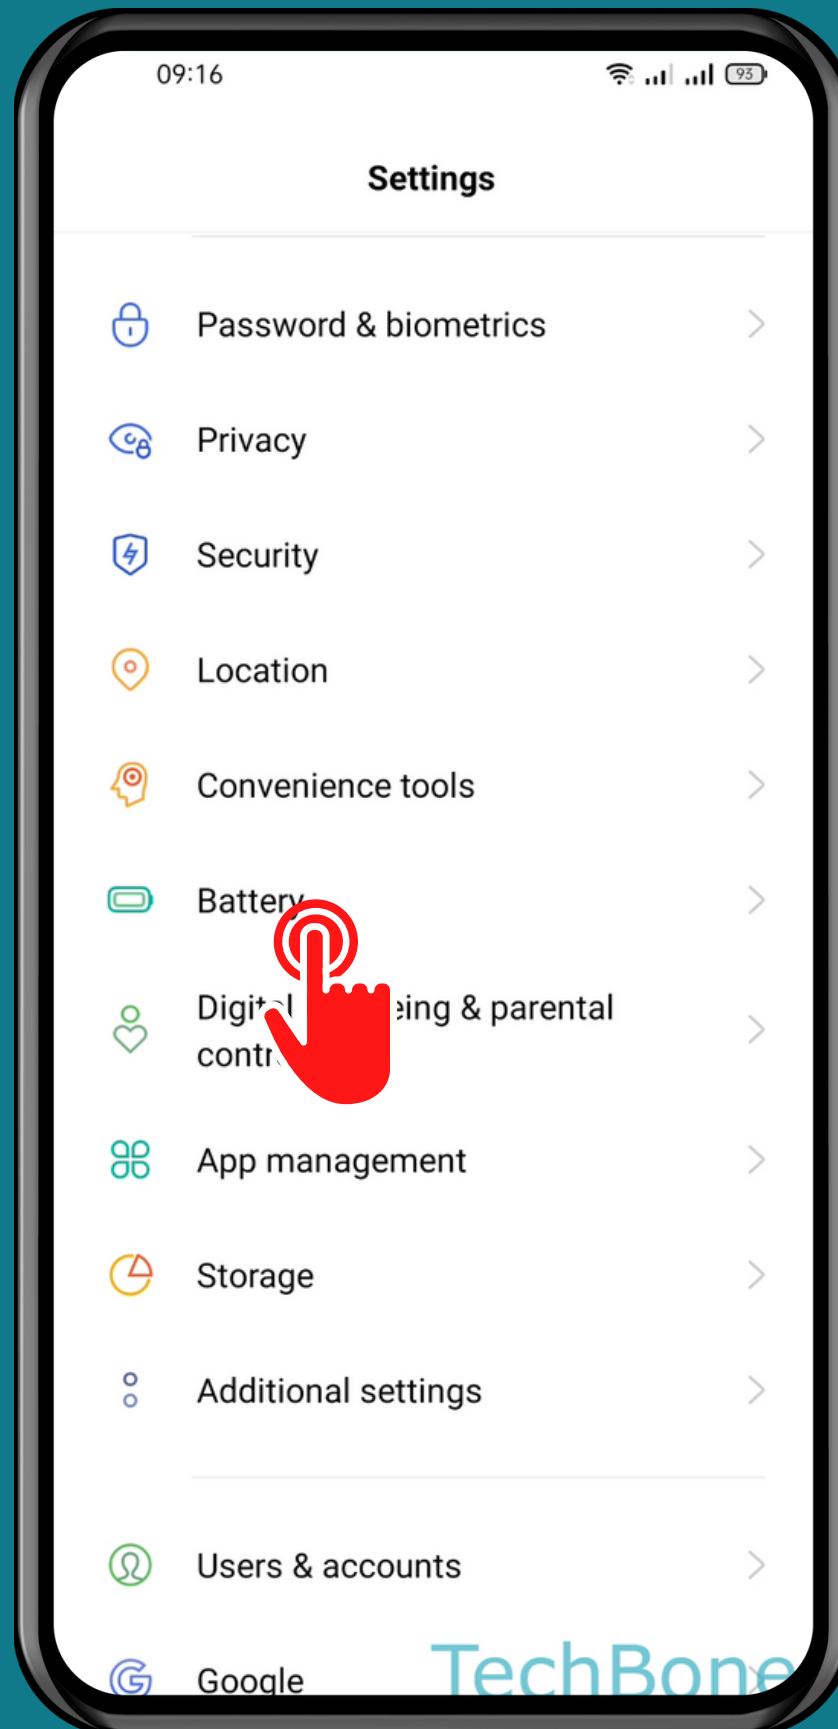

REALME

Android 11 - realme UI 2

# HOW TO TURN ON/OFF SUPER POWER SAVING MODE

Tap on  
Settings

Tap on  
Battery