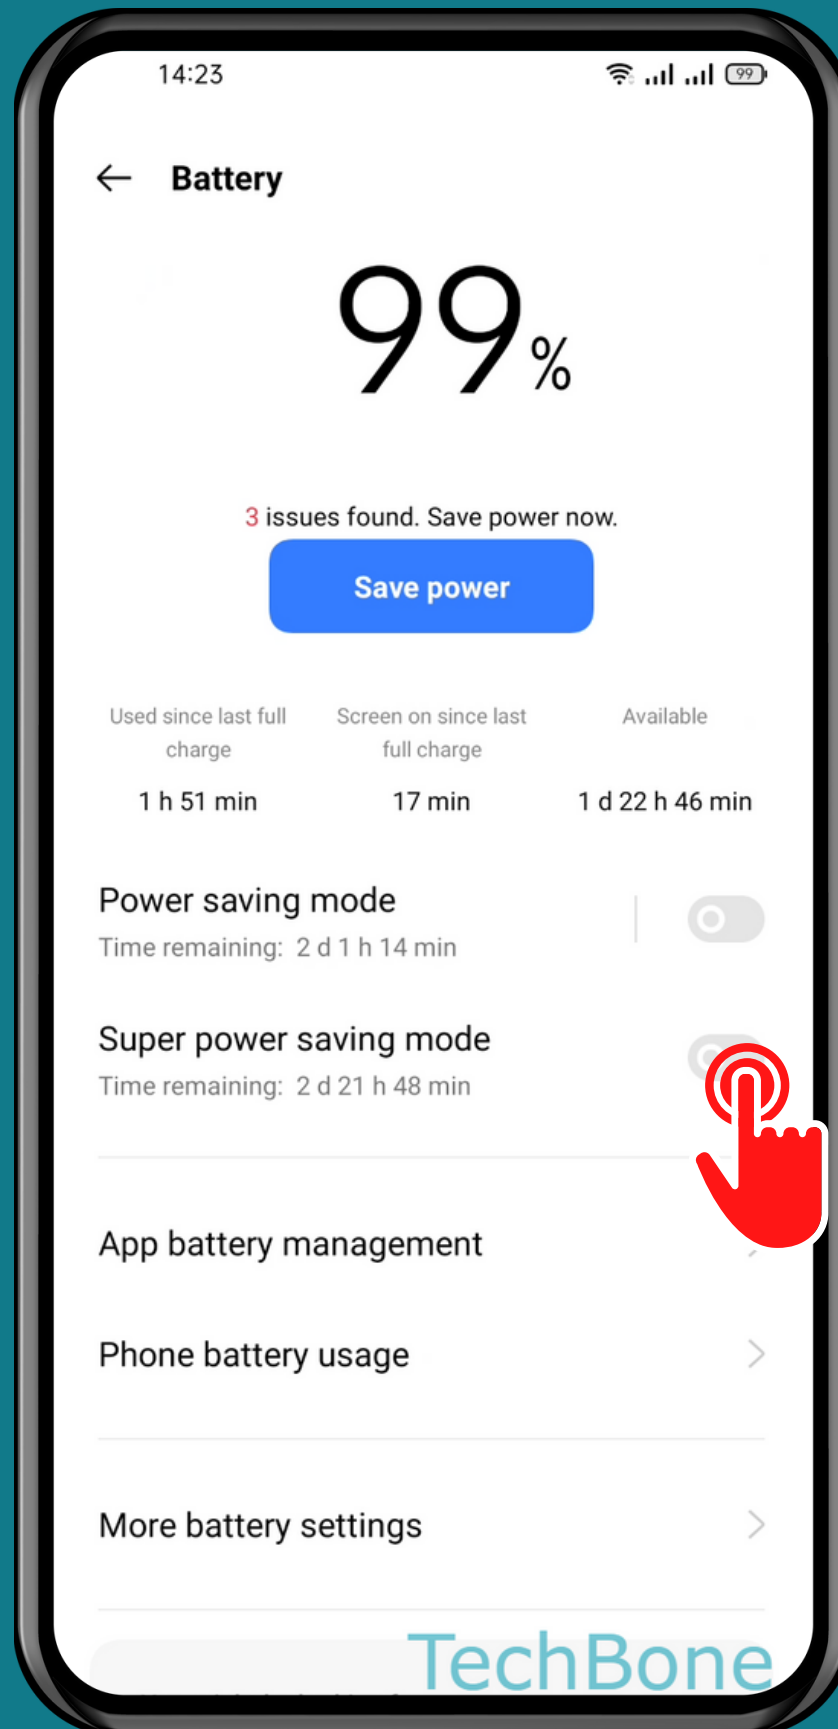

# HOW TO TURN ON/OFF SUPER POWER SAVING MODE

Tap on  
Settings

Tap on  
Battery