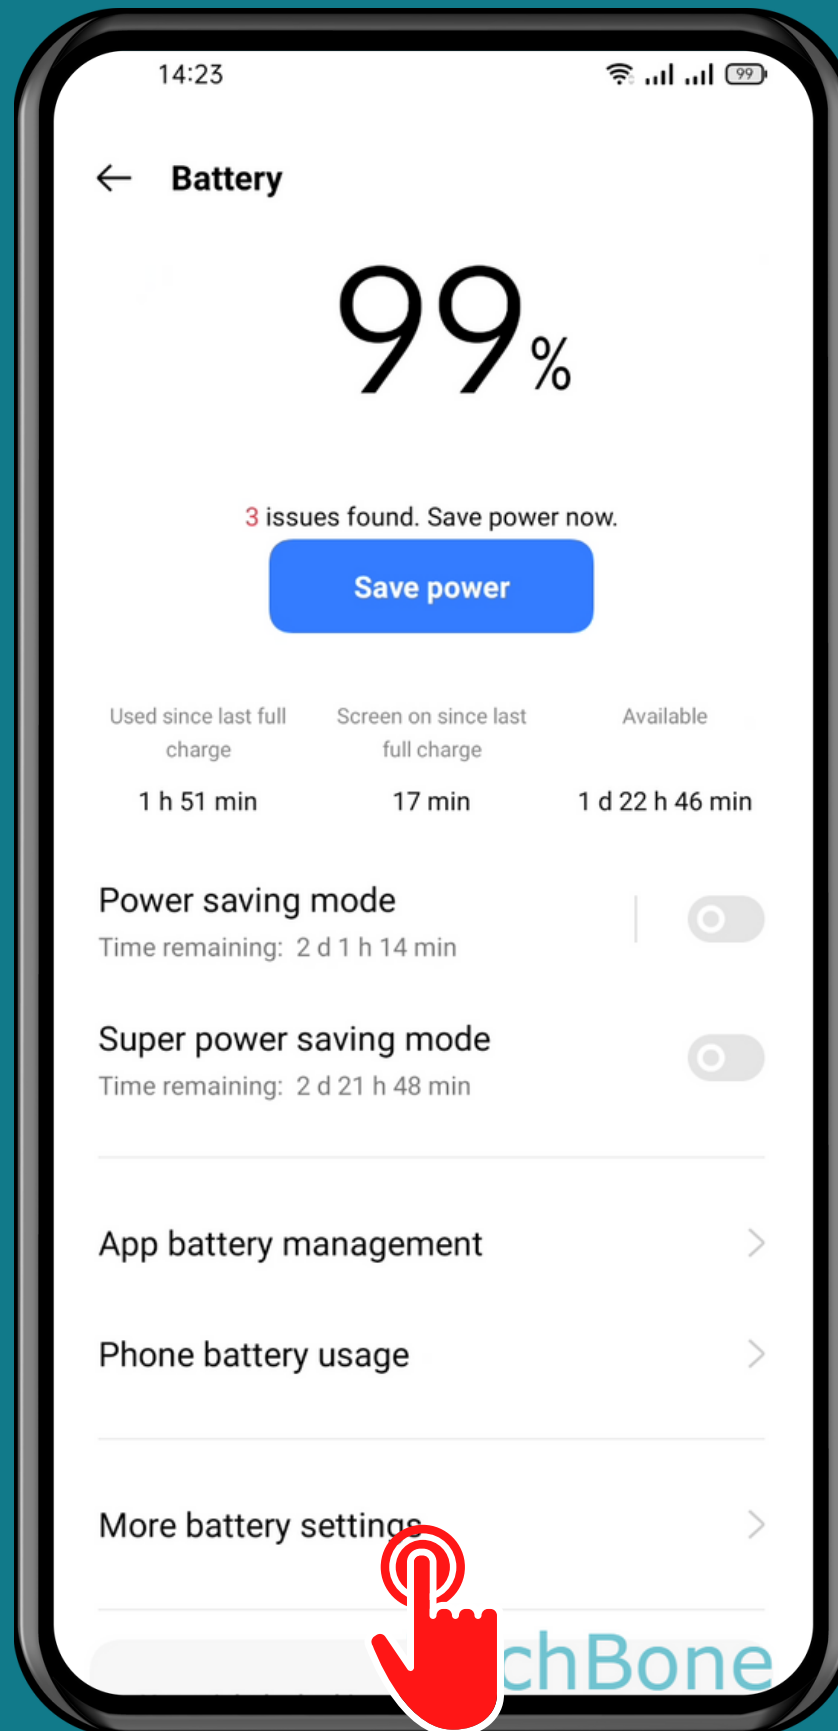

REALME

Android 11 - realme UI 2

HOW TO TURN ON/OFF ULTRA STANDBY MODE

Tap on
Settings

Tap on
Battery

Tap on
More battery settings

Tap on
Optimized standby

Choose an Option

Tap on
Turn on

Done!