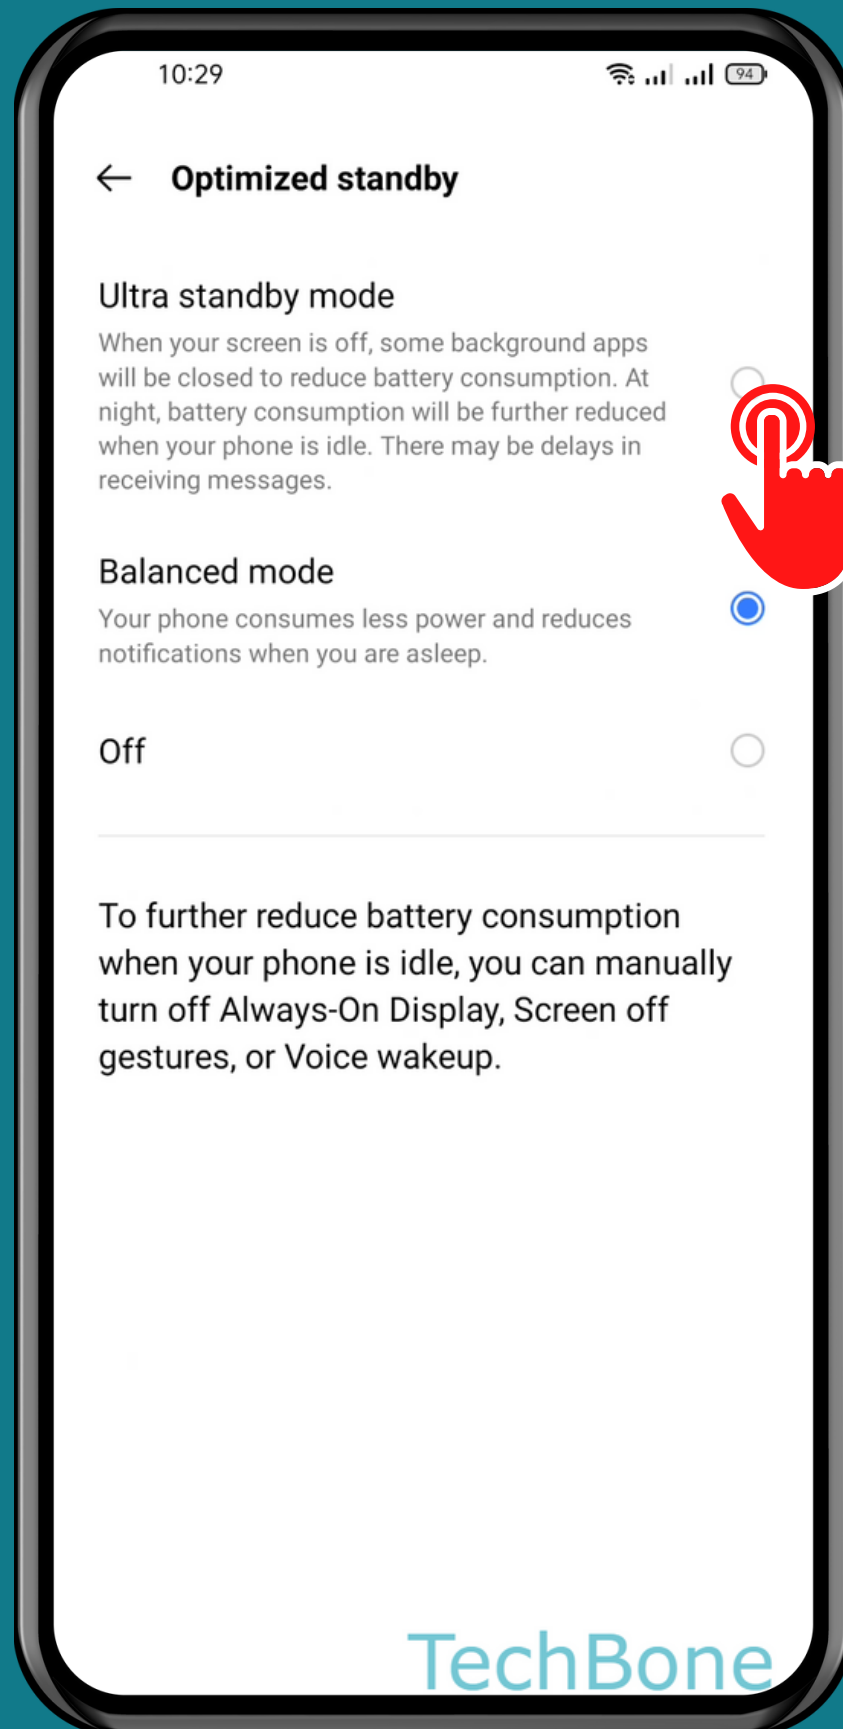

REALME

Android 11 - realme UI 2

HOW TO TURN ON/OFF ULTRA STANDBY MODE

Tap on
Settings

Tap on
Battery

Tap on
More battery settings

Tap on
Optimized standby

Choose an Option