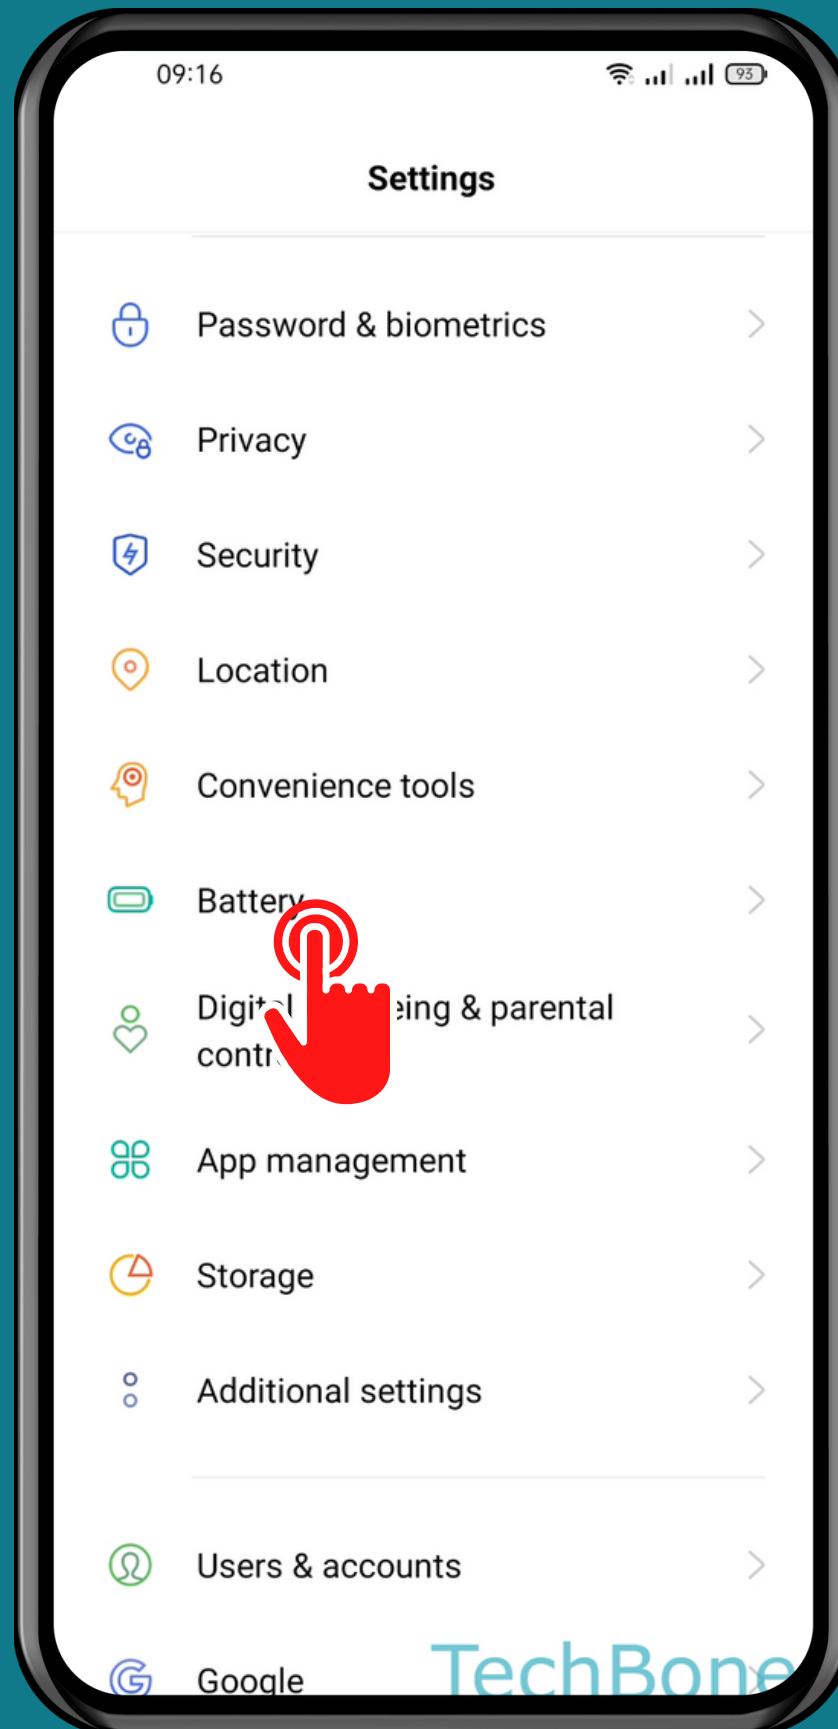

REALME

Android 11 - realme UI 2

HOW TO TURN ON/OFF ULTRA STANDBY MODE

Tap on
Settings

Tap on
Battery

Tap on
More battery settings

Tap on
Optimized standby

Choose an Option

Tap on
Turn on

Done!