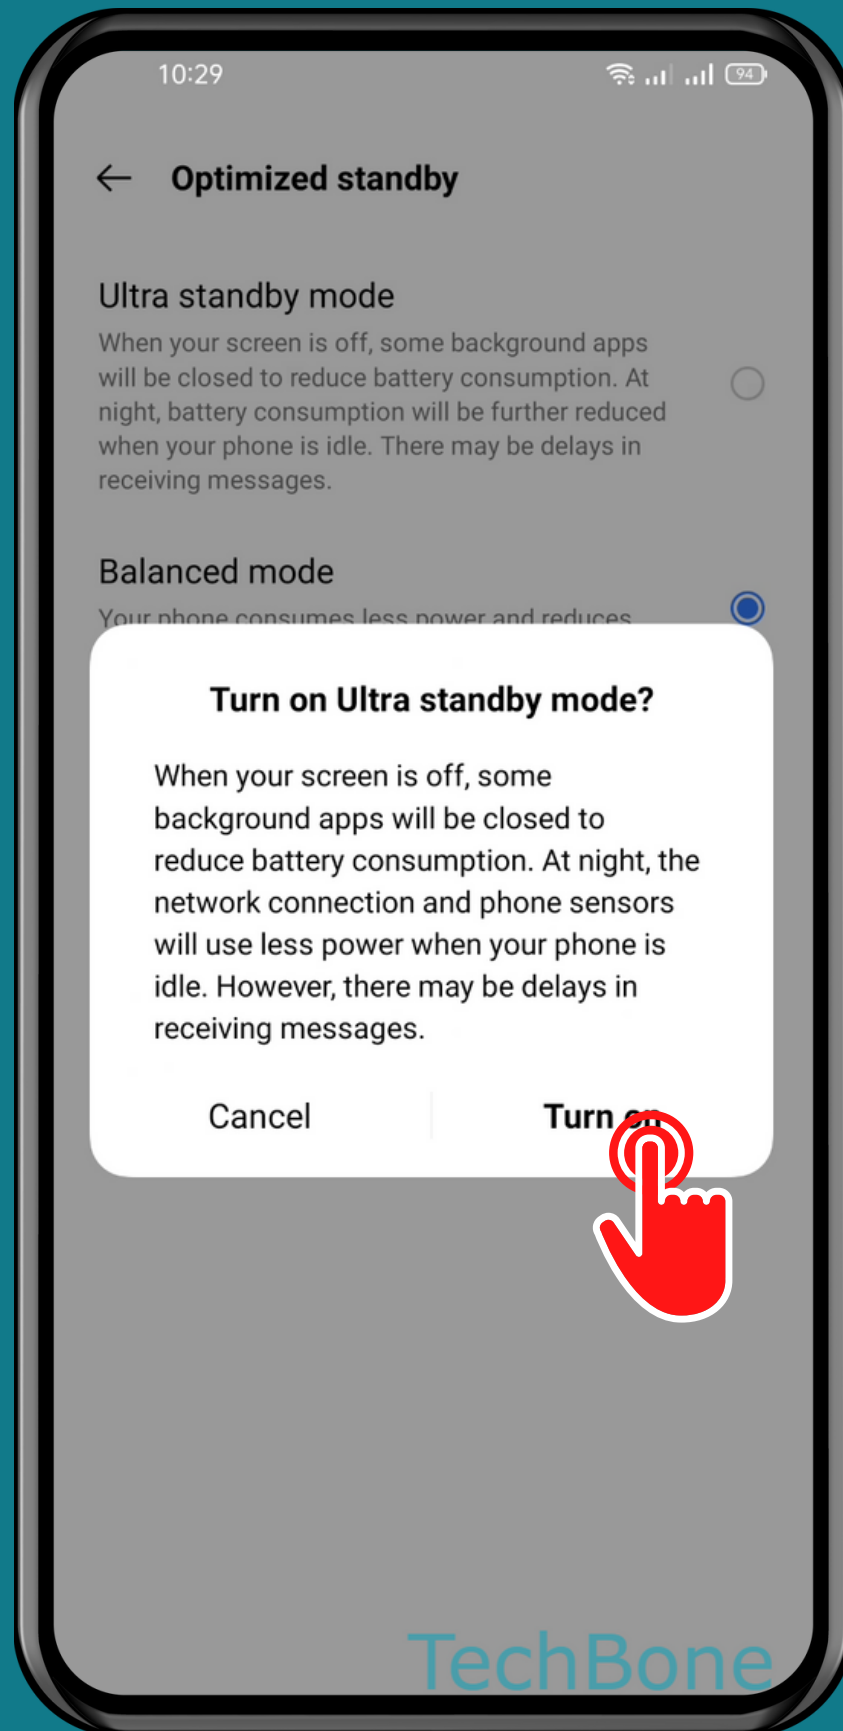

REALME

Android 11 - realme UI 2

HOW TO TURN ON/OFF ULTRA STANDBY MODE

Tap on
Settings

Tap on
Battery

Tap on
More battery settings

Tap on
Optimized standby

Choose an Option

Tap on
Turn on

Done!