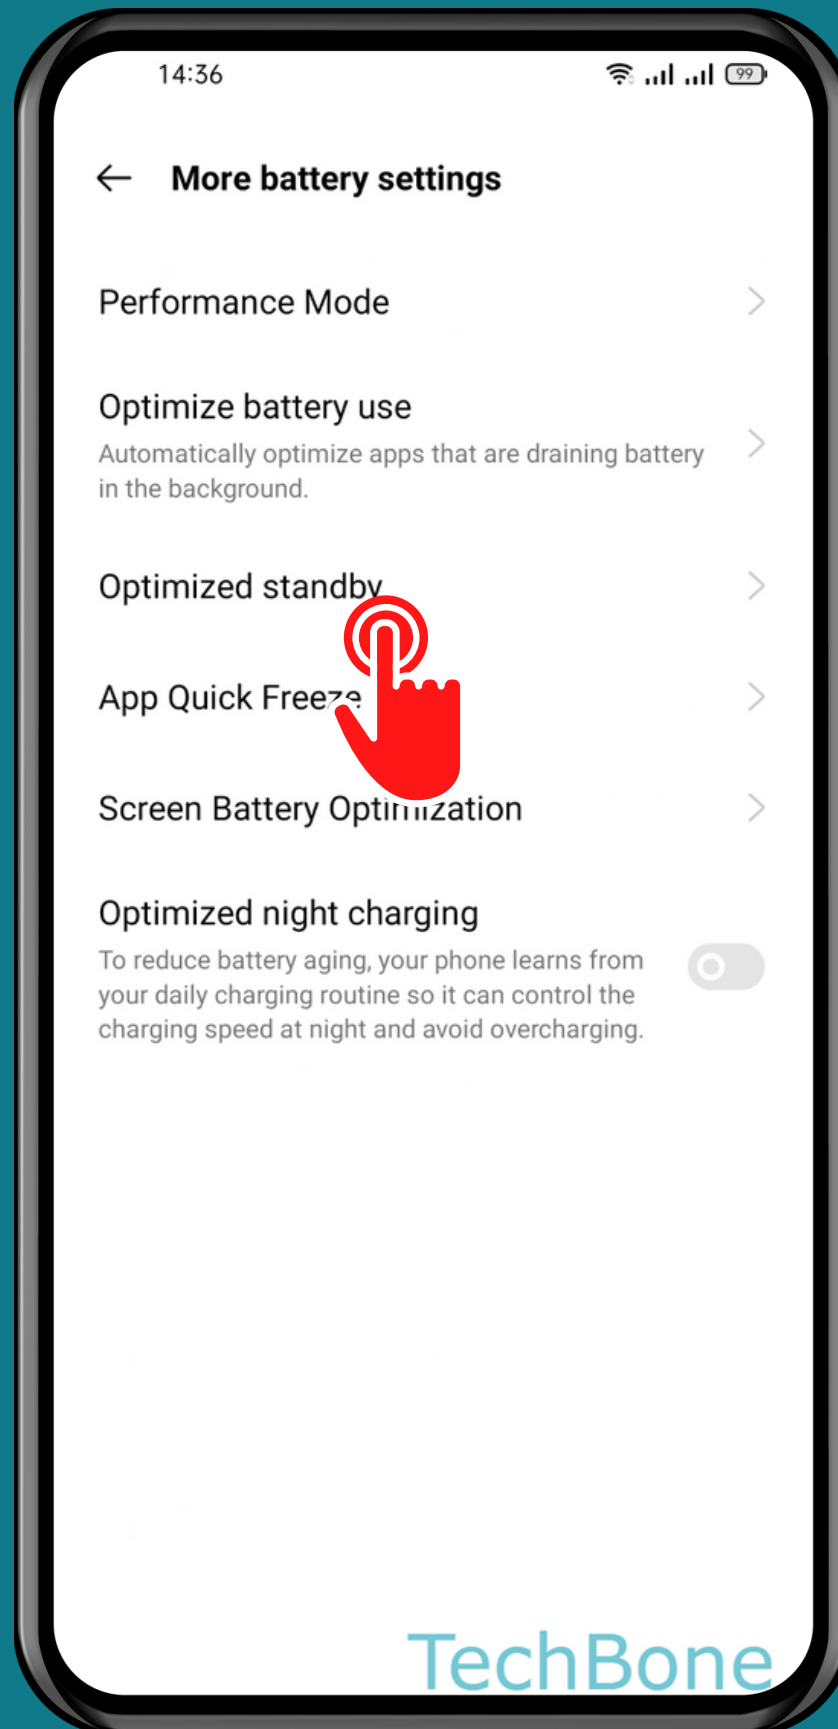

REALME

Android 11 - realme UI 2

HOW TO TURN ON/OFF ULTRA STANDBY MODE

Tap on
Settings

Tap on
Battery

Tap on
More battery settings

Tap on
Optimized standby

Choose an Option