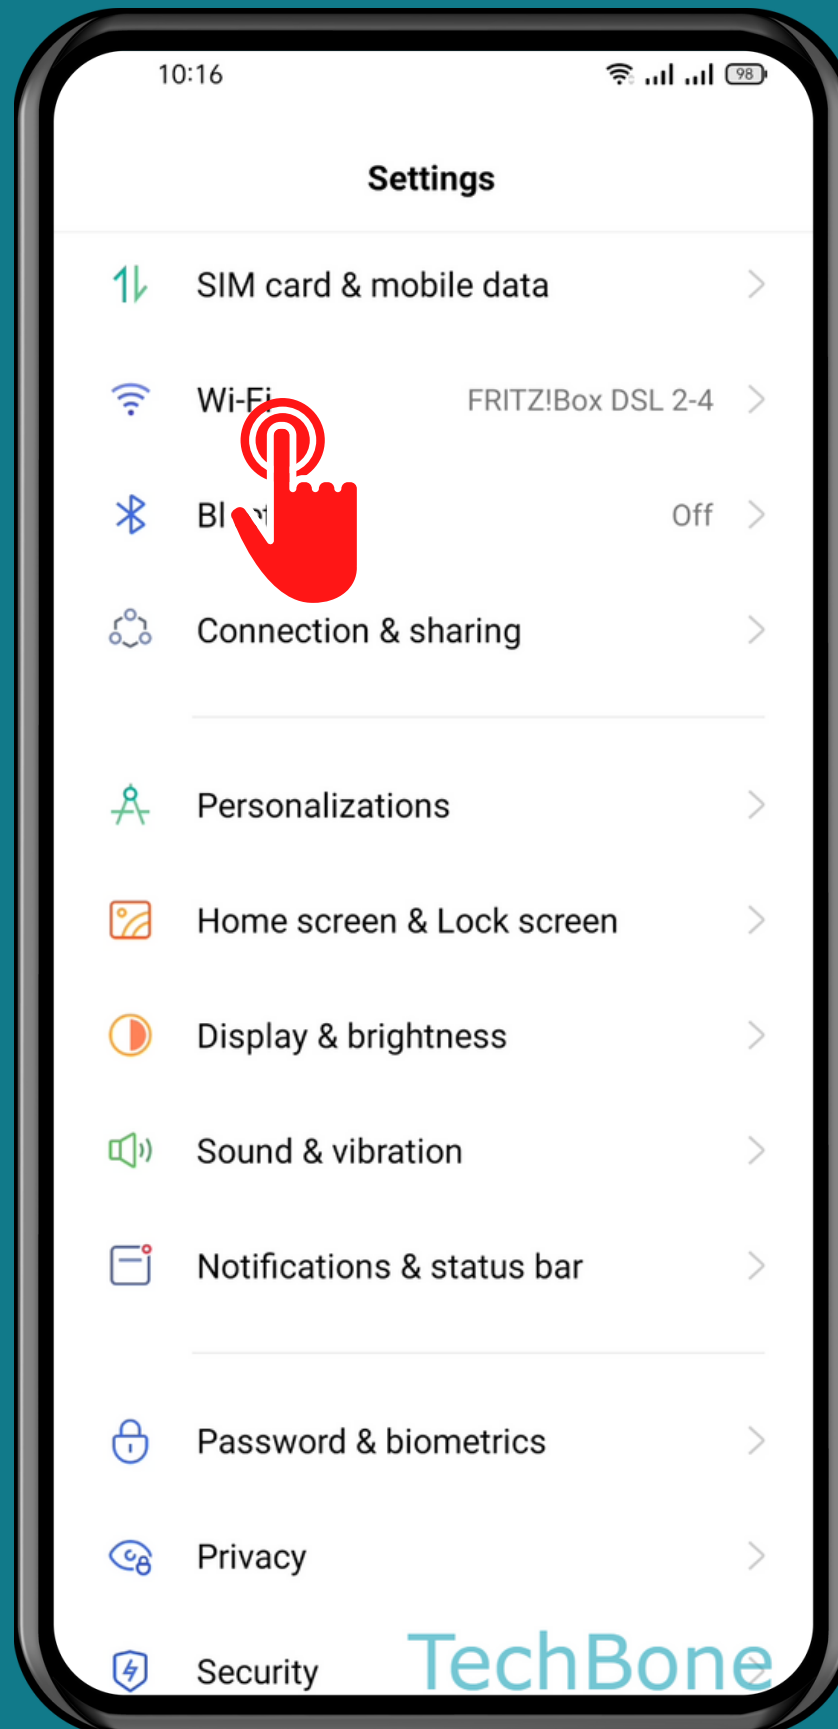

REALME

Android 11 - realme UI 2

# HOW TO TURN ON/OFF WI-FI

Tap on  
Settings

Tap on  
Wi-Fi

# Turn On/Off Wi-Fi

Done!