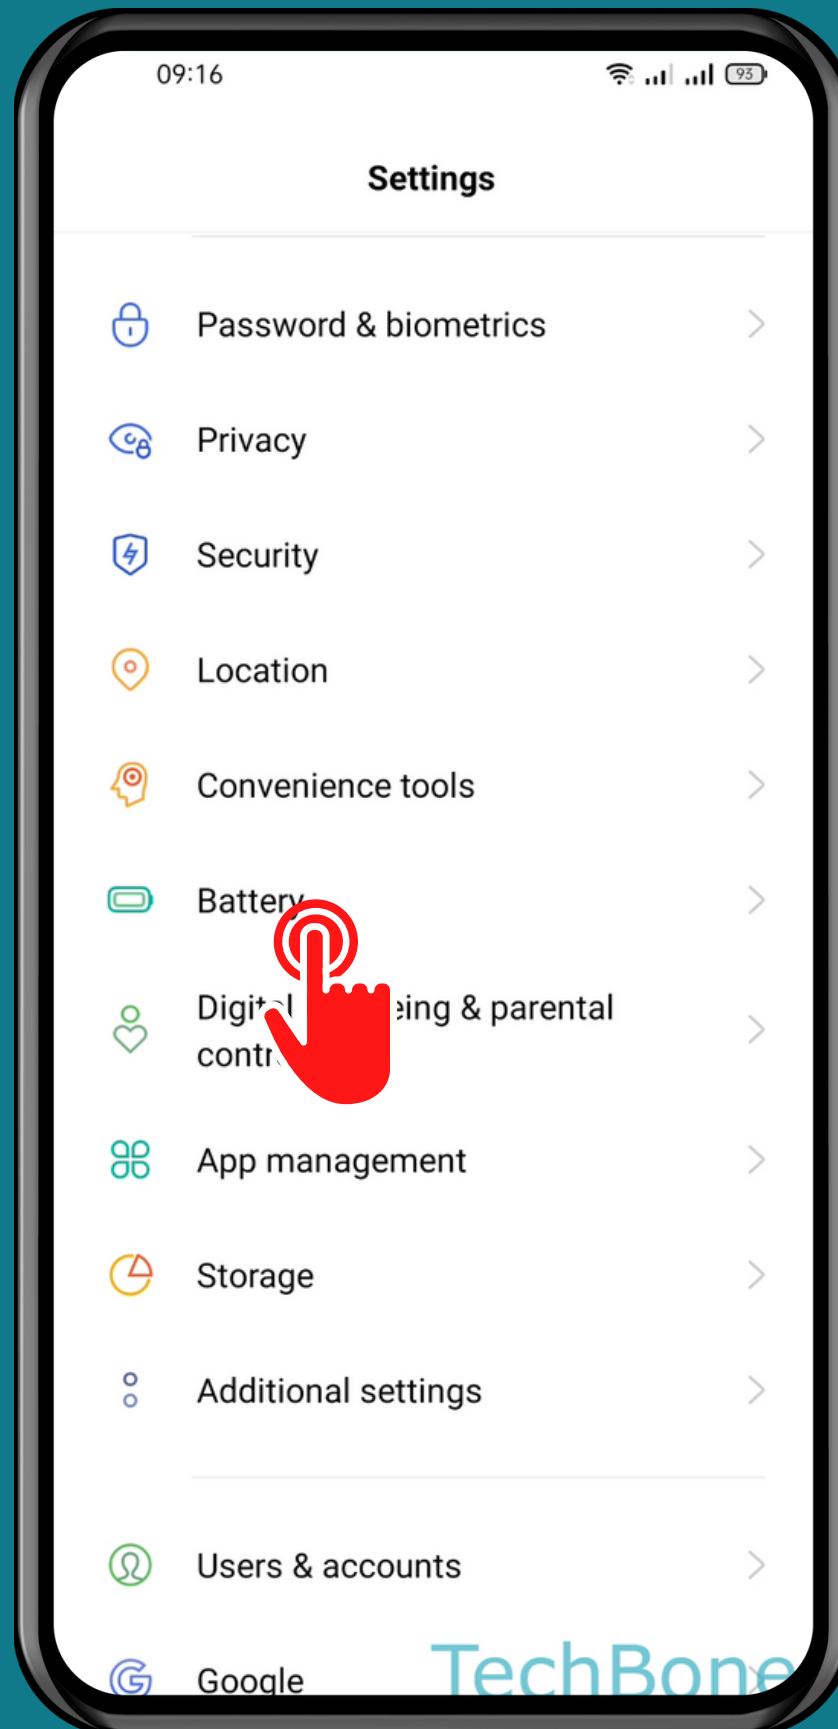

REALME

Android 11 - realme UI 2

HOW TO TURN ON POWER SAVER AUTOMATICALLY

Tap on
Settings

Tap on
Battery

Tap on
Power saving mode

Turn On/Off

Turn on at specified battery level

Set the Battery level

Done!