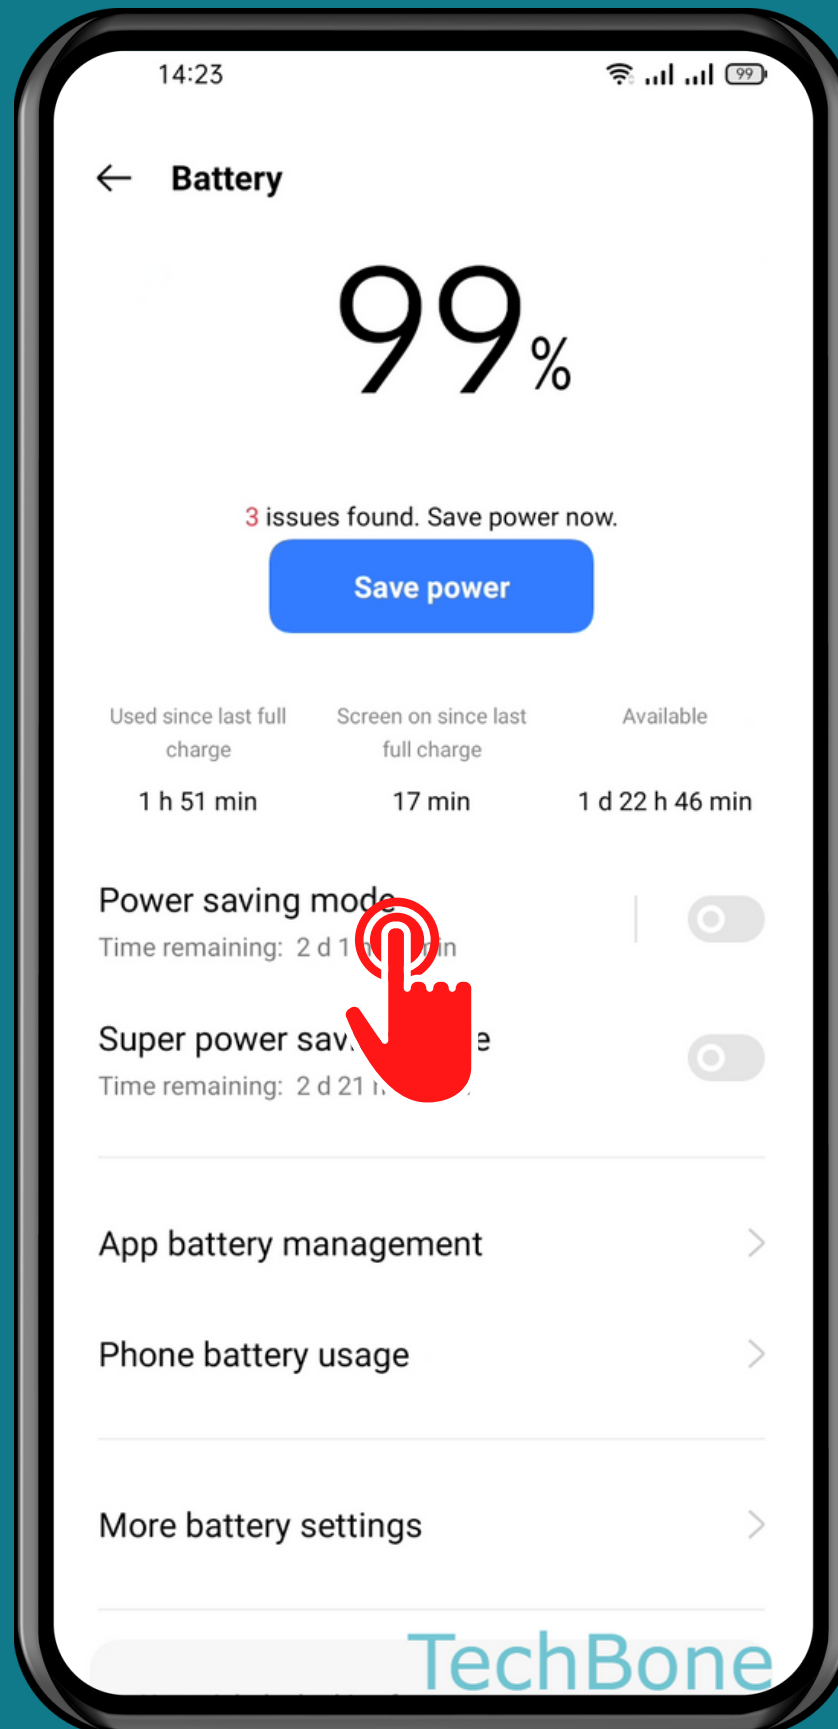

REALME

Android 11 - realme UI 2

HOW TO TURN ON POWER SAVER AUTOMATICALLY

Tap on
Settings

Tap on
Battery

Tap on
Power saving mode

Turn On/Off

Turn on at specified battery level

Set the Battery level

Done!