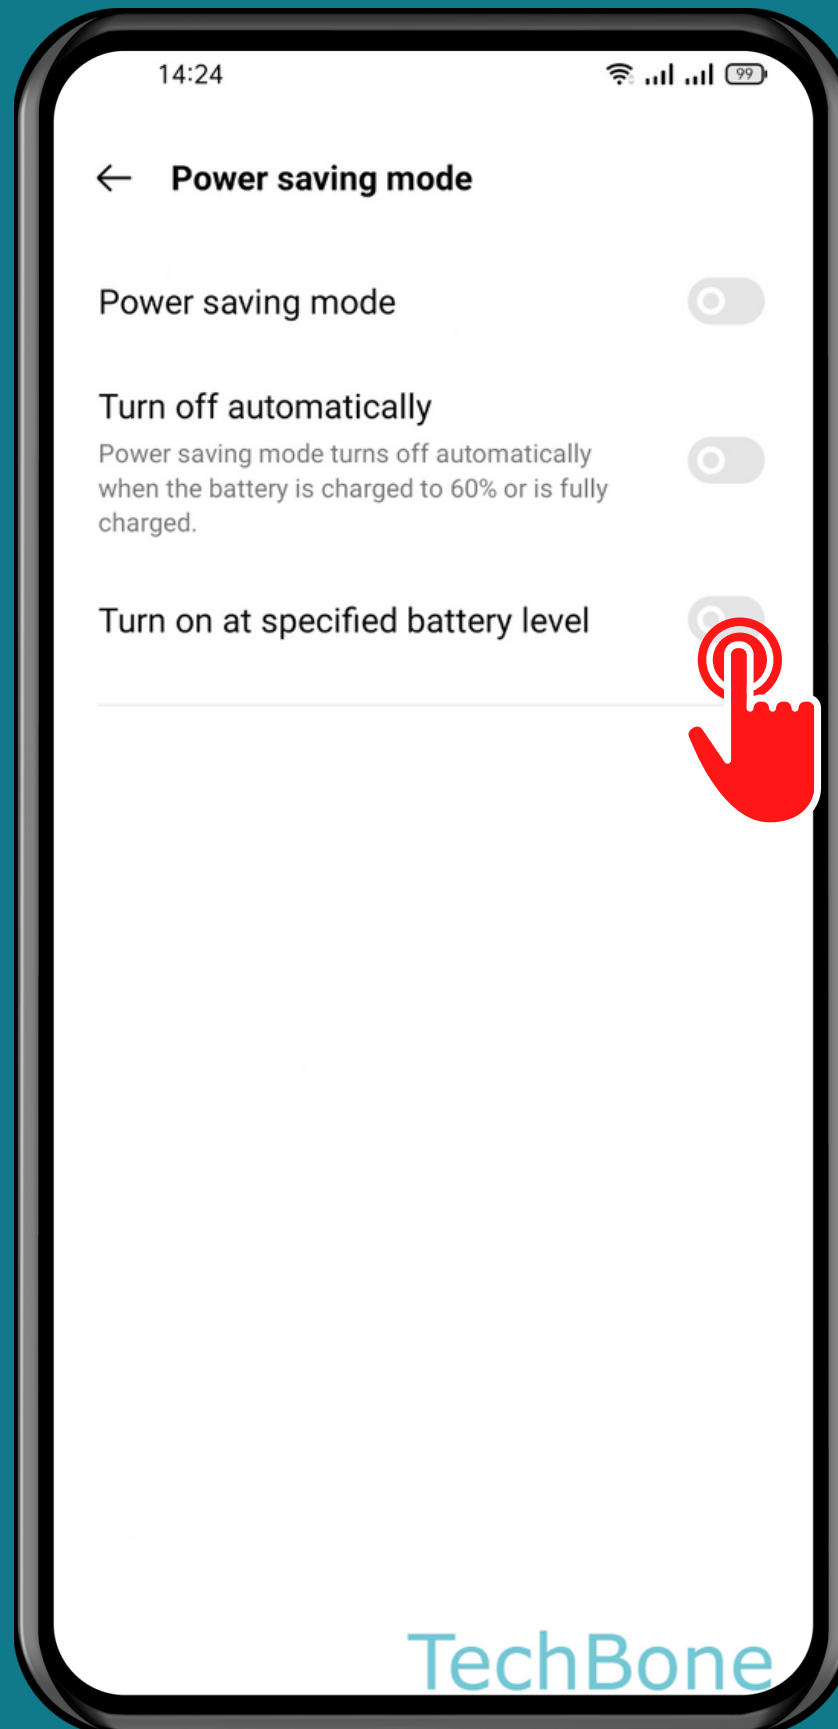

REALME

Android 11 - realme UI 2

HOW TO TURN ON POWER SAVER AUTOMATICALLY

Tap on
Settings

Tap on
Battery

Tap on
Power saving mode

Turn On/Off

Turn on at specified battery level