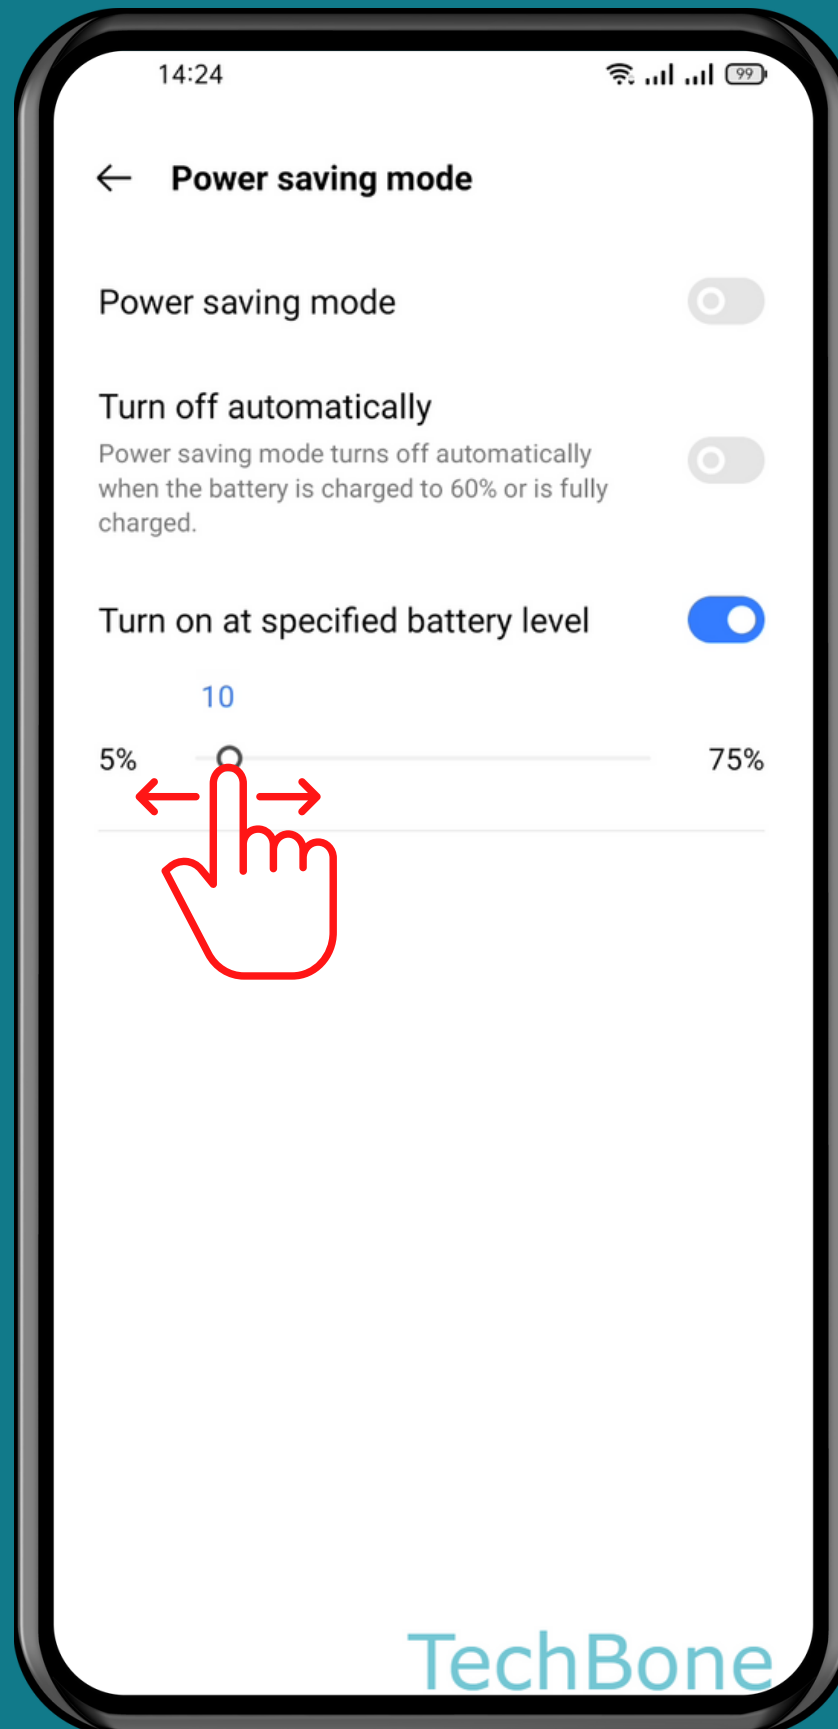

REALME

Android 11 - realme UI 2

HOW TO TURN ON POWER SAVER AUTOMATICALLY

Tap on
Settings

Tap on
Battery

Tap on
Power saving mode

Turn On/Off

Turn on at specified battery level

Set the Battery level

Done!