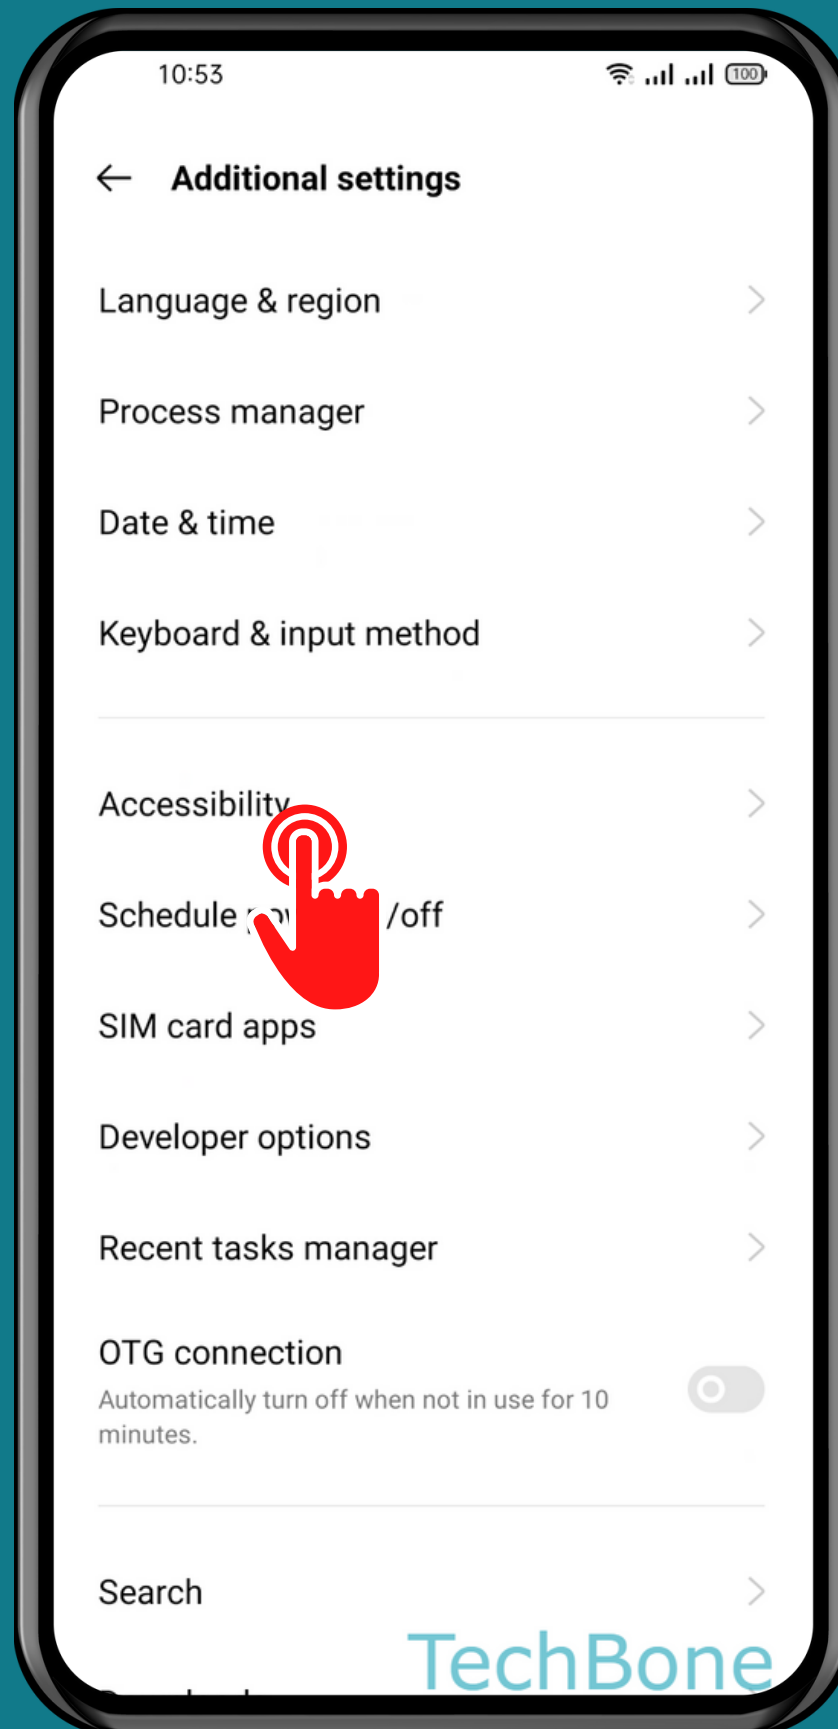

REALME

Android 11 - realme UI 2

# HOW TO TURN ON TALKBACK

Tap on  
Settings

# Tap on Additional settings