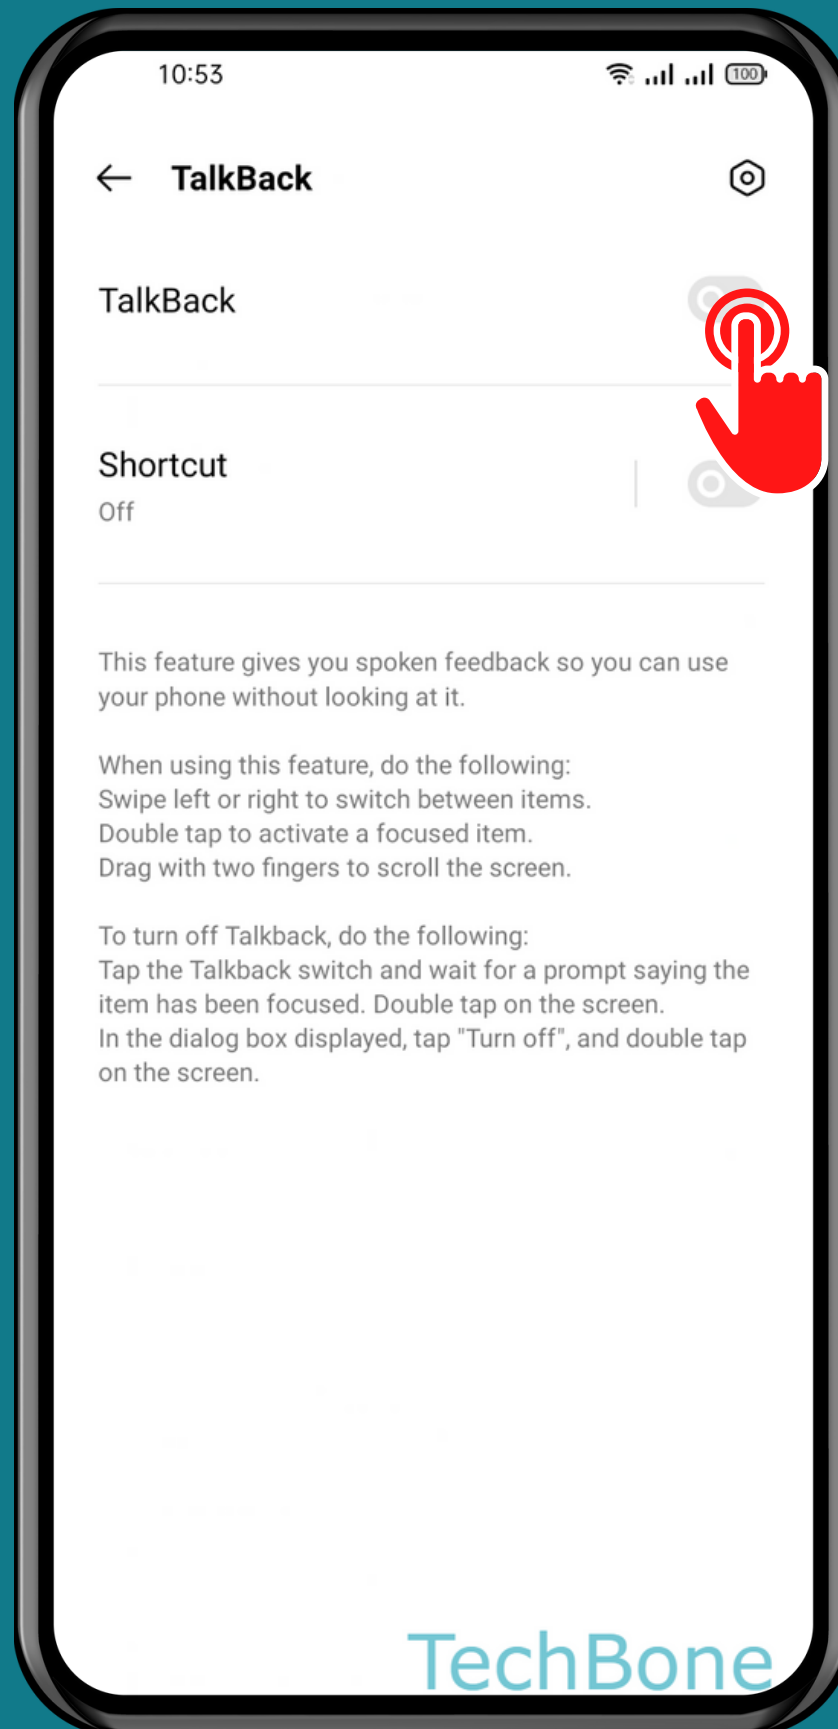

Turn On TalkBack