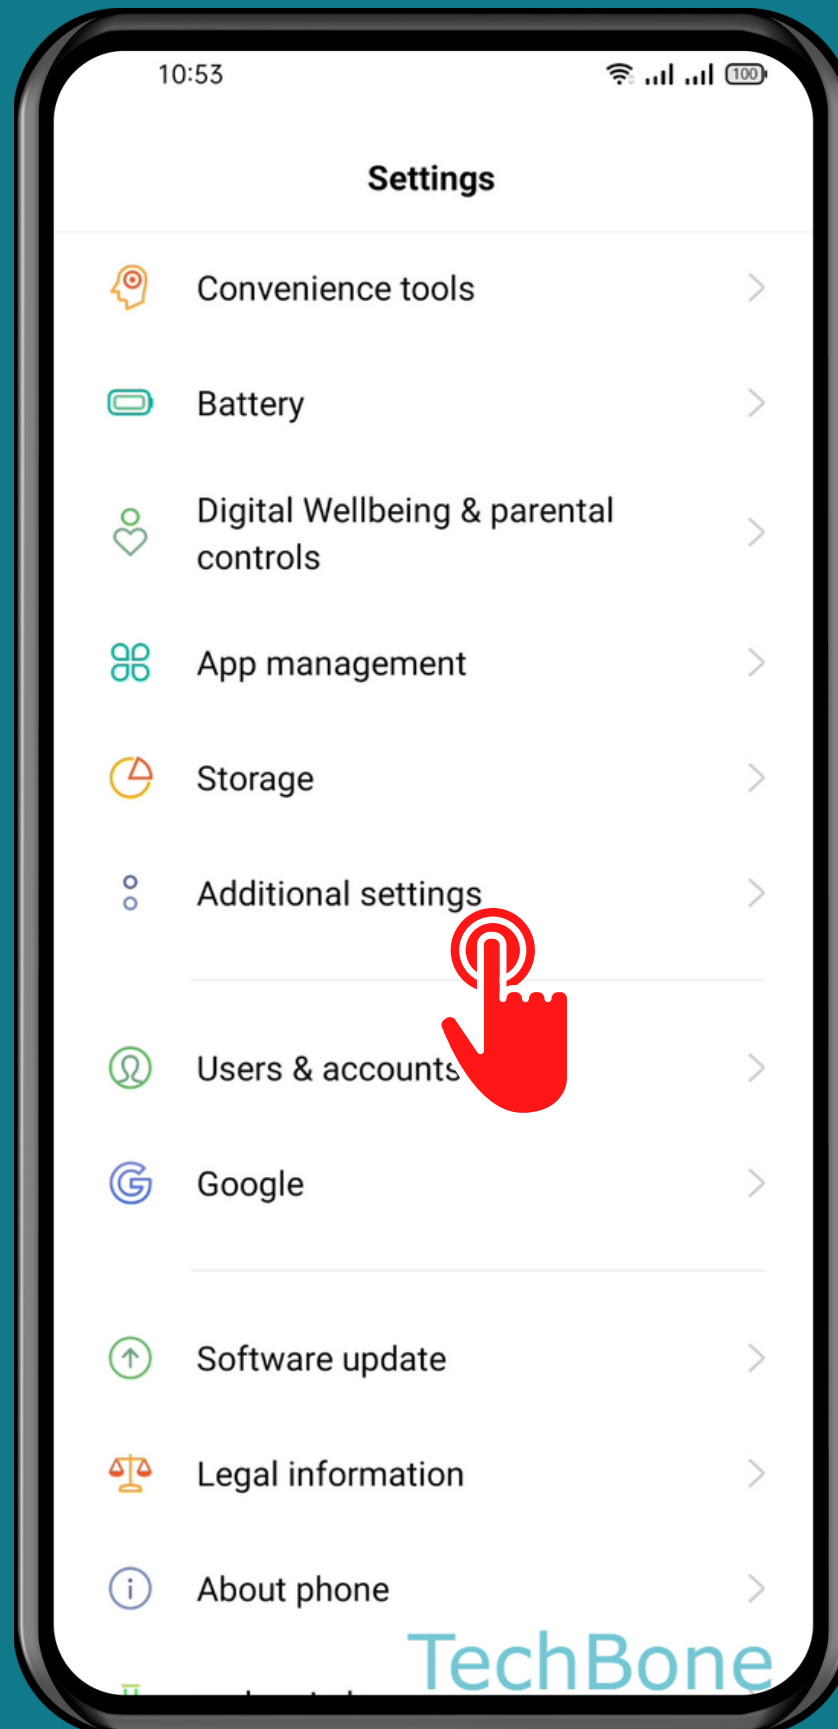

REALME

Android 11 - realme UI 2

# HOW TO TURN ON TALKBACK

Tap on  
Settings

# Tap on Additional settings