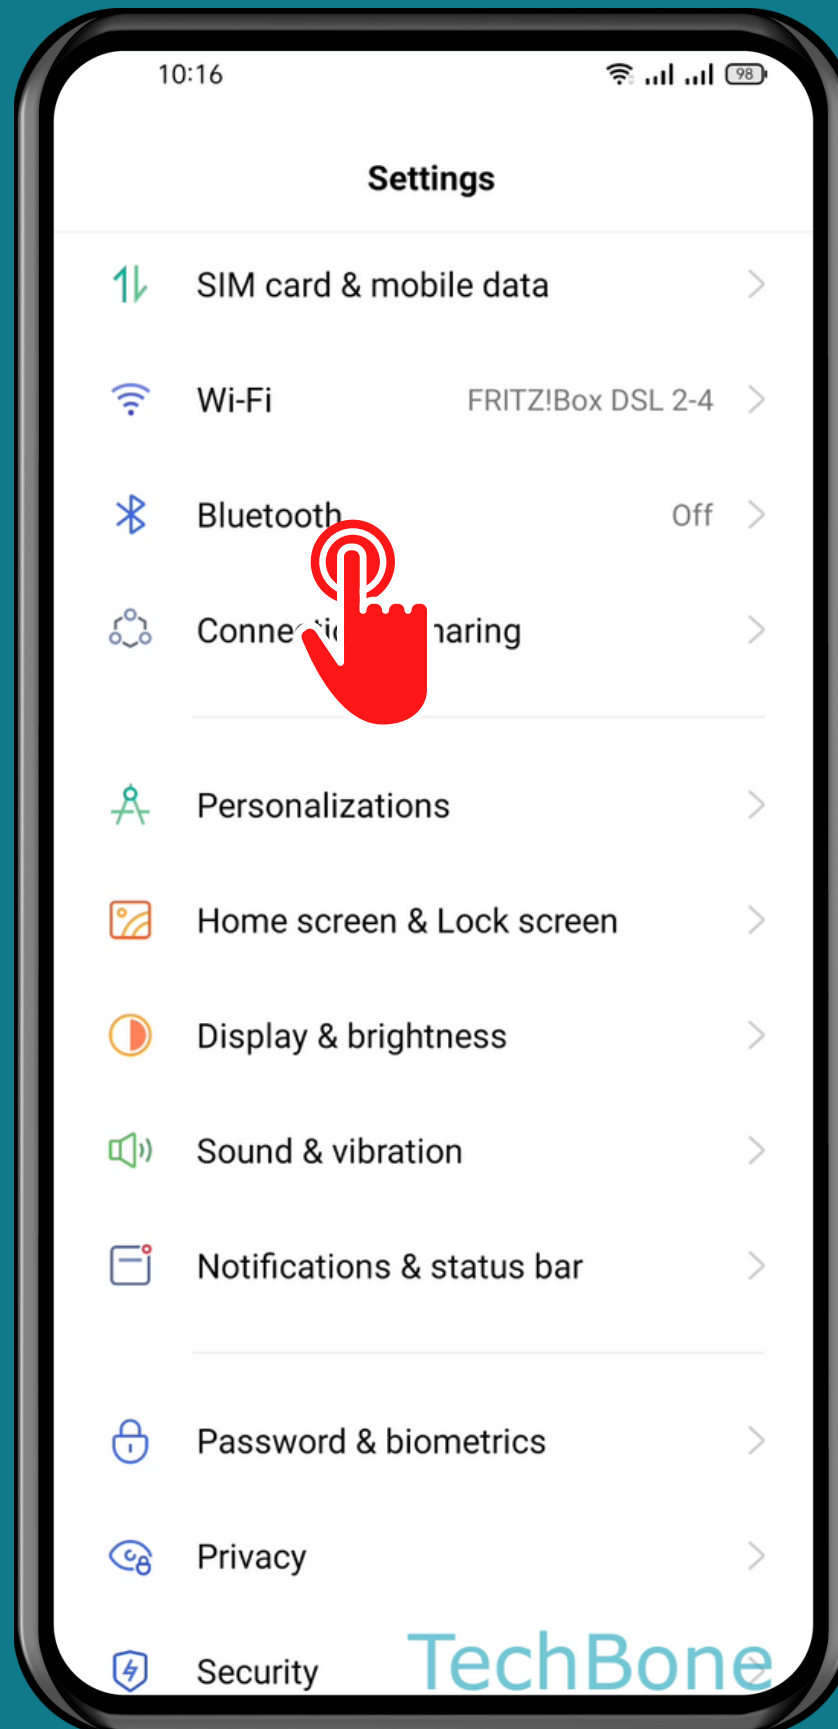

REALME

Android 11 - realme UI 2

# HOW TO UNPAIR A BLUETOOTH DEVICE

Tap on  
Settings

# Tap on Bluetooth

Select a  
Paired device

Tap on  
Unpair

Done!