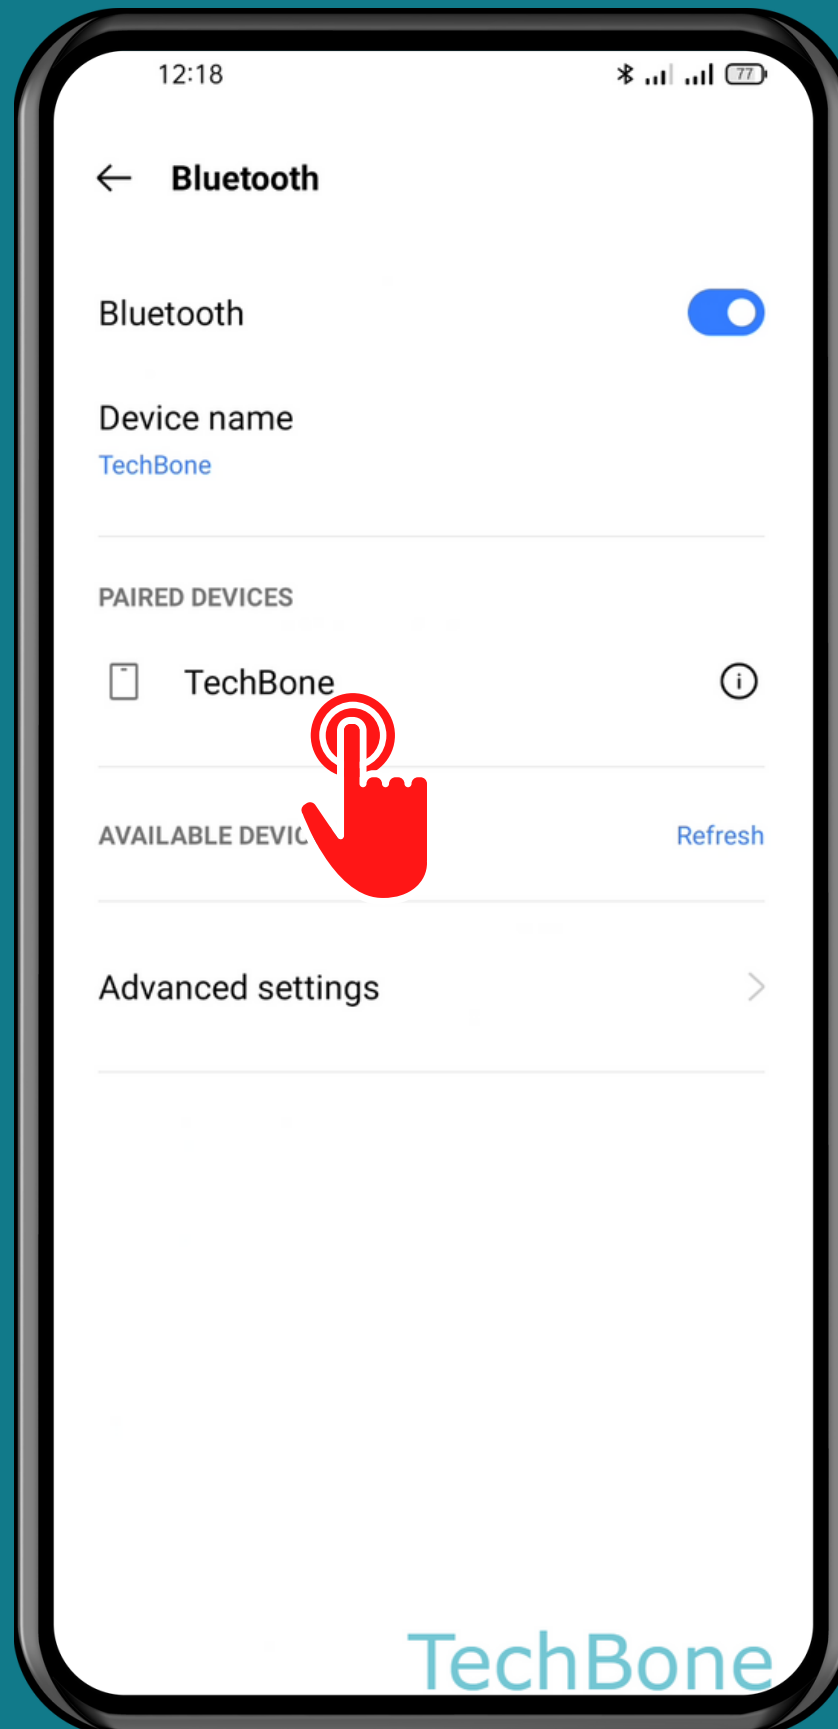

Select a
Paired device