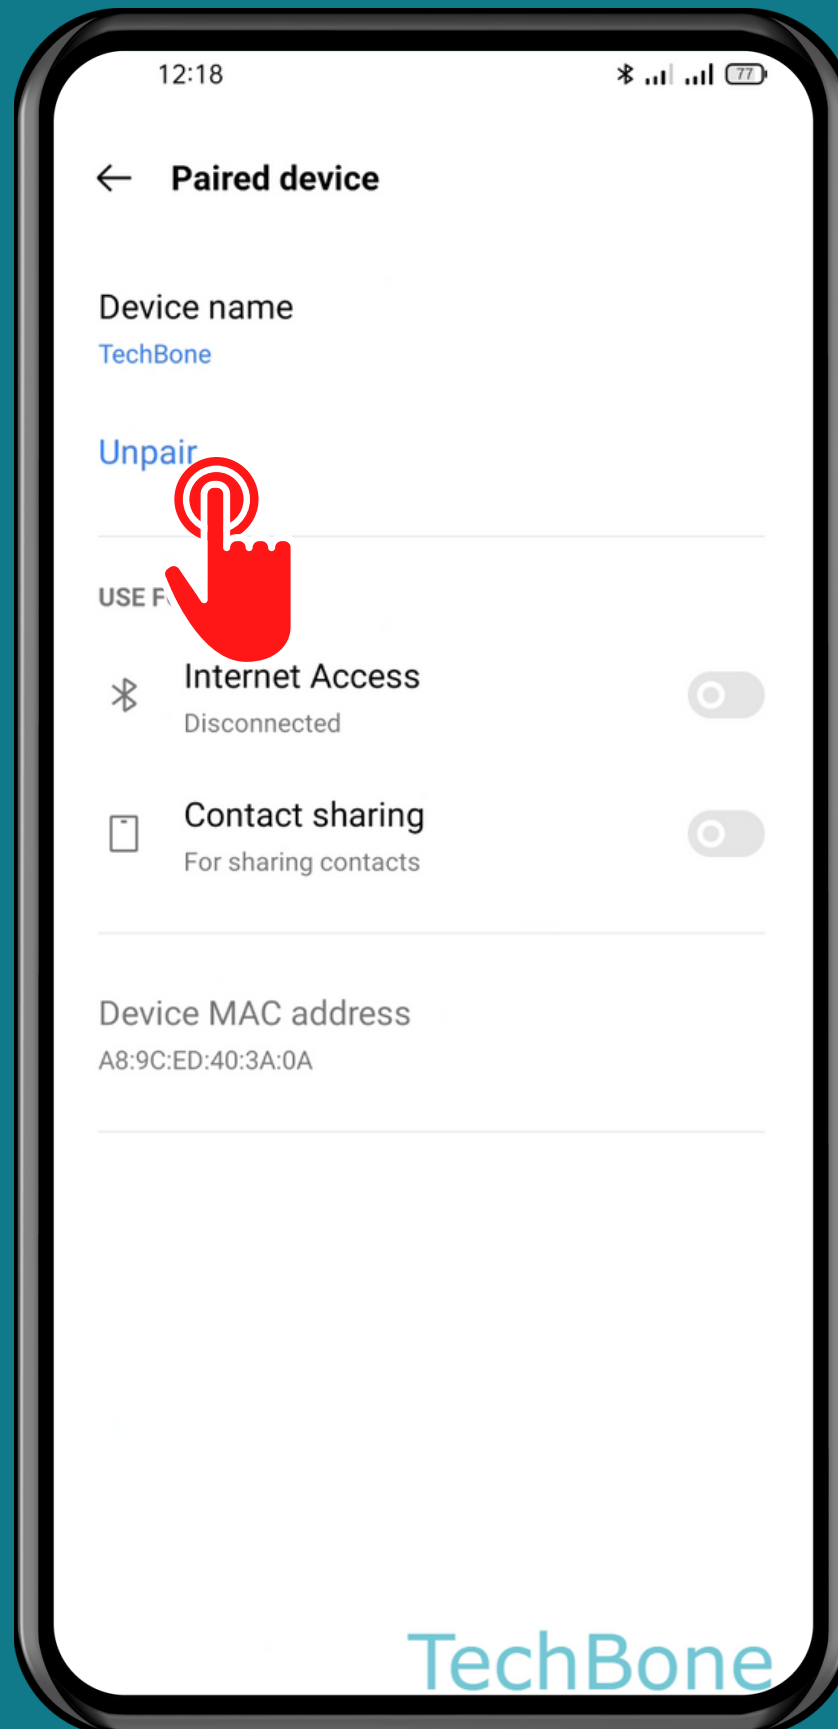

REALME

Android 11 - realme UI 2

# HOW TO UNPAIR A BLUETOOTH DEVICE

Tap on  
Settings

# Tap on Bluetooth

Select a  
Paired device

Tap on  
Unpair

Done!