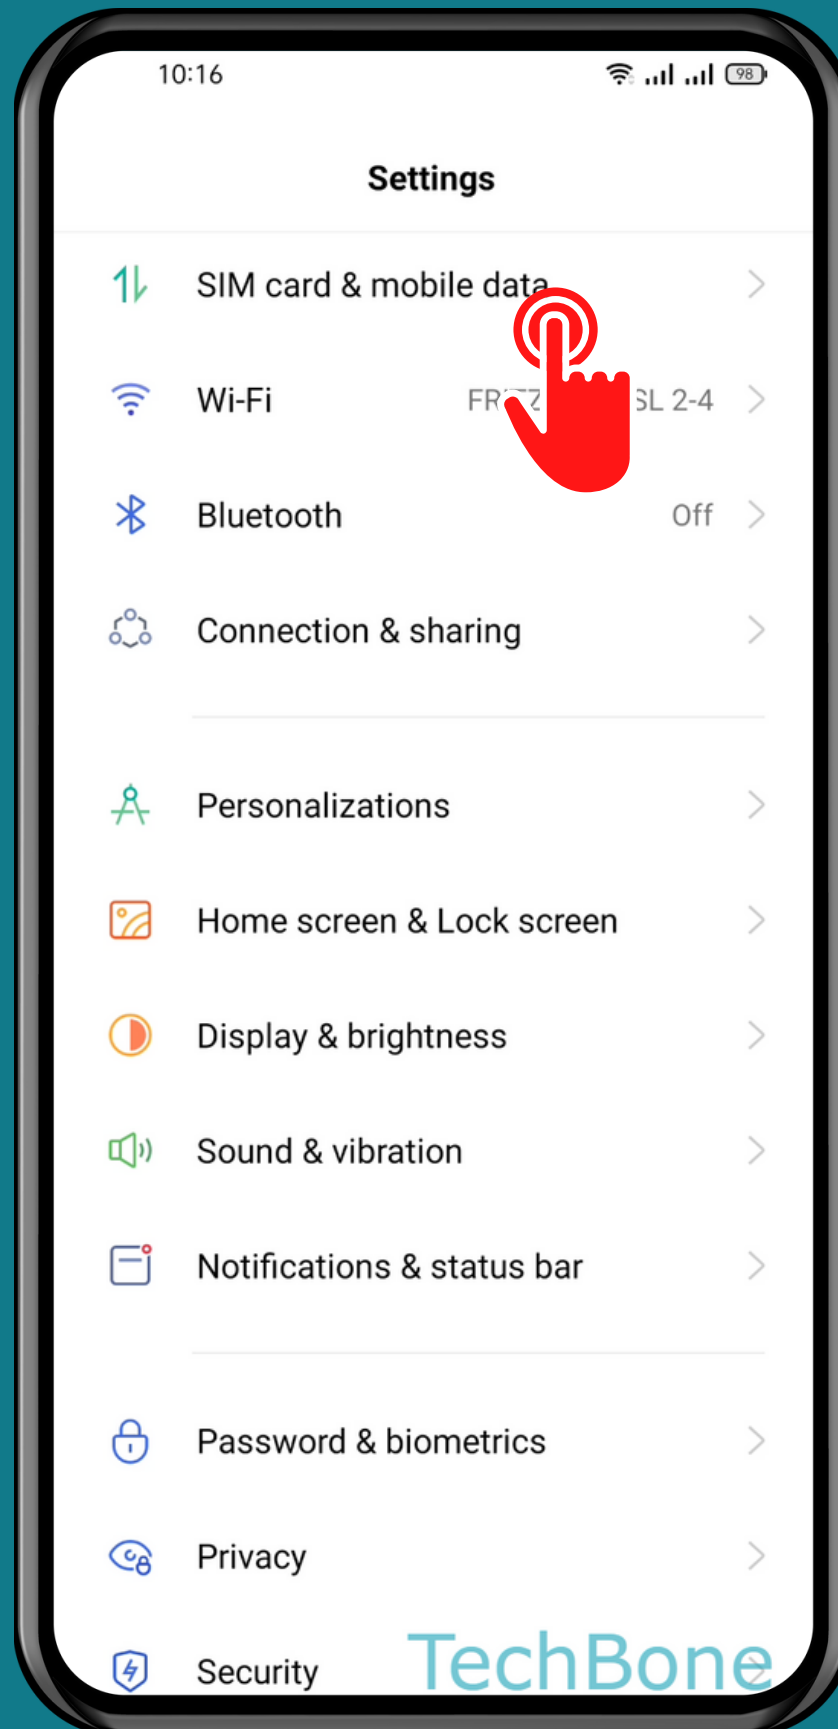

REALME

Android 11 - realme UI 2

USE MOBILE DATA  
DURING CALLS ON  
SECONDARY SIM

Tap on  
Settings

Tap on  
SIM card &  
mobile data