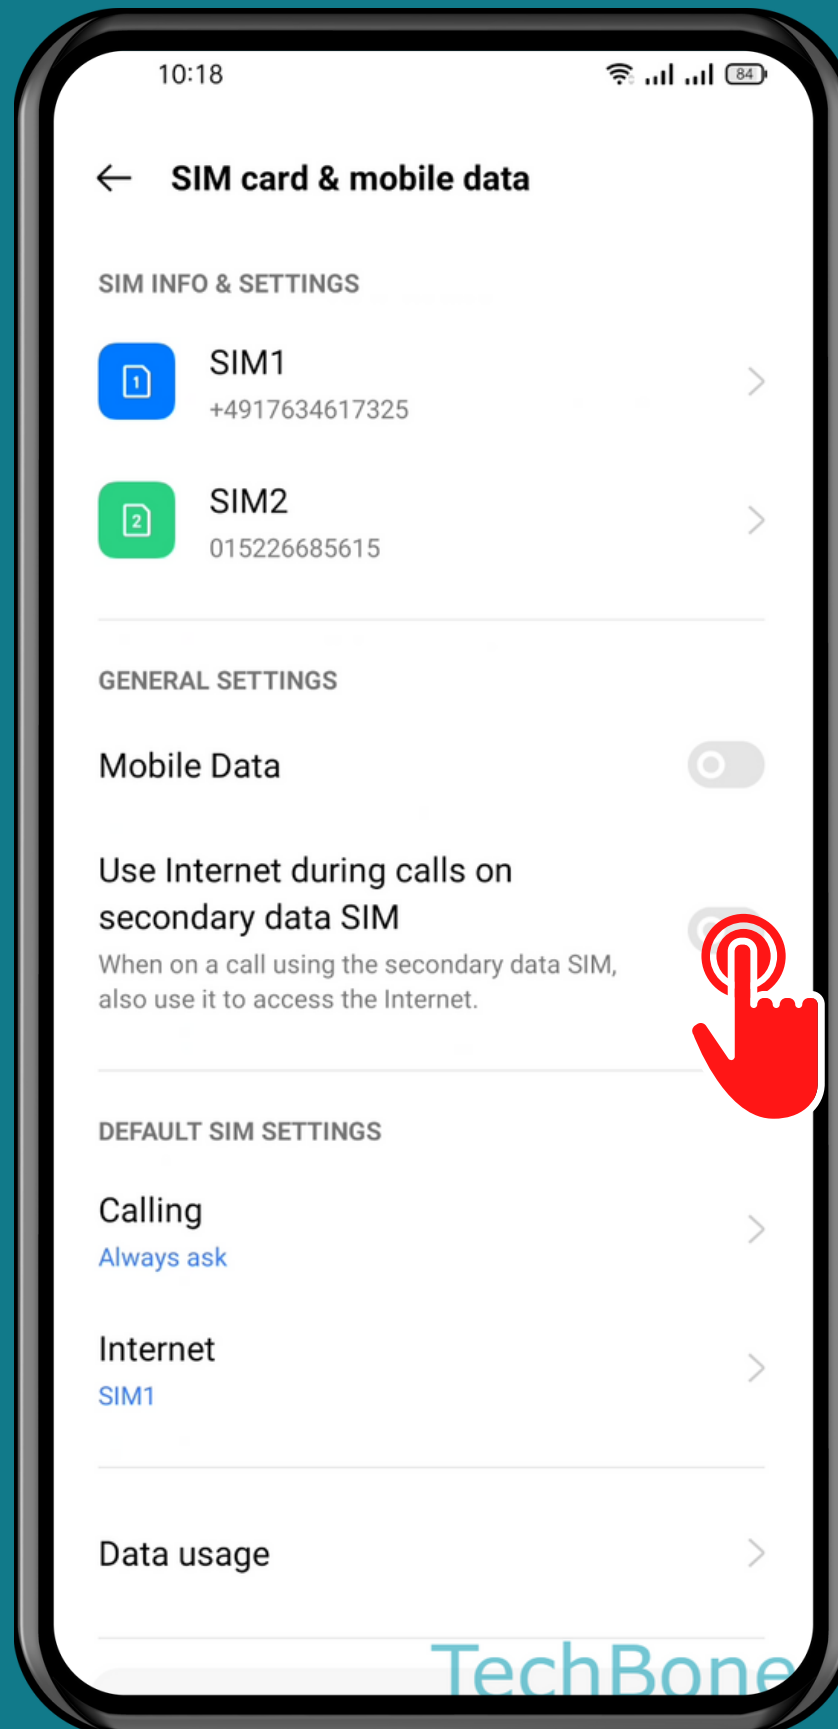

REALME

Android 11 - realme UI 2

USE MOBILE DATA  
DURING CALLS ON  
SECONDARY SIM

Tap on  
Settings

Tap on  
SIM card &  
mobile data