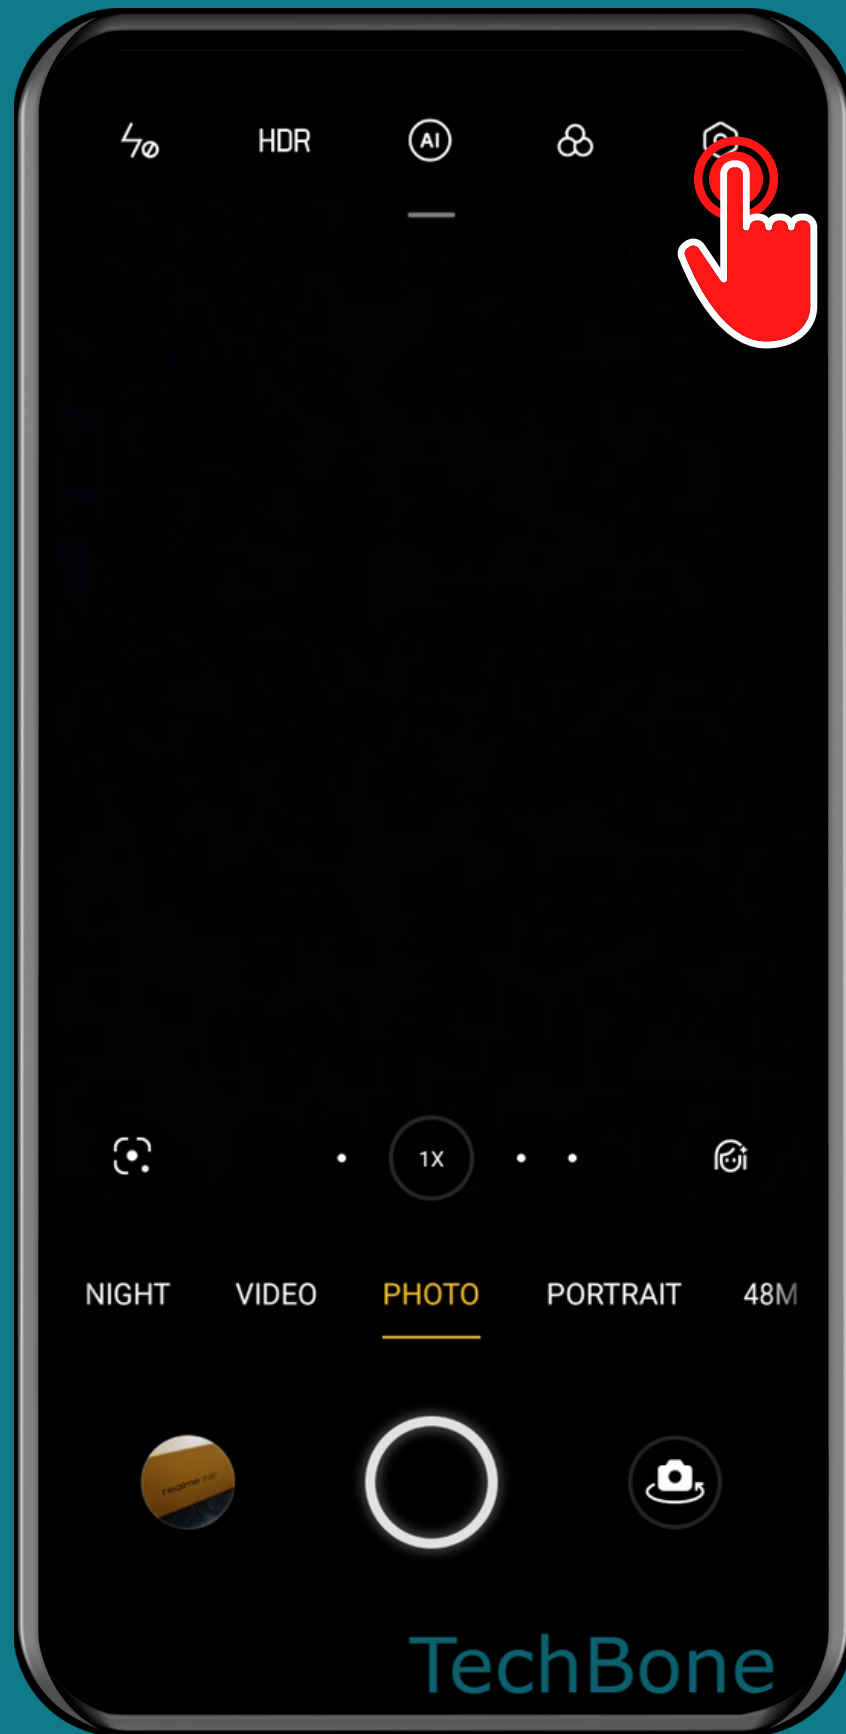

REALME

Camera - Android 11 - realme UI 2

HOW TO CHANGE VIDEO RESOLUTION

Tap on Camera

Tap on
Settings

Tap on Video resolution

TechBone

Set the Video resolution