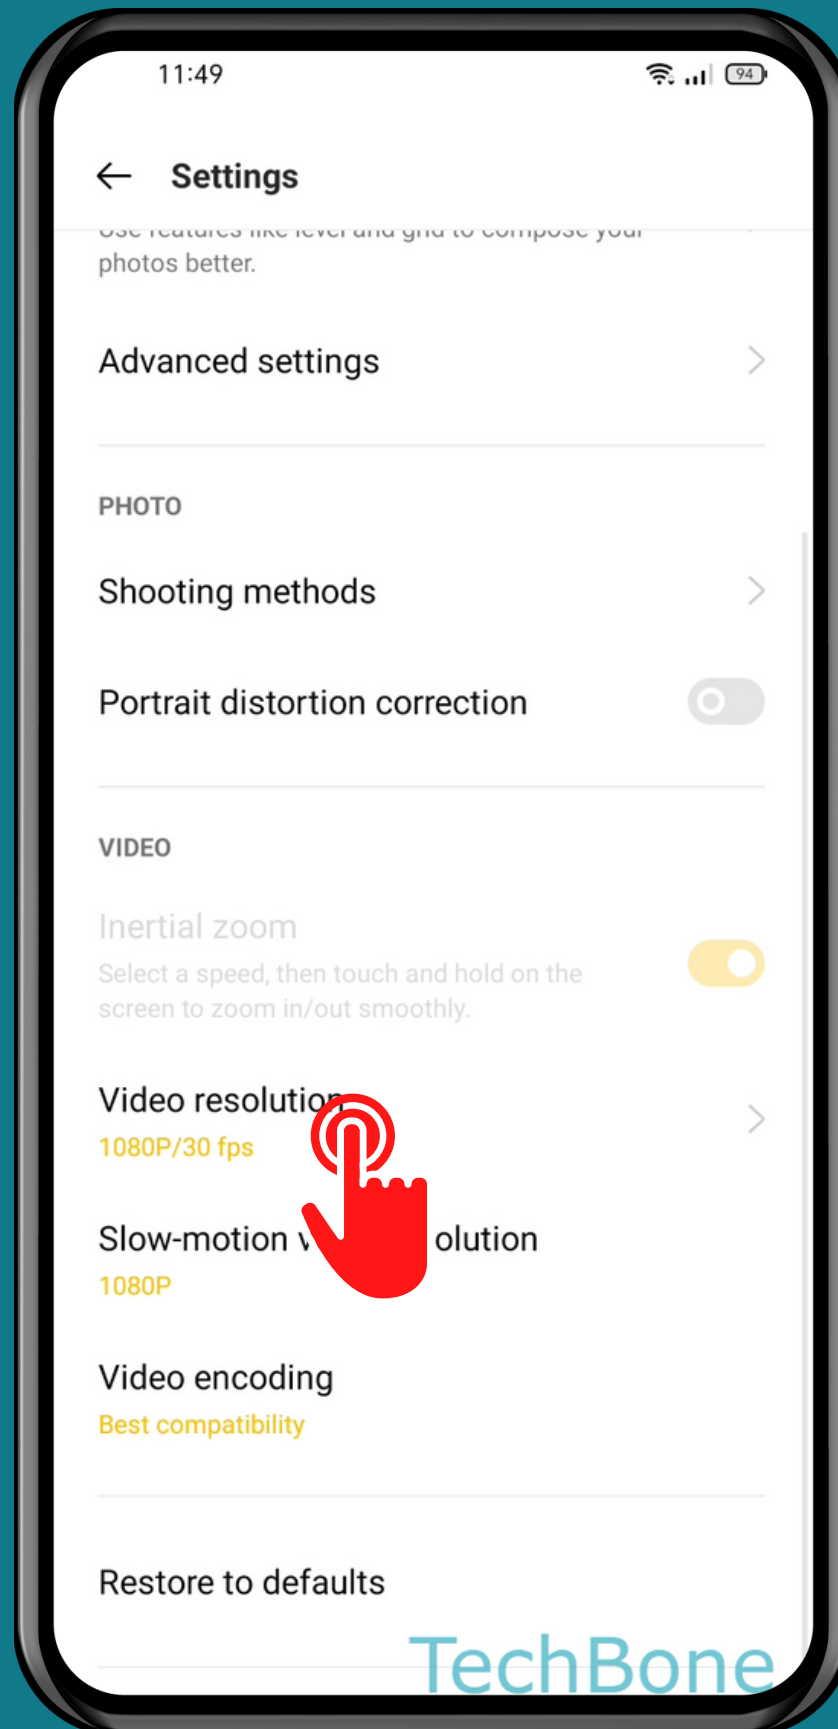

REALME

Camera - Android 11 - realme UI 2

HOW TO CHANGE VIDEO RESOLUTION

Tap on Camera

Tap on
Settings

Tap on Video resolution

TechBone

Set the Video resolution