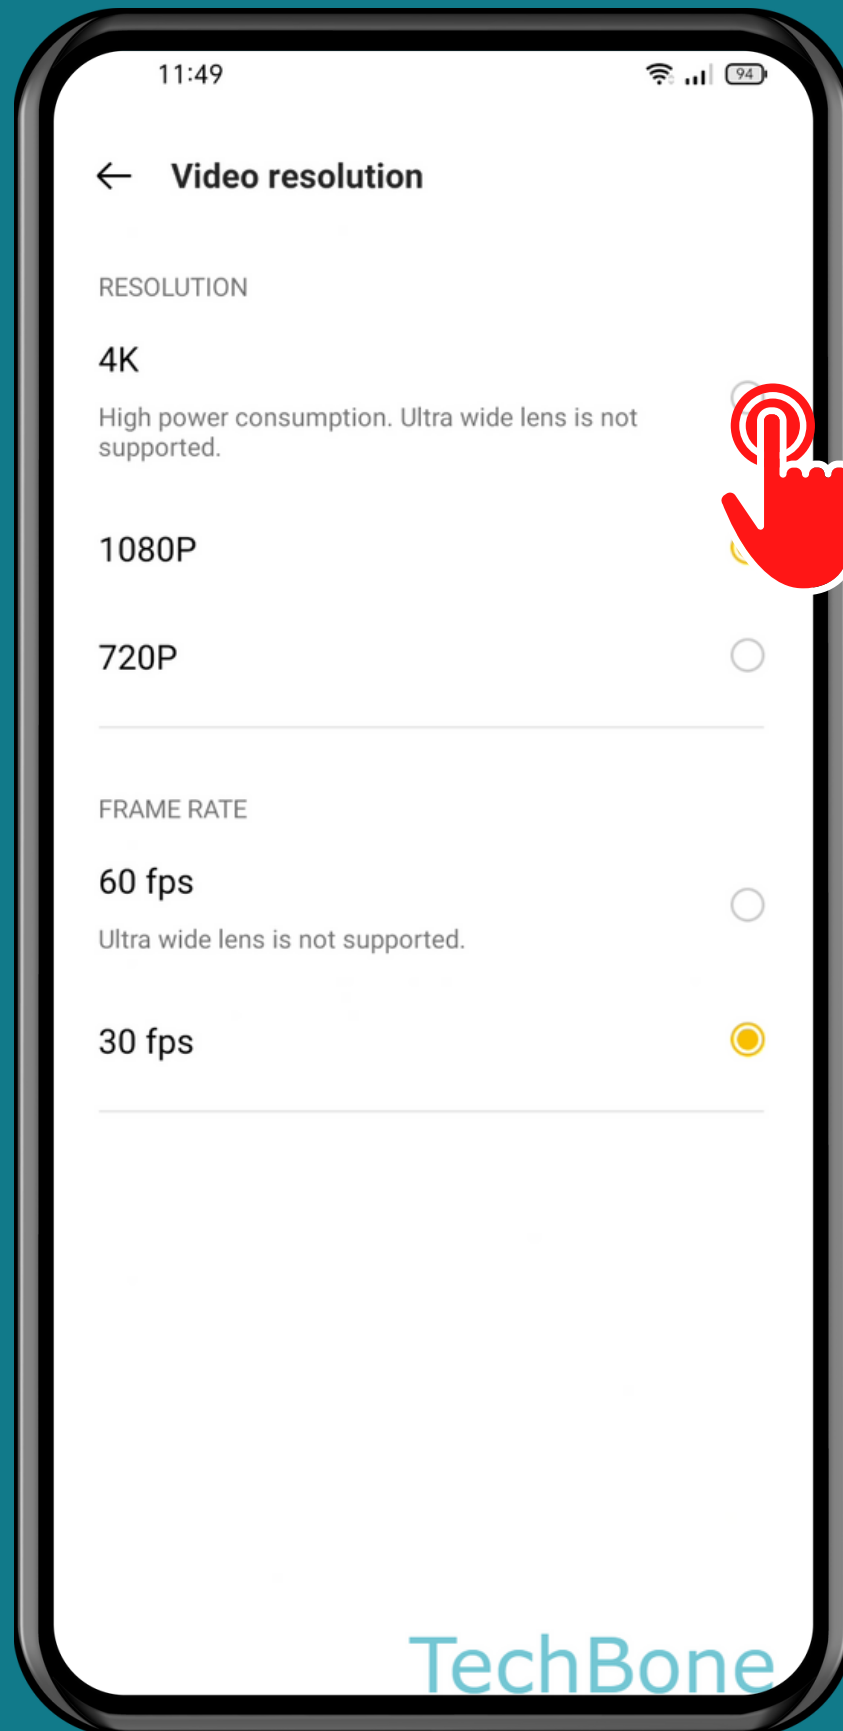

REALME

Camera - Android 11 - realme UI 2

HOW TO CHANGE VIDEO RESOLUTION

Tap on Camera

Tap on
Settings

Tap on Video resolution

TechBone

Set the Video resolution