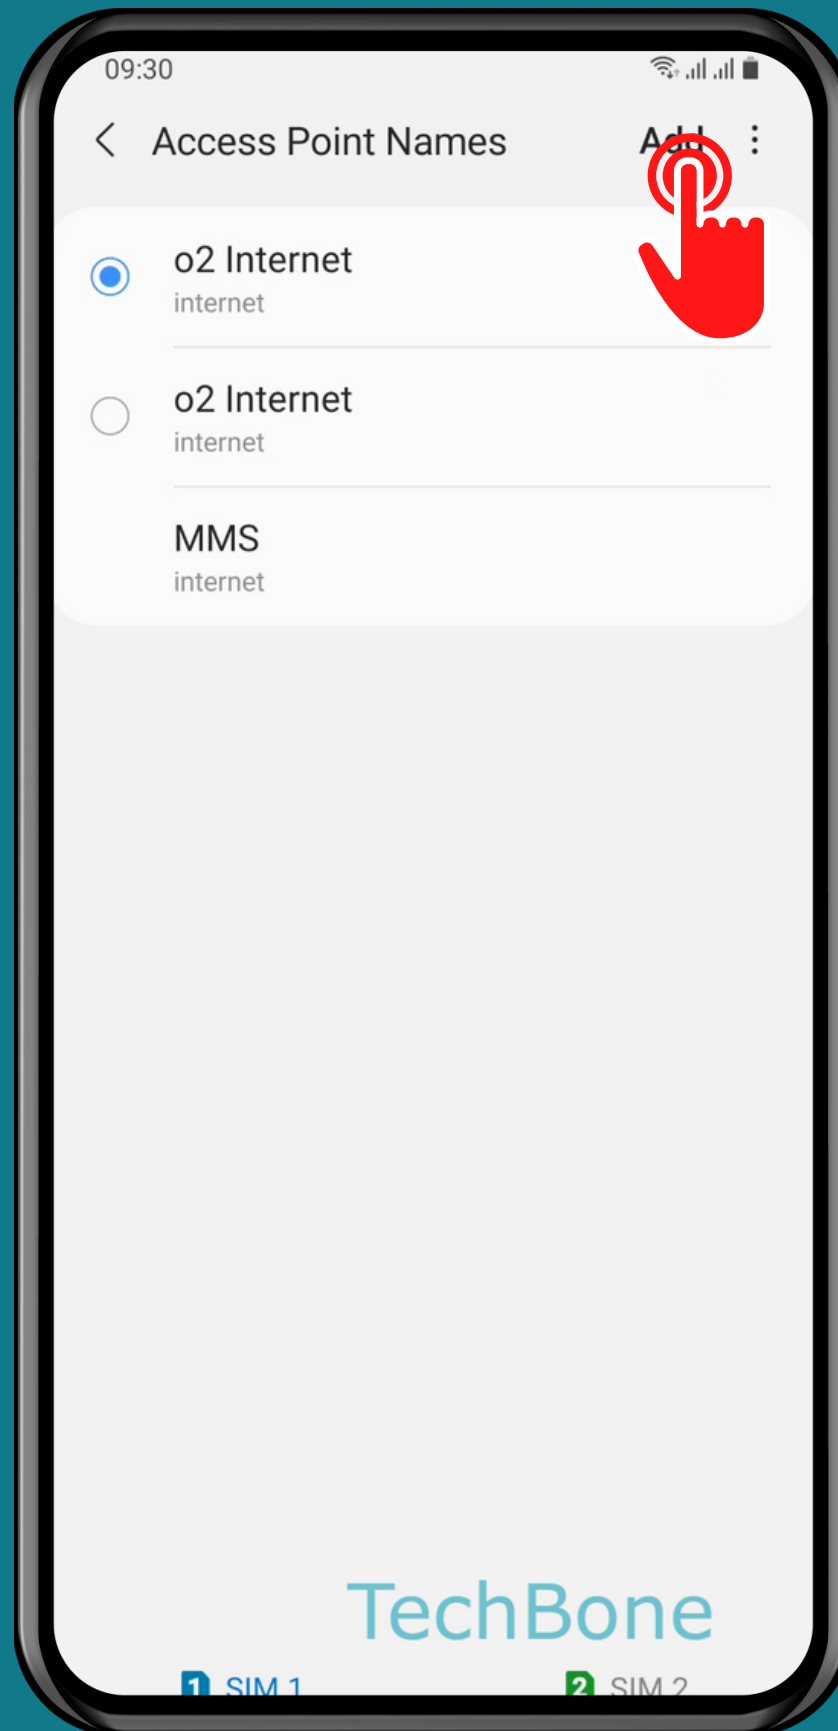

SAMSUNG

Android 11 - One UI 3

HOW TO SET UP ACCESS POINT NAME (APN)

Tap on
Settings

Tap on Connections

Tap on Mobile networks

Tap on Access Point Names

Tap on
Add

Enter the
Corresponding data

Open the Menu

Tap on
Save

Done!