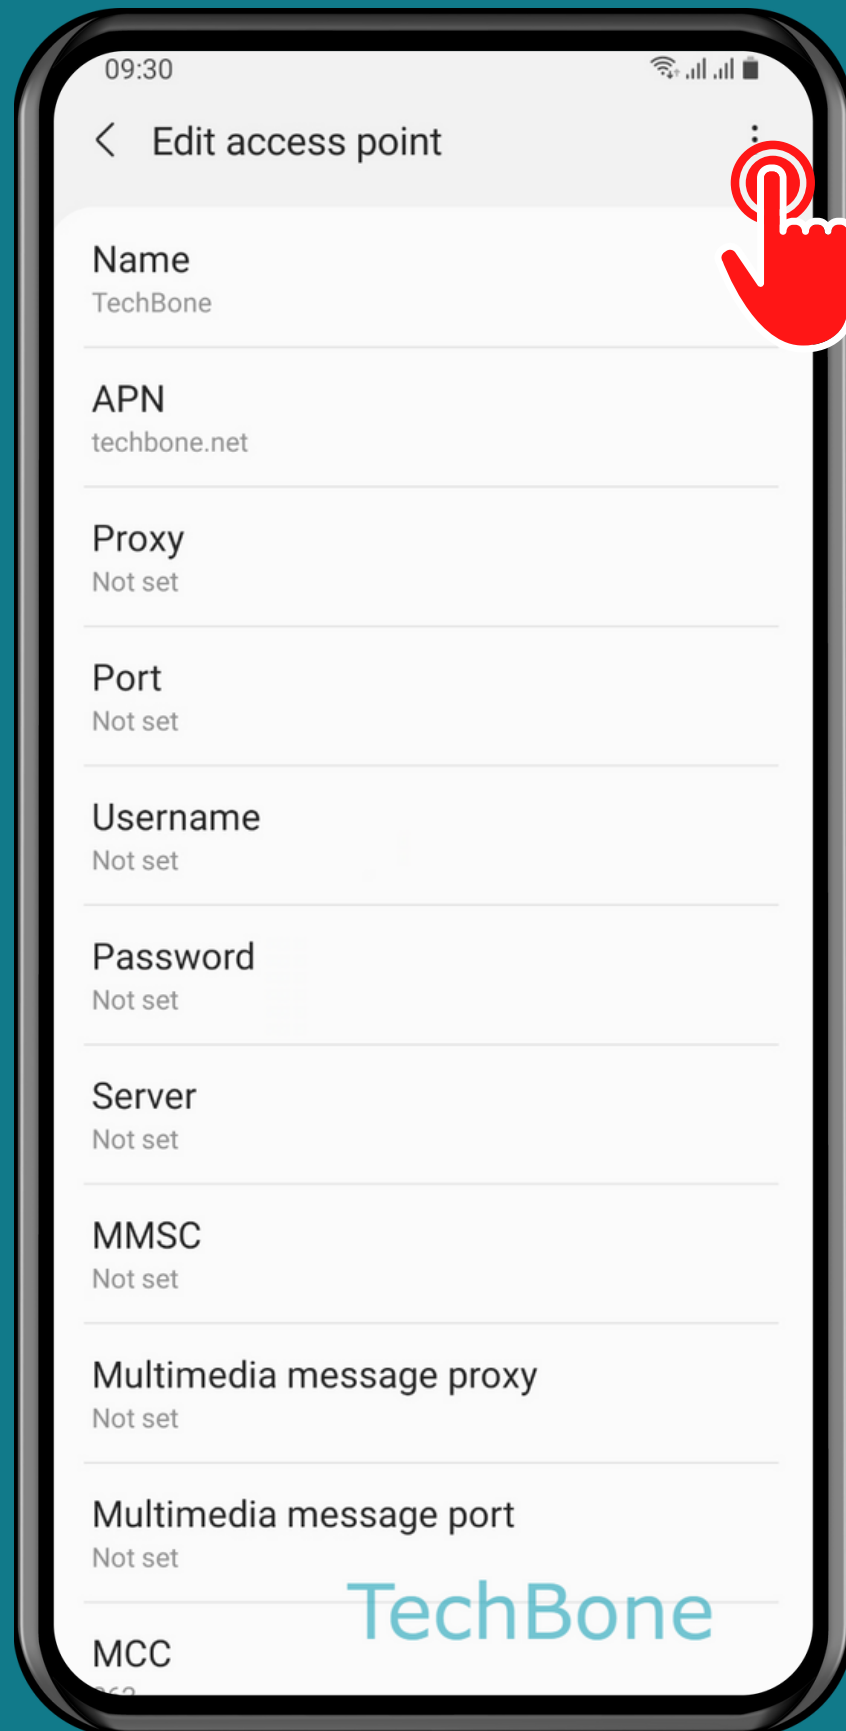

SAMSUNG

Android 11 - One UI 3

HOW TO SET UP ACCESS POINT NAME (APN)

Tap on
Settings

Tap on Connections

Tap on Mobile networks

Tap on Access Point Names

Tap on
Add

Enter the
Corresponding data

Open the Menu

Tap on
Save

Done!