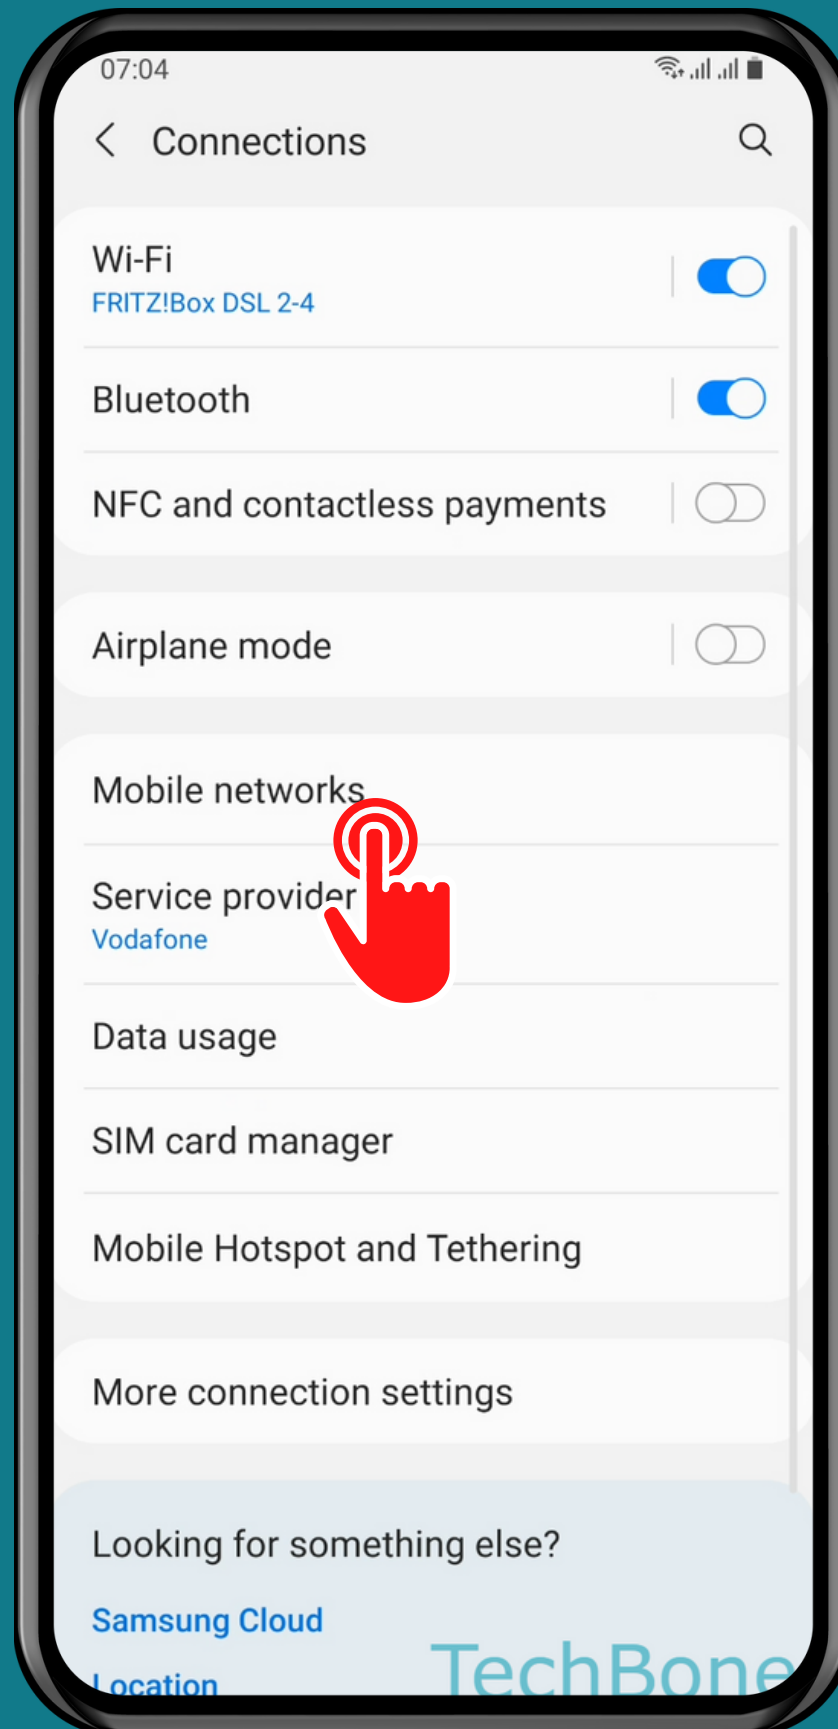

SAMSUNG

Android 11 - One UI 3

HOW TO SET UP ACCESS POINT NAME (APN)

Tap on
Settings

Tap on Connections

Tap on Mobile networks

Tap on Access Point Names

Tap on
Add

Enter the
Corresponding data

Open the Menu

Tap on
Save

Done!