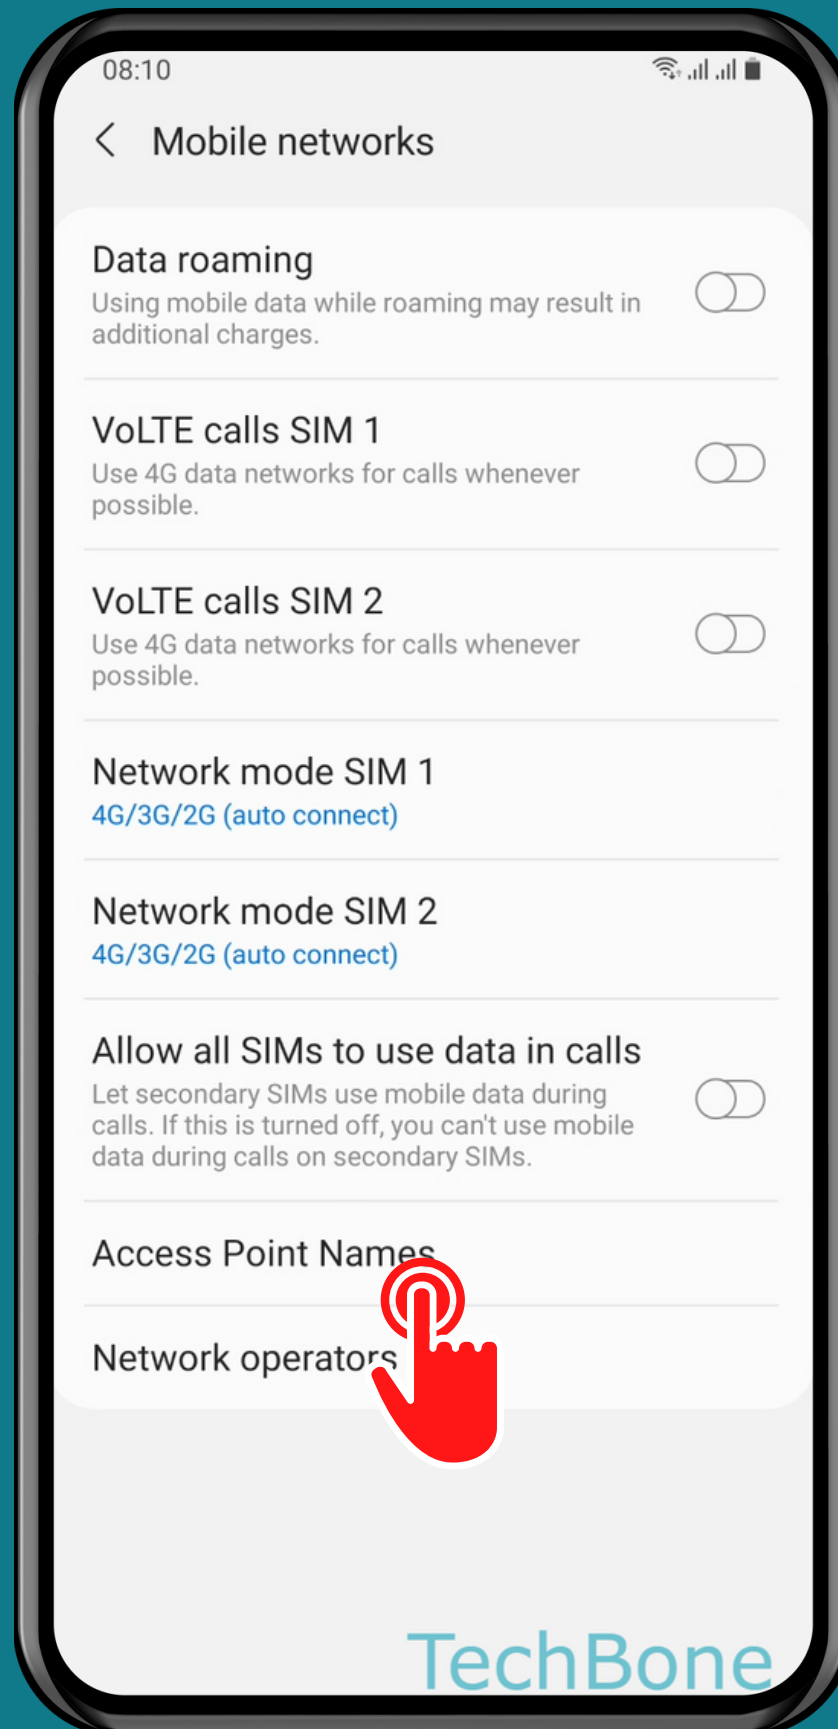

SAMSUNG

Android 11 - One UI 3

HOW TO SET UP ACCESS POINT NAME (APN)

Tap on
Settings

Tap on Connections

Tap on Mobile networks

Tap on Access Point Names

Tap on
Add

Enter the
Corresponding data

Open the Menu

Tap on
Save

Done!