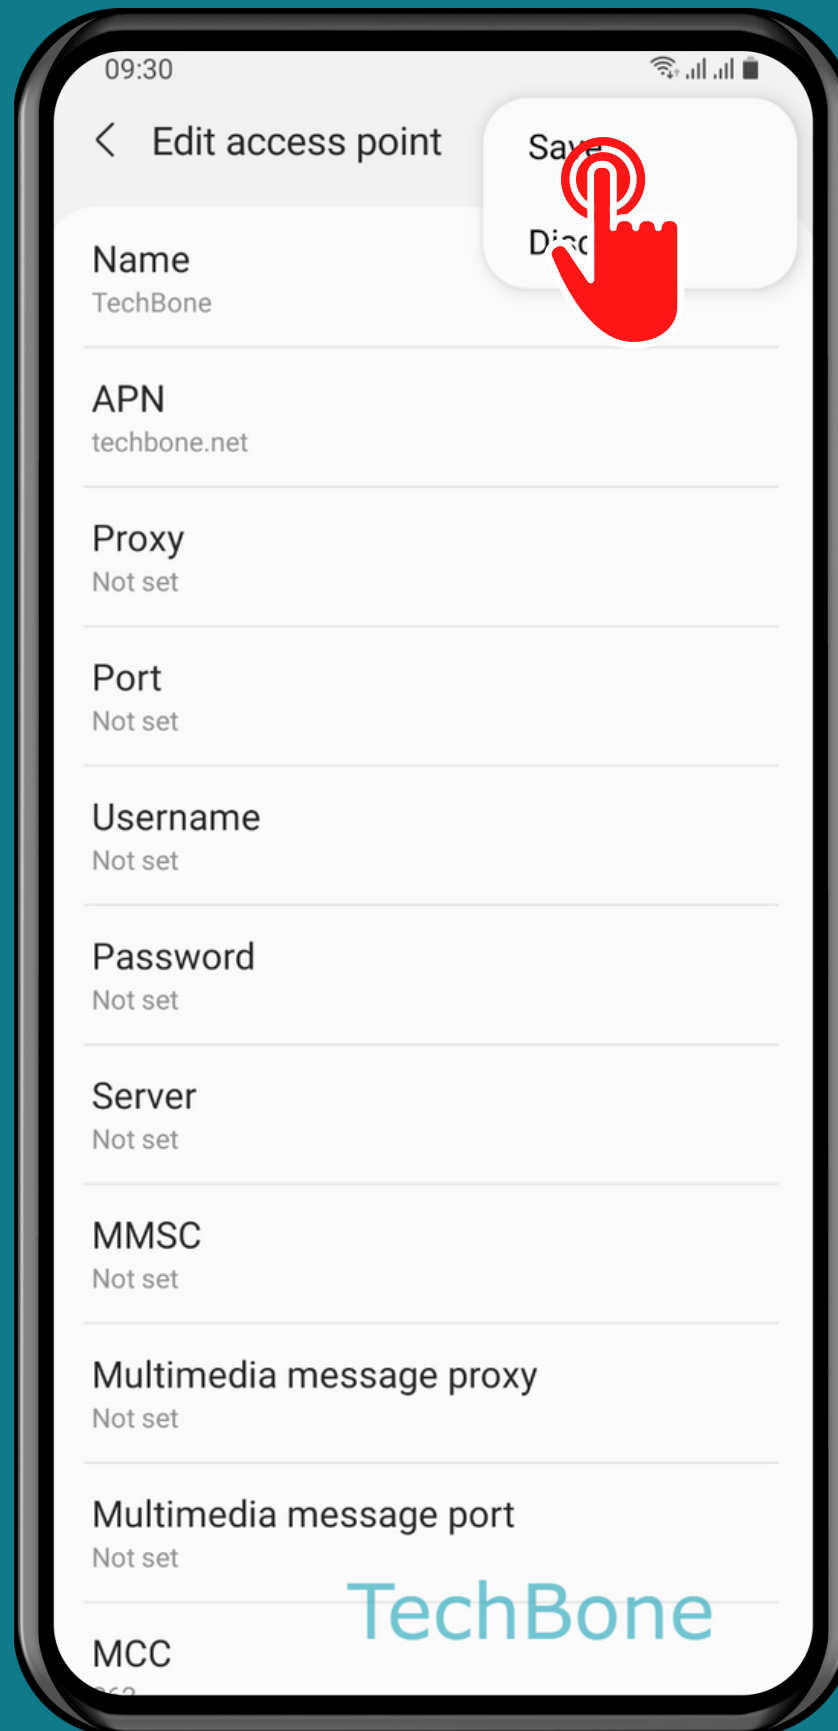

SAMSUNG

Android 11 - One UI 3

HOW TO SET UP ACCESS POINT NAME (APN)

Tap on
Settings

Tap on Connections

Tap on Mobile networks

Tap on Access Point Names

Tap on
Add

Enter the
Corresponding data

Open the Menu

Tap on
Save

Done!