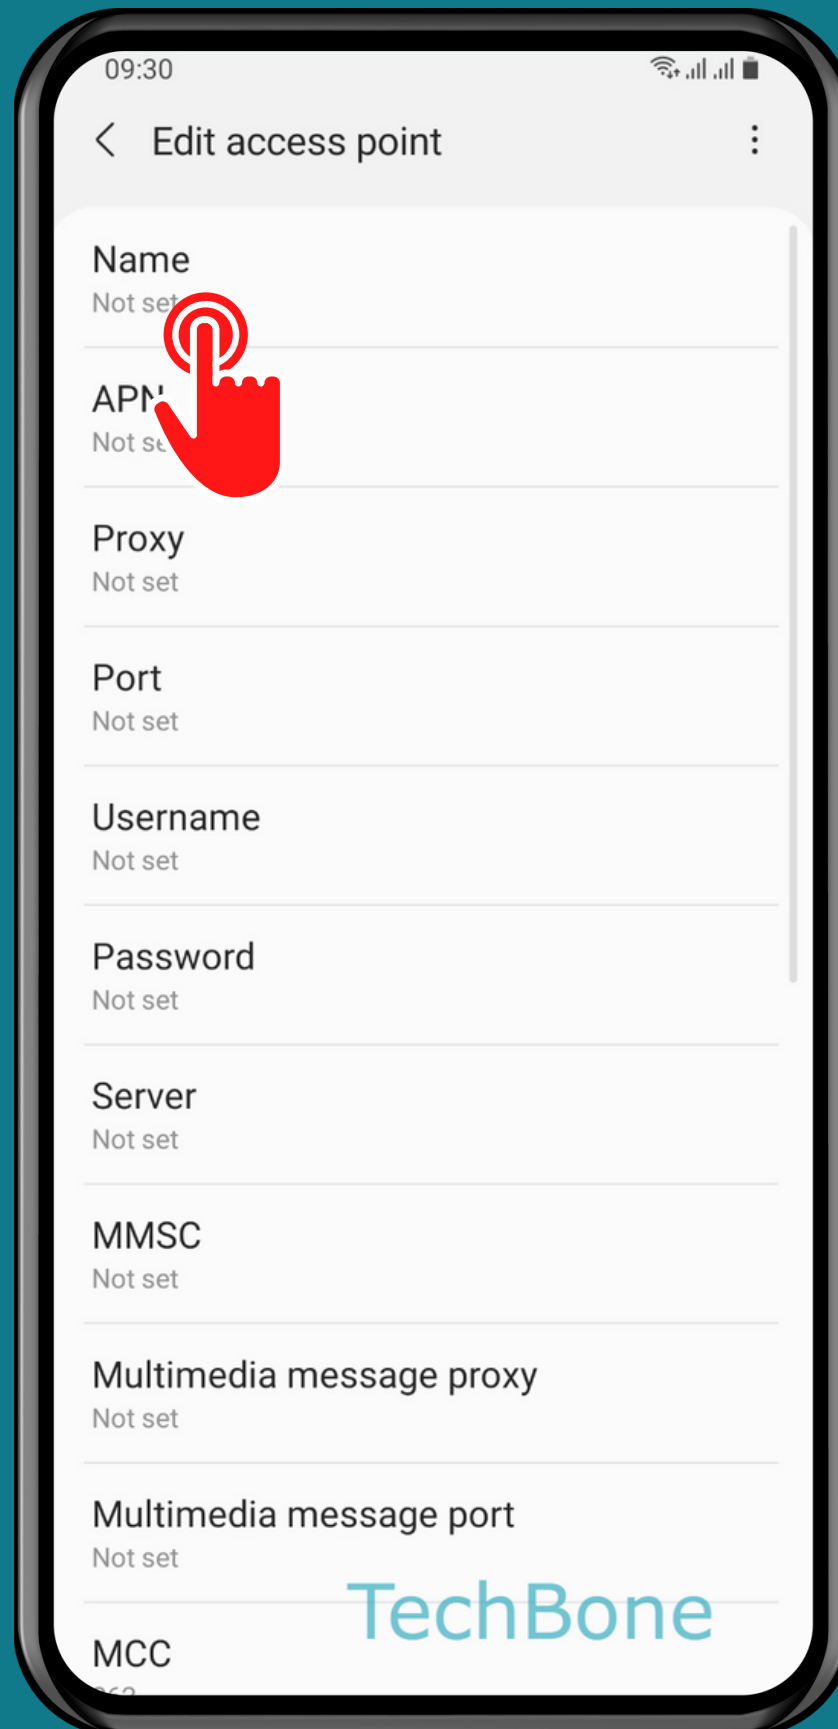

SAMSUNG

Android 11 - One UI 3

HOW TO SET UP ACCESS POINT NAME (APN)

Tap on
Settings

Tap on Connections

Tap on Mobile networks

Tap on Access Point Names

Tap on
Add

Enter the
Corresponding data

Open the Menu

Tap on
Save

Done!