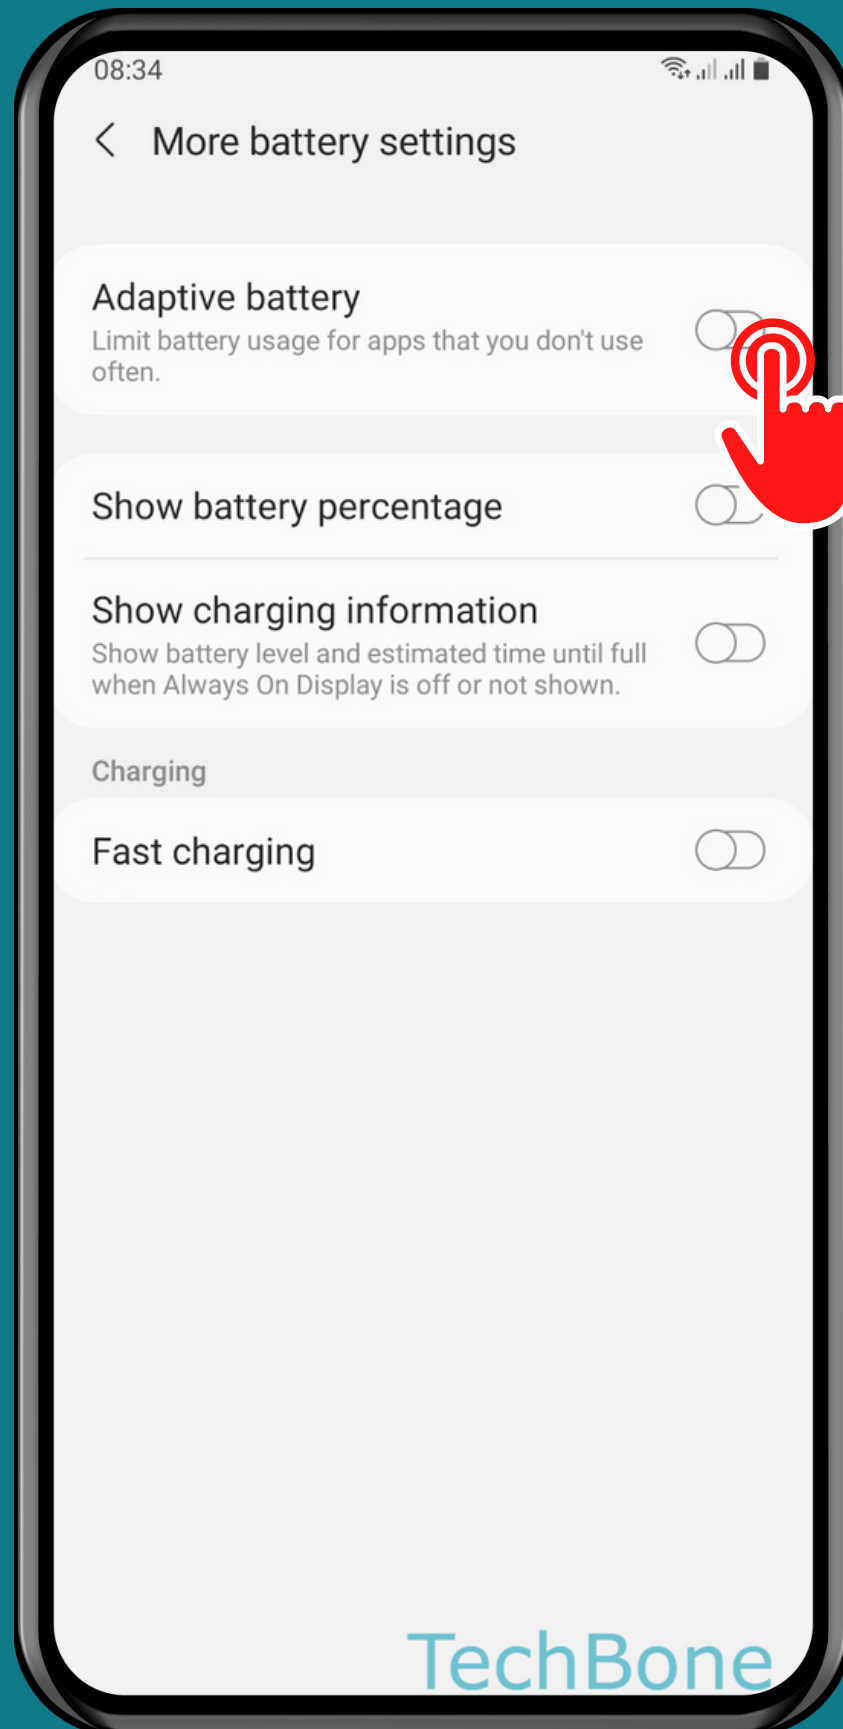

Turn On/Off Adaptive battery