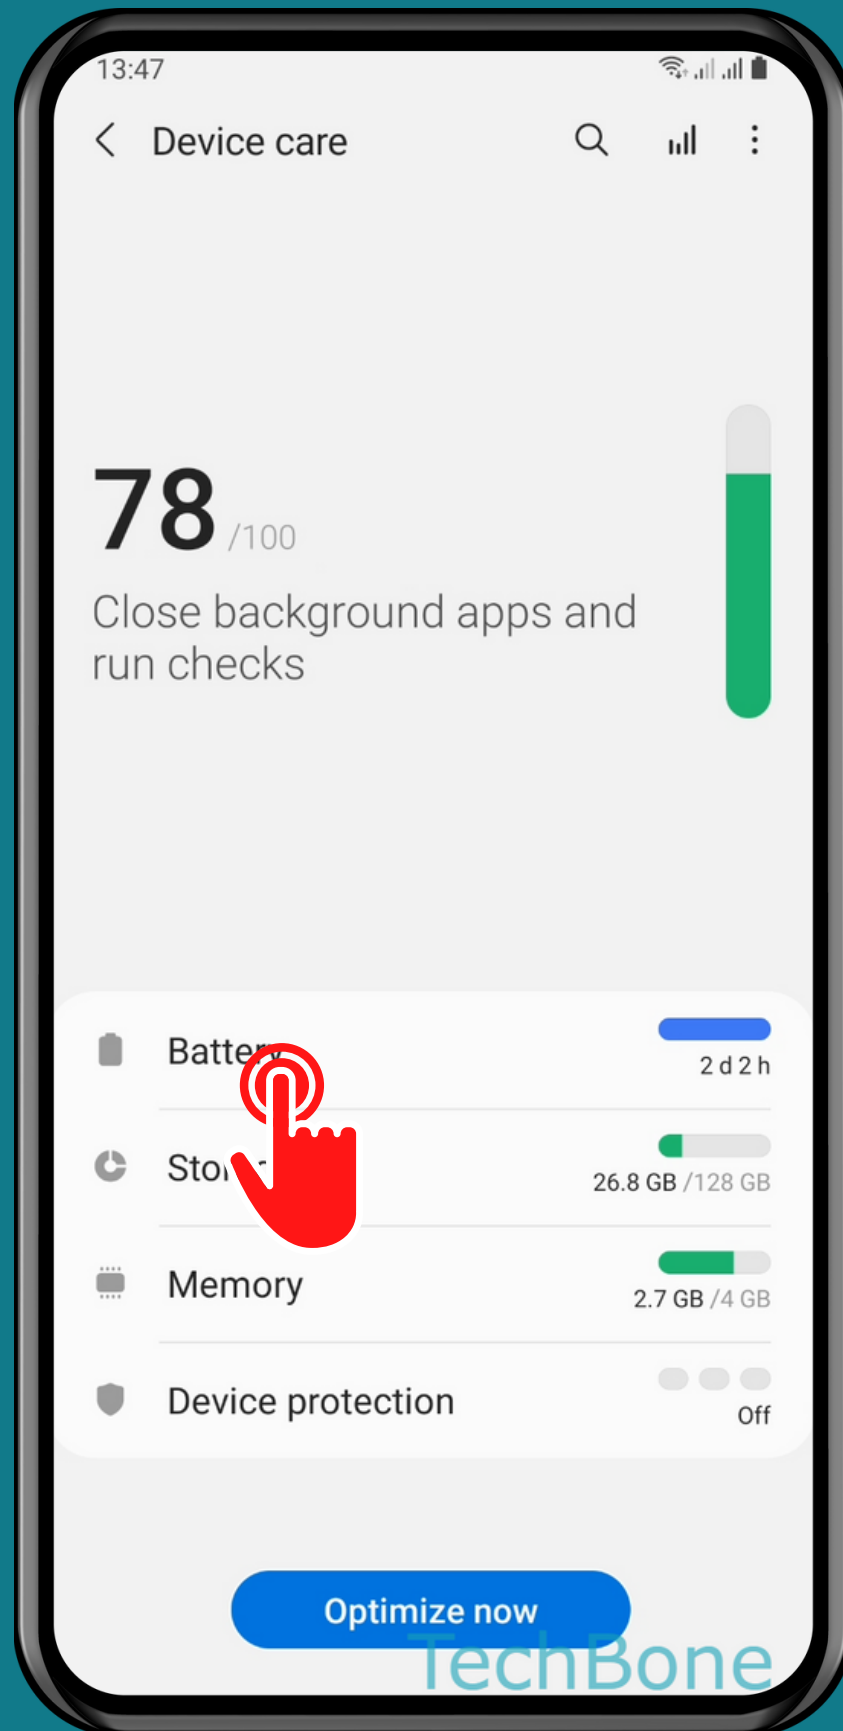

Tap on
Battery