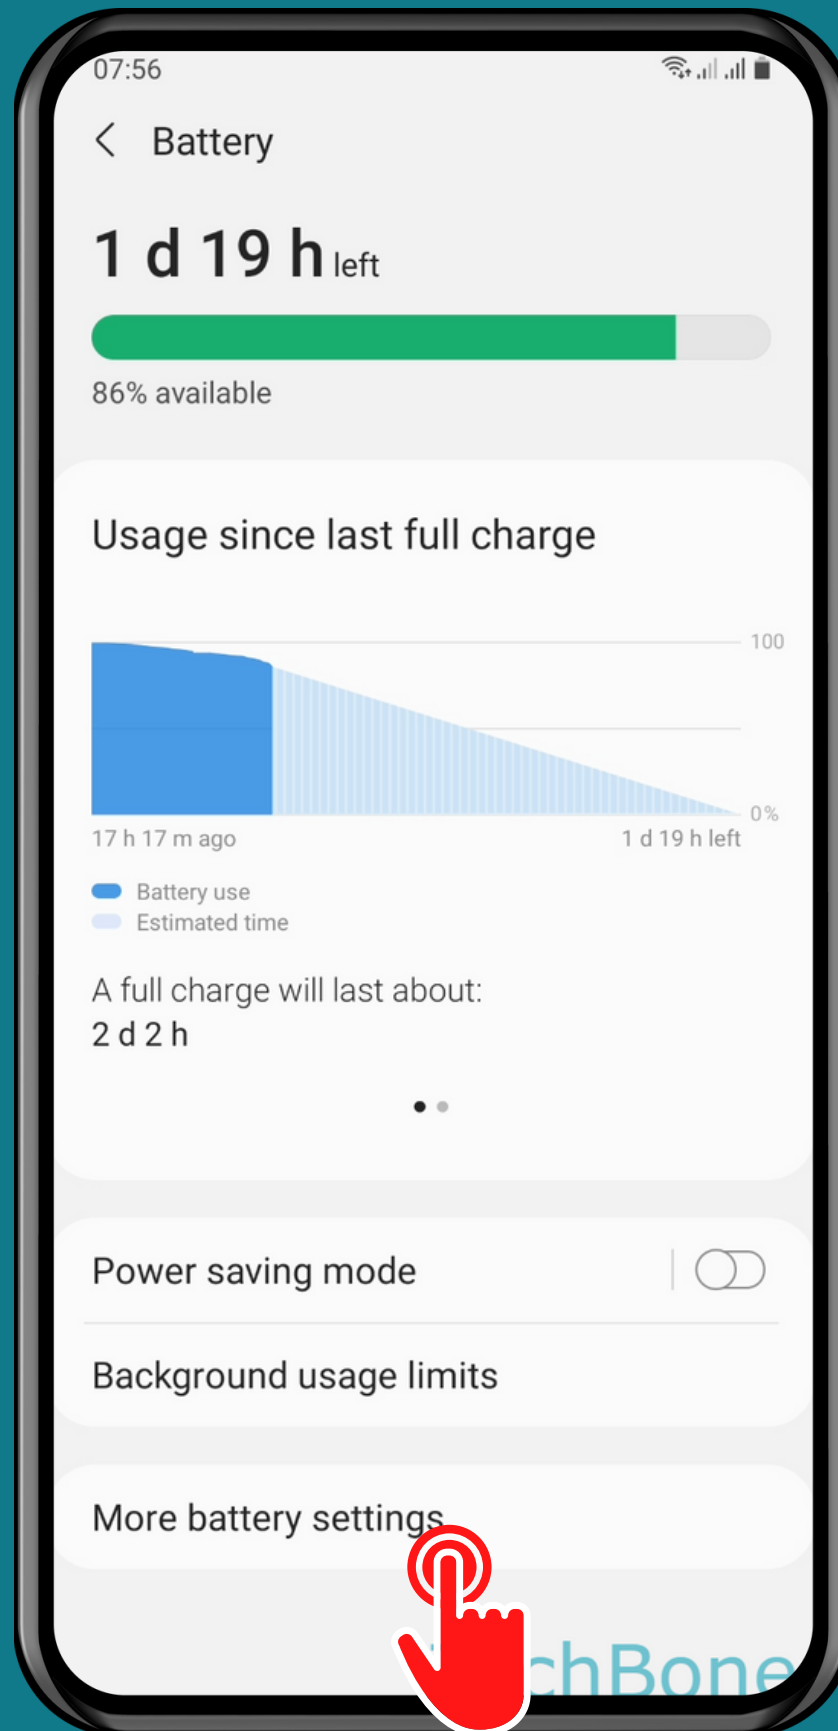

# HOW TO TURN ON/OFF ADAPTIVE BATTERY

Tap on  
Settings

# Tap on Battery and device care

Tap on  
Battery

Tap on  
More battery settings