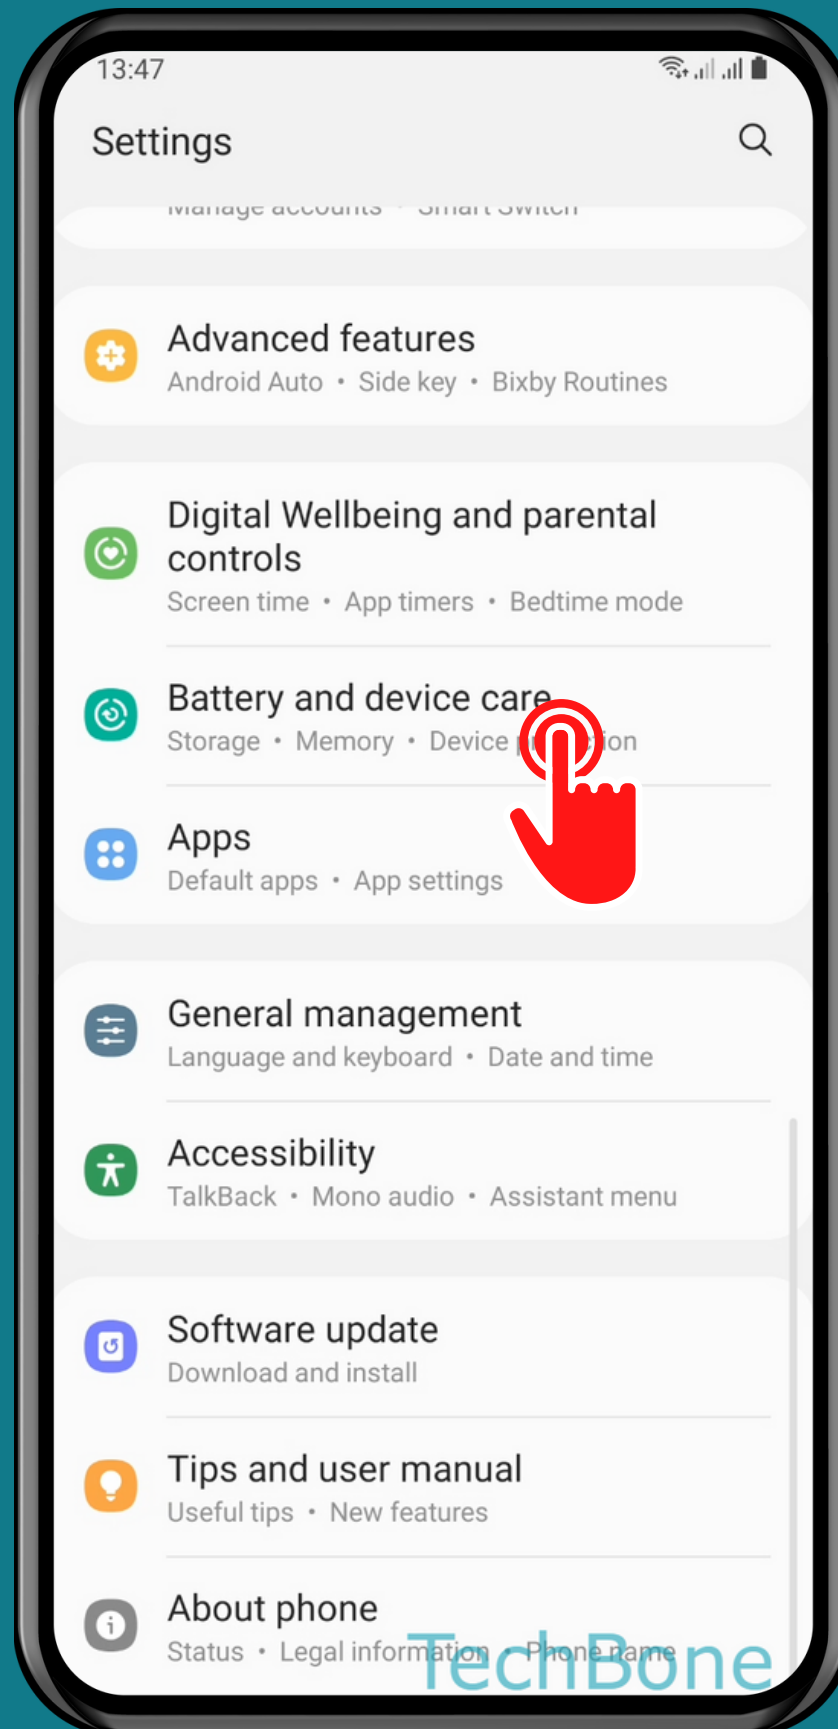

SAMSUNG

Android 11 - One UI 3

# HOW TO TURN ON/OFF ADAPTIVE BATTERY

Tap on  
Settings