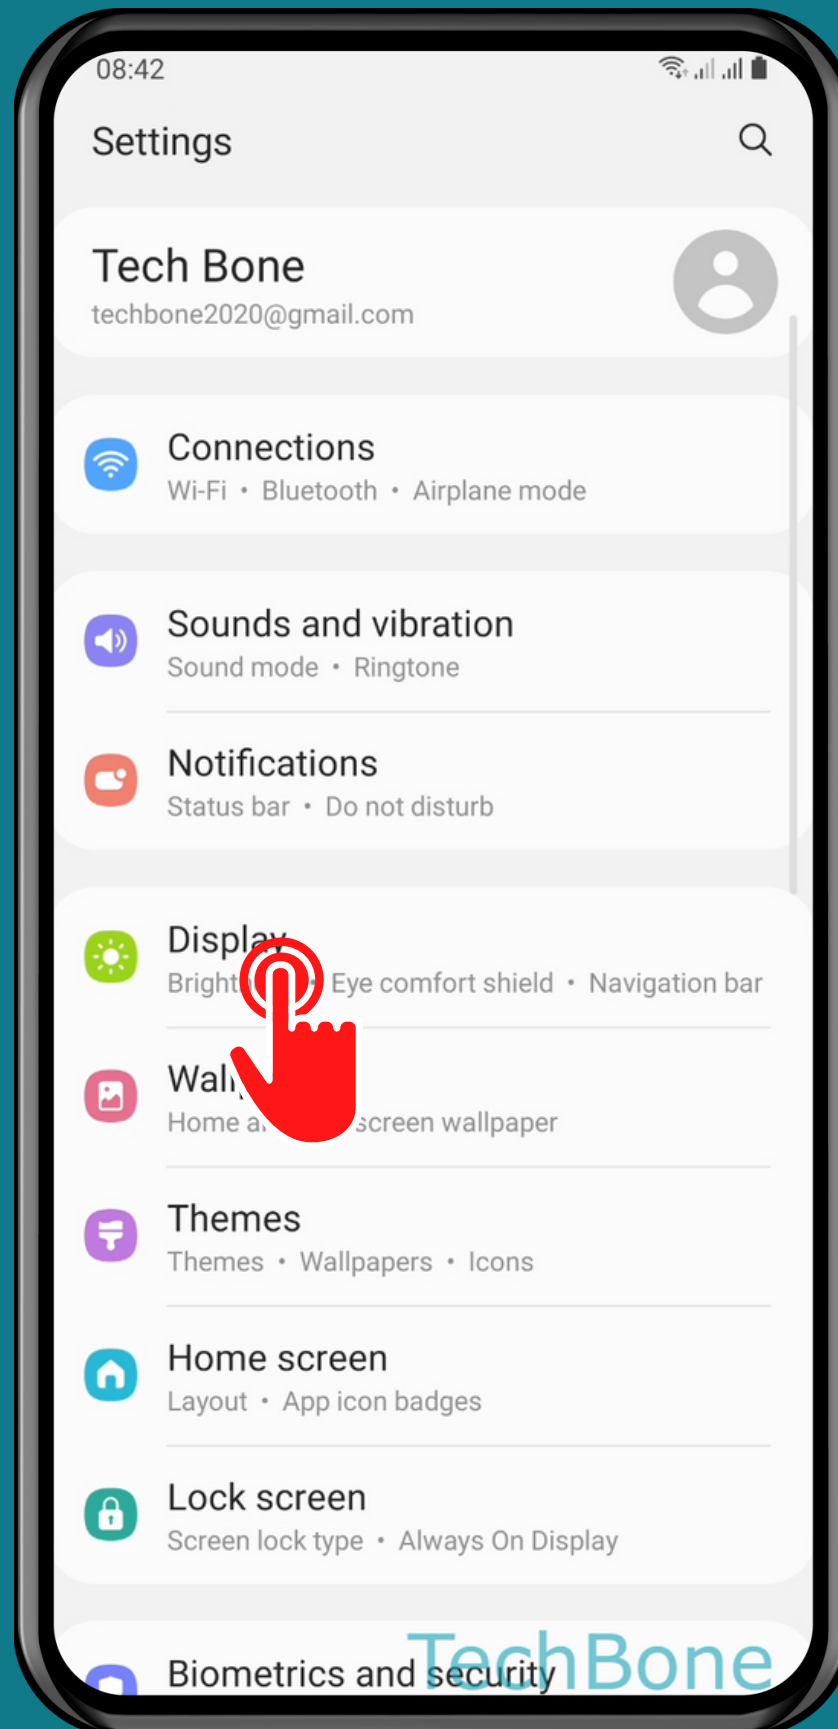

SAMSUNG

Android 11 - One UI 3

HOW TO TURN ON/OFF ADAPTIVE BRIGHTNESS

Tap on
Settings

Tap on
Display

Turn On/Off Adaptive brightness

Done!