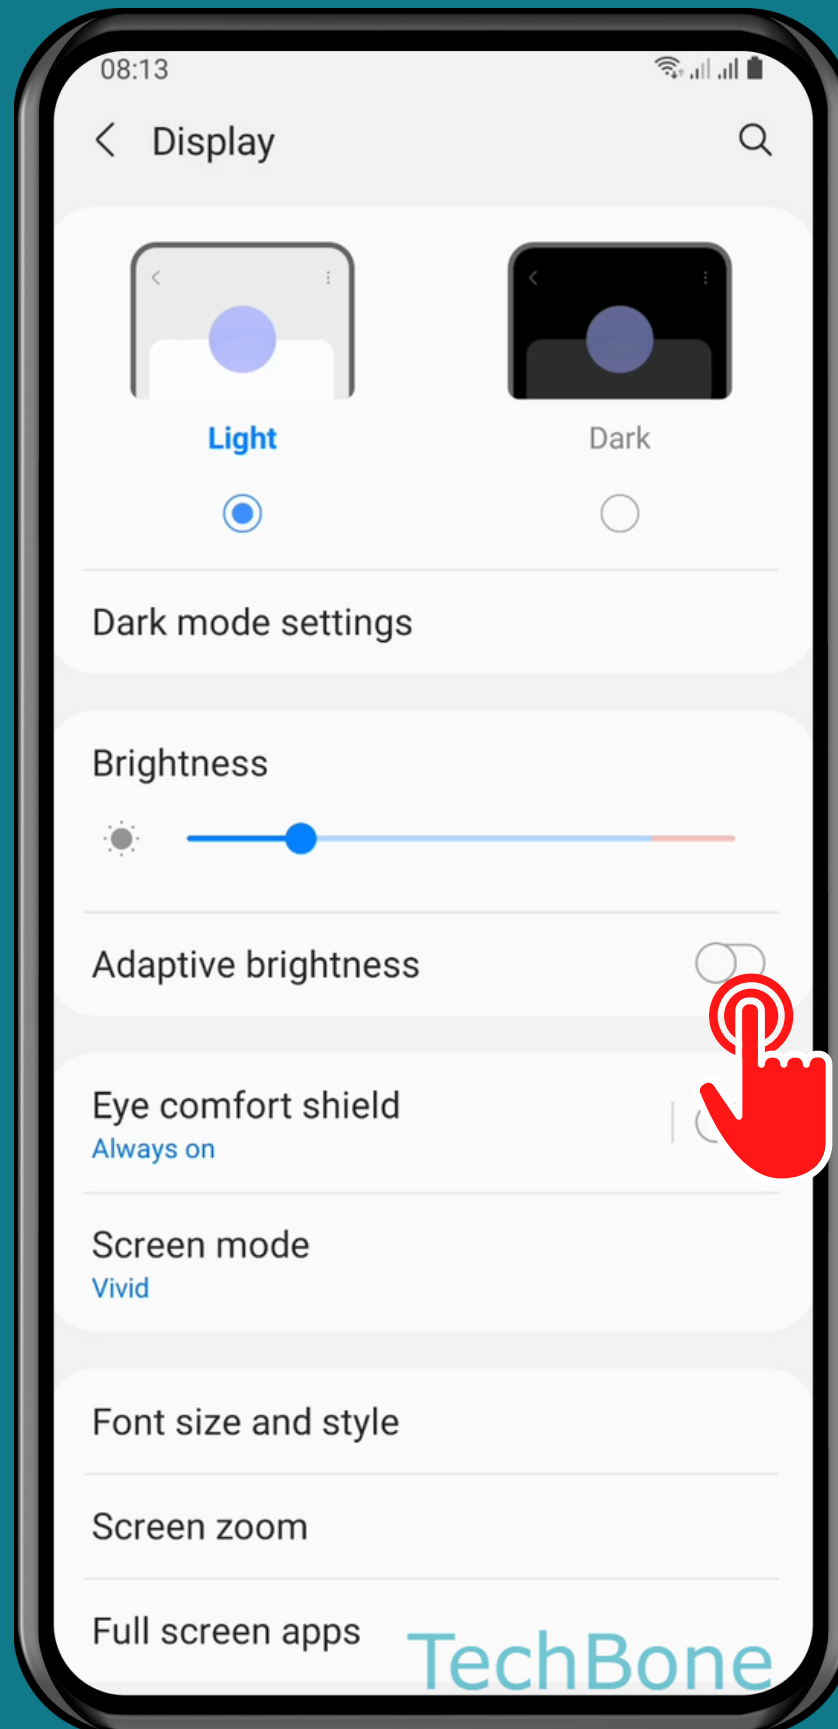

SAMSUNG

Android 11 - One UI 3

HOW TO TURN ON/OFF ADAPTIVE BRIGHTNESS

Tap on
Settings

Tap on
Display

Turn On/Off Adaptive brightness

Done!