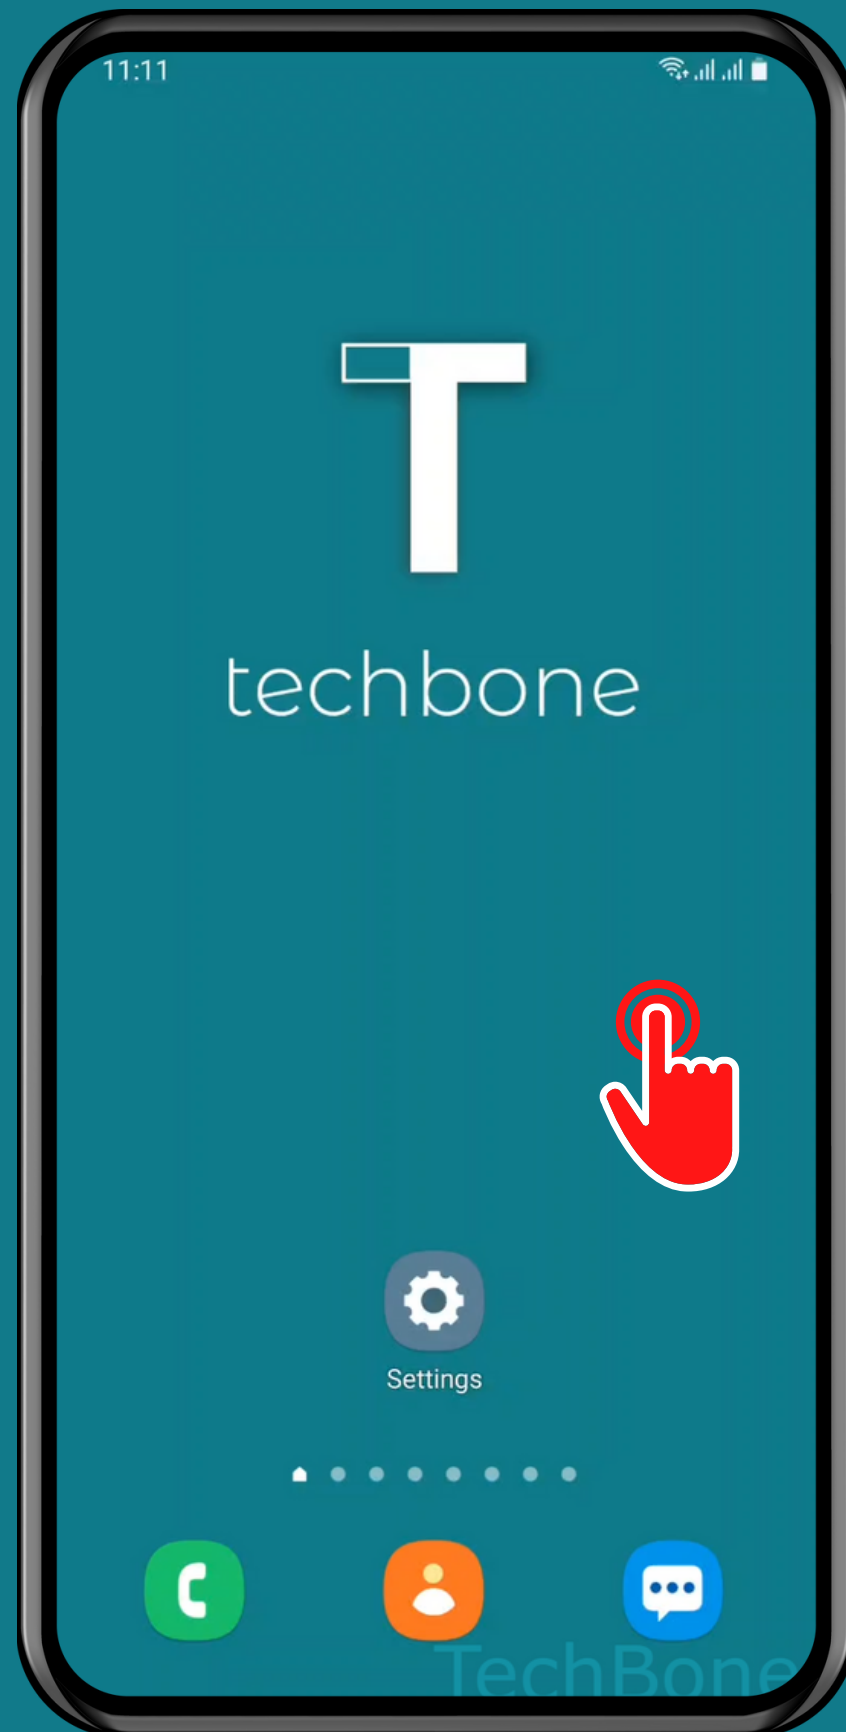

SAMSUNG

Android 11 - One UI 3

HOW TO ADD HOME SCREEN

Tap and hold a
Free area on Home
screen

Swipe to reach the
last **Home screen**

Tap on
Add

Done!