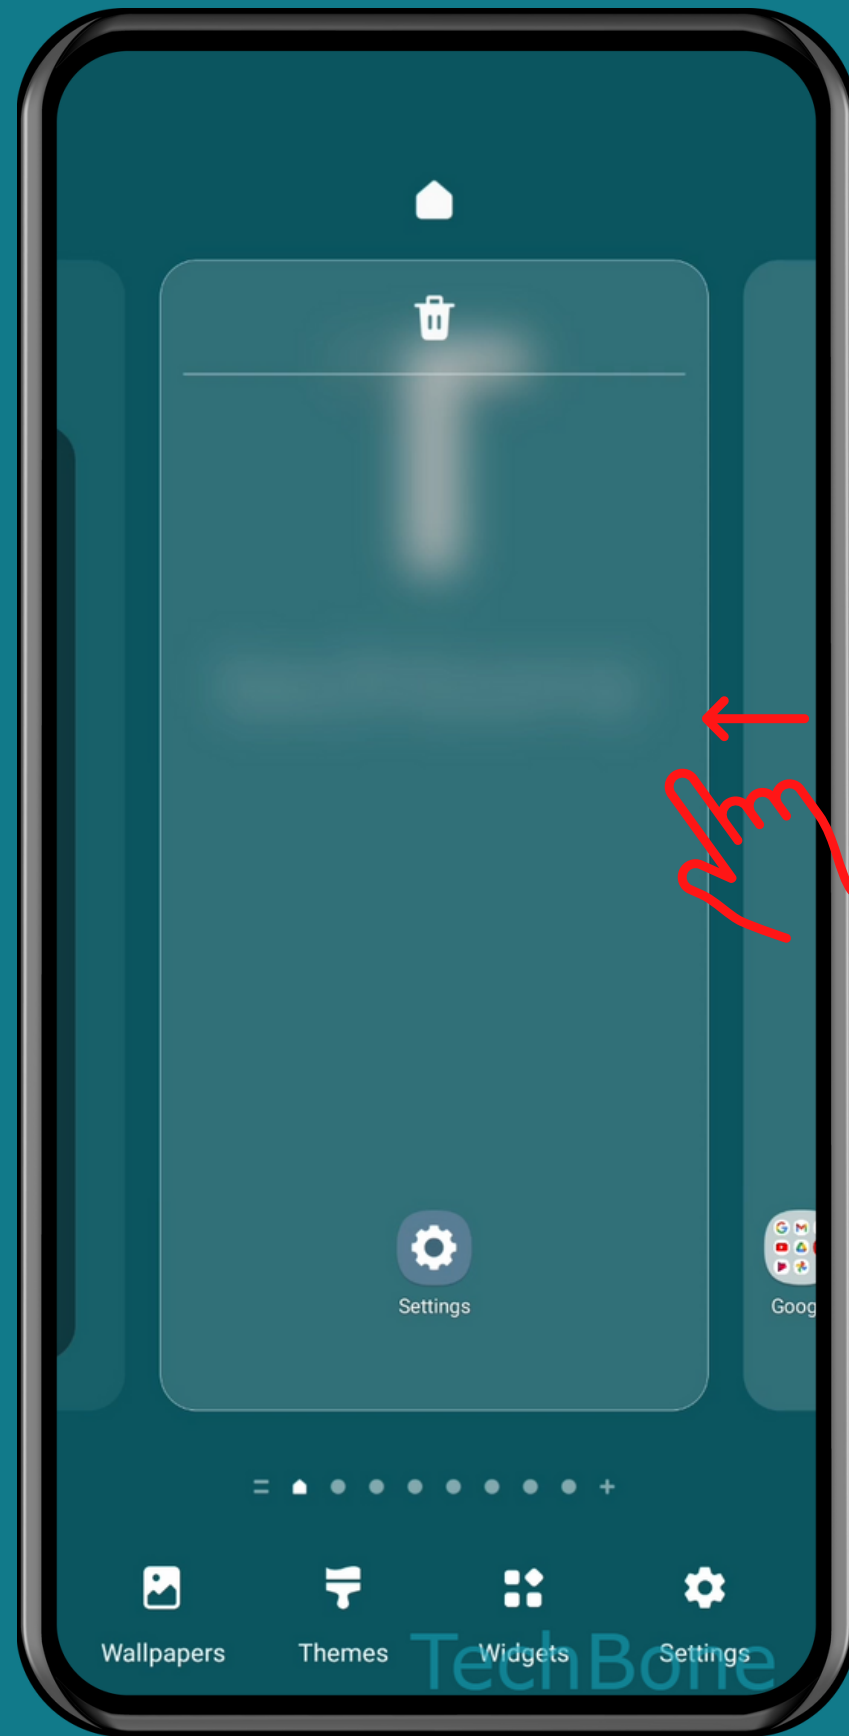

SAMSUNG

Android 11 - One UI 3

HOW TO ADD HOME SCREEN

Tap and hold a
Free area on Home
screen

Swipe to reach the
last **Home screen**

Tap on
Add

Done!