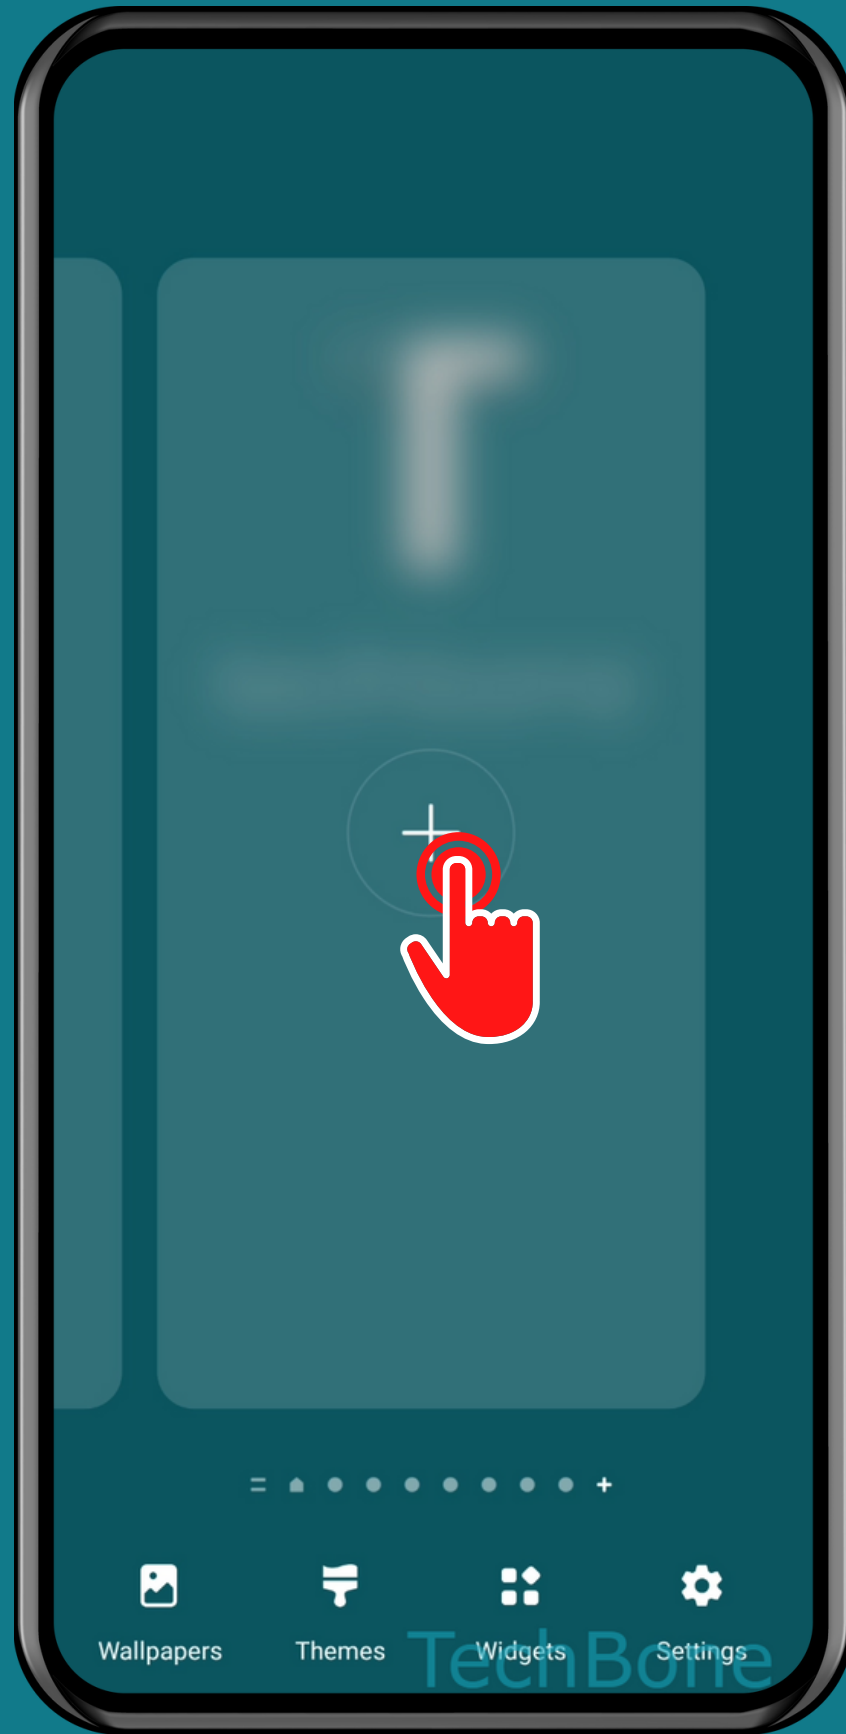

SAMSUNG

Android 11 - One UI 3

HOW TO ADD HOME SCREEN

Tap and hold a
Free area on Home
screen

Swipe to reach the
last **Home screen**

Tap on
Add

Done!