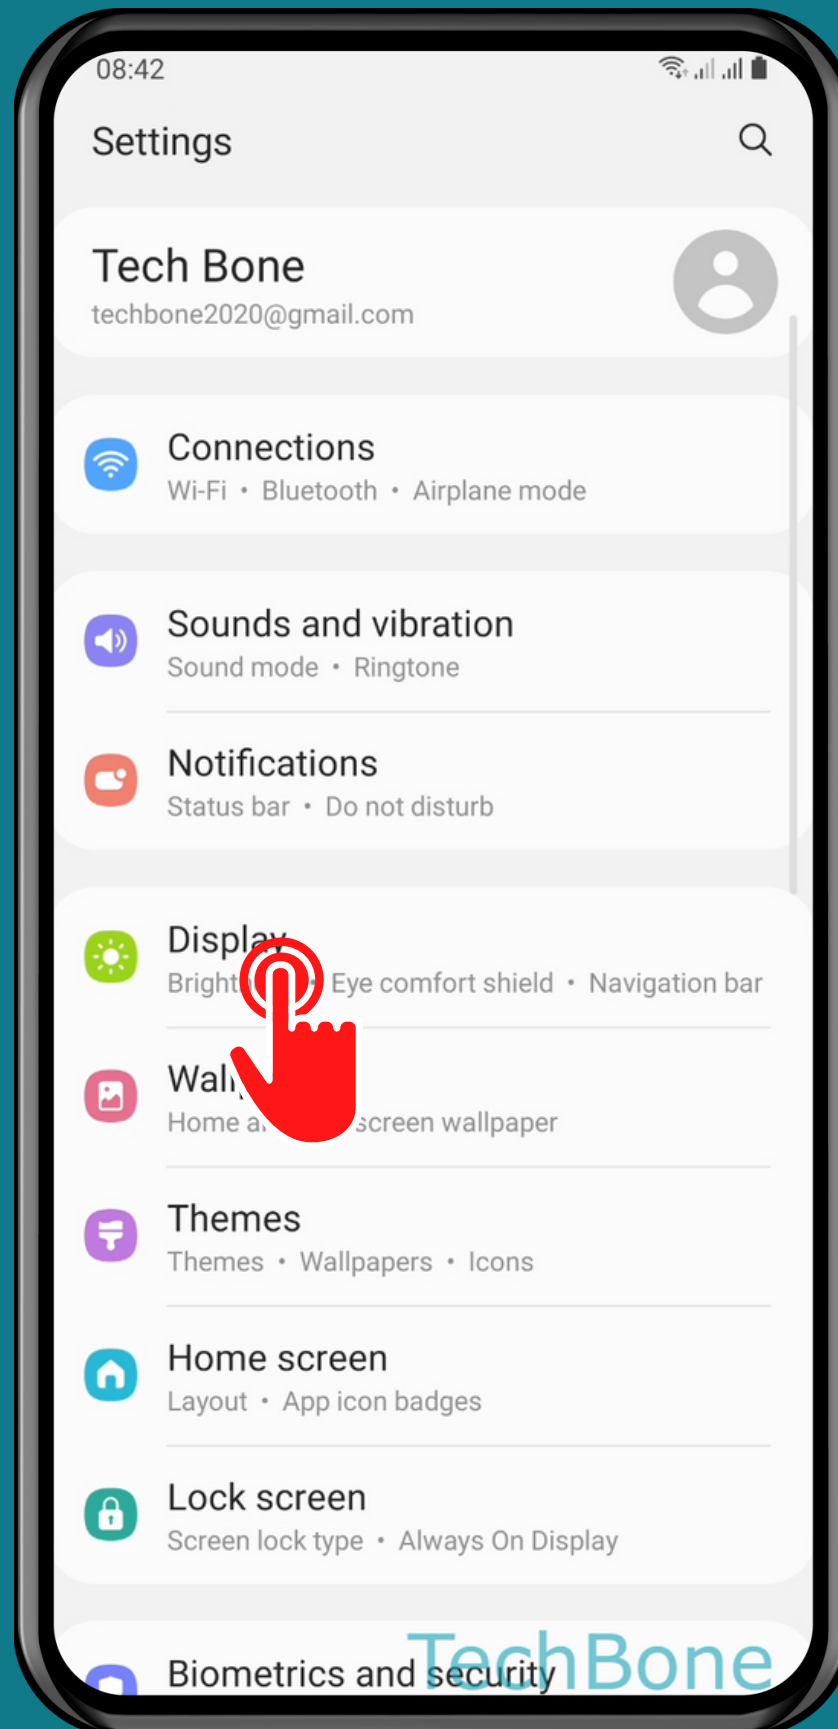

SAMSUNG

Android 11 - One UI 3

HOW TO ADD/REMOVE PANELS (EDGE PANEL)

Tap on
Settings

Tap on
Display

Tap on Edge panels

Tap on Panels

Select or deselect
other **Panels**