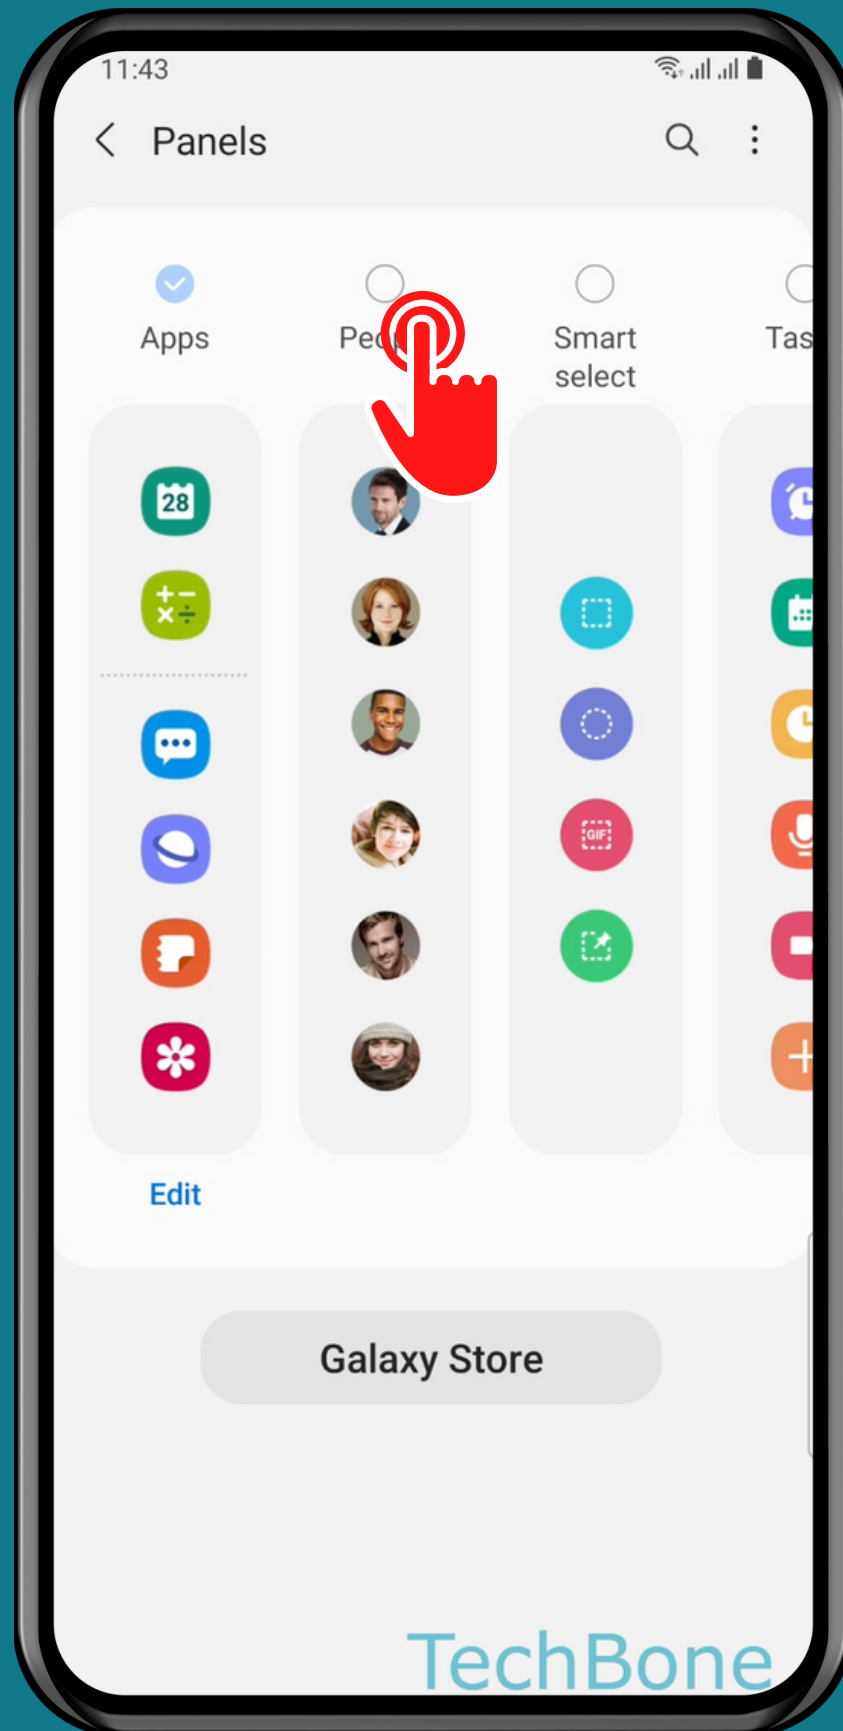

SAMSUNG

Android 11 - One UI 3

HOW TO ADD/REMOVE PANELS (EDGE PANEL)

Tap on
Settings

Tap on
Display

Tap on Edge panels

Tap on Panels

Select or deselect
other **Panels**