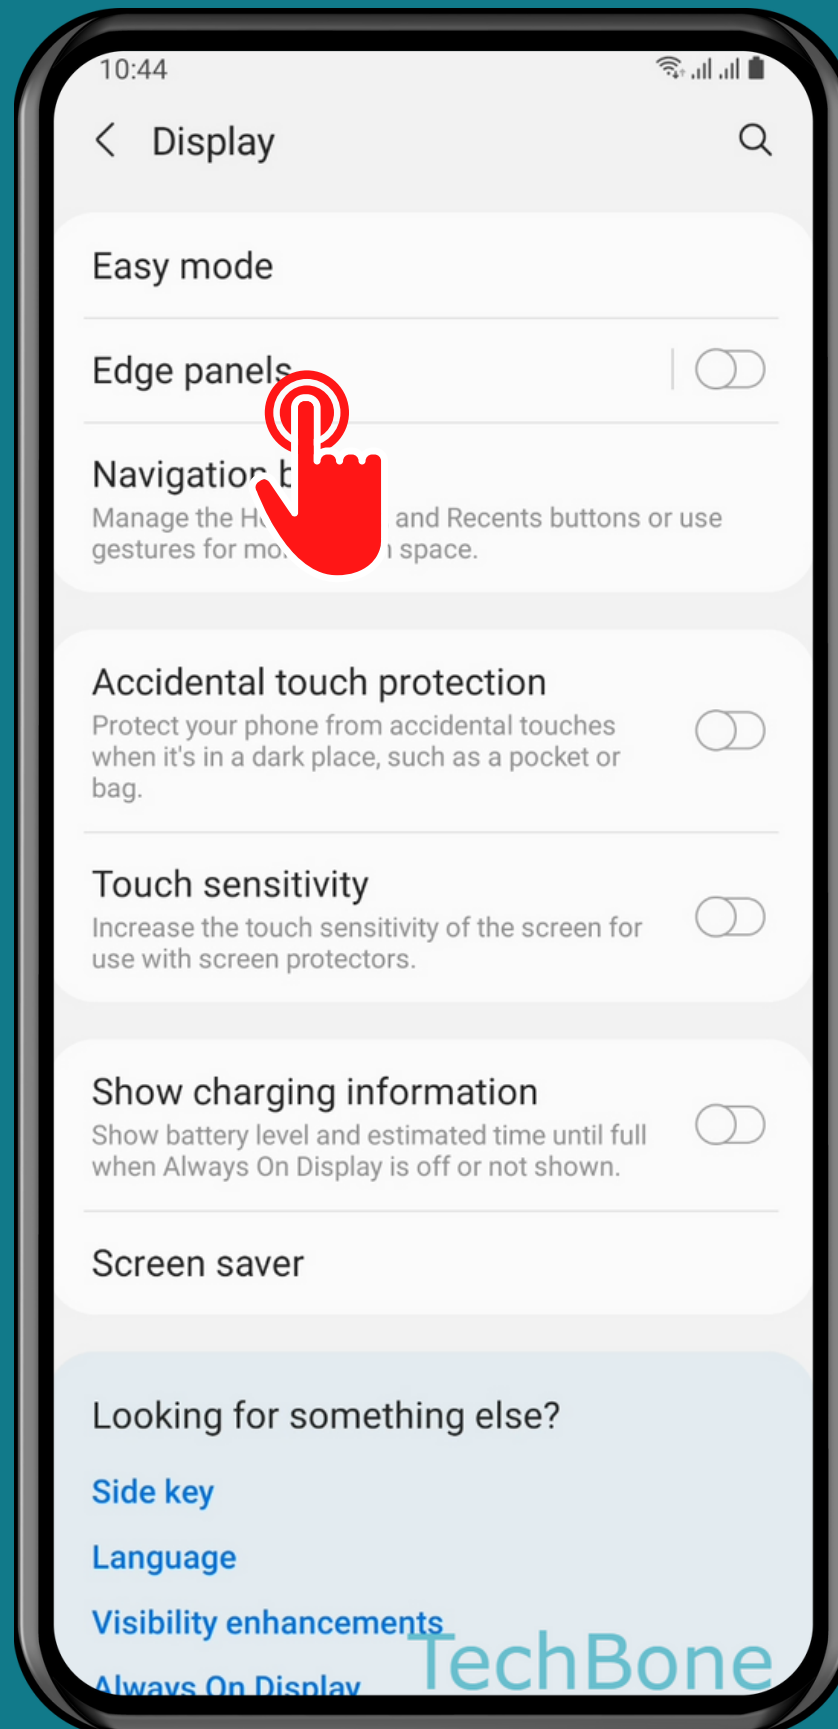

SAMSUNG

Android 11 - One UI 3

HOW TO ADD/REMOVE PANELS (EDGE PANEL)

Tap on
Settings

Tap on
Display

Tap on Edge panels

Tap on Panels

Select or deselect
other **Panels**