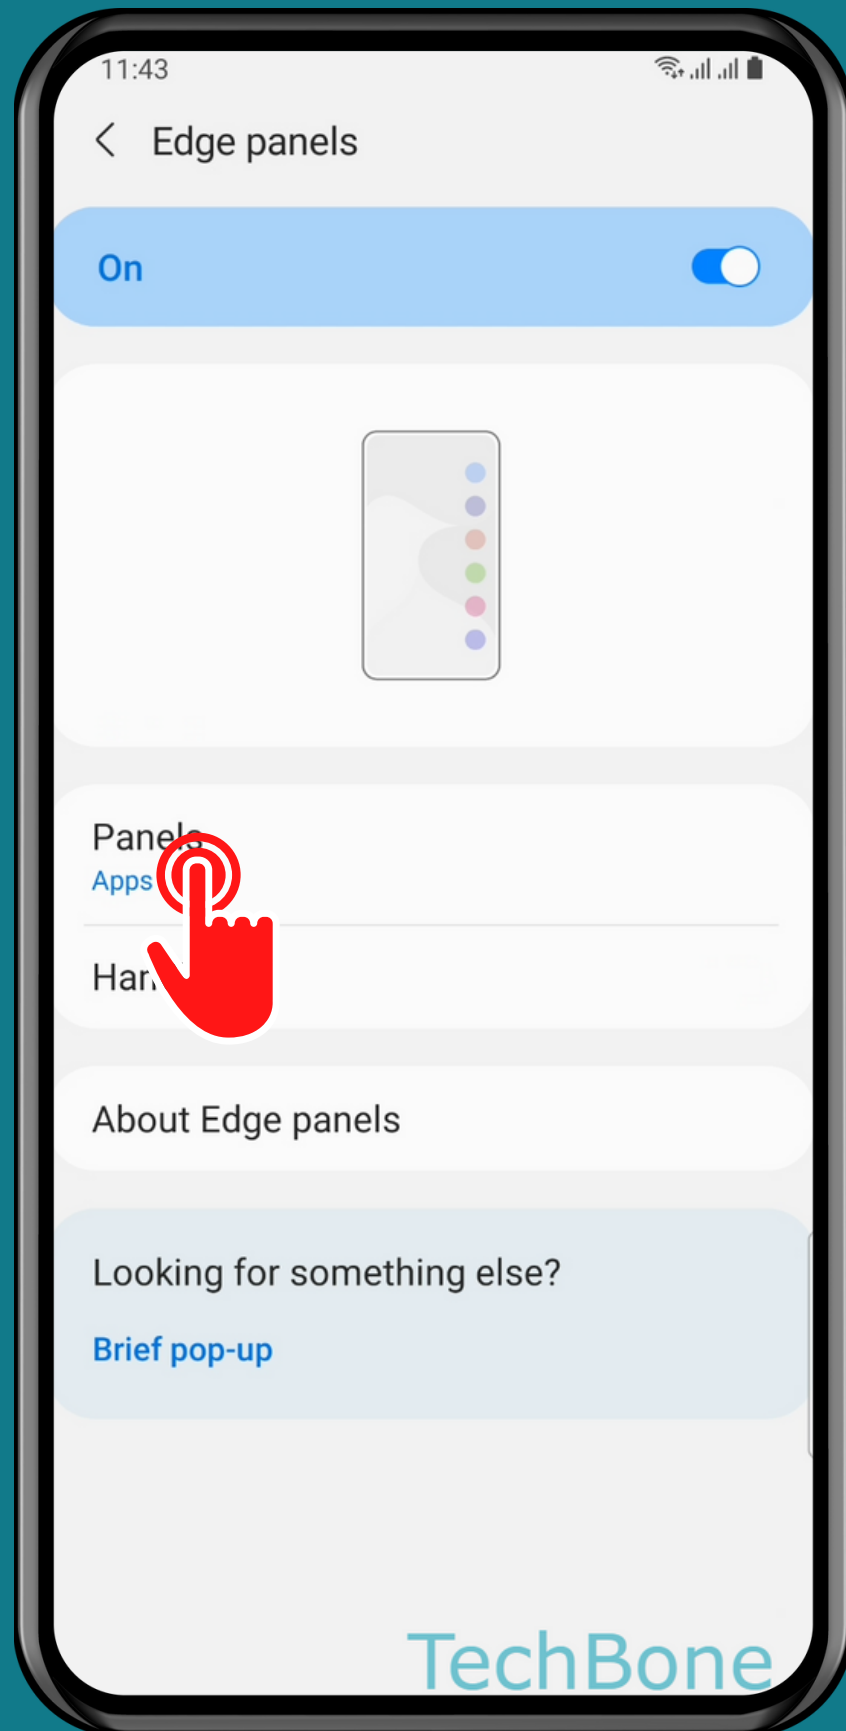

SAMSUNG

Android 11 - One UI 3

HOW TO ADD/REMOVE PANELS (EDGE PANEL)

Tap on
Settings

Tap on
Display

Tap on Edge panels

Tap on Panels

Select or deselect
other **Panels**