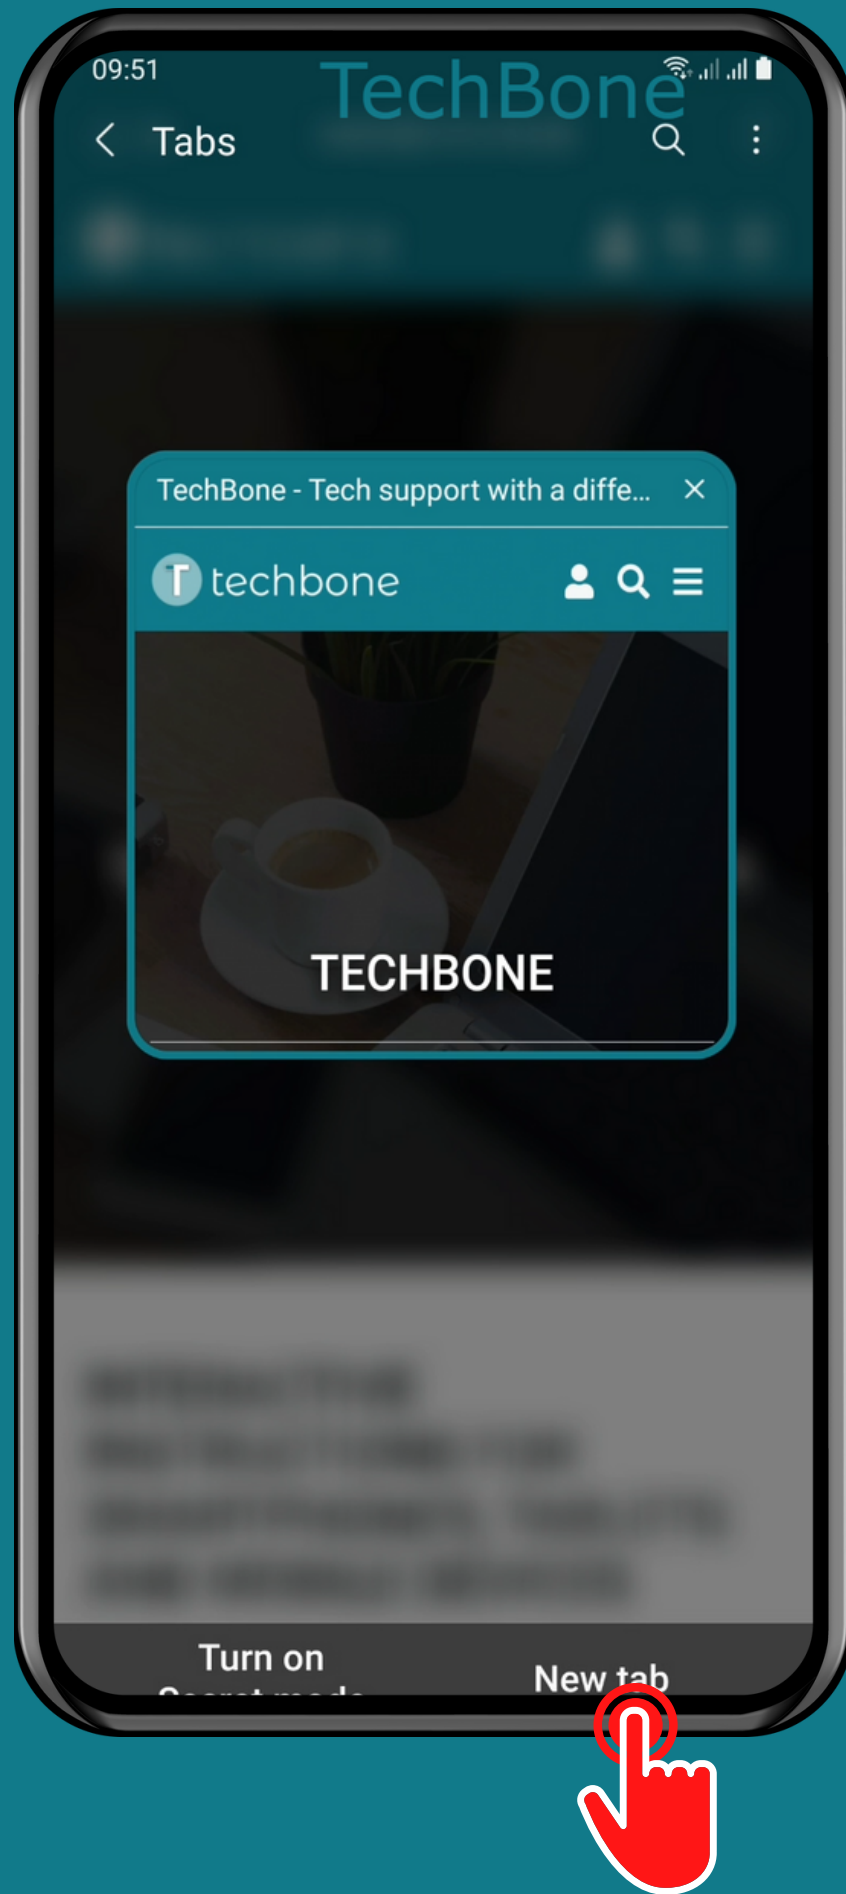

SAMSUNG

Internet browser - Android 11 - One UI 3

# HOW TO ADD A NEW TAB

# Tap on Internet

# Tap on Tabs

Tap on  
New tab

Done!