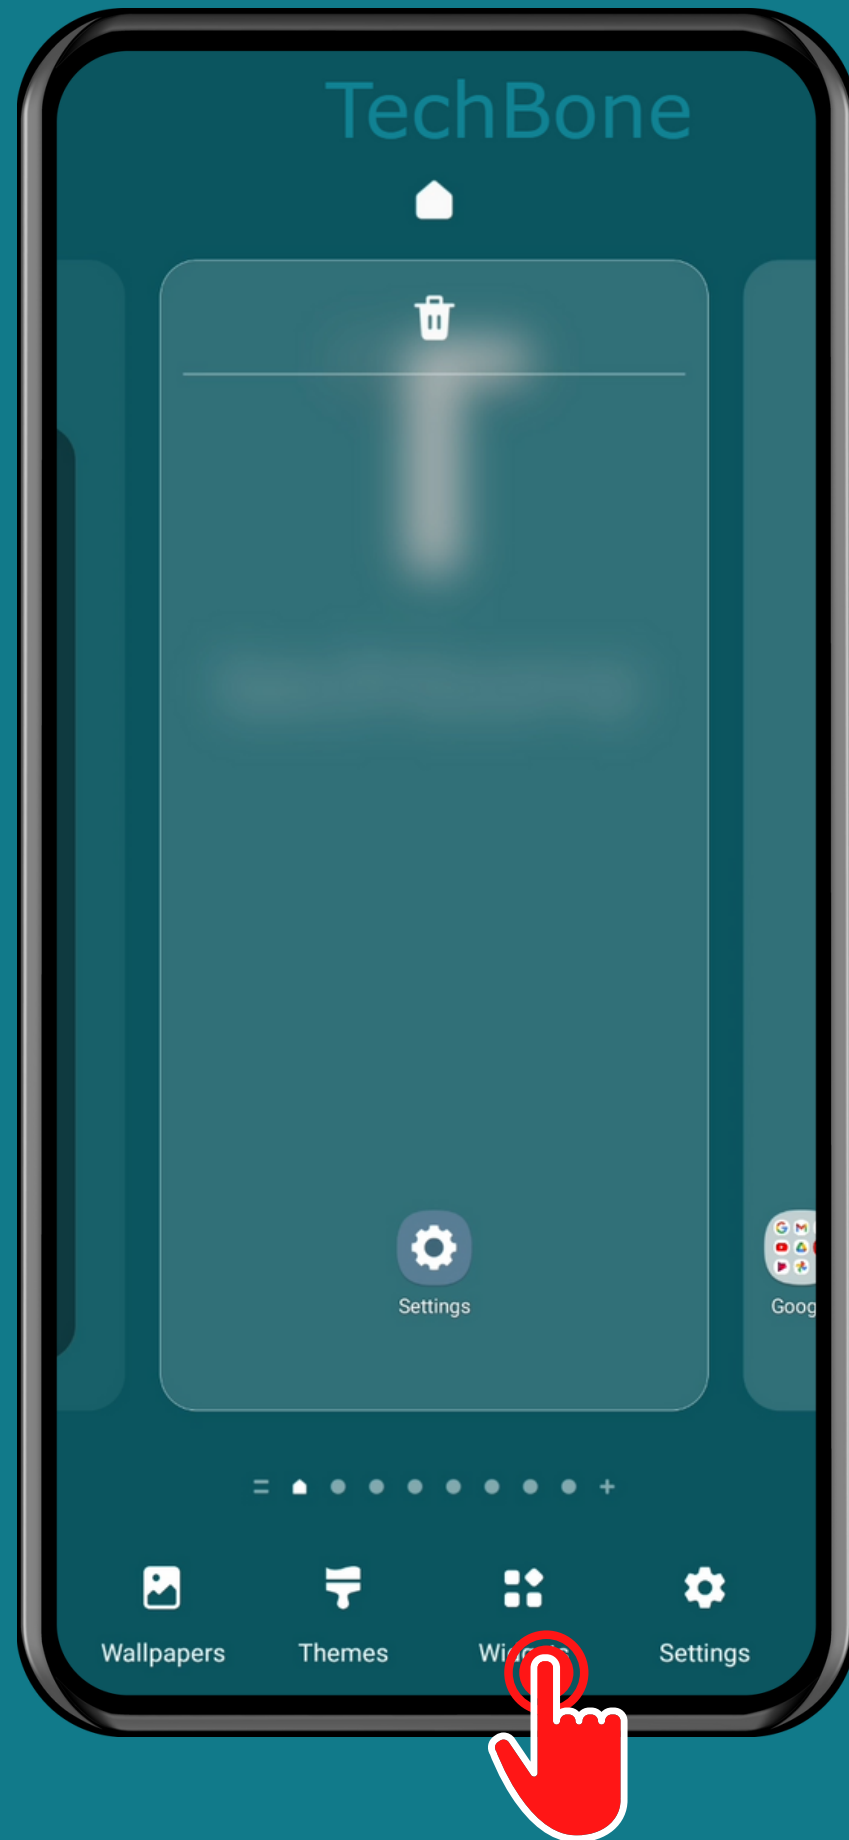

# SAMSUNG

Android 11 - One UI 3

## HOW TO ADD WIDGETS TO THE HOME SCREEN

Tap and hold a  
Free area