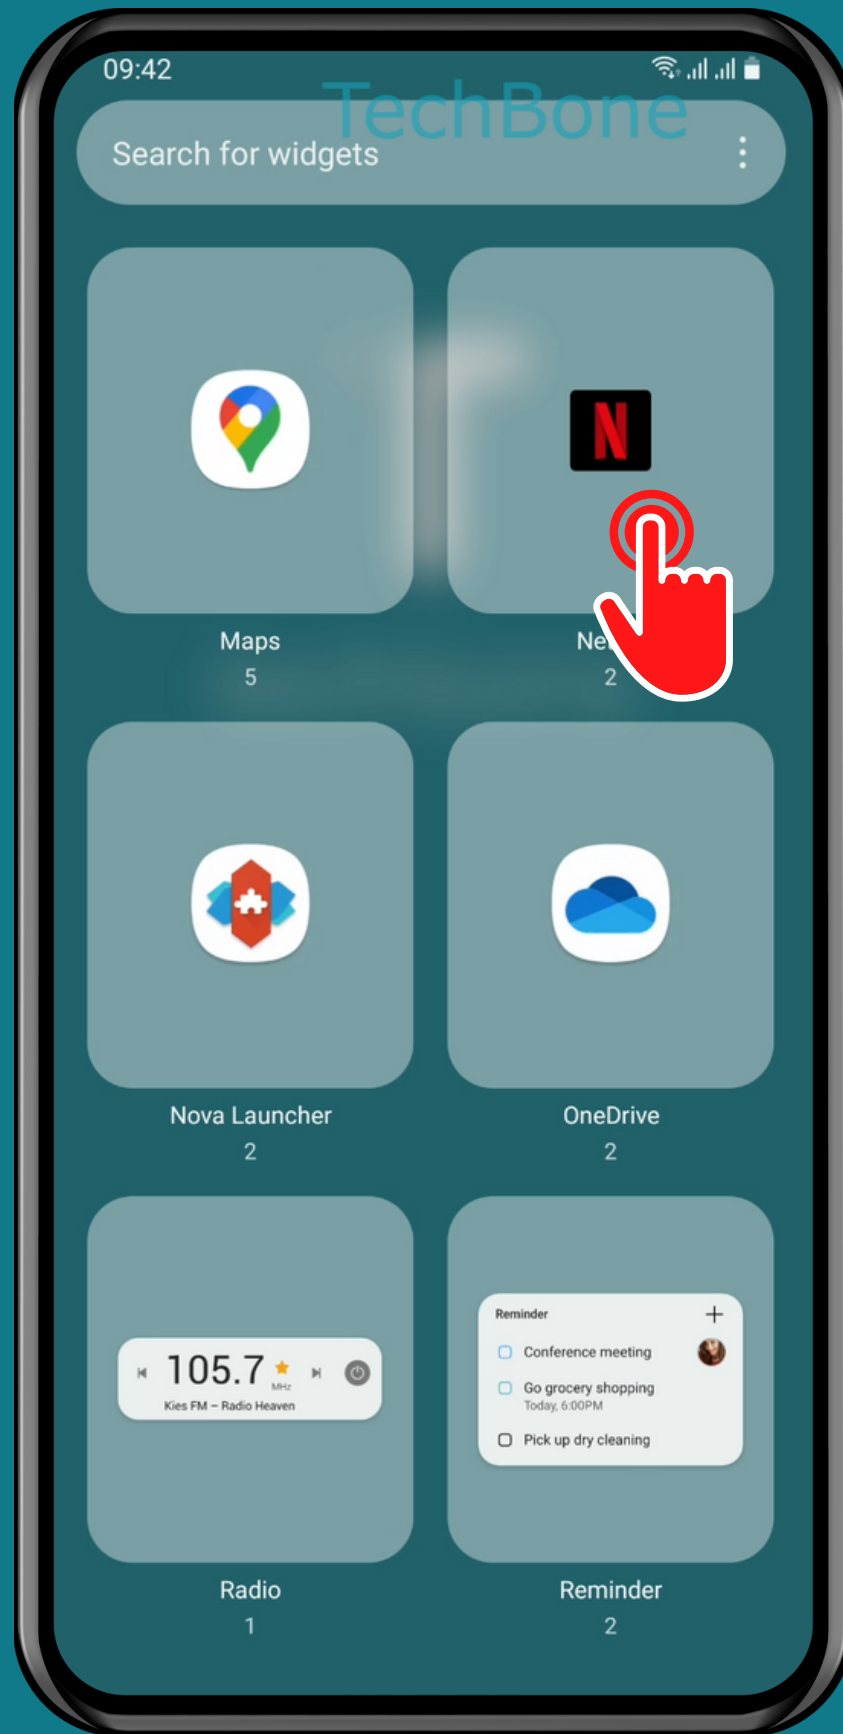

Choose a Widget