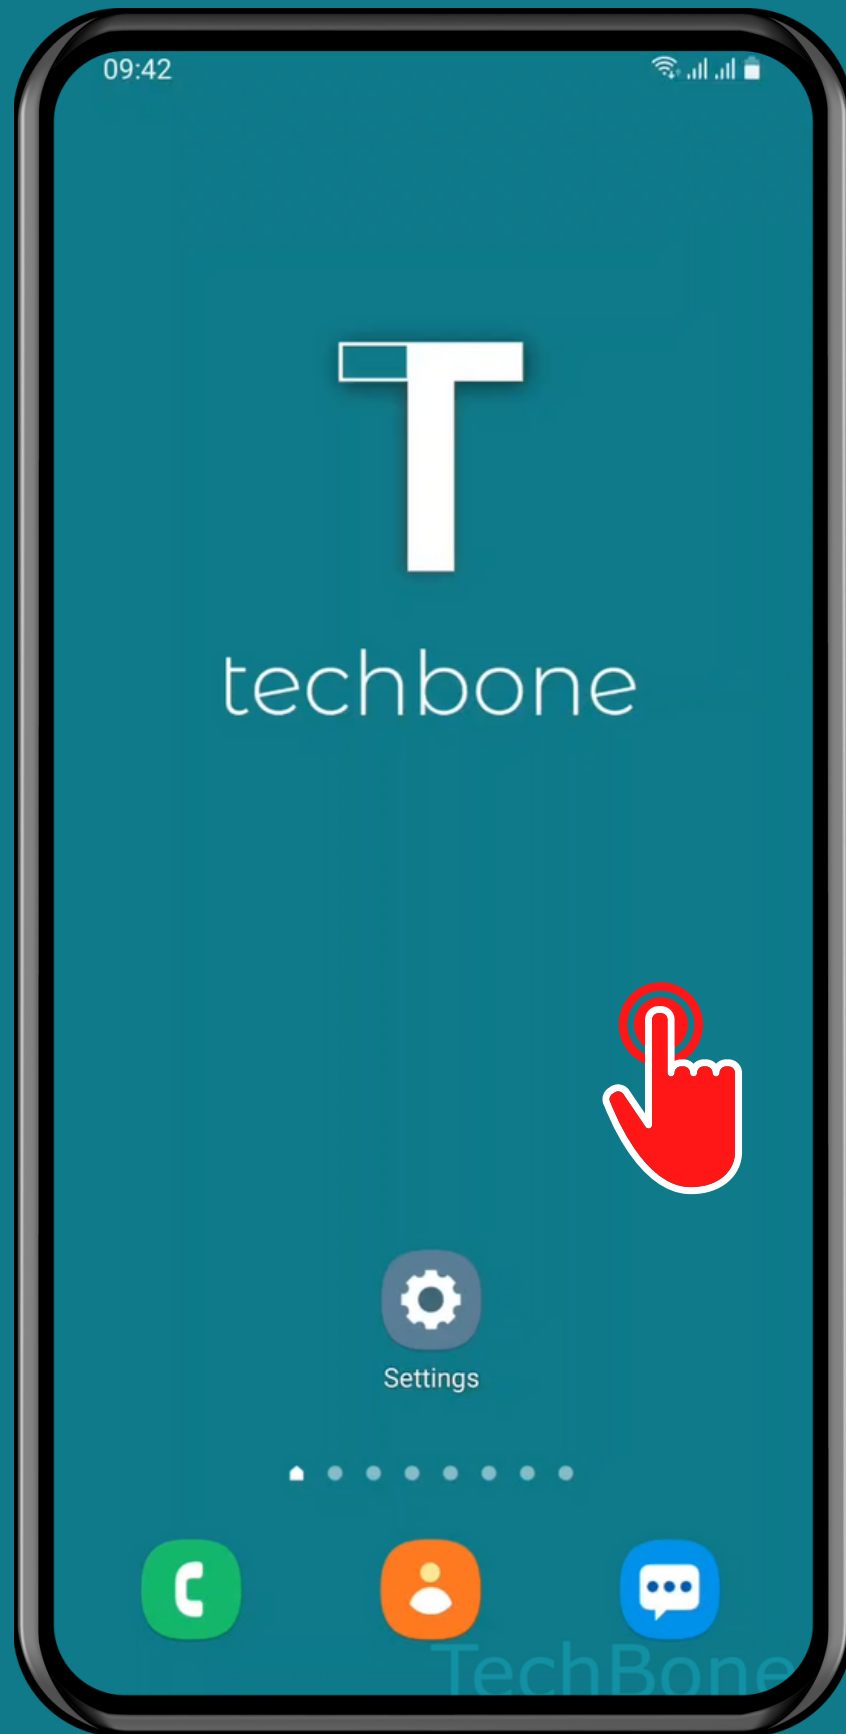

# SAMSUNG

Android 11 - One UI 3

## HOW TO ADD WIDGETS TO THE HOME SCREEN

Tap and hold a  
Free area