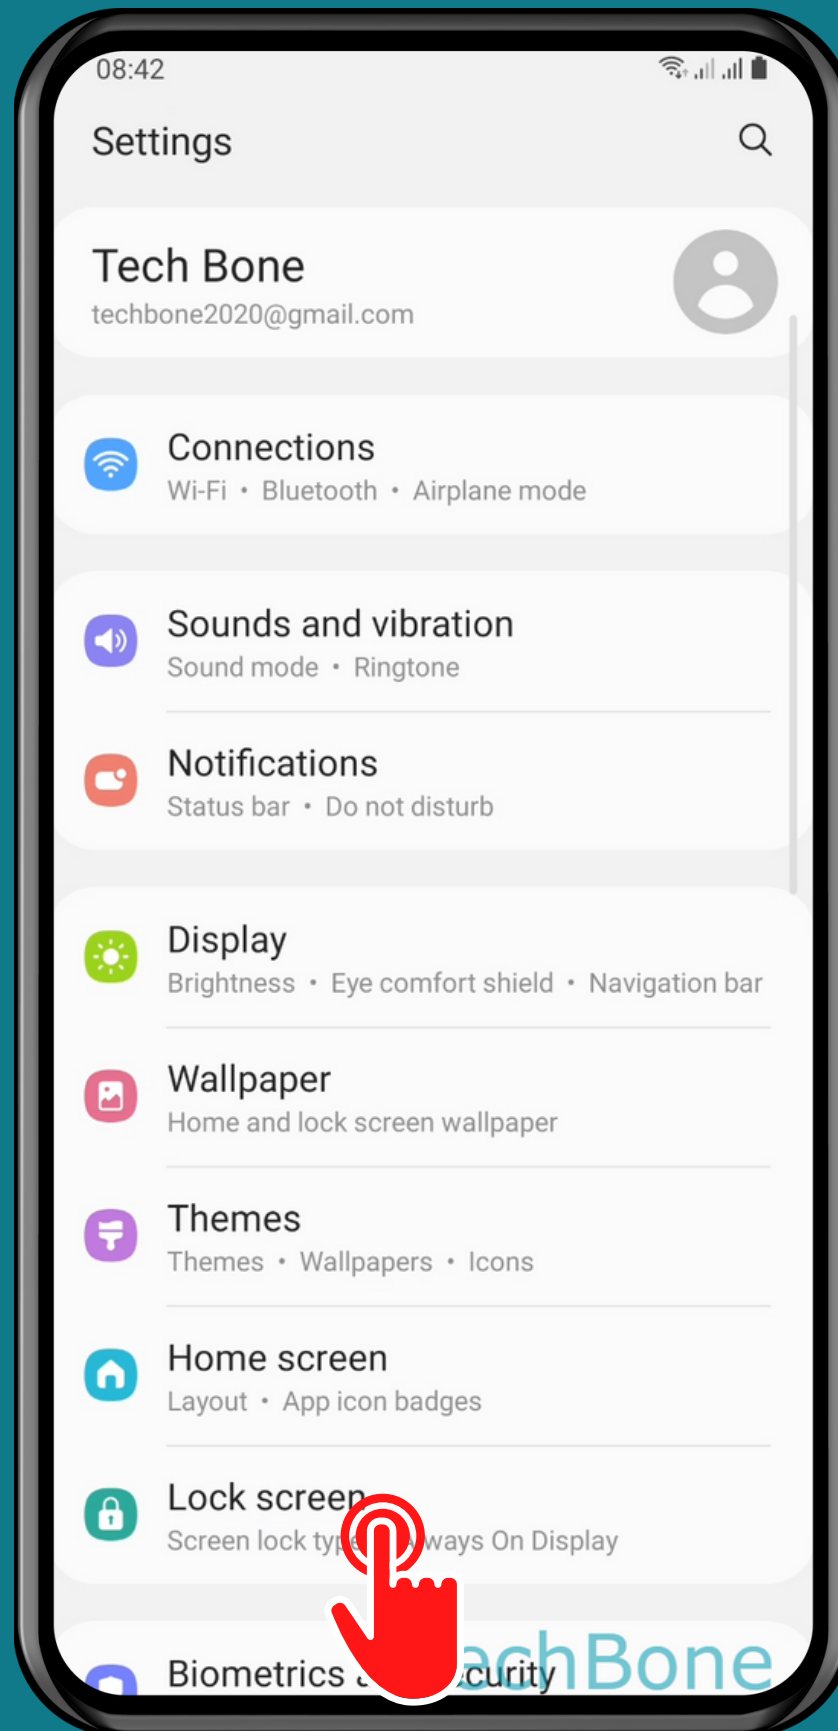

SAMSUNG

Android 11 - One UI 3

HOW TO ADJUST BRIGHTNESS OF ALWAYS ON DISPLAY

Tap on
Settings

Tap on
Lock screen

Tap on
Always On Display

Turn Off Auto brightness

Set the Brightness