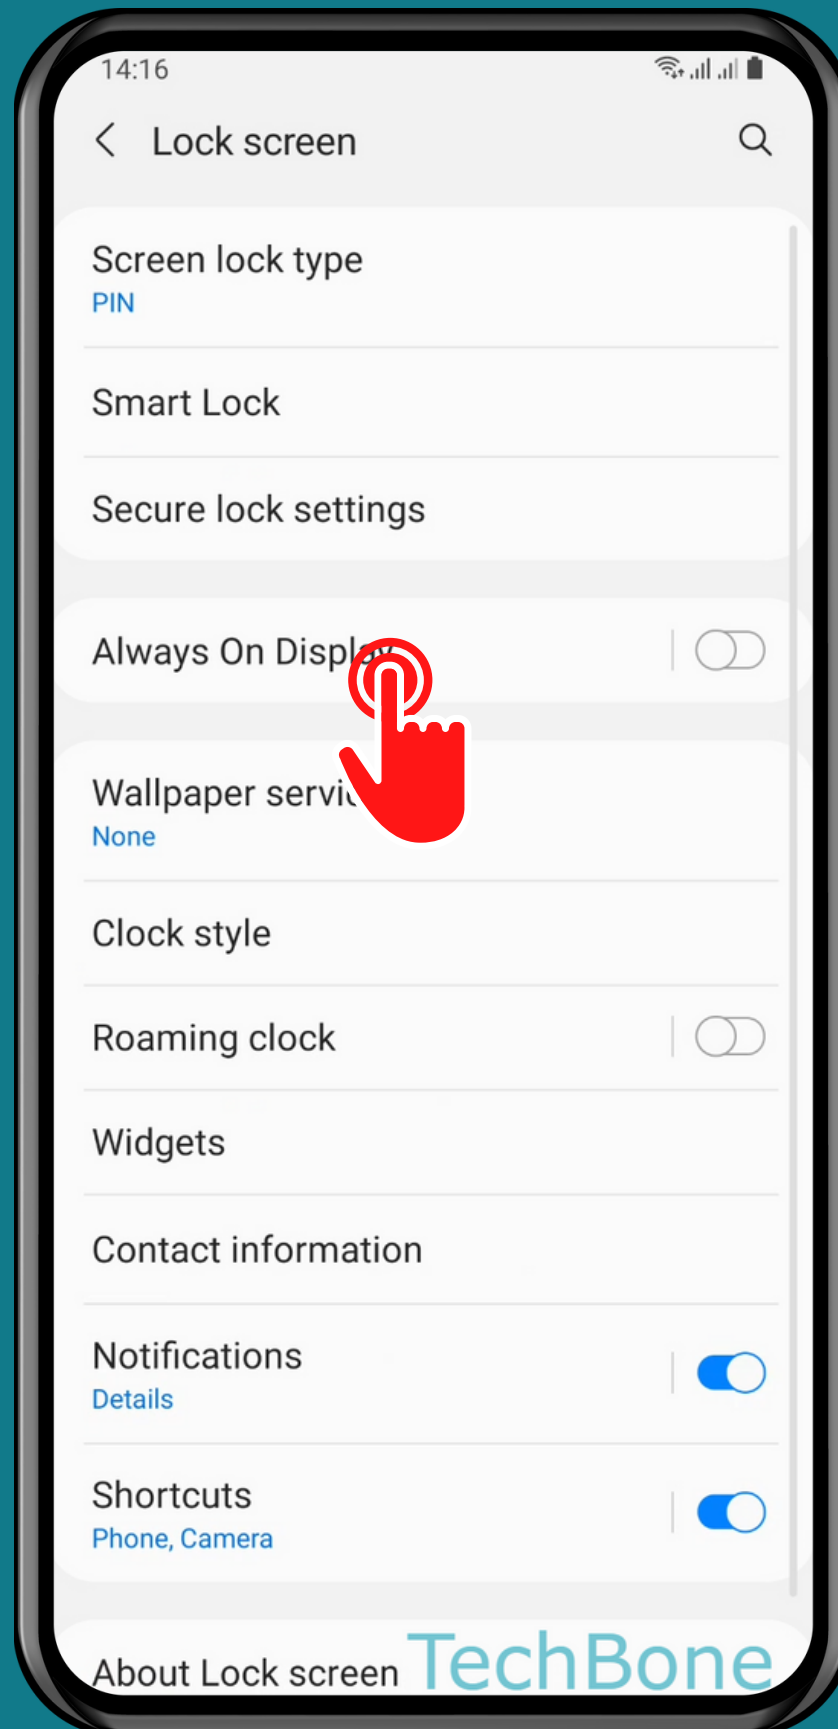

SAMSUNG

Android 11 - One UI 3

HOW TO ADJUST BRIGHTNESS OF ALWAYS ON DISPLAY

Tap on
Settings

Tap on
Lock screen

Tap on
Always On Display

Turn Off Auto brightness

Set the Brightness