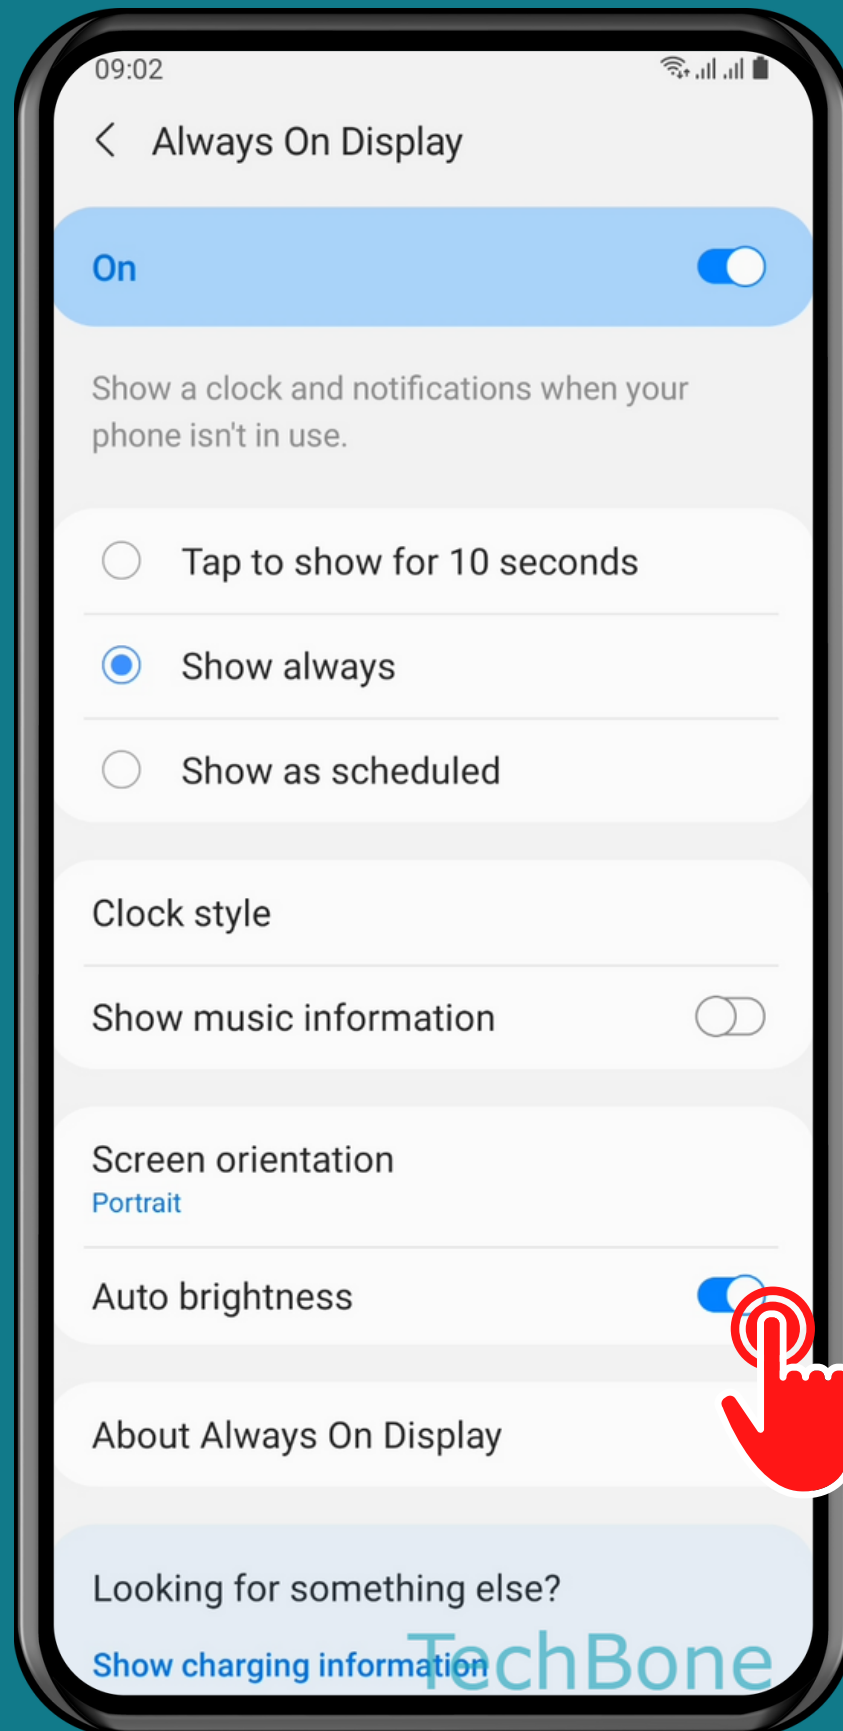

SAMSUNG

Android 11 - One UI 3

HOW TO ADJUST BRIGHTNESS OF ALWAYS ON DISPLAY

Tap on
Settings

Tap on
Lock screen

Tap on
Always On Display

Turn Off Auto brightness

Set the Brightness