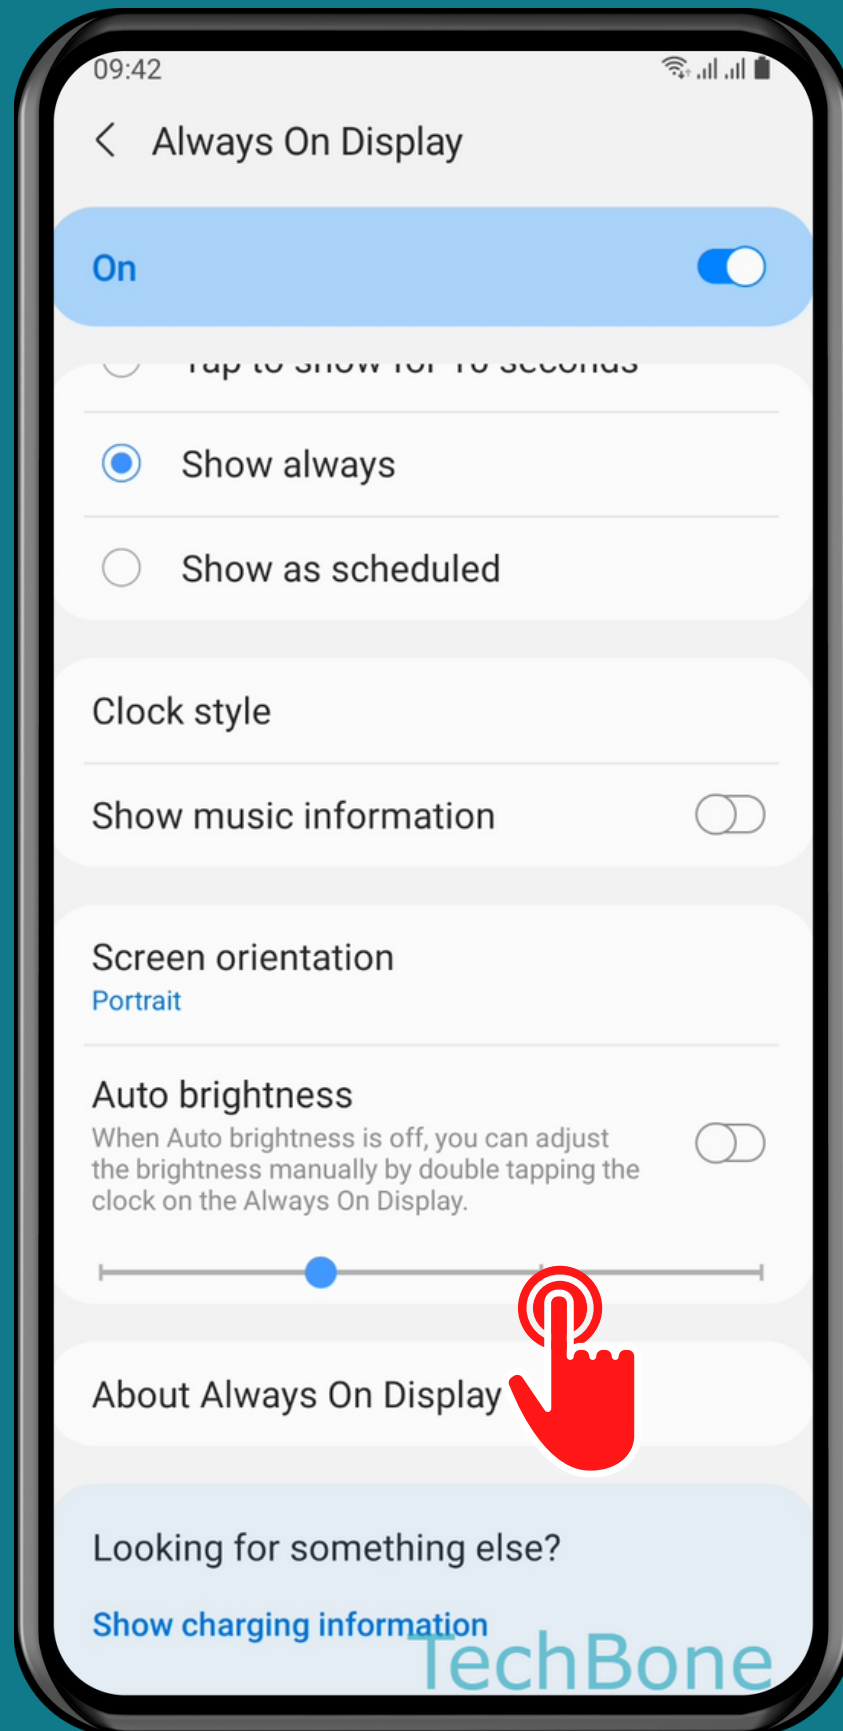

SAMSUNG

Android 11 - One UI 3

HOW TO ADJUST BRIGHTNESS OF ALWAYS ON DISPLAY

Tap on
Settings

Tap on
Lock screen

Tap on
Always On Display

Turn Off Auto brightness

Set the Brightness