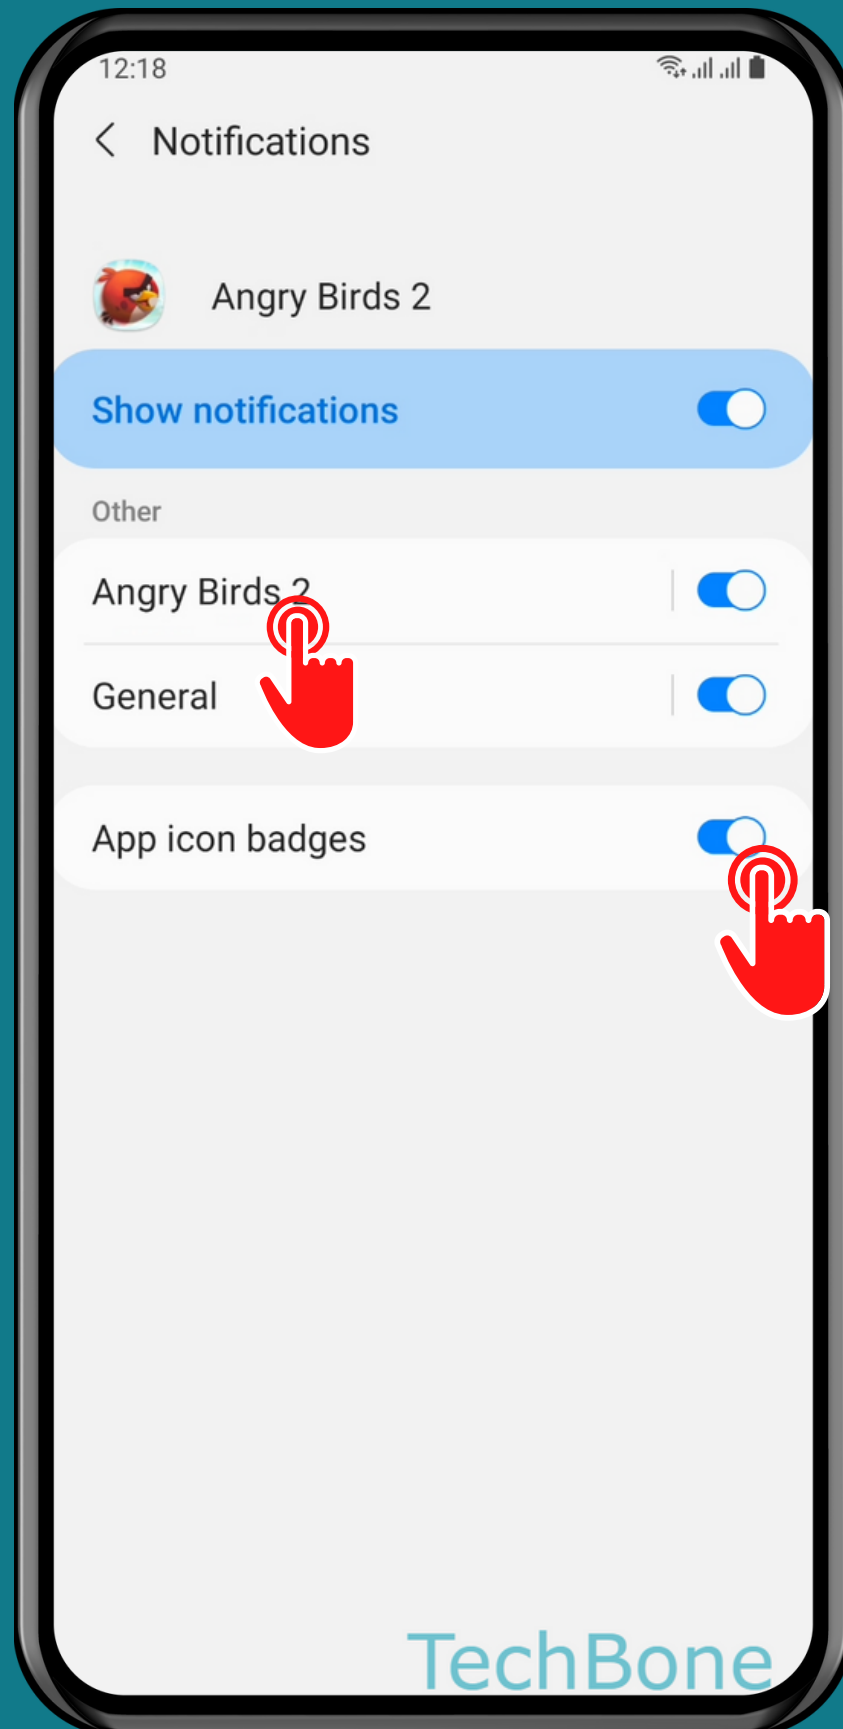

SAMSUNG

Android 11 - One UI 3

HOW TO TURN ON/OFF APP ICON BADGES FOR INDIVIDUAL APPS

Tap on
Settings

Tap on Apps

Choose an App

Tap on Notifications

Turn On/Off App icon
badges or select a
single Category

Turn On/Off App icon badges

Done!