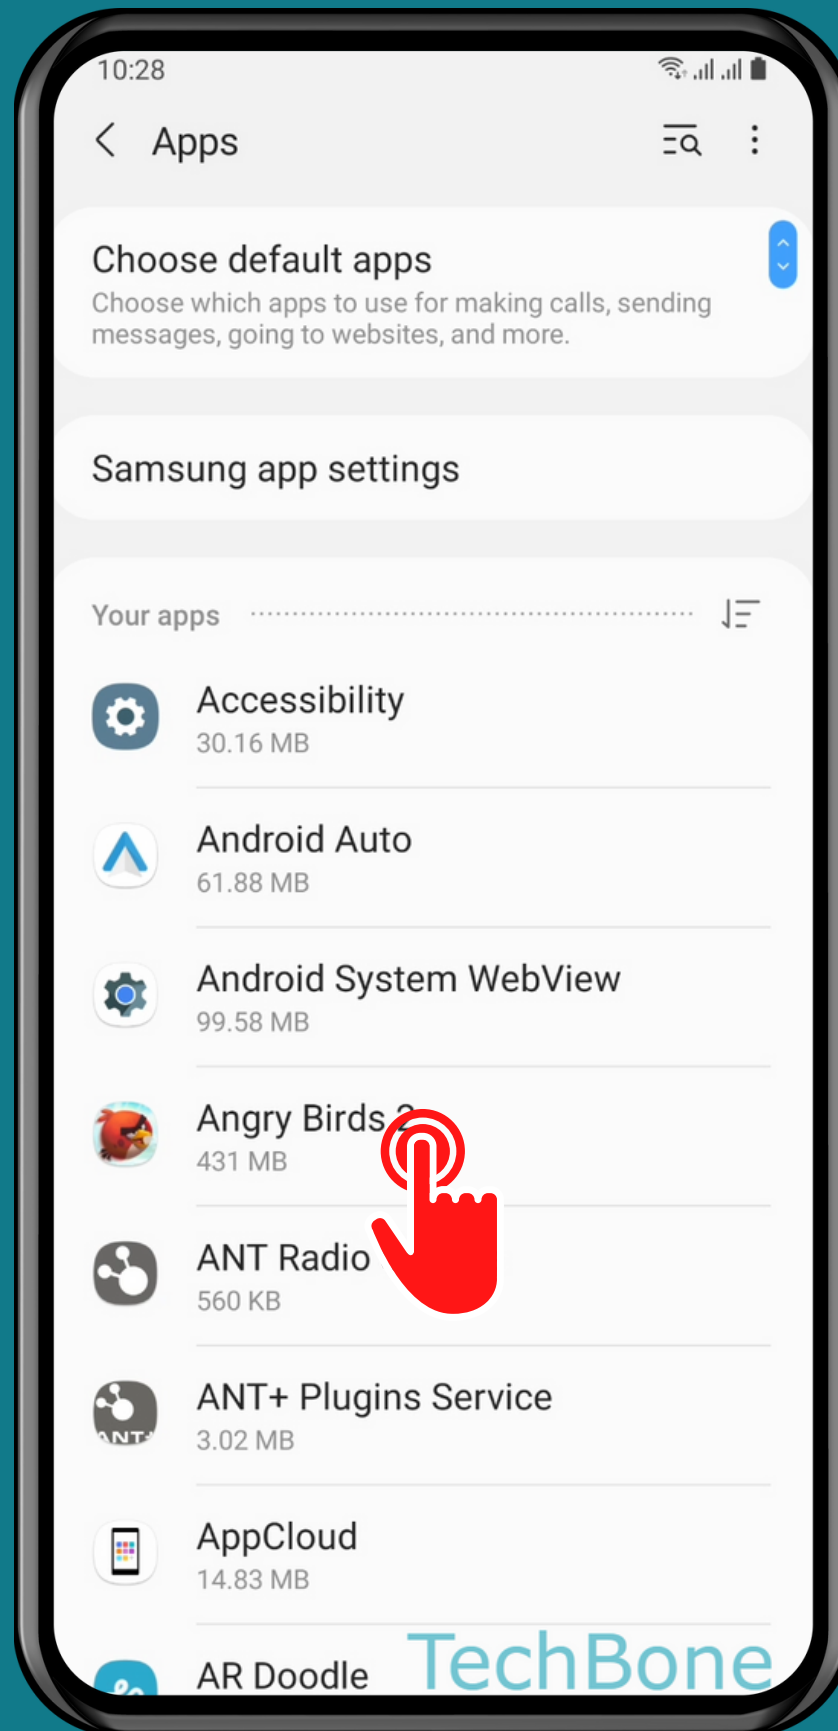

SAMSUNG

Android 11 - One UI 3

HOW TO TURN ON/OFF APP ICON BADGES FOR INDIVIDUAL APPS

Tap on
Settings

Tap on Apps

Choose an App

Tap on Notifications

Turn On/Off App icon
badges or select a
single Category

Turn On/Off App icon badges

Done!