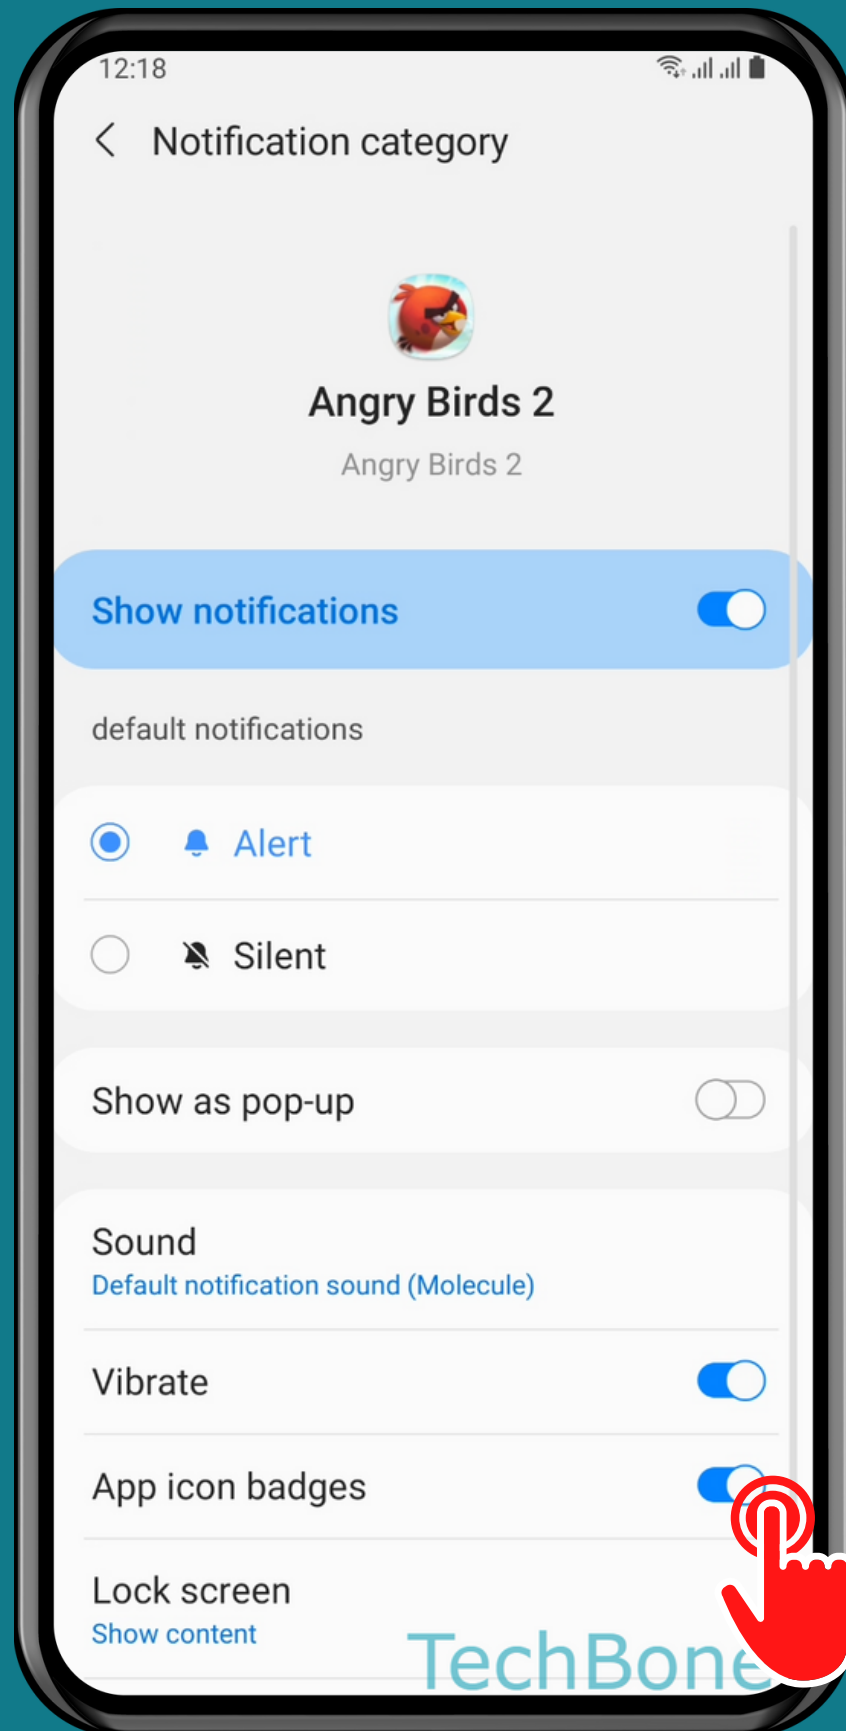

SAMSUNG

Android 11 - One UI 3

HOW TO TURN ON/OFF APP ICON BADGES FOR INDIVIDUAL APPS

Tap on
Settings

Tap on Apps

Choose an App

Tap on Notifications

Turn On/Off App icon
badges or select a
single Category

Turn On/Off App icon badges

Done!