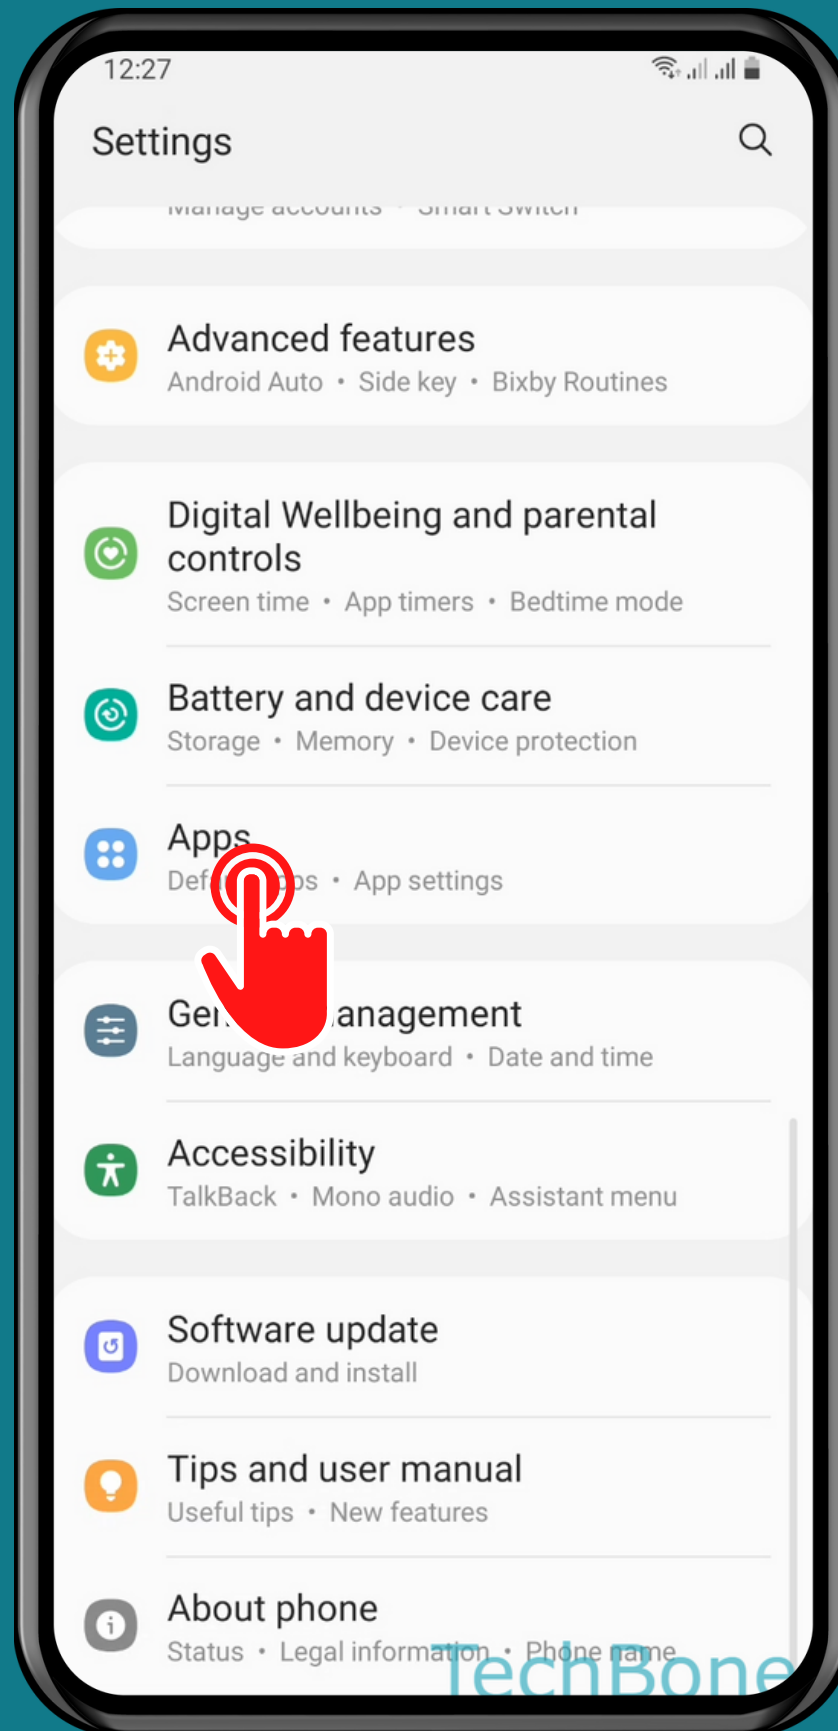

SAMSUNG

Android 11 - One UI 3

HOW TO TURN ON/OFF APP ICON BADGES FOR INDIVIDUAL APPS

Tap on
Settings

Tap on Apps

Choose an App

Tap on Notifications

Turn On/Off App icon
badges or select a
single Category

Turn On/Off App icon badges

Done!