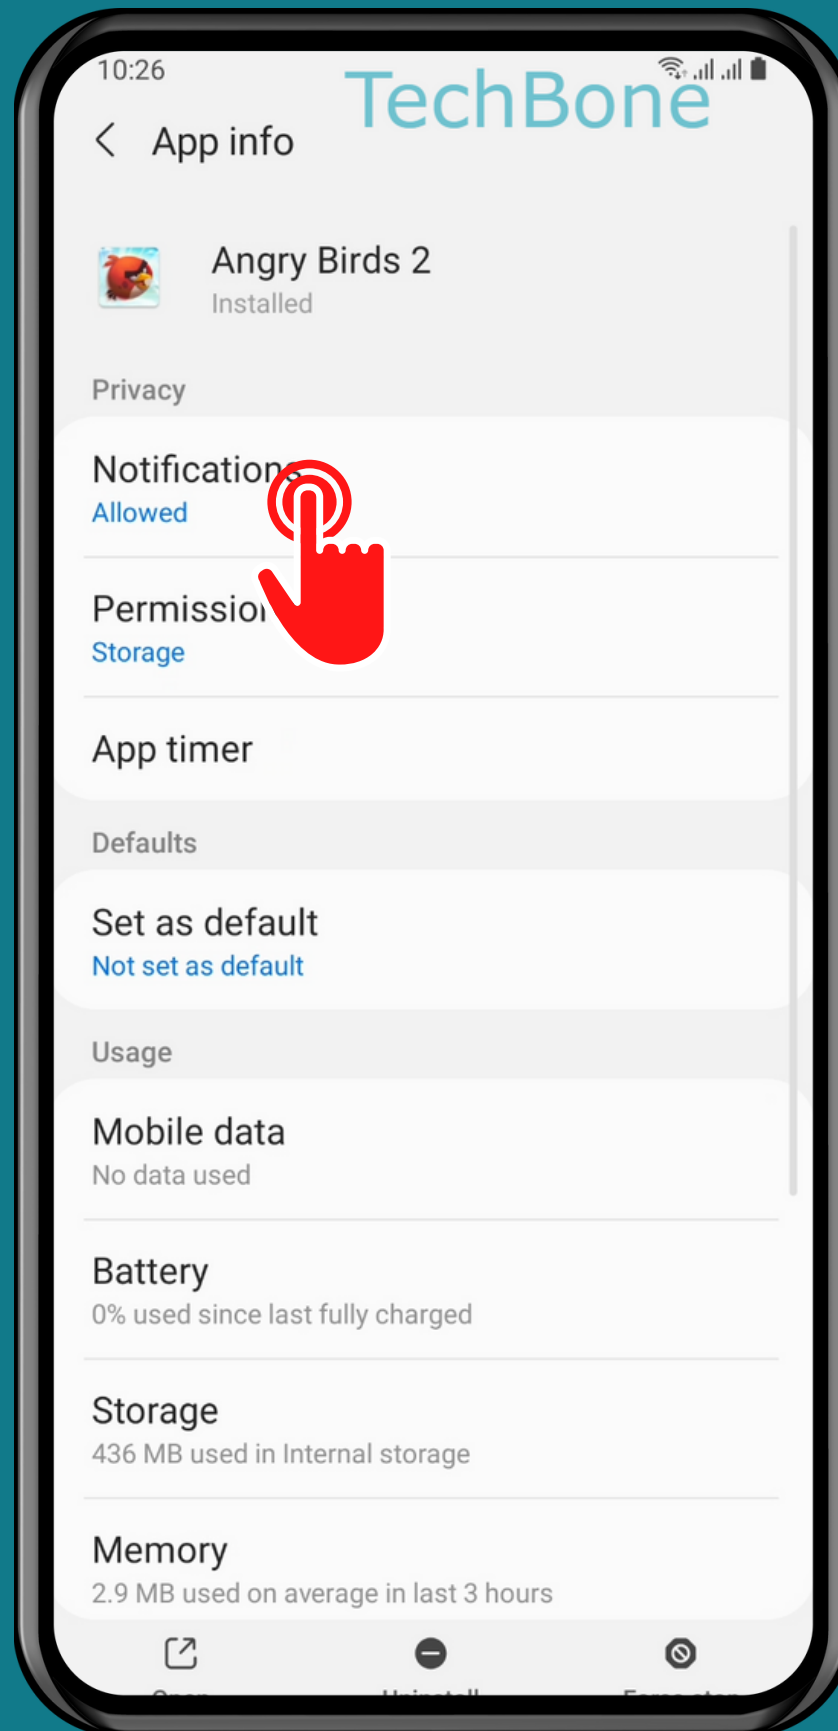

SAMSUNG

Android 11 - One UI 3

HOW TO TURN ON/OFF APP ICON BADGES FOR INDIVIDUAL APPS

Tap on
Settings

Tap on Apps

Choose an App

Tap on Notifications

Turn On/Off App icon
badges or select a
single Category

Turn On/Off App icon badges

Done!