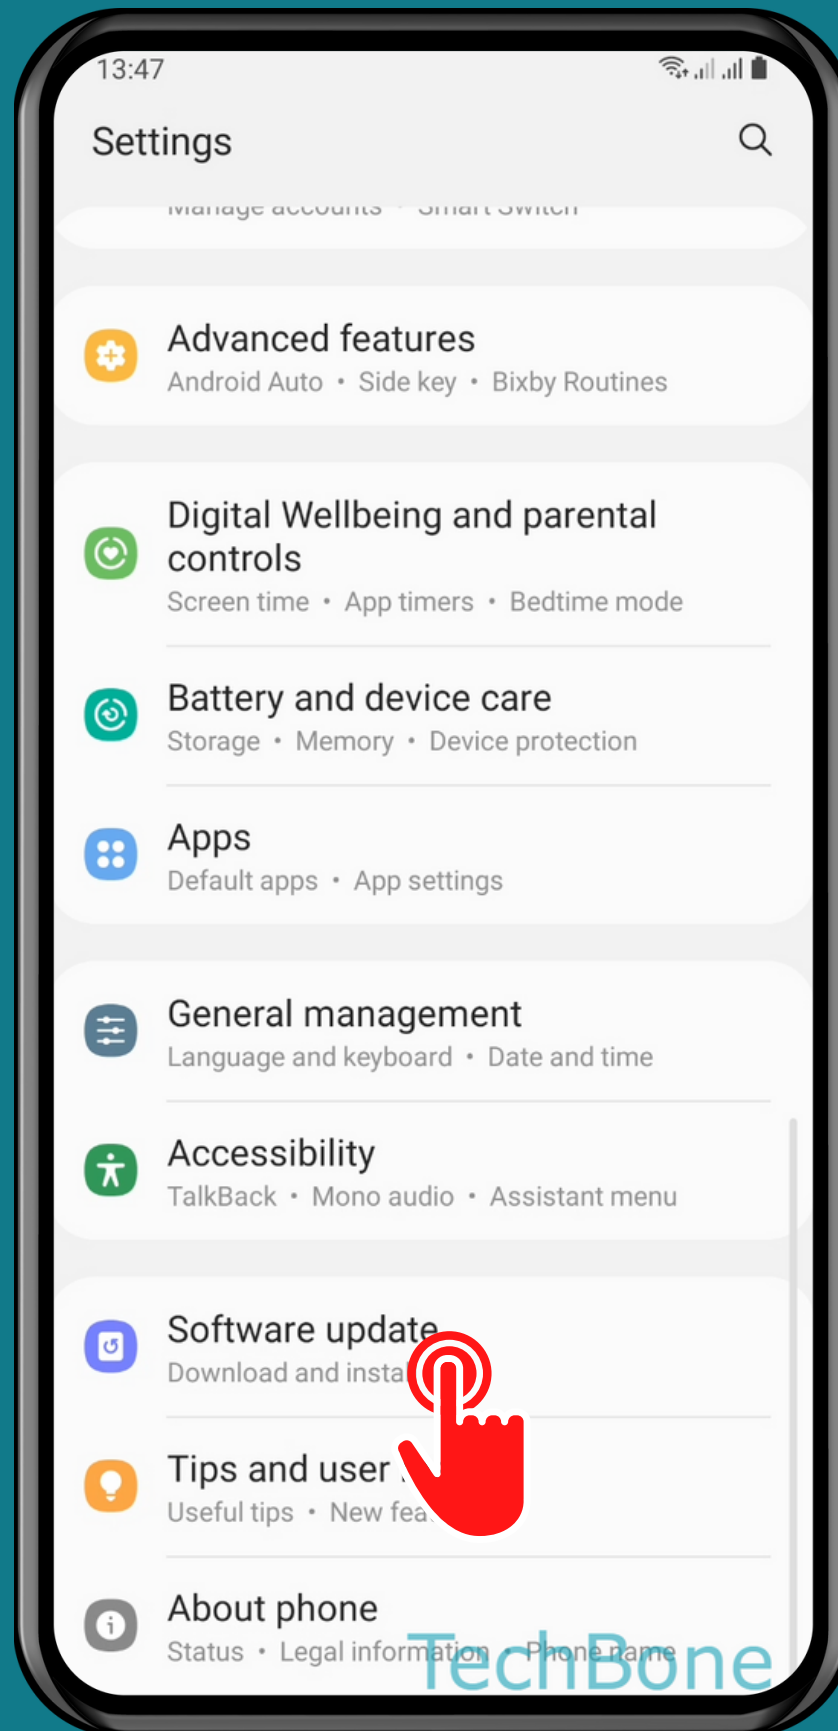

SAMSUNG

Android 11 - One UI 3

HOW TO TURN ON/OFF AUTO DOWNLOAD SOFTWARE UPDATE

Tap on Settings

Tap on Software update

Turn On/Off Auto download over Wi-Fi

TechBone

Done!