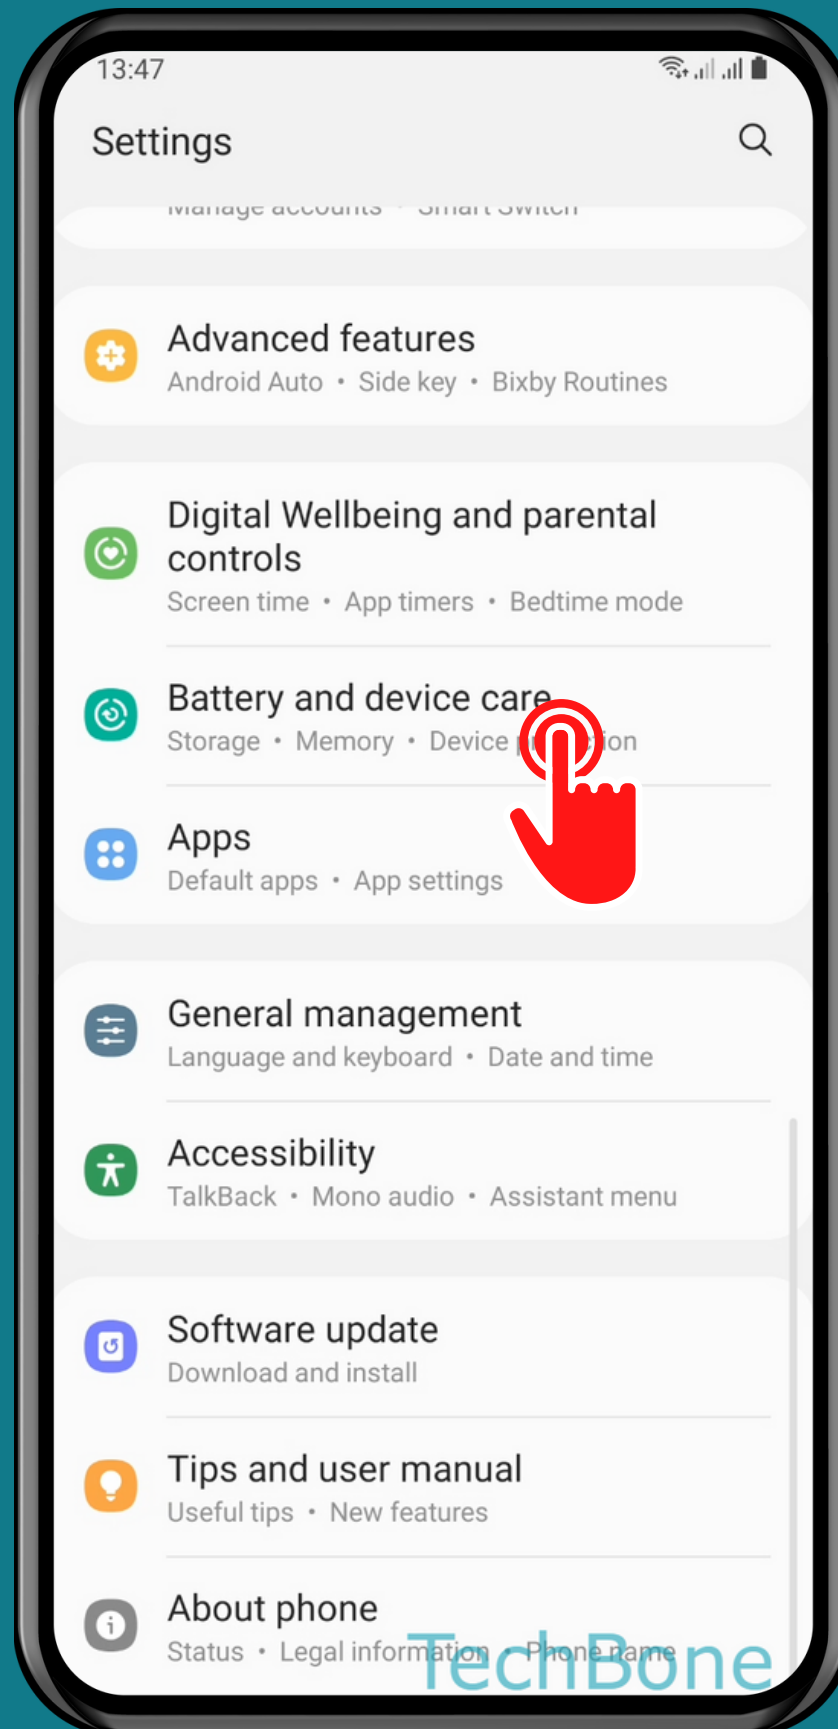

Tap on Battery and device care