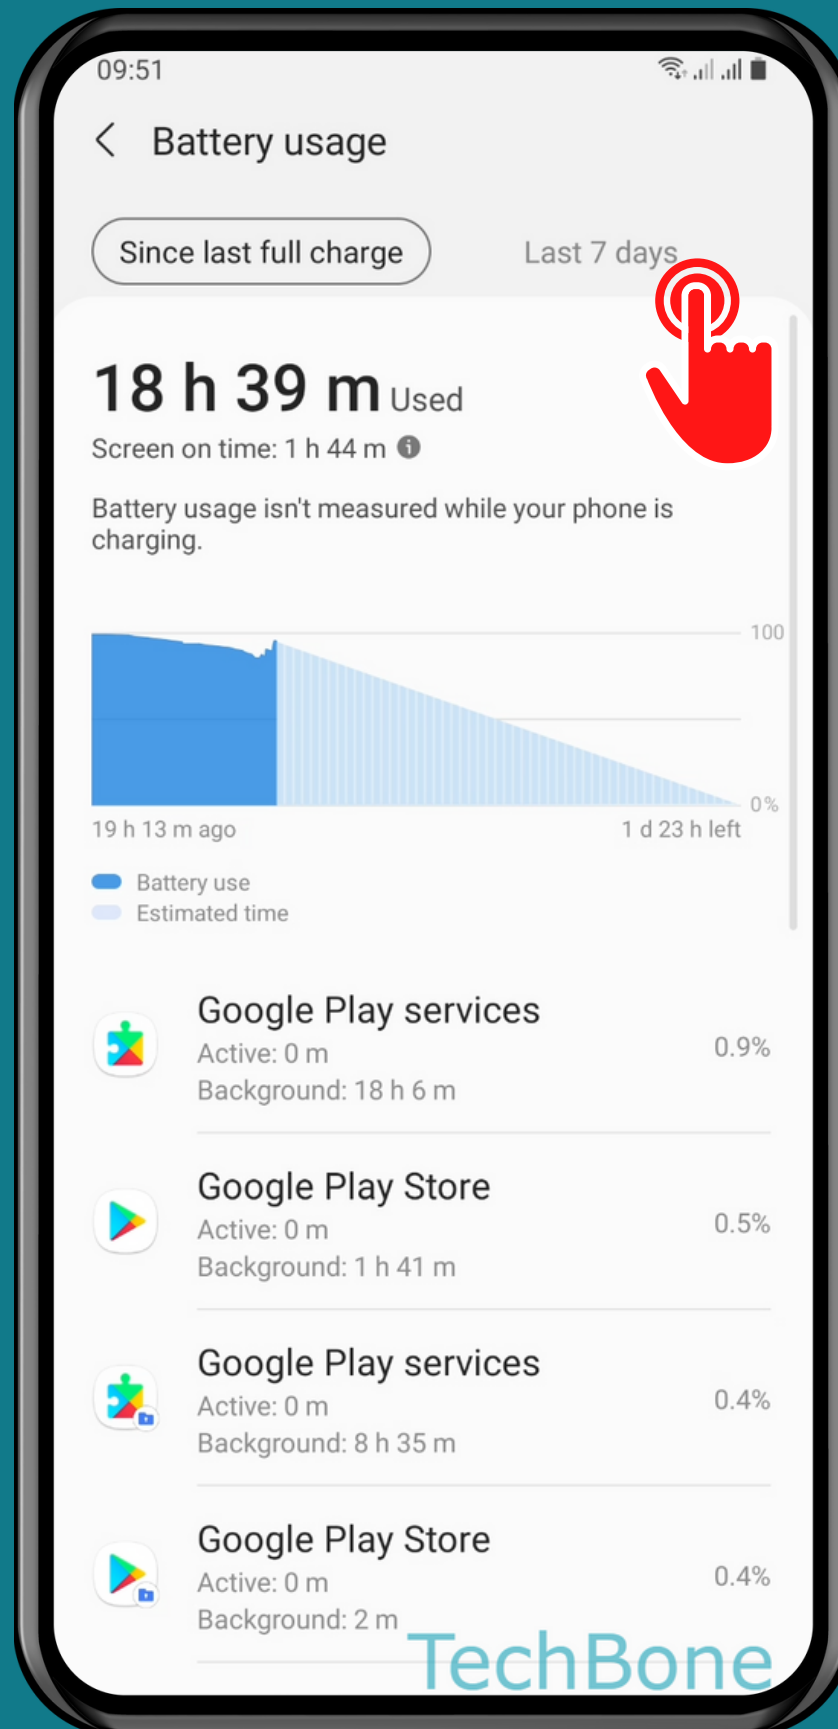

# HOW TO SHOW BATTERY USAGE STATS

Tap on  
Settings

# Tap on Battery and device care

Tap on  
Battery

# Tap the Statistics

Choose **Since last full charge** or **Last 7 days**

Done!