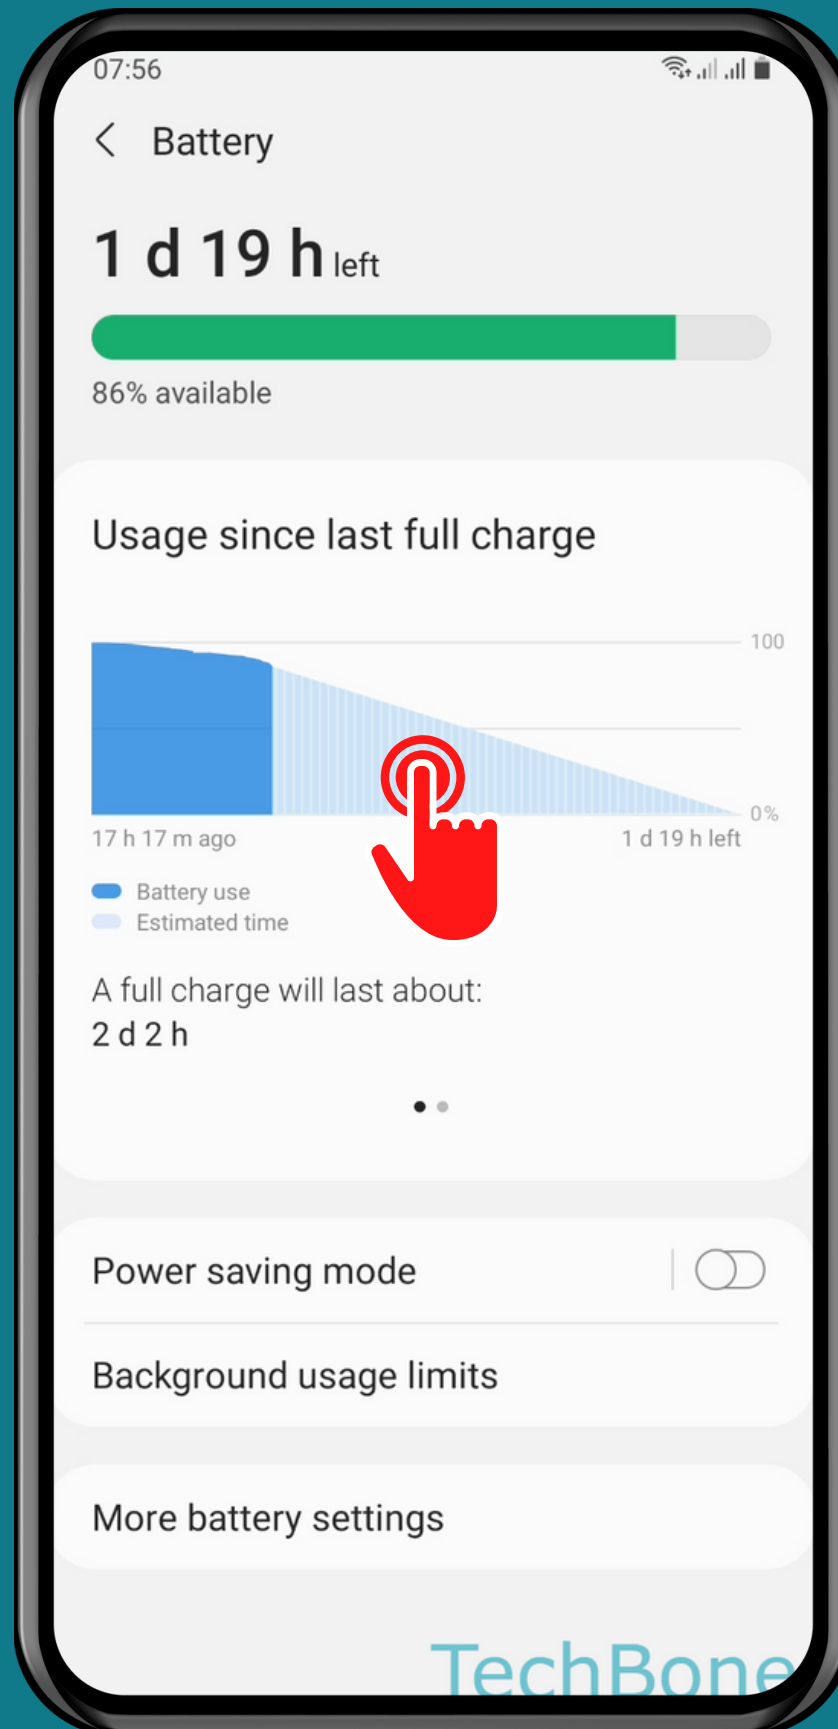

# HOW TO SHOW BATTERY USAGE STATS

Tap on  
Settings

# Tap on Battery and device care

Tap on  
Battery

# Tap the Statistics

Choose **Since last full charge** or **Last 7 days**

Done!