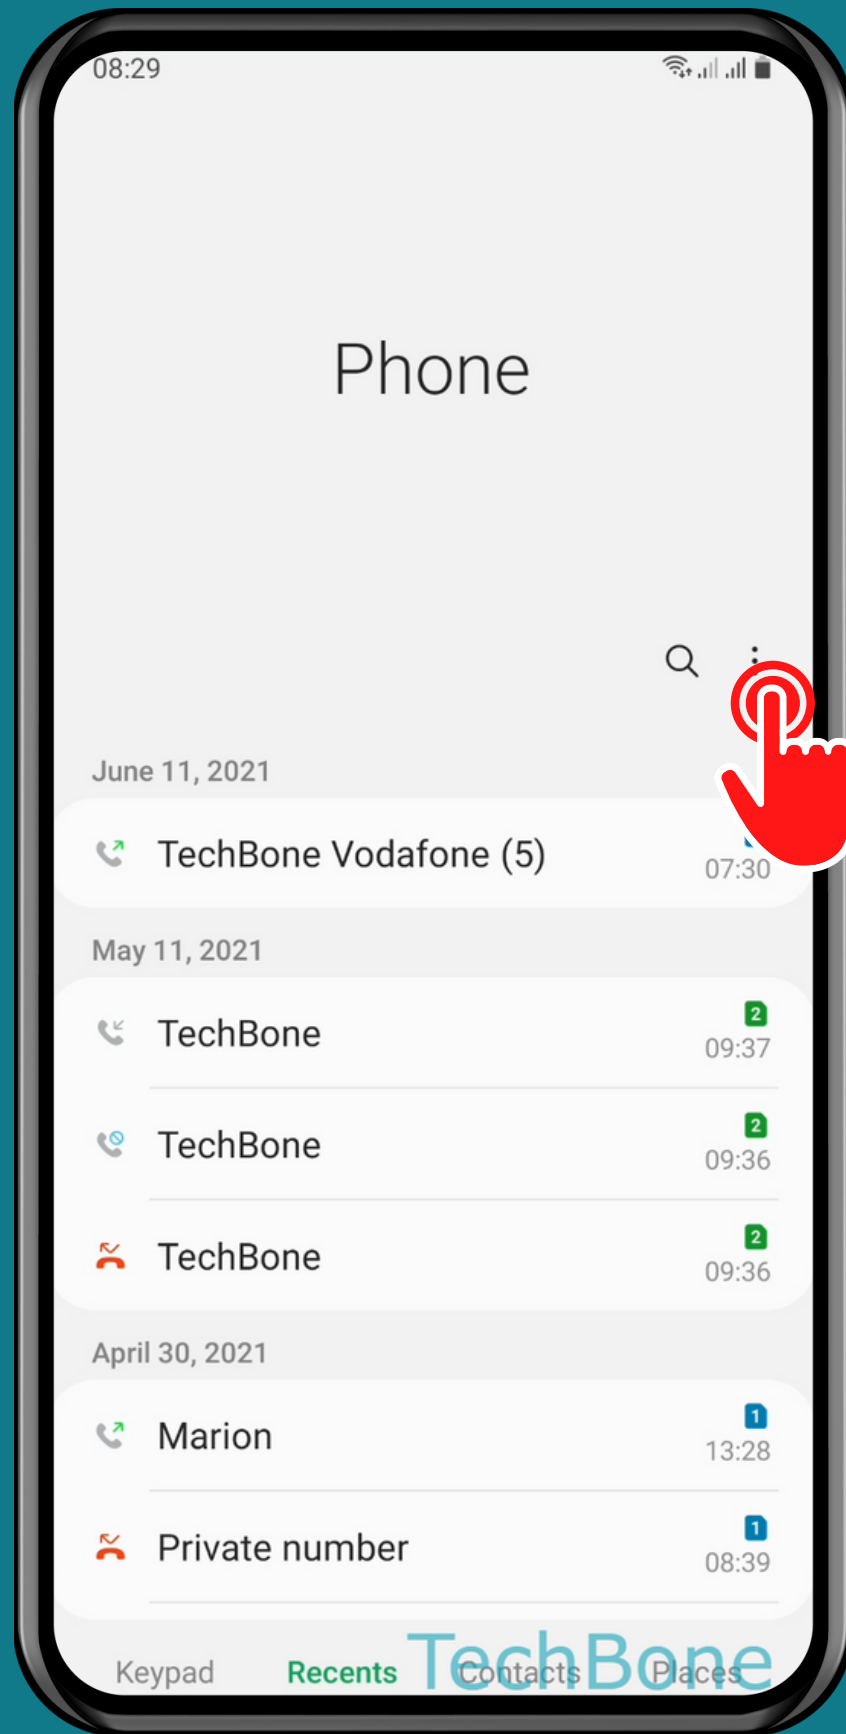

SAMSUNG

Phone - Android 11 - One UI 3

# HOW TO BLOCK A PHONE NUMBER

Tap on  
Phone