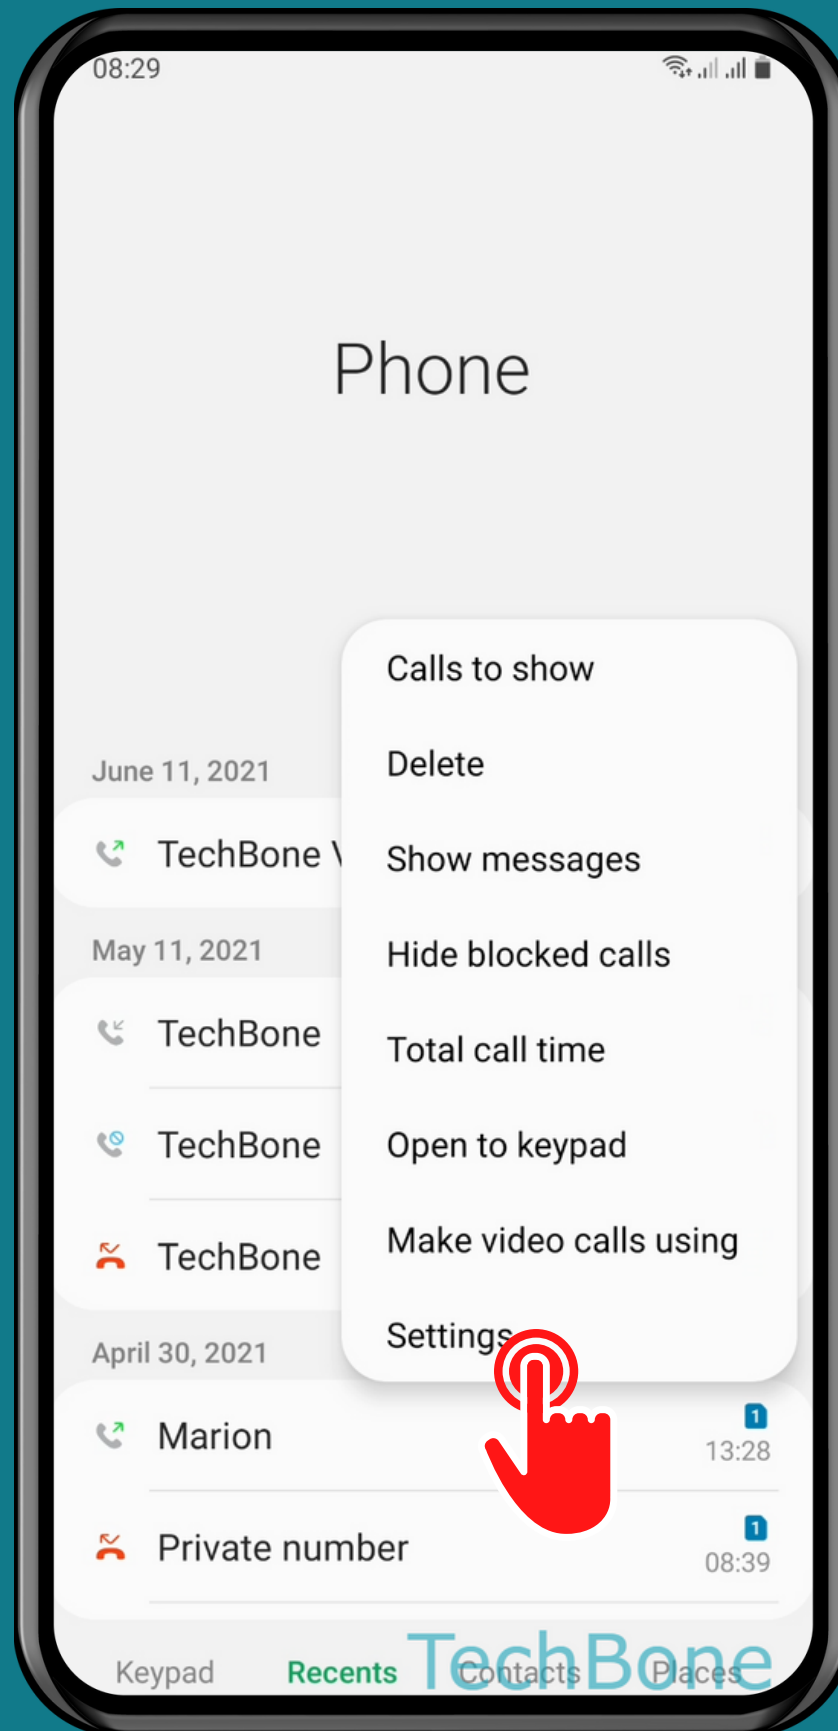

Tap on Settings