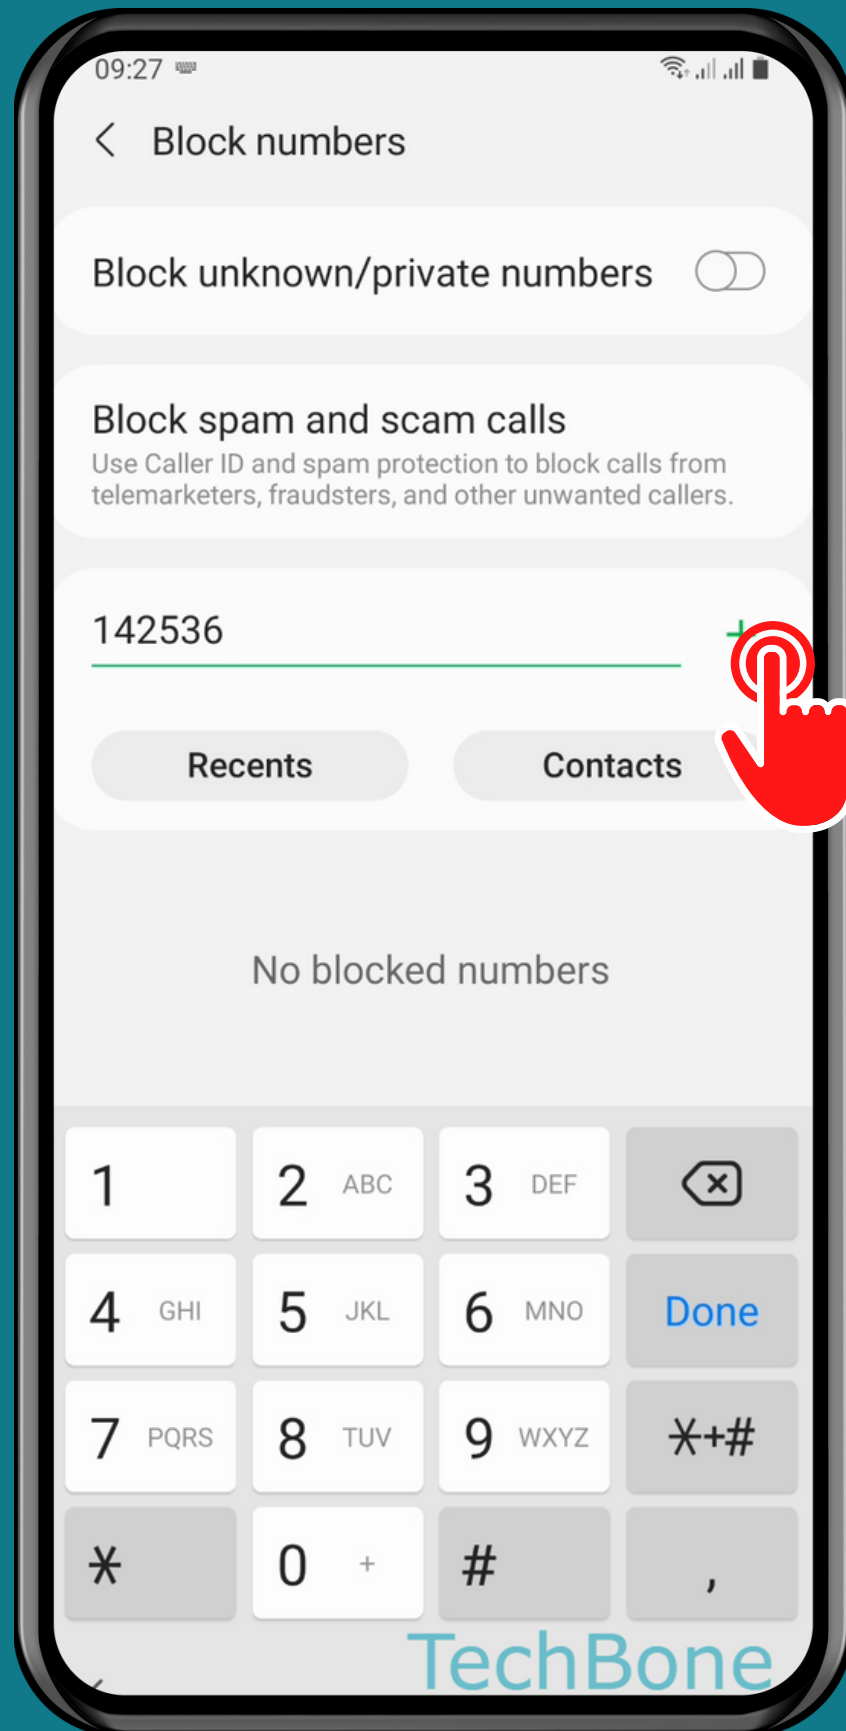

# HOW TO BLOCK A PHONE NUMBER

Tap on  
Phone

# Open the Menu

# Tap on Settings

# Tap on Block numbers

Choose **Recents**,  
**Contacts** or **Add**  
**phone number**

Enter a **Phone**  
**number** and tap **Add**

Done!