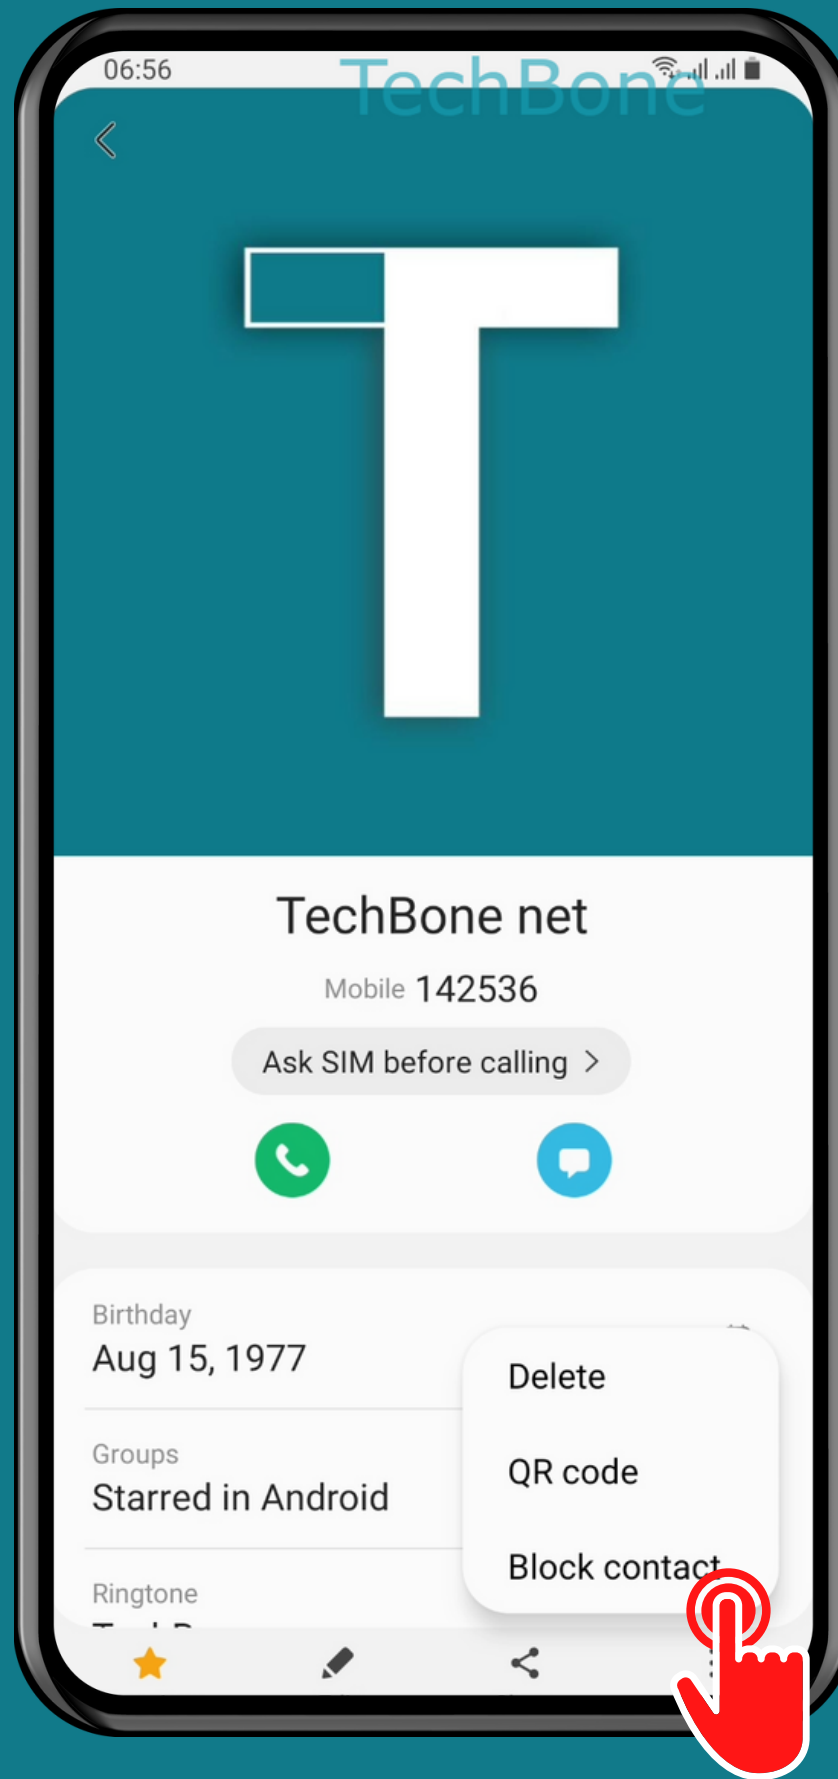

SAMSUNG

Contacts - Android 11 - One UI 3

HOW TO BLOCK/UNBLOCK A CONTACT

Tap on Contacts

Choose a Contact

Tap on
More

Tap on
Block contact

Tap on
Block