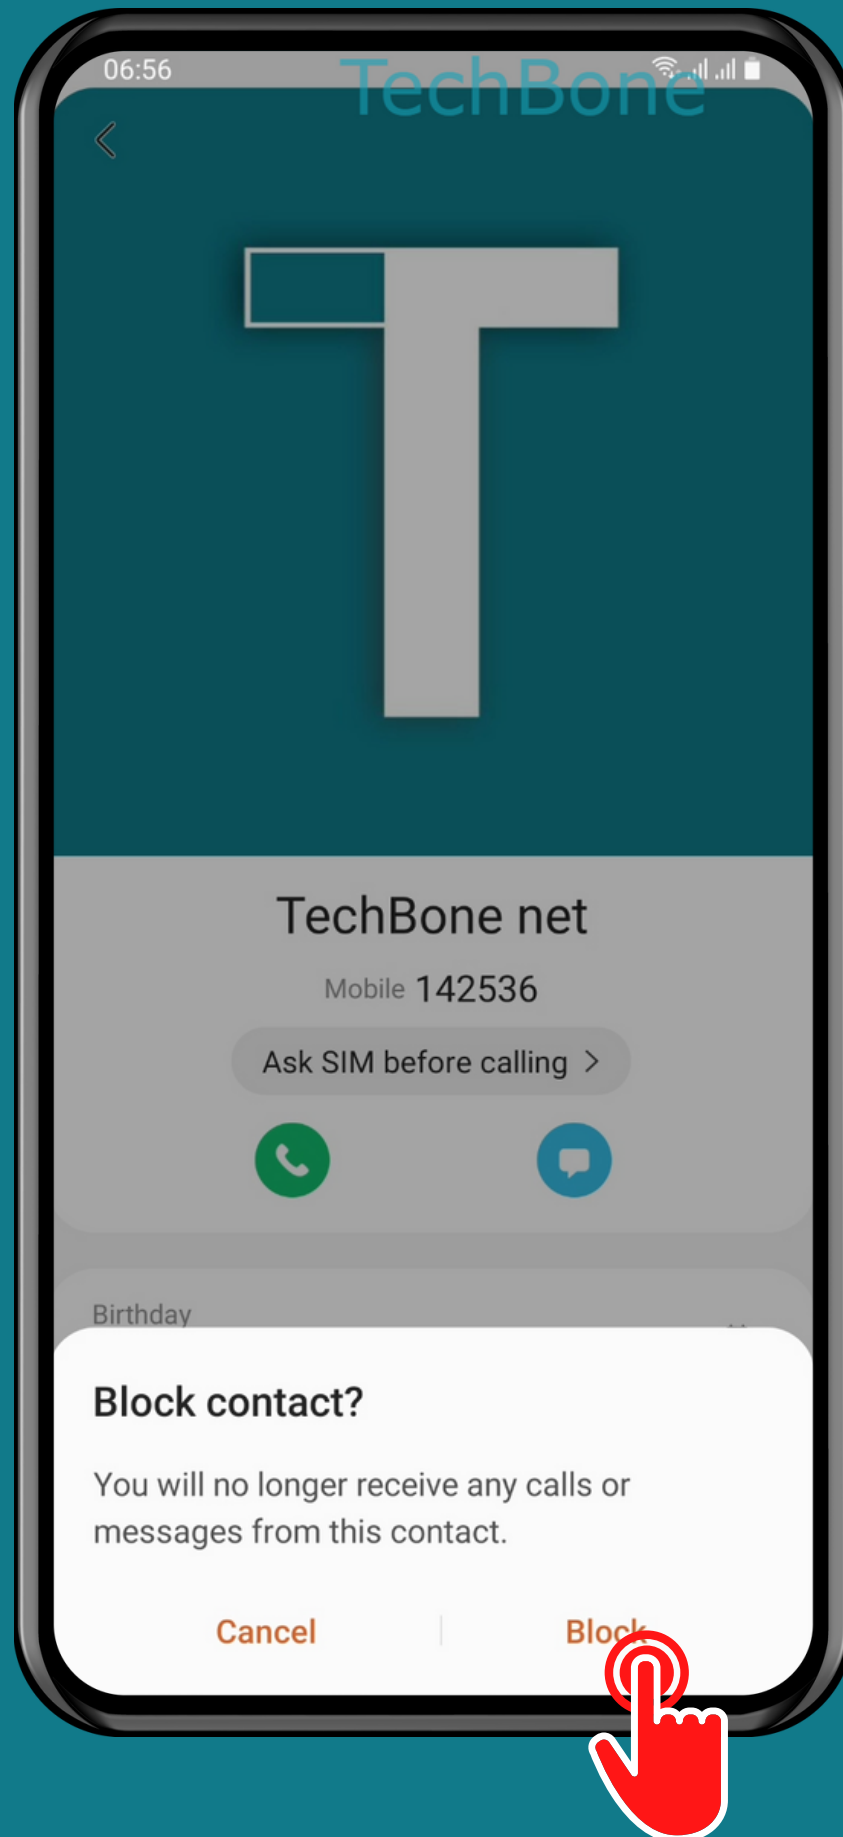

SAMSUNG

Contacts - Android 11 - One UI 3

HOW TO BLOCK/UNBLOCK A CONTACT

Tap on Contacts

Choose a Contact

Tap on
More

Tap on
Block contact

Tap on
Block