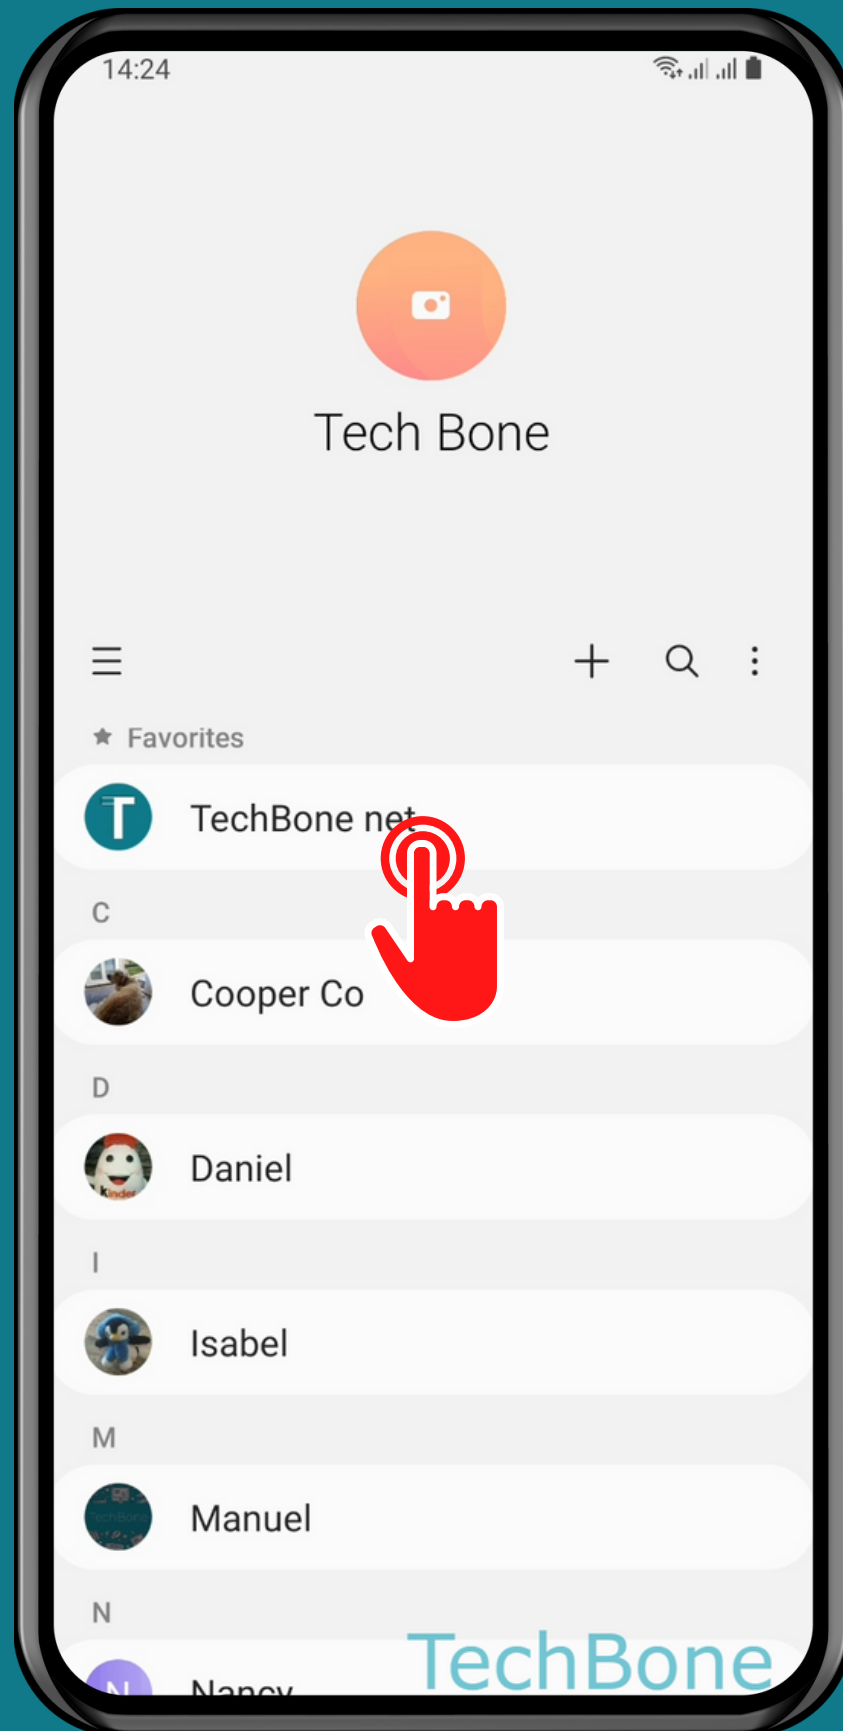

SAMSUNG

Contacts - Android 11 - One UI 3

HOW TO BLOCK/UNBLOCK A CONTACT

Tap on Contacts

Choose a Contact

Tap on
More

Tap on
Block contact

Tap on
Block