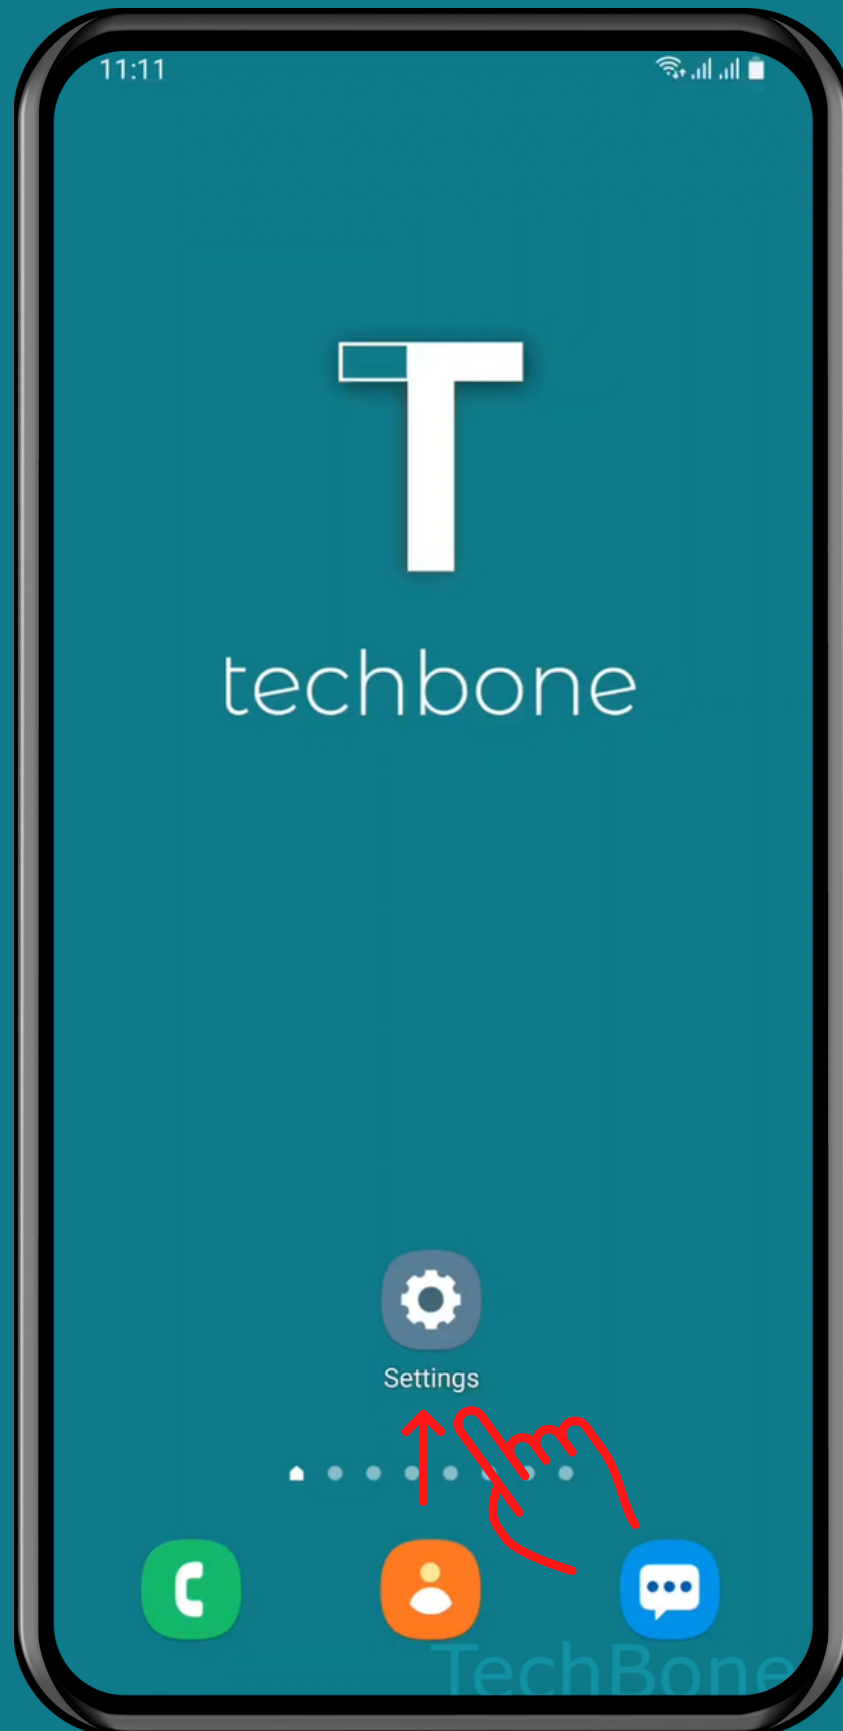

SAMSUNG

Android 11 - One UI 3

HOW TO BROWSE HOME SCREEN AND APP DRAWER

Swipe **upwards** to
open the App drawer

Tap on
Search

Enter a **Keyword** and
tap **Search**

Done!