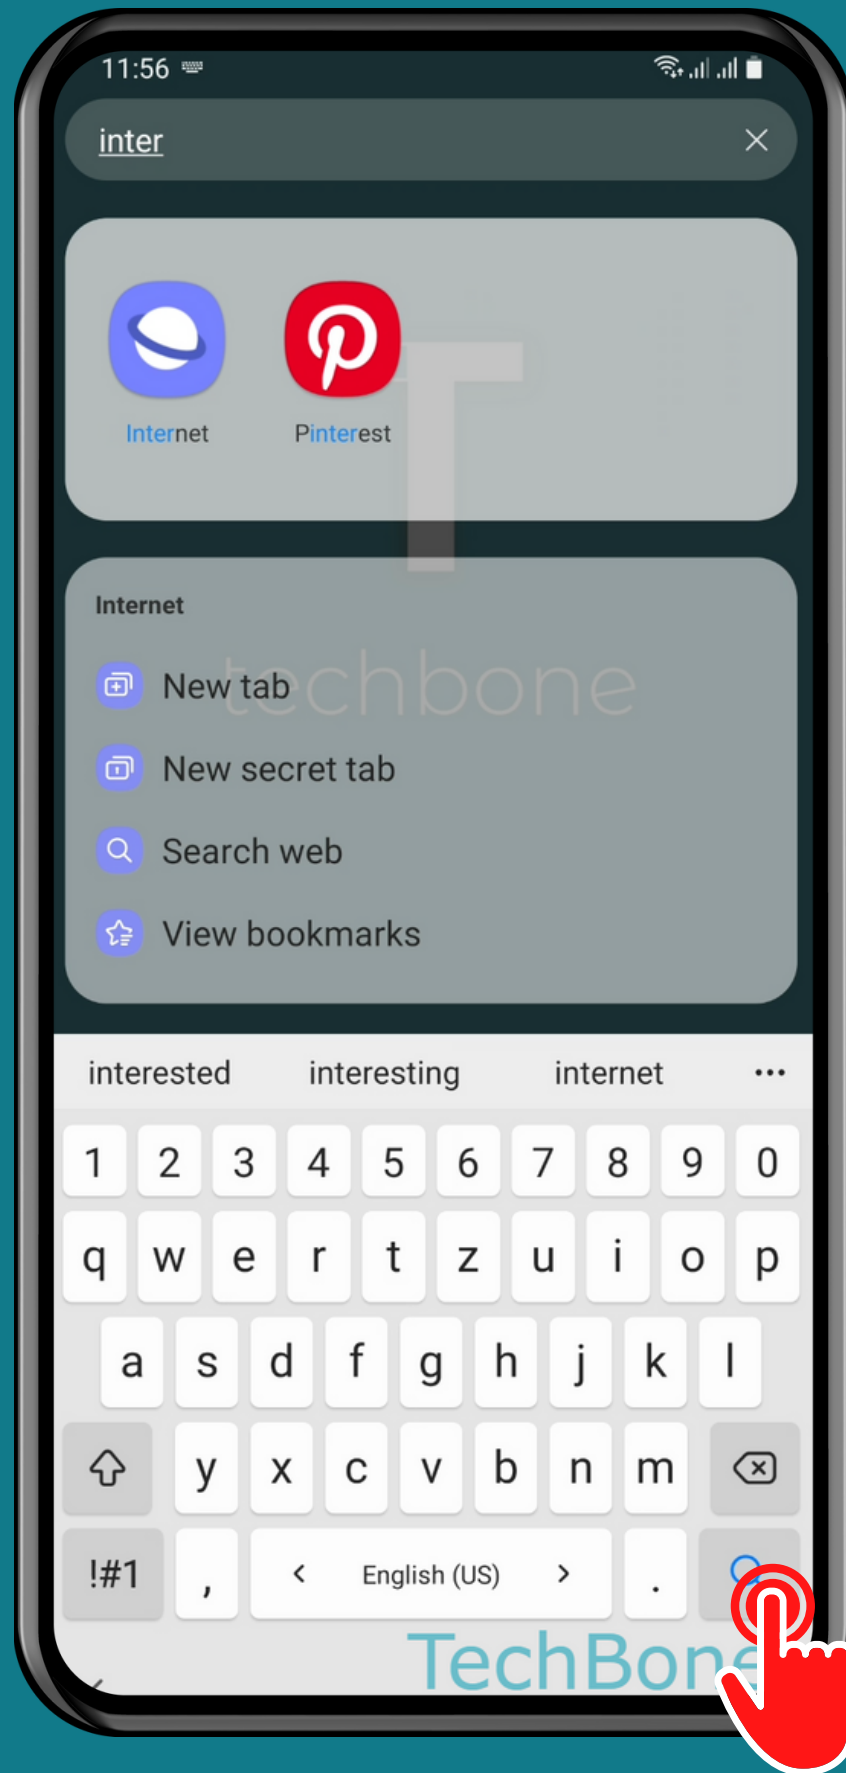

SAMSUNG

Android 11 - One UI 3

HOW TO BROWSE HOME SCREEN AND APP DRAWER

Swipe **upwards** to
open the App drawer

Tap on
Search

Enter a **Keyword** and
tap **Search**

Done!