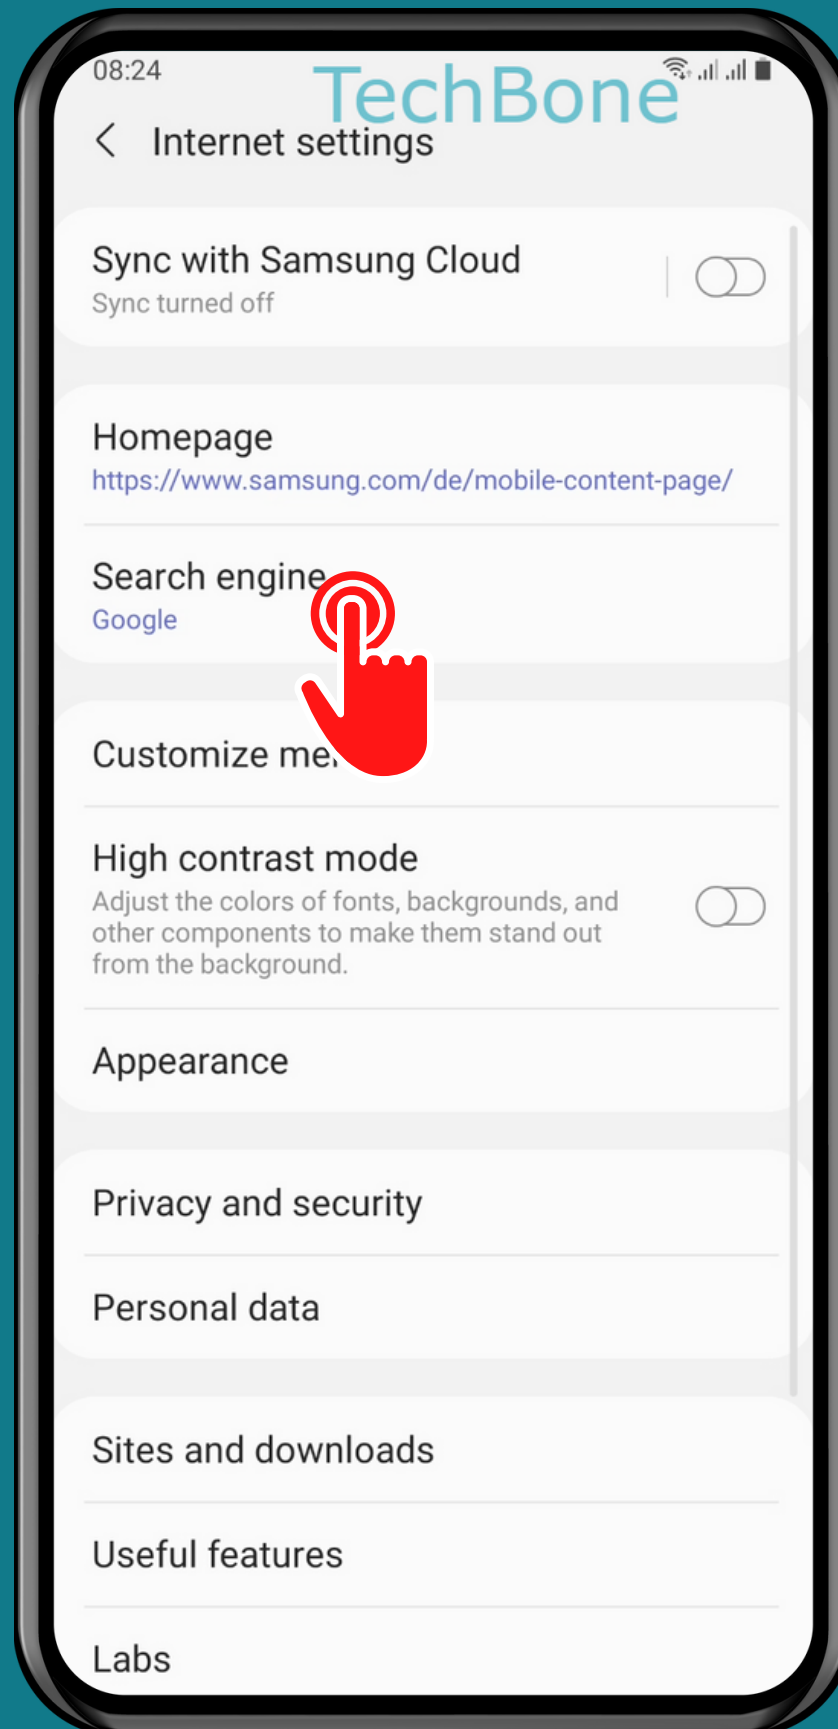

SAMSUNG

Internet browser - Android 11 - One UI 3

HOW TO SET DEFAULT SEARCH ENGINE

Tap on Internet

Open the Menu

Tap on Settings

Tap on Search engine

Set a Search engine