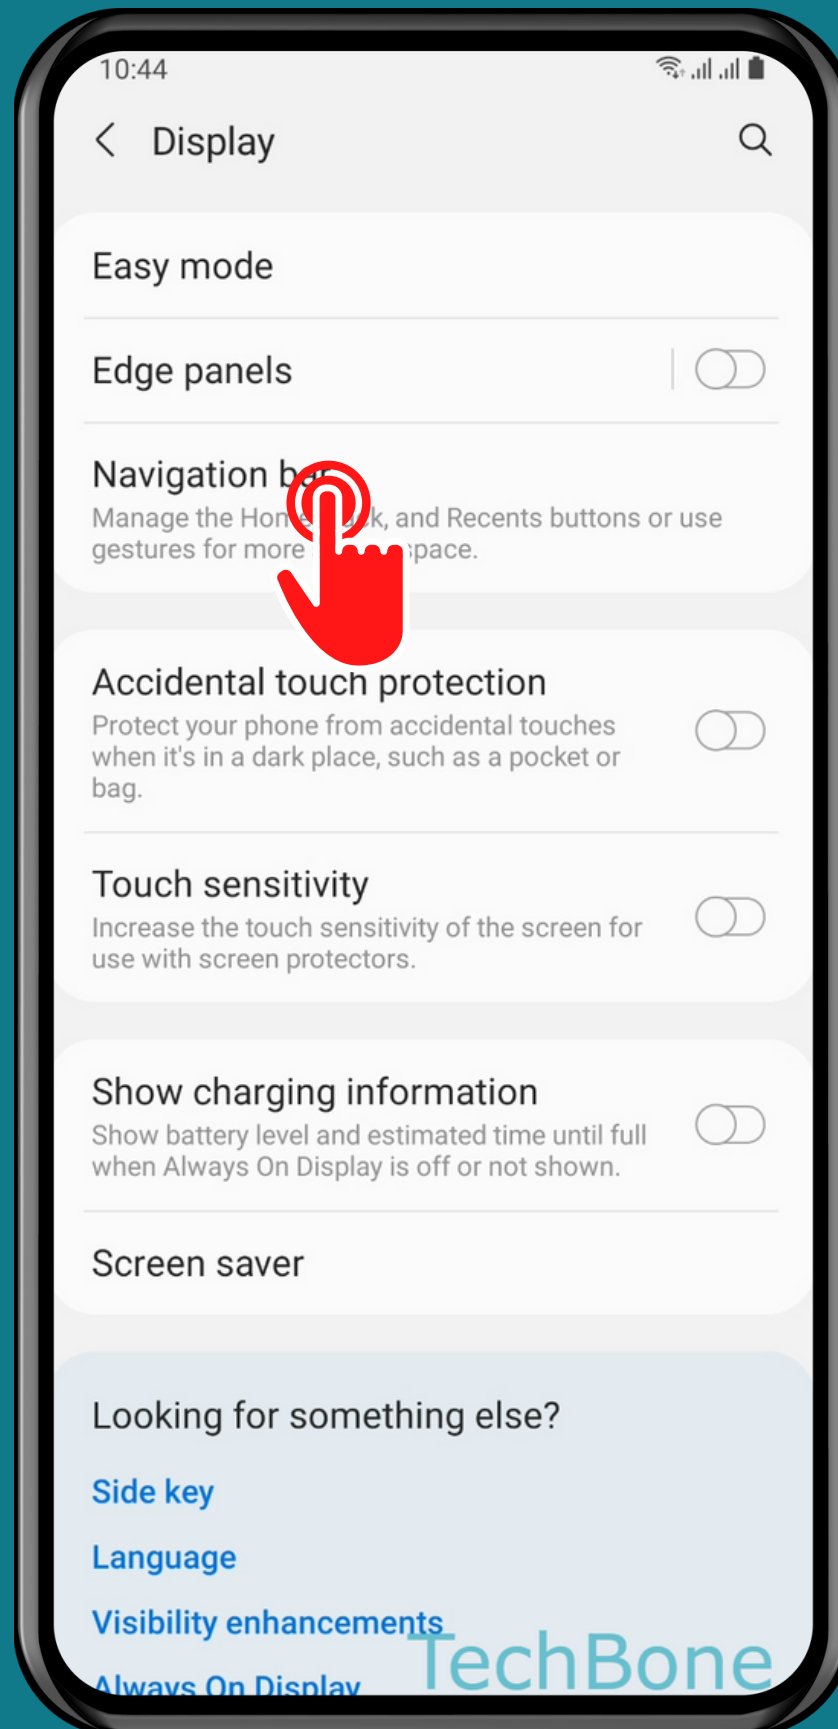

SAMSUNG

Android 11 - One UI 3

HOW TO SET NAVIGATION VIA BUTTONS OR GESTURES

Tap on Settings

Tap on
Display

Tap on Navigation bar

Choose Buttons or Swipe gestures

Done!