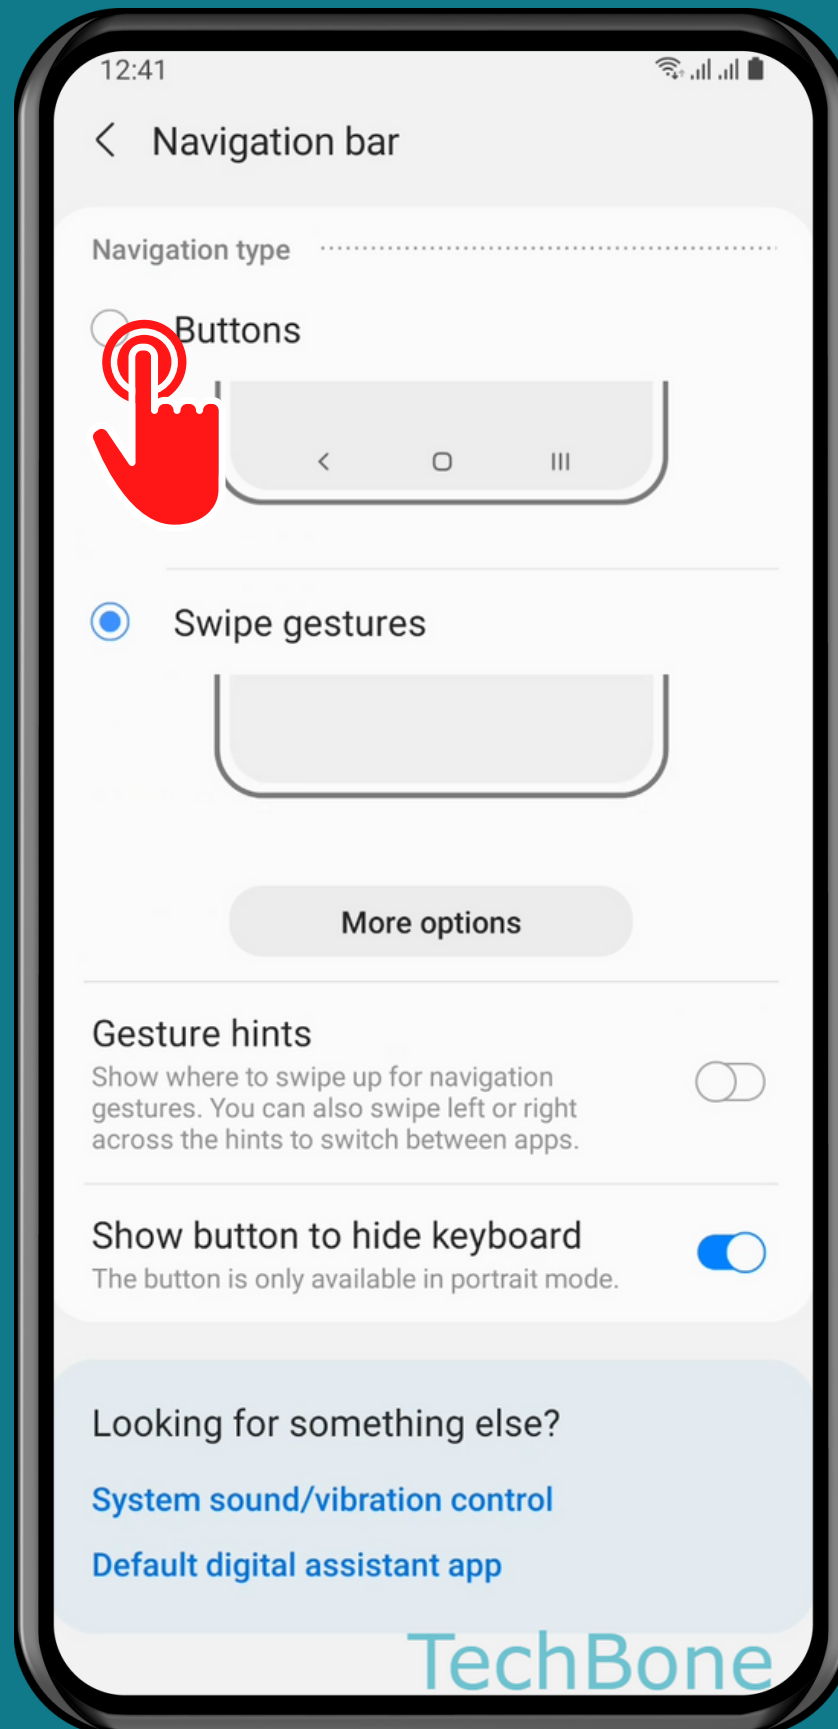

SAMSUNG

Android 11 - One UI 3

HOW TO SET NAVIGATION VIA BUTTONS OR GESTURES

Tap on Settings

Tap on
Display

Tap on Navigation bar

Choose Buttons or Swipe gestures

Done!