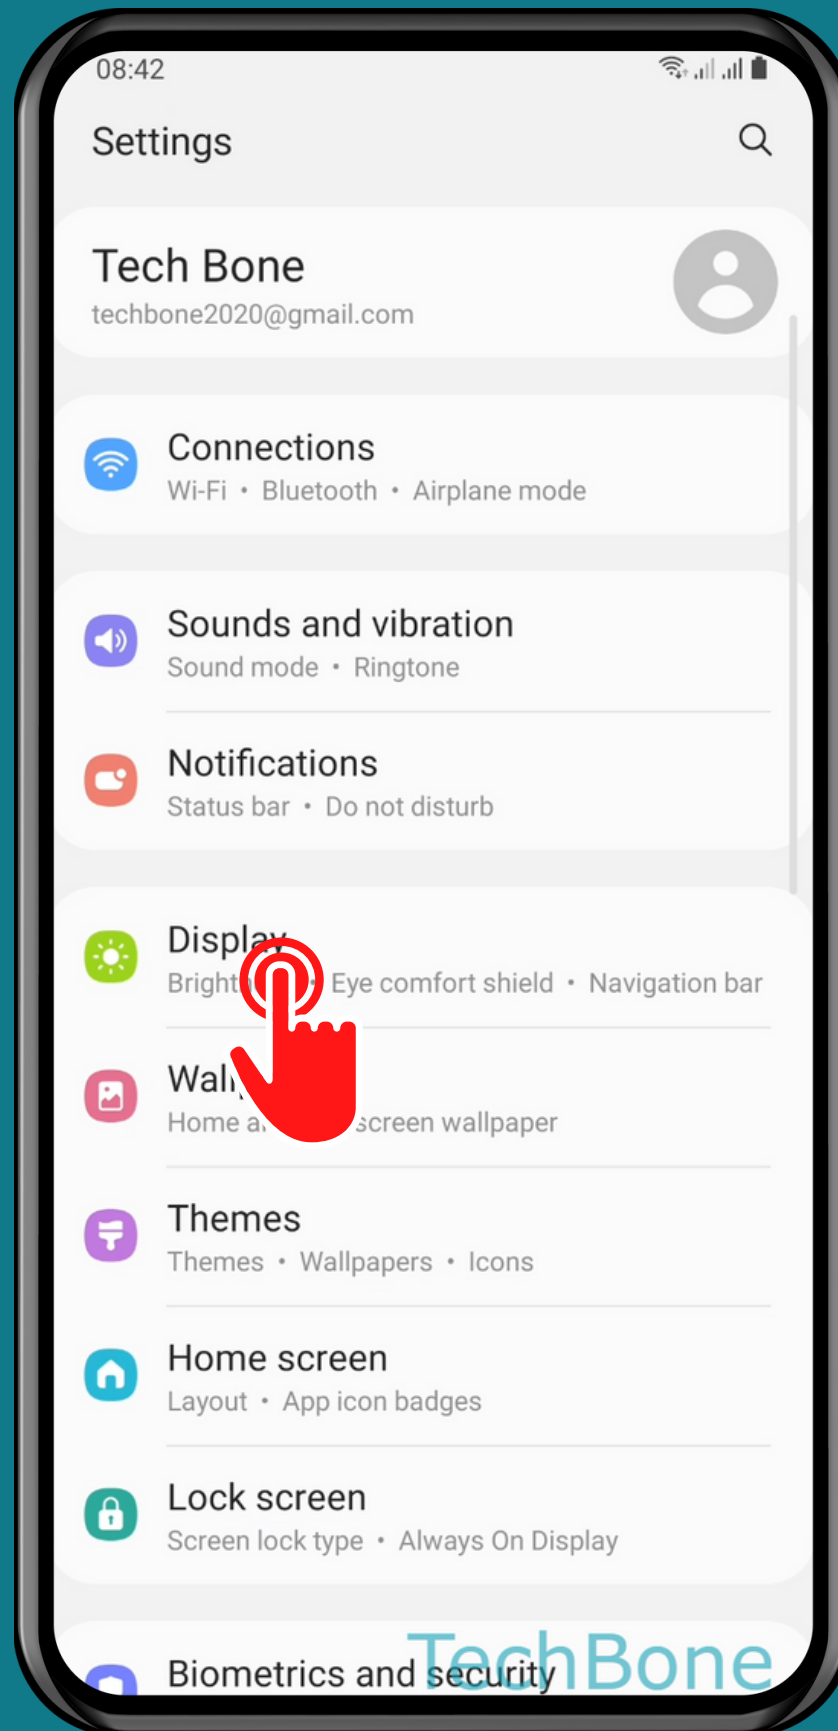

SAMSUNG

Android 11 - One UI 3

HOW TO SET NAVIGATION VIA BUTTONS OR GESTURES

Tap on Settings

Tap on
Display

Tap on Navigation bar

Choose Buttons or Swipe gestures

Done!