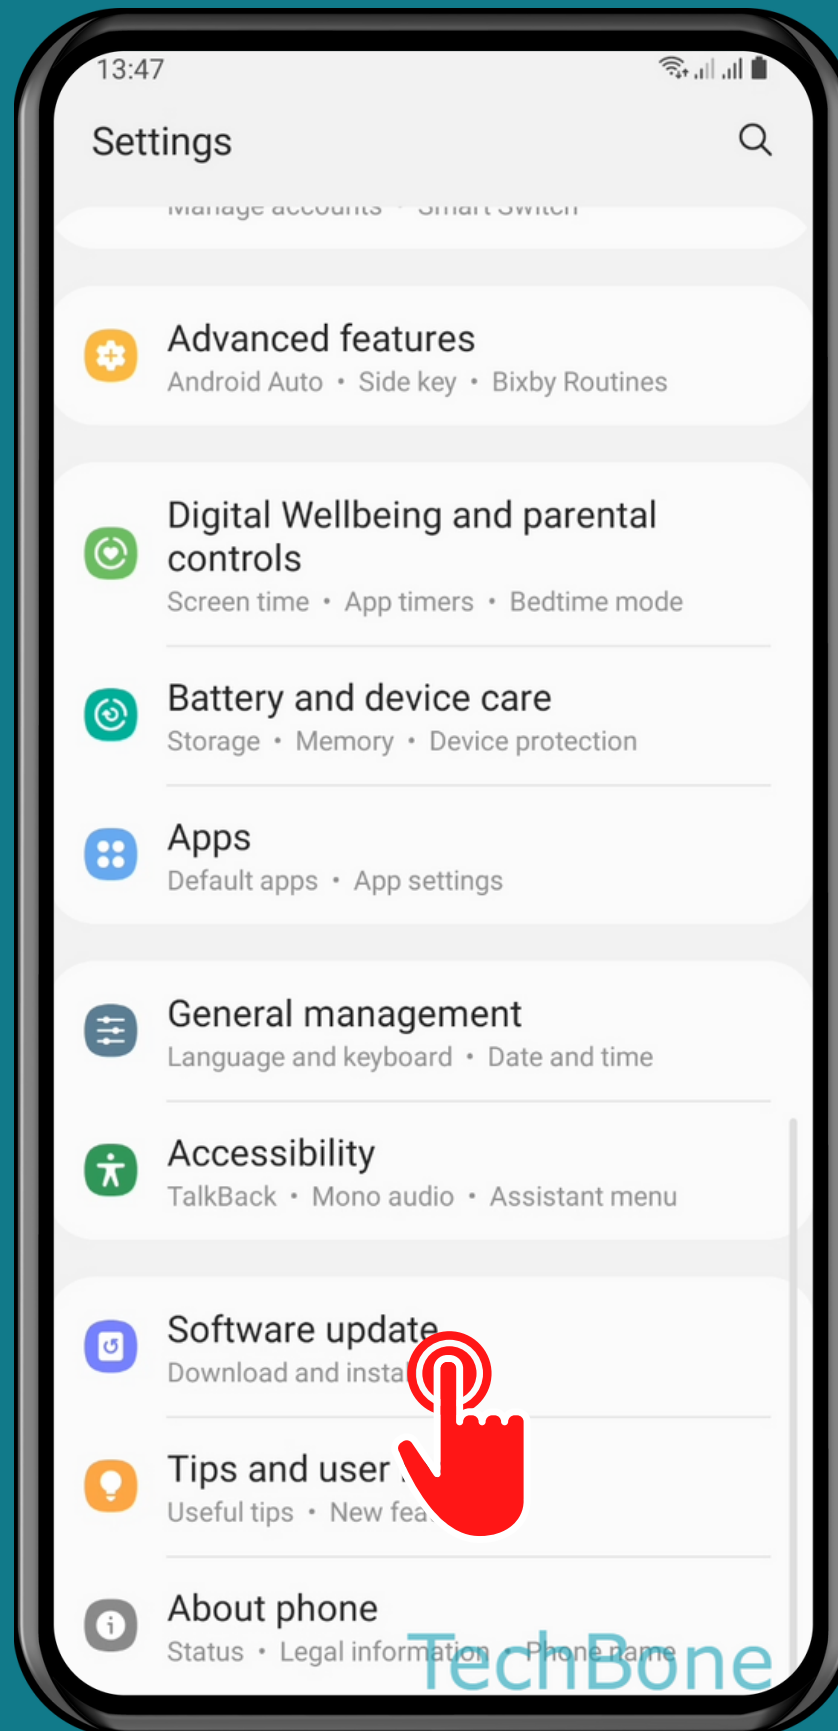

SAMSUNG

Android 11 - One UI 3

HOW TO CHECK FOR SOFTWARE UPDATES

Tap on
Settings

Tap on Software update

Tap on
Download and install

Done!