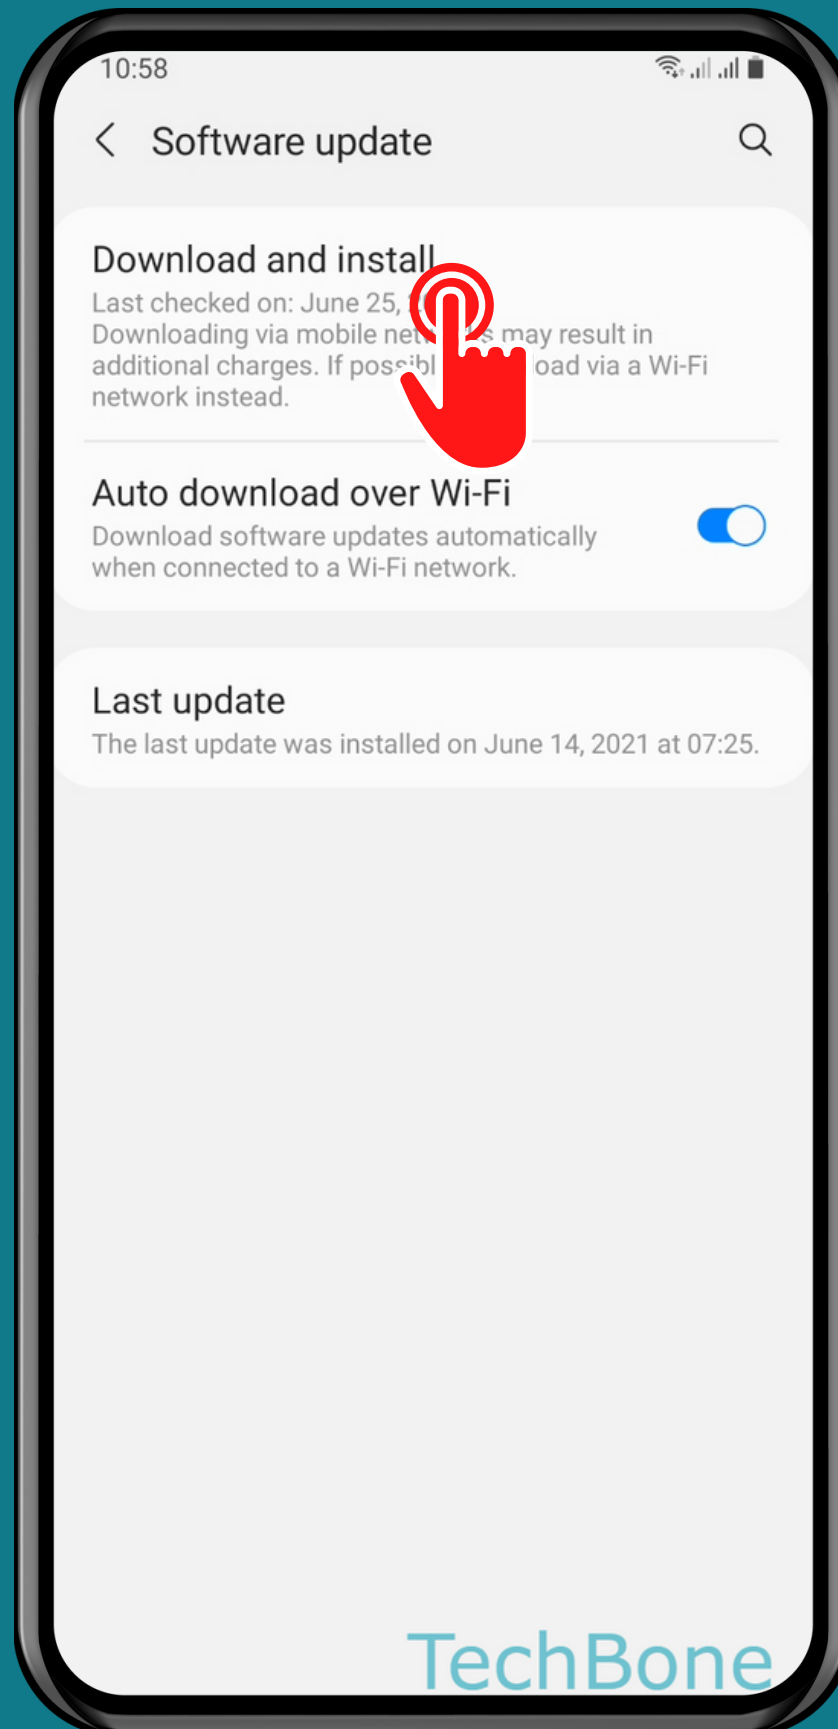

SAMSUNG

Android 11 - One UI 3

HOW TO CHECK FOR SOFTWARE UPDATES

Tap on
Settings

Tap on Software update

Tap on
Download and install

Done!