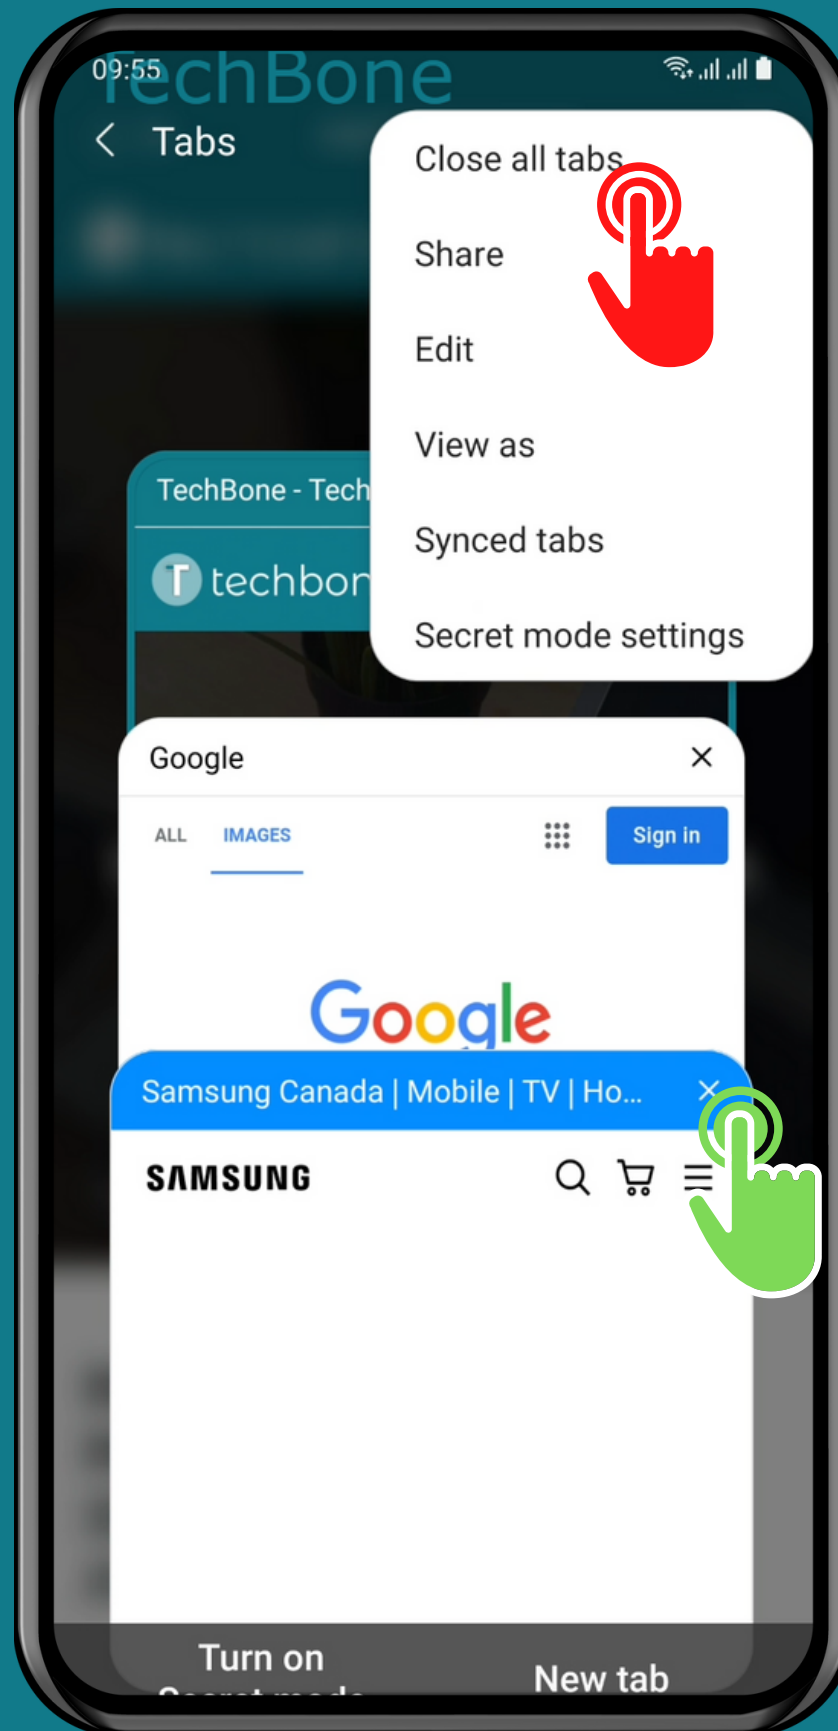

SAMSUNG

Internet browser - Android 11 - One UI 3

HOW TO CLOSE SINGLE OR ALL TABS

Tap on Internet

Tap on Tabs

Open the Menu

 - Close all tabs

 - Close single tabs