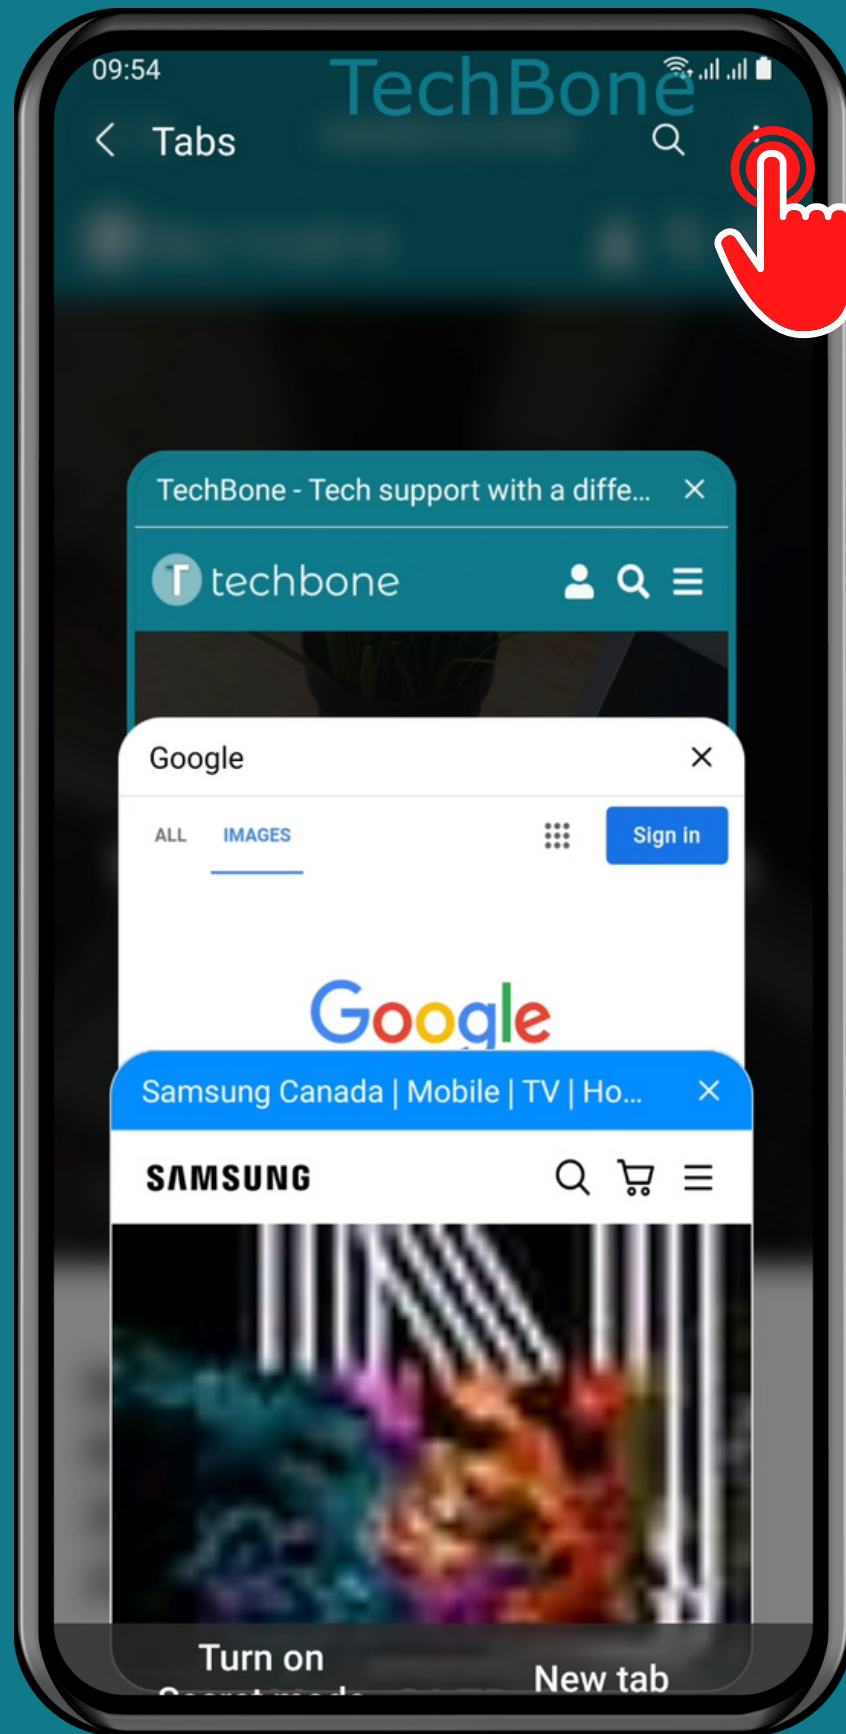

SAMSUNG

Internet browser - Android 11 - One UI 3

HOW TO CLOSE SINGLE OR ALL TABS

Tap on Internet

Tap on Tabs

Open the Menu

 - Close all tabs

 - Close single tabs