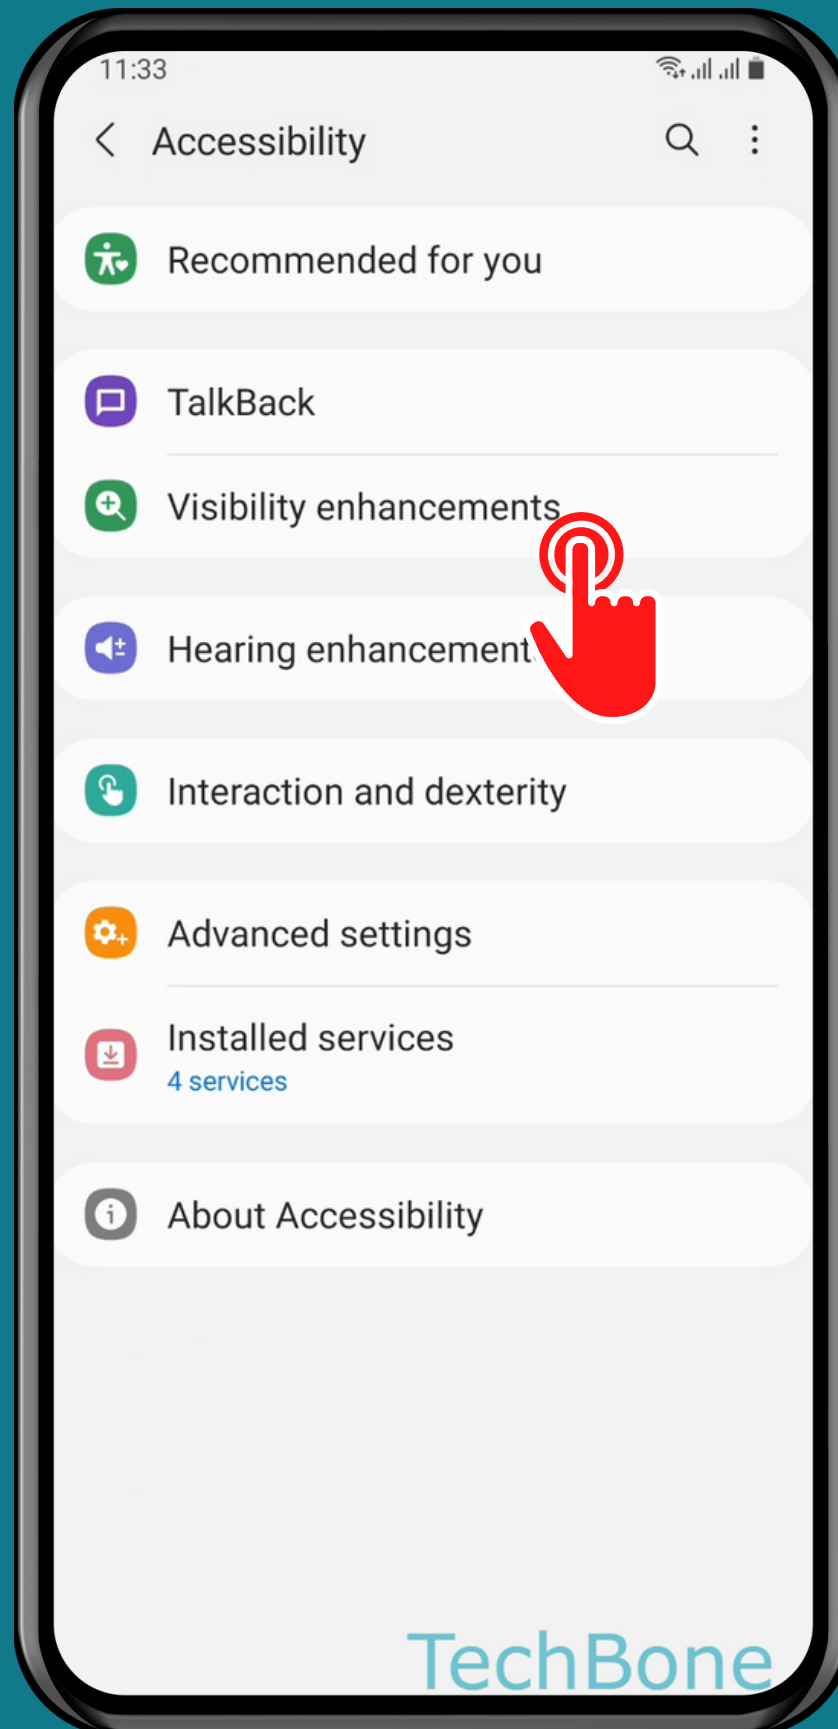

SAMSUNG

Android 11 - One UI 3

HOW TO TURN ON/OFF COLOR CORRECTION

Tap on
Settings

Tap on Accessibility

Tap on Visibility enhancements

Tap on Color correction

Turn On/Off

Use Color correction

Choose an Option

Done!