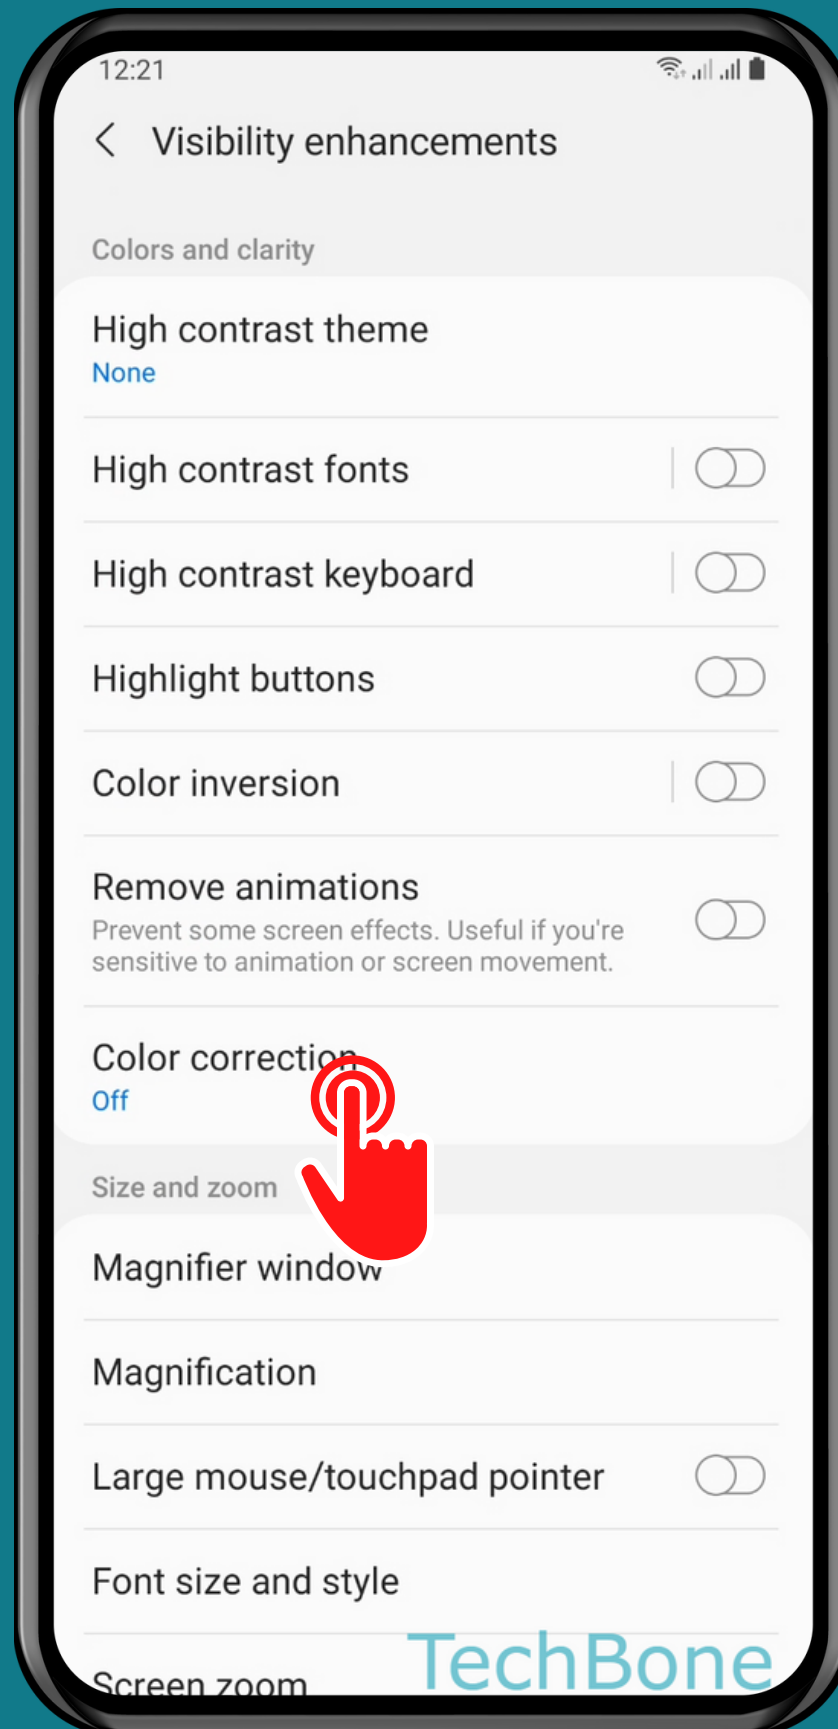

SAMSUNG

Android 11 - One UI 3

HOW TO TURN ON/OFF COLOR CORRECTION

Tap on
Settings

Tap on Accessibility

Tap on Visibility enhancements

Tap on Color correction

Turn On/Off

Use Color correction

Choose an Option

Done!