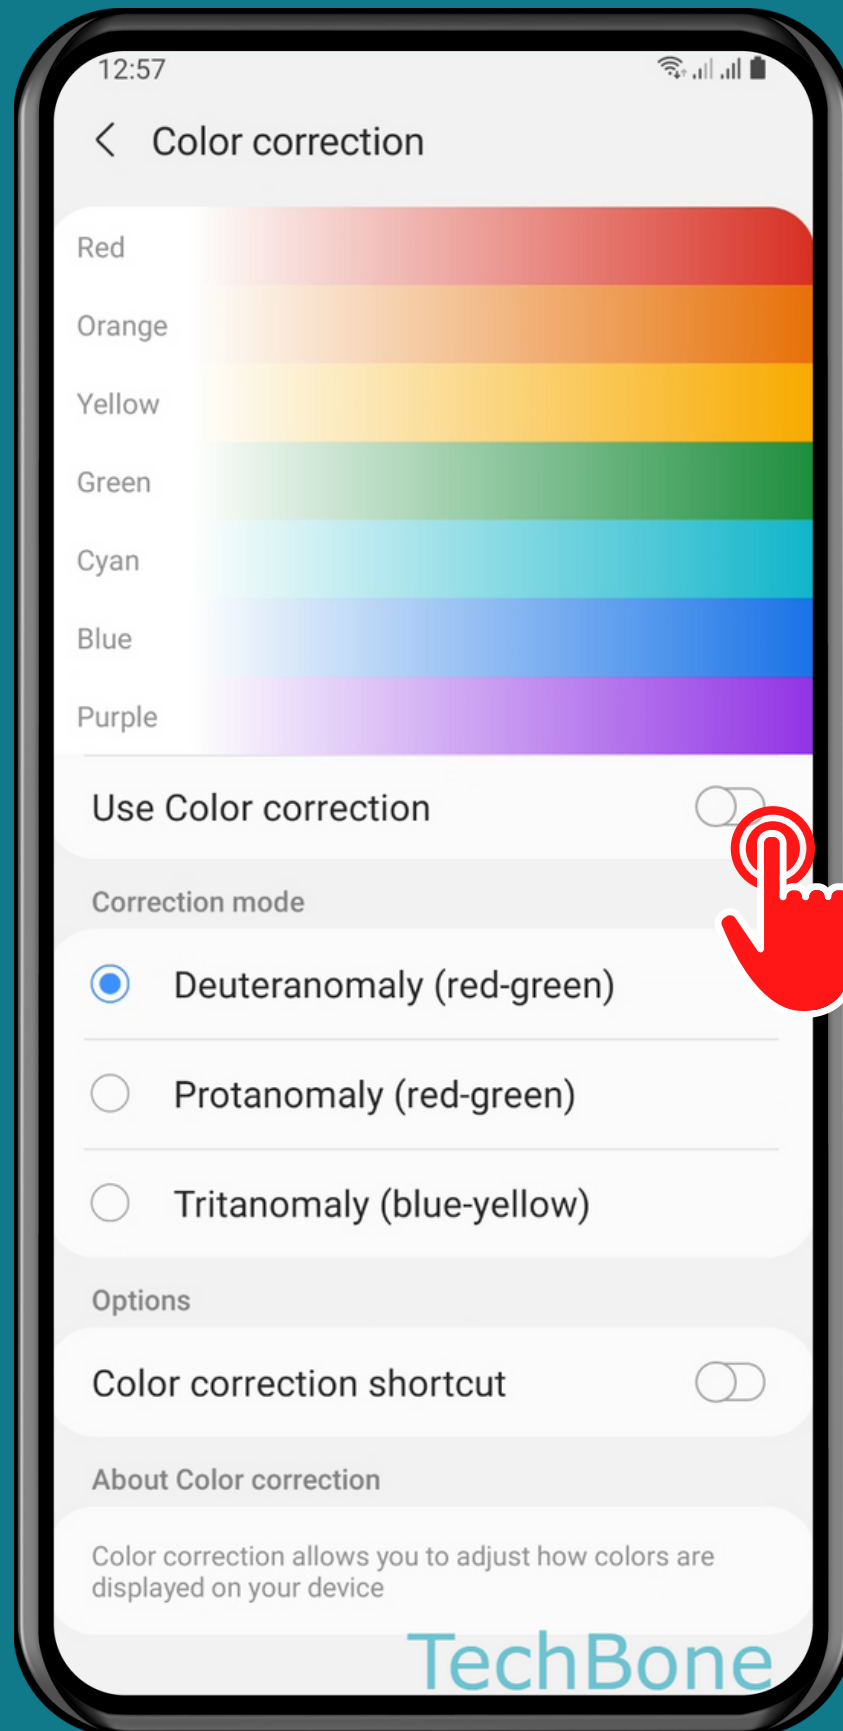

SAMSUNG

Android 11 - One UI 3

HOW TO TURN ON/OFF COLOR CORRECTION

Tap on
Settings

Tap on Accessibility

Tap on Visibility enhancements

Tap on Color correction

Turn On/Off

Use Color correction

Choose an Option

Done!