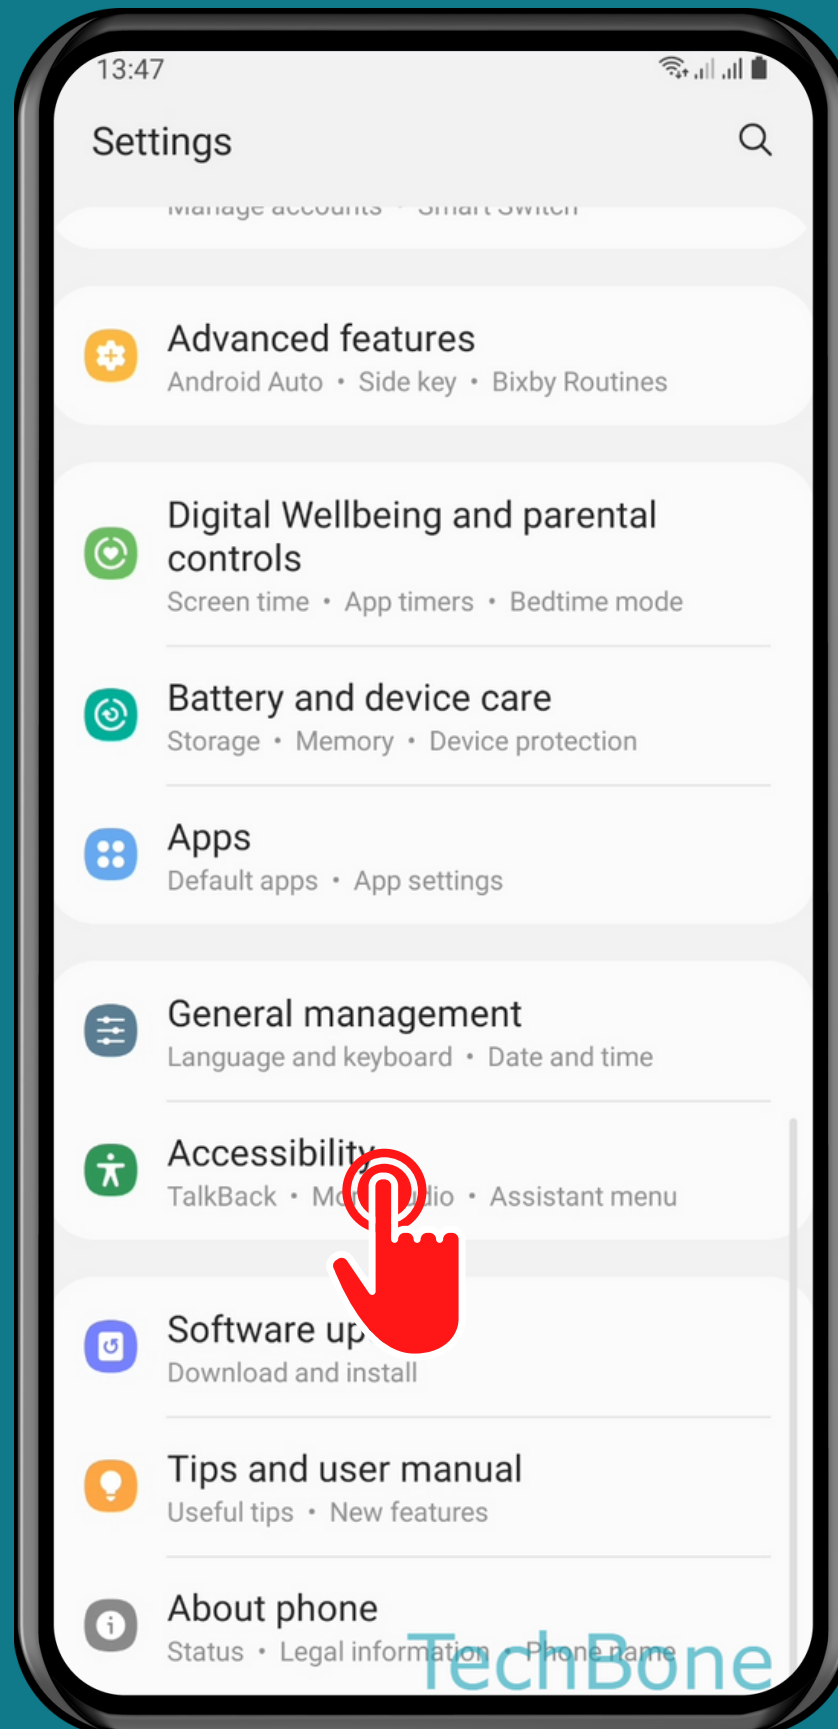

SAMSUNG

Android 11 - One UI 3

HOW TO TURN ON/OFF COLOR CORRECTION

Tap on
Settings

Tap on Accessibility

Tap on Visibility enhancements

Tap on Color correction

Turn On/Off

Use Color correction

Choose an Option

Done!