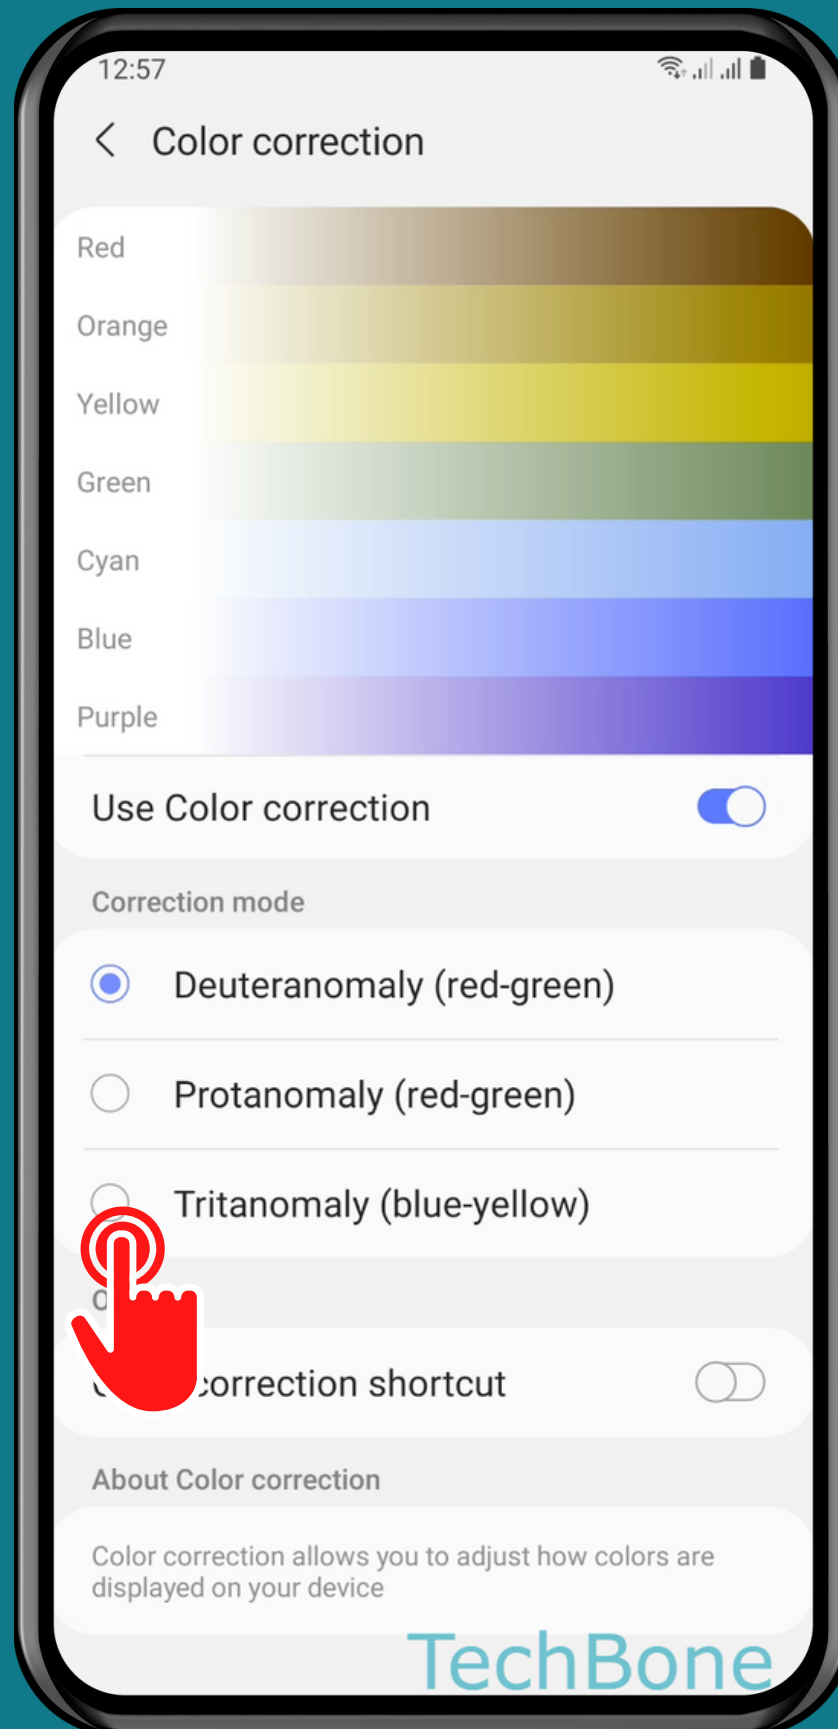

SAMSUNG

Android 11 - One UI 3

HOW TO TURN ON/OFF COLOR CORRECTION

Tap on
Settings

Tap on Accessibility

Tap on Visibility enhancements

Tap on Color correction

Turn On/Off

Use Color correction

Choose an Option

Done!